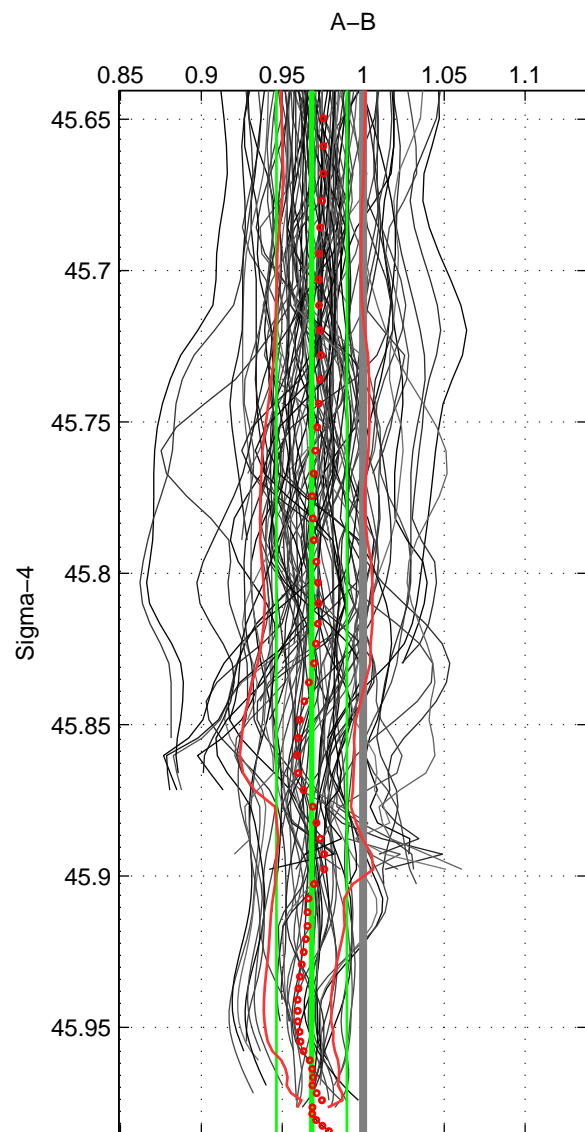

Cruise A (red). Date: May 2007 Cruisename: 198-18HU20070510

Cruise B (blue). Date: May 2008 Cruisename: 199-18HU20080520

\*\*\* "Favourite" values are means of spaces 1 2 3.

	Offset	O.StDev	Ratio	R.Stdev	Rating
SIGMA:	-0.032	0.022	0.968	0.022	5
THETA:	-0.034	0.024	0.967	0.024	5
DEPTH:	0.014	0.015	1.012	0.013	5
FAV. :	-0.017	0.021	0.982	0.019	5

Profiles of A: 21  
 Profiles of B: 23  
 Diff profs : 97  
 WMoffset (A-B): -0.032427  
 WMoffset stdev: 0.021948  
 WMratio (A/B): 0.9682  
 WMratio stdev: 0.021785

Quality (1-5): 5

Profiles of A: 21  
 Profiles of B: 23  
 Diff profs : 97  
 WMoffset (A-B): -0.033556  
 WMoffset stdev: 0.024311  
 WMratio (A/B): 0.96738  
 WMratio stdev: 0.0239

Quality (1-5): 5

Profiles of A: 21  
 Profiles of B: 23  
 Diff profs : 97  
 WMoffset (A-B): 0.013665  
 WMoffset stdev: 0.015245  
 WMratio (A/B): 1.0118  
 WMratio stdev: 0.012658

Quality (1-5): 5