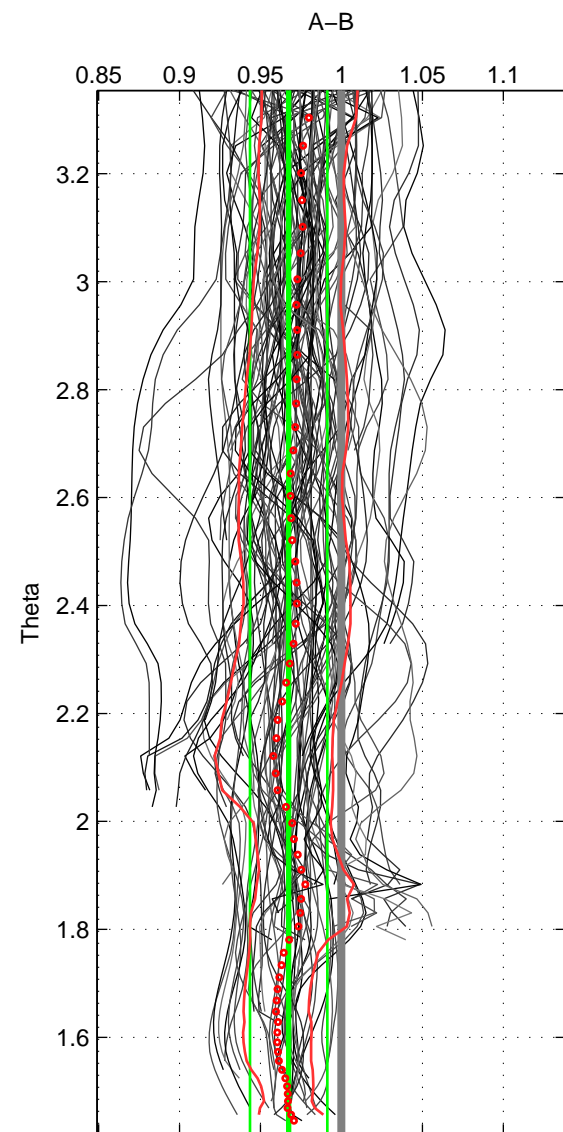

Cruise A (red). Date: May 2007 Cruisename: 198-18HU20070510

Cruise B (blue). Date: May 2008 Cruisename: 199-18HU20080520

\*\*\* "Favourite" values are means of spaces 1 2 3.

	Offset	O.StDev	Ratio	R.Stdev	Rating
SIGMA:	-0.032	0.022	0.968	0.022	5
THETA:	-0.034	0.024	0.967	0.024	5
DEPTH:	0.014	0.015	1.012	0.013	5
FAV. :	-0.017	0.021	0.982	0.019	5

Profiles of A: 21  
 Profiles of B: 23  
 Diff profs : 97  
 WMoffset (A-B): -0.032427  
 WMoffset stdev: 0.021948  
 WMratio (A/B): 0.9682  
 WMratio stdev: 0.021785

Quality (1-5): 5

Profiles of A: 21  
 Profiles of B: 23  
 Diff profs : 97  
 WMoffset (A-B): -0.033556  
 WMoffset stdev: 0.024311  
 WMratio (A/B): 0.96738  
 WMratio stdev: 0.0239

Quality (1-5): 5

Profiles of A: 21  
 Profiles of B: 23  
 Diff profs : 97  
 WMoffset (A-B): 0.013665  
 WMoffset stdev: 0.015245  
 WMratio (A/B): 1.0118  
 WMratio stdev: 0.012658

Quality (1-5): 5