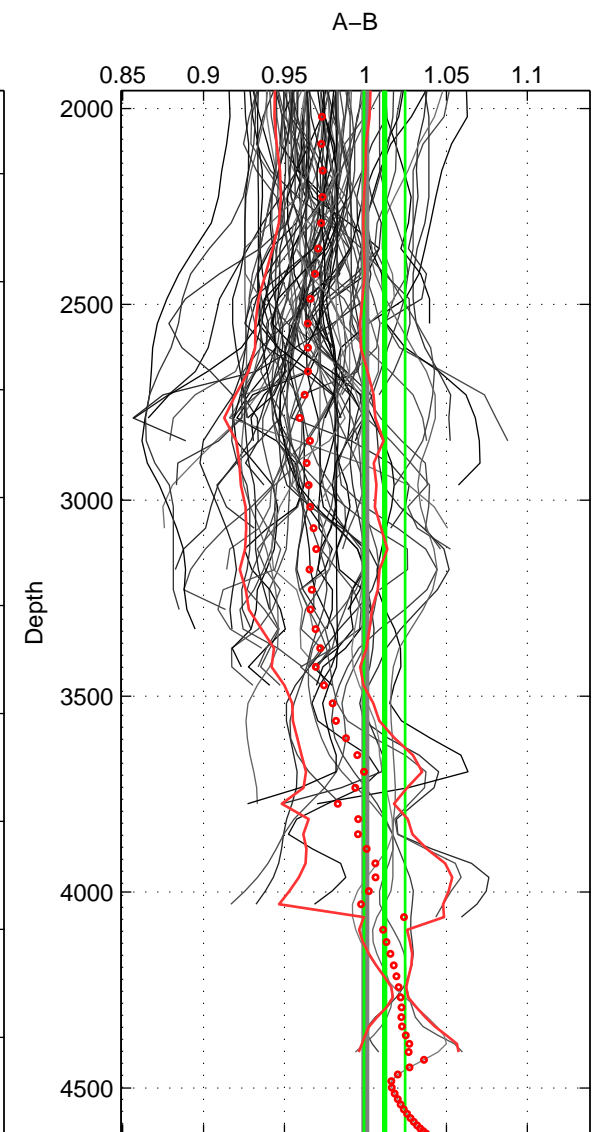

Cruise A (red). Date: May 2007 Cruisename: 198-18HU20070510

Cruise B (blue). Date: May 2008 Cruisename: 199-18HU20080520

\*\*\* "Favourite" values are means of spaces 1 2 3.

	Offset	O.StDev	Ratio	R.Stdev	Rating
SIGMA:	-0.032	0.022	0.968	0.022	5
THETA:	-0.034	0.024	0.967	0.024	5
DEPTH:	0.014	0.015	1.012	0.013	5
FAV. :	-0.017	0.021	0.982	0.019	5

Profiles of A: 21  
 Profiles of B: 23  
 Diff profs : 97  
 WMoffset (A-B): -0.032427  
 WMoffset stdev: 0.021948  
 WMratio (A/B): 0.9682  
 WMratio stdev: 0.021785

Quality (1-5): 5

Profiles of A: 21  
 Profiles of B: 23  
 Diff profs : 97  
 WMoffset (A-B): -0.033556  
 WMoffset stdev: 0.024311  
 WMratio (A/B): 0.96738  
 WMratio stdev: 0.0239

Quality (1-5): 5

Profiles of A: 21  
 Profiles of B: 23  
 Diff profs : 97  
 WMoffset (A-B): 0.013665  
 WMoffset stdev: 0.015245  
 WMratio (A/B): 1.0118  
 WMratio stdev: 0.012658

Quality (1-5): 5