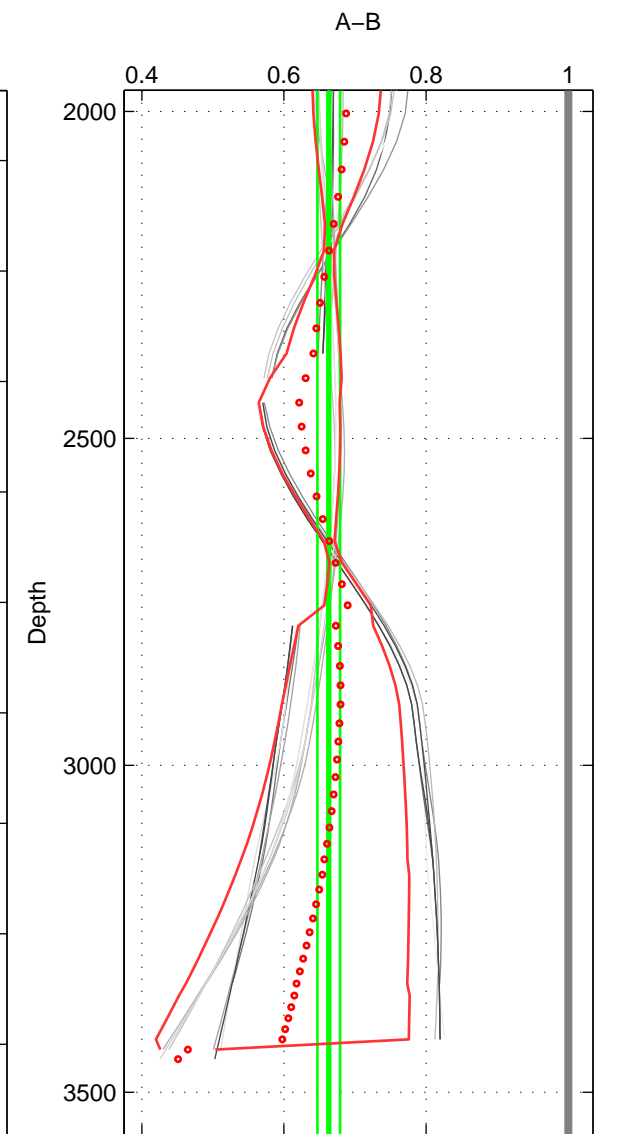

Cruise A (red). Date: Nov 1996 Cruisename: 74-58AA19961121
 Cruise B (blue). Date: Nov 1996 Cruisename: 95-58JH19961030

*** "Favourite" values are means of spaces 1 2 3.

	Offset	O.StDev	Ratio	R.Stdev	Rating
SIGMA:	-0.331	0.018	0.662	0.014	4
THETA:	-0.342	0.062	0.650	0.062	4
DEPTH:	-0.331	0.020	0.663	0.016	4
FAV.:	-0.335	0.033	0.659	0.031	4

Profiles of A: 5
 Profiles of B: 9
 Diff profs: 28
 WMoffset (A-B): -0.33054
 WMoffset stdev: 0.018254
 WMratio (A/B): 0.66243
 WMratio stdev: 0.014403

Quality (1-5): 4

Profiles of A: 7
 Profiles of B: 9
 Diff profs: 40
 WMoffset (A-B): -0.34243
 WMoffset stdev: 0.061572
 WMratio (A/B): 0.6501
 WMratio stdev: 0.062415

Quality (1-5): 4

Profiles of A: 5
 Profiles of B: 9
 Diff profs: 28
 WMoffset (A-B): -0.33067
 WMoffset stdev: 0.020483
 WMratio (A/B): 0.66311
 WMratio stdev: 0.016031

Quality (1-5): 4