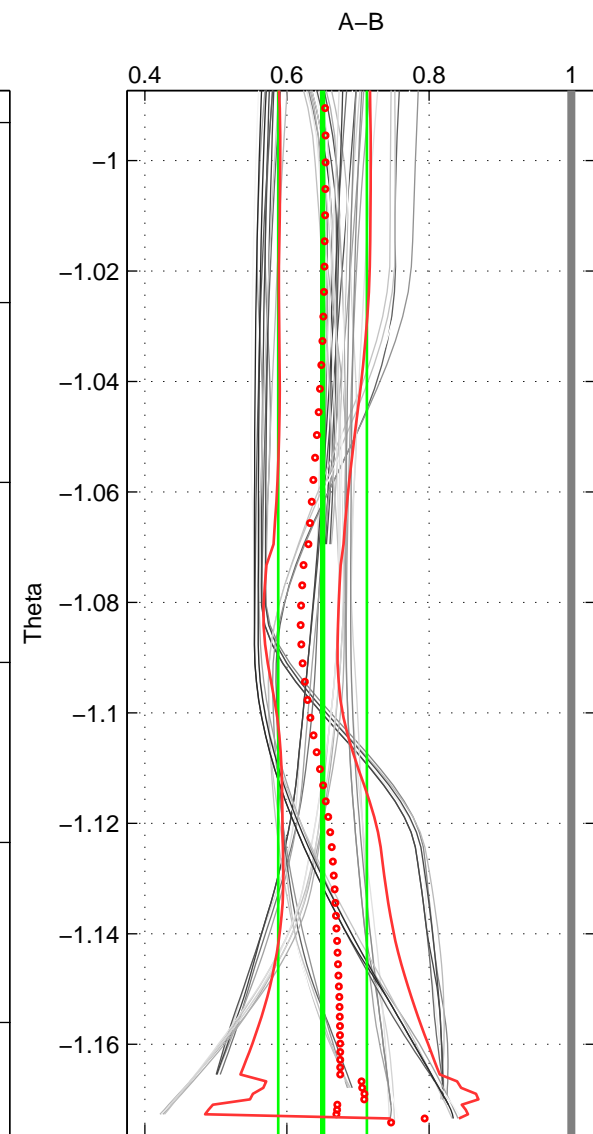

Cruise A (red). Date: Nov 1996 Cruisename: 74-58AA19961121
 Cruise B (blue). Date: Nov 1996 Cruisename: 95-58JH19961030

*** "Favourite" values are means of spaces 1 2 3.

	Offset	O.StDev	Ratio	R.Stdev	Rating
SIGMA:	-0.331	0.018	0.662	0.014	4
THETA:	-0.342	0.062	0.650	0.062	4
DEPTH:	-0.331	0.020	0.663	0.016	4
FAV.:	-0.335	0.033	0.659	0.031	4

Profiles of A: 5
 Profiles of B: 9
 Diff profs: 28
 WMoffset (A-B): -0.33054
 WMoffset stdev: 0.018254
 WMratio (A/B): 0.66243
 WMratio stdev: 0.014403

Quality (1-5): 4

Profiles of A: 7
 Profiles of B: 9
 Diff profs: 40
 WMoffset (A-B): -0.34243
 WMoffset stdev: 0.061572
 WMratio (A/B): 0.6501
 WMratio stdev: 0.062415

Quality (1-5): 4

Profiles of A: 5
 Profiles of B: 9
 Diff profs: 28
 WMoffset (A-B): -0.33067
 WMoffset stdev: 0.020483
 WMratio (A/B): 0.66311
 WMratio stdev: 0.016031

Quality (1-5): 4