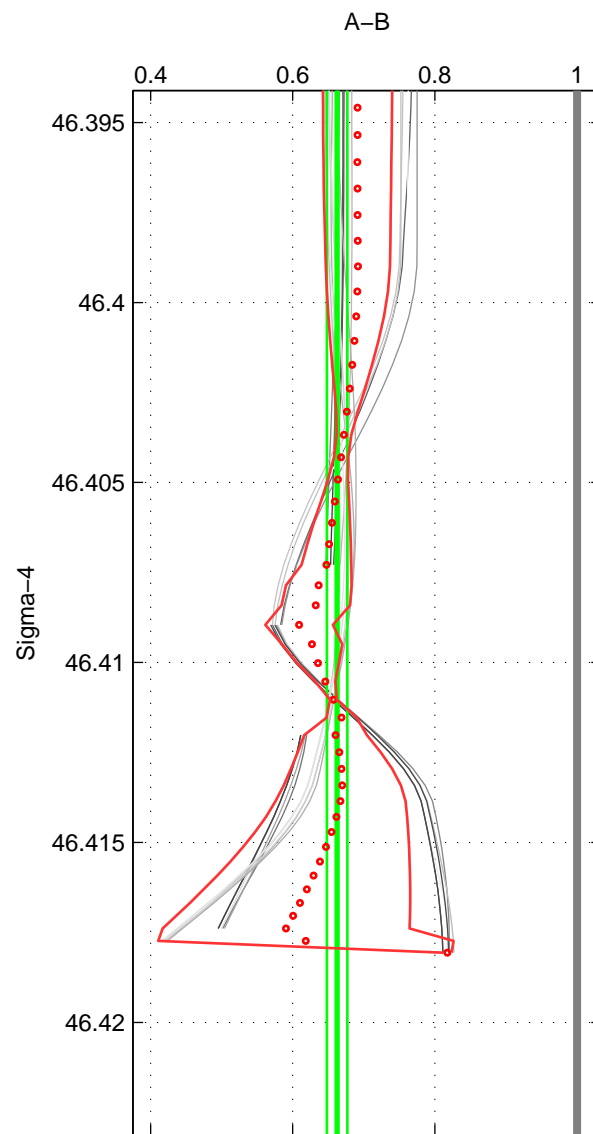

Cruise A (red). Date: Nov 1996 Cruisename: 74-58AA19961121
 Cruise B (blue). Date: Nov 1996 Cruisename: 95-58JH19961030

*** "Favourite" values are means of spaces 1 2 3.

	Offset	O.StDev	Ratio	R.Stdev	Rating
SIGMA:	-0.331	0.018	0.662	0.014	4
THETA:	-0.342	0.062	0.650	0.062	4
DEPTH:	-0.331	0.020	0.663	0.016	4
FAV.:	-0.335	0.033	0.659	0.031	4

Profiles of A: 5
 Profiles of B: 9
 Diff profs: 28
 WMoffset (A-B): -0.33054
 WMoffset stdev: 0.018254
 WMratio (A/B): 0.66243
 WMratio stdev: 0.014403

Quality (1-5): 4

Profiles of A: 7
 Profiles of B: 9
 Diff profs: 40
 WMoffset (A-B): -0.34243
 WMoffset stdev: 0.061572
 WMratio (A/B): 0.6501
 WMratio stdev: 0.062415

Quality (1-5): 4

Profiles of A: 5
 Profiles of B: 9
 Diff profs: 28
 WMoffset (A-B): -0.33067
 WMoffset stdev: 0.020483
 WMratio (A/B): 0.66311
 WMratio stdev: 0.016031

Quality (1-5): 4