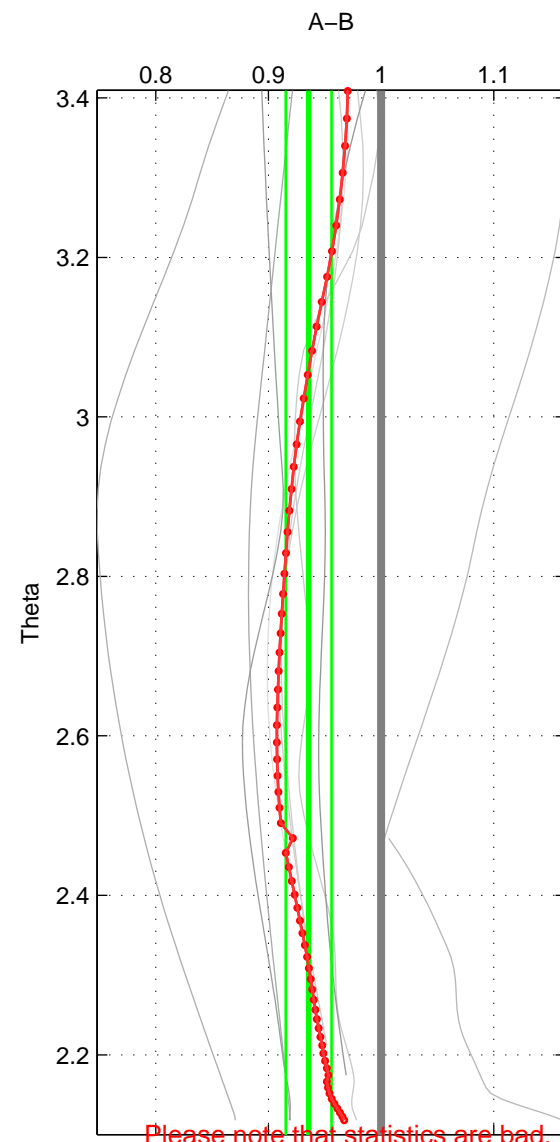

Cruise A (red). Date: Jun 1990 Cruisename: 312-74DI19900612

Cruise B (blue). Date: Aug 1994 Cruisename: 328-OMEX1NA

\*\*\* "Favourite" values are those of space 2.

	Offset	O.StDev	Ratio	R.Stdev	Rating
SIGMA:	NaN	NaN	NaN	NaN	NaN
THETA:	-0.094	0.027	0.936	0.020	1
DEPTH:	NaN	NaN	NaN	NaN	NaN
FAV. :	-0.094	0.027	0.936	0.020	1

Profiles of A: 1  
 Profiles of B: 10  
 Diff profs : 10  
 WMoffset (A-B): -0.094096  
 WMoffset stdev: 0.027395  
 WMratio (A/B): 0.9356  
 WMratio stdev: 0.020325

Quality (1-5): 1