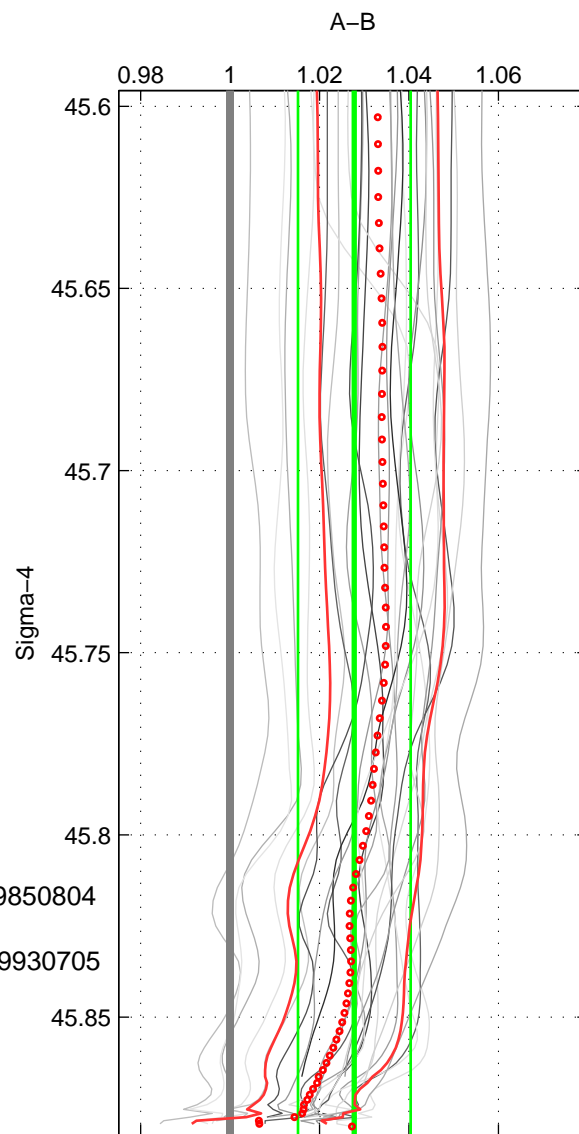

Cruise A (red). Date: Aug 1985 Cruisename: 496-325019850804

Cruise B (blue). Date: Aug 1993 Cruisename: 498-325019930705

*** "Favourite" values are means of spaces 1 2 3.

	Offset	O.StDev	Ratio	R.Stdev	Rating
SIGMA:	0.075	0.034	1.028	0.013	5
THETA:	0.075	0.033	1.028	0.012	5
DEPTH:	0.053	0.028	1.021	0.011	5
FAV.:	0.068	0.032	1.025	0.012	5

Profiles of A: 4
 Profiles of B: 7
 Diff profs : 24
 WMoffset (A-B): 0.074791
 WMoffset stdev: 0.034035
 WMratio (A/B): 1.0278
 WMratio stdev: 0.012582

Quality (1-5): 5

Profiles of A: 4
 Profiles of B: 7
 Diff profs : 24
 WMoffset (A-B): 0.075093
 WMoffset stdev: 0.032551
 WMratio (A/B): 1.0279
 WMratio stdev: 0.012052

Quality (1-5): 5

Profiles of A: 4
 Profiles of B: 7
 Diff profs : 24
 WMoffset (A-B): 0.052921
 WMoffset stdev: 0.028384
 WMratio (A/B): 1.0208
 WMratio stdev: 0.011054

Quality (1-5): 5