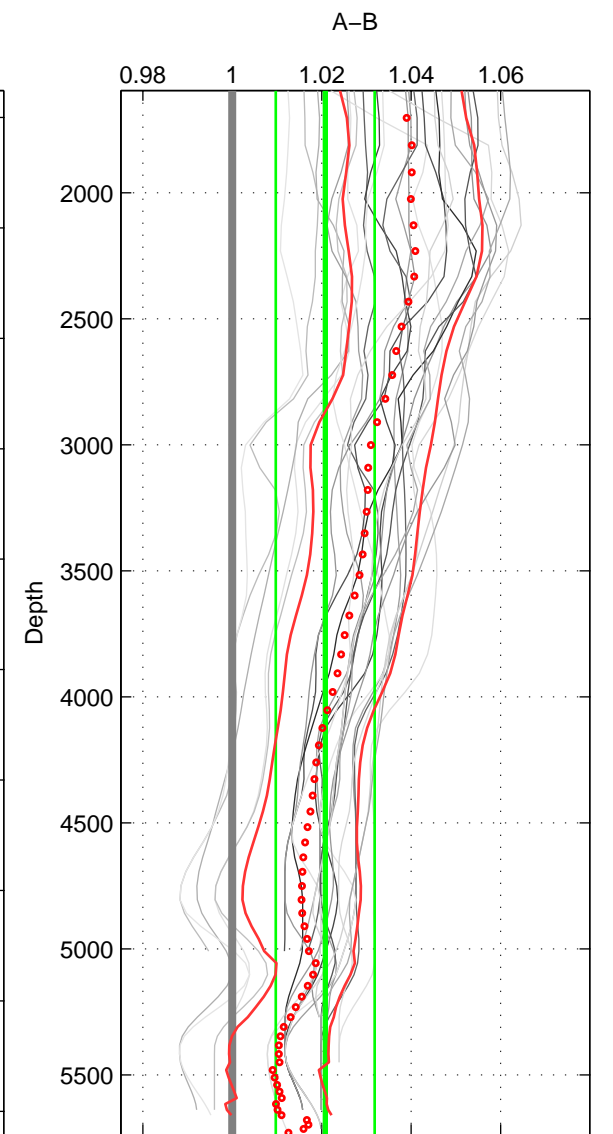

Cruise A (red). Date: Aug 1985 Cruisename: 496-325019850804

Cruise B (blue). Date: Aug 1993 Cruisename: 498-325019930705

*** "Favourite" values are means of spaces 1 2 3.

	Offset	O.StDev	Ratio	R.Stdev	Rating
SIGMA:	0.075	0.034	1.028	0.013	5
THETA:	0.075	0.033	1.028	0.012	5
DEPTH:	0.053	0.028	1.021	0.011	5
FAV.:	0.068	0.032	1.025	0.012	5

Profiles of A: 4
 Profiles of B: 7
 Diff profs : 24
 WMoffset (A-B): 0.074791
 WMoffset stdev: 0.034035
 WMratio (A/B): 1.0278
 WMratio stdev: 0.012582

Quality (1-5): 5

Profiles of A: 4
 Profiles of B: 7
 Diff profs : 24
 WMoffset (A-B): 0.075093
 WMoffset stdev: 0.032551
 WMratio (A/B): 1.0279
 WMratio stdev: 0.012052

Quality (1-5): 5

Profiles of A: 4
 Profiles of B: 7
 Diff profs : 24
 WMoffset (A-B): 0.052921
 WMoffset stdev: 0.028384
 WMratio (A/B): 1.0208
 WMratio stdev: 0.011054

Quality (1-5): 5