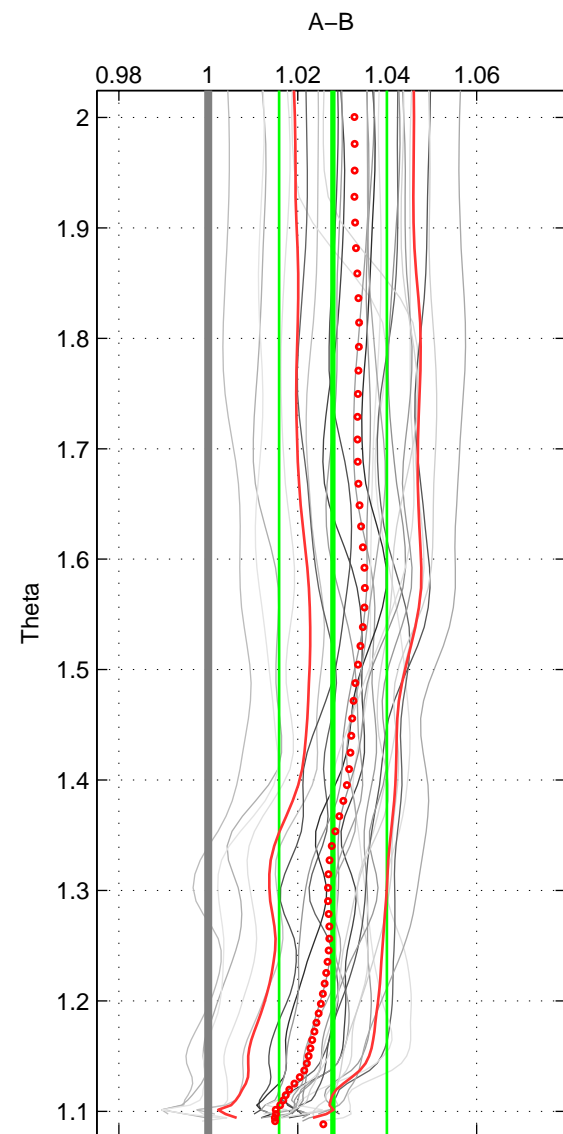

Cruise A (red). Date: Aug 1985 Cruisename: 496-325019850804

Cruise B (blue). Date: Aug 1993 Cruisename: 498-325019930705

*** "Favourite" values are means of spaces 1 2 3.

	Offset	O.StDev	Ratio	R.Stdev	Rating
SIGMA:	0.075	0.034	1.028	0.013	5
THETA:	0.075	0.033	1.028	0.012	5
DEPTH:	0.053	0.028	1.021	0.011	5
FAV.:	0.068	0.032	1.025	0.012	5

Profiles of A: 4
 Profiles of B: 7
 Diff profs : 24
 WMoffset (A-B): 0.074791
 WMoffset stdev: 0.034035
 WMratio (A/B): 1.0278
 WMratio stdev: 0.012582

Quality (1-5): 5

Profiles of A: 4
 Profiles of B: 7
 Diff profs : 24
 WMoffset (A-B): 0.075093
 WMoffset stdev: 0.032551
 WMratio (A/B): 1.0279
 WMratio stdev: 0.012052

Quality (1-5): 5

Profiles of A: 4
 Profiles of B: 7
 Diff profs : 24
 WMoffset (A-B): 0.052921
 WMoffset stdev: 0.028384
 WMratio (A/B): 1.0208
 WMratio stdev: 0.011054

Quality (1-5): 5