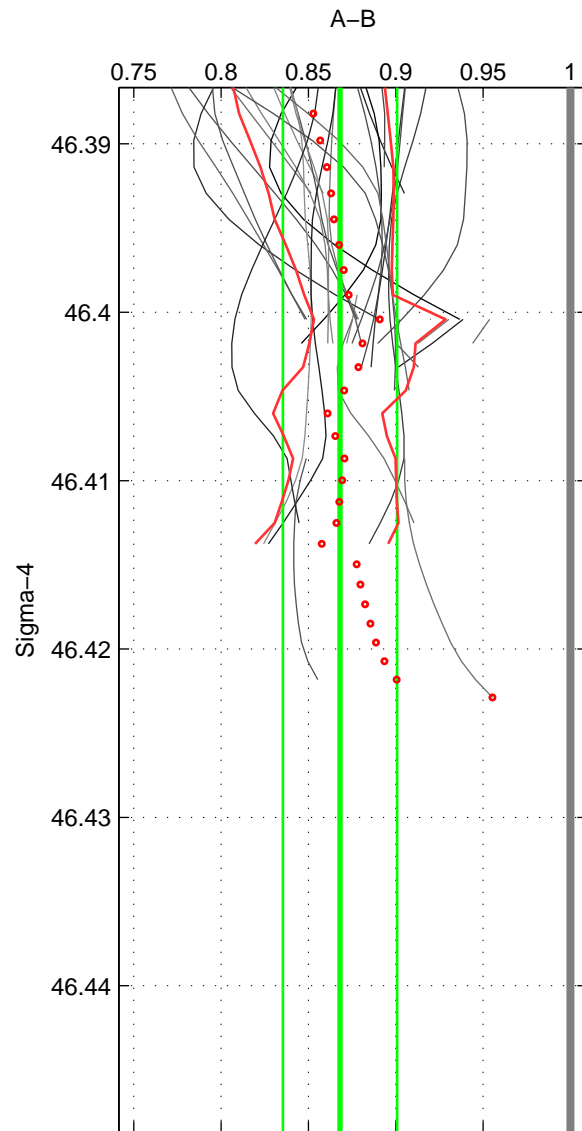

Cruise A (red). Date: Mar 1997 Cruisename: 75-58AA19970225

Cruise B (blue). Date: Aug 1993 Cruisename: 87-58JH19930730

*** "Favourite" values are means of spaces 1 2 3.

	Offset	O.StDev	Ratio	R.Stdev	Rating
SIGMA:	-0.131	0.035	0.868	0.033	3
THETA:	-0.127	0.032	0.873	0.029	3
DEPTH:	-0.138	0.044	0.861	0.040	3
FAV.:	-0.132	0.037	0.868	0.034	3

Profiles of A: 19
 Profiles of B: 7
 Diff profs: 37
 WMoffset (A-B): -0.13142
 WMoffset stdev: 0.034873
 WMratio (A/B): 0.86803
 WMratio stdev: 0.032684

Quality (1-5): 3

Profiles of A: 19
 Profiles of B: 7
 Diff profs: 29
 WMoffset (A-B): -0.12708
 WMoffset stdev: 0.031727
 WMratio (A/B): 0.87324
 WMratio stdev: 0.028852

Quality (1-5): 3

Profiles of A: 15
 Profiles of B: 7
 Diff profs: 31
 WMoffset (A-B): -0.13833
 WMoffset stdev: 0.044212
 WMratio (A/B): 0.86137
 WMratio stdev: 0.039597

Quality (1-5): 3