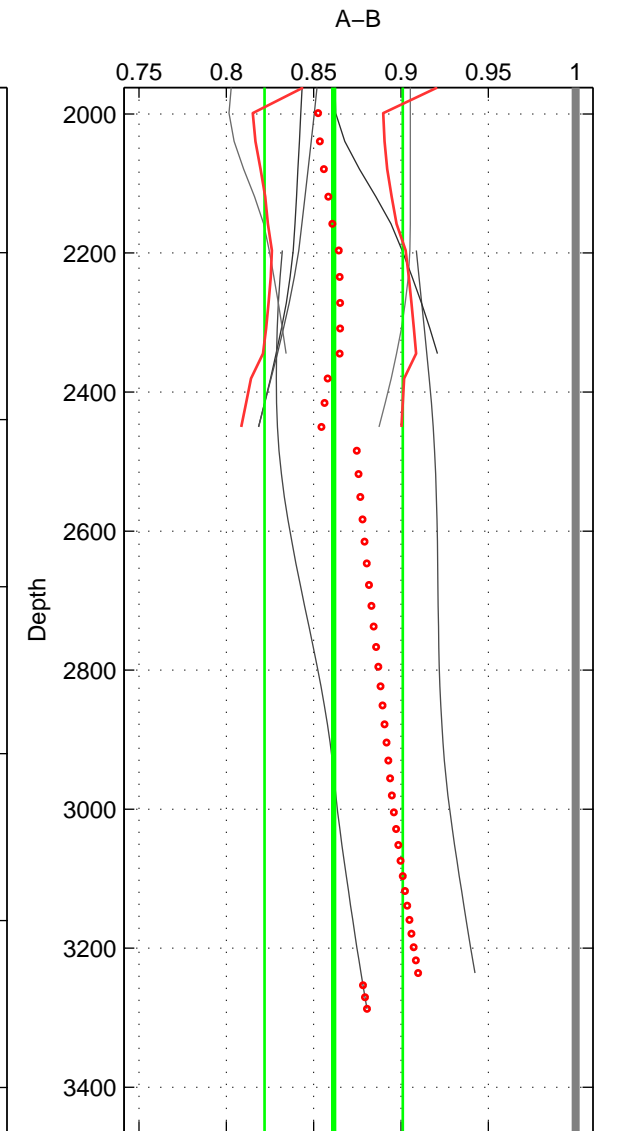

Cruise A (red). Date: Mar 1997 Cruisename: 75-58AA19970225

Cruise B (blue). Date: Aug 1993 Cruisename: 87-58JH19930730

*** "Favourite" values are means of spaces 1 2 3.

	Offset	O.StDev	Ratio	R.Stdev	Rating
SIGMA:	-0.131	0.035	0.868	0.033	3
THETA:	-0.127	0.032	0.873	0.029	3
DEPTH:	-0.138	0.044	0.861	0.040	3
FAV.:	-0.132	0.037	0.868	0.034	3

Profiles of A: 19
 Profiles of B: 7
 Diff profs: 37
 WMoffset (A-B): -0.13142
 WMoffset stdev: 0.034873
 WMratio (A/B): 0.86803
 WMratio stdev: 0.032684

Quality (1-5): 3

Profiles of A: 19
 Profiles of B: 7
 Diff profs: 29
 WMoffset (A-B): -0.12708
 WMoffset stdev: 0.031727
 WMratio (A/B): 0.87324
 WMratio stdev: 0.028852

Quality (1-5): 3

Profiles of A: 15
 Profiles of B: 7
 Diff profs: 31
 WMoffset (A-B): -0.13833
 WMoffset stdev: 0.044212
 WMratio (A/B): 0.86137
 WMratio stdev: 0.039597

Quality (1-5): 3