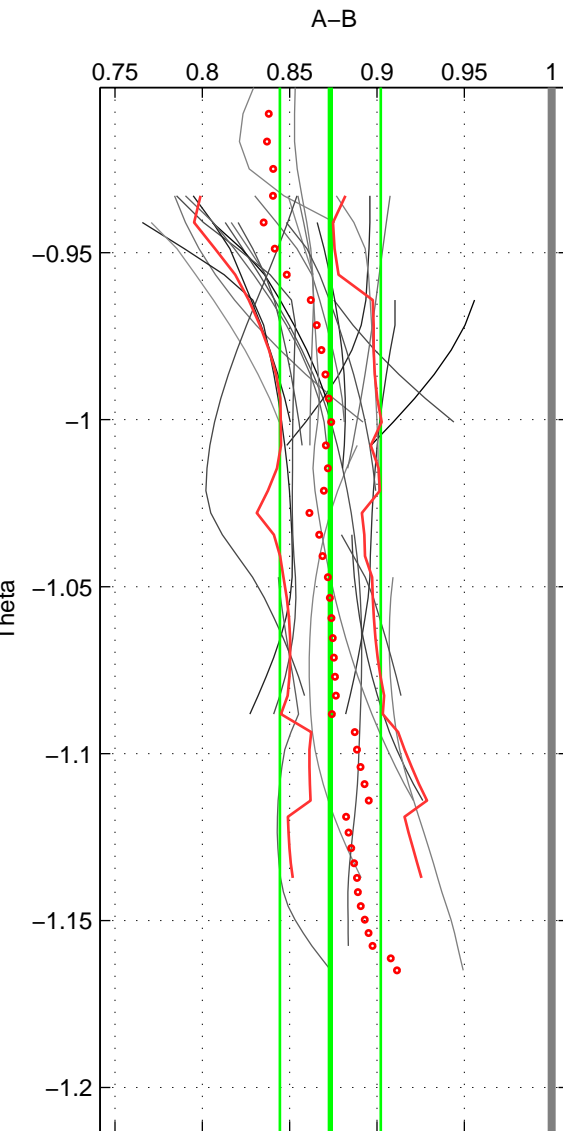

Cruise A (red). Date: Mar 1997 Cruisename: 75-58AA19970225

Cruise B (blue). Date: Aug 1993 Cruisename: 87-58JH19930730

*** "Favourite" values are means of spaces 1 2 3.

	Offset	O.StDev	Ratio	R.Stdev	Rating
SIGMA:	-0.131	0.035	0.868	0.033	3
THETA:	-0.127	0.032	0.873	0.029	3
DEPTH:	-0.138	0.044	0.861	0.040	3
FAV.:	-0.132	0.037	0.868	0.034	3

Profiles of A: 19
 Profiles of B: 7
 Diff profs: 37
 WMoffset (A-B): -0.13142
 WMoffset stdev: 0.034873
 WMratio (A/B): 0.86803
 WMratio stdev: 0.032684

Quality (1-5): 3

Profiles of A: 19
 Profiles of B: 7
 Diff profs: 29
 WMoffset (A-B): -0.12708
 WMoffset stdev: 0.031727
 WMratio (A/B): 0.87324
 WMratio stdev: 0.028852

Quality (1-5): 3

Profiles of A: 15
 Profiles of B: 7
 Diff profs: 31
 WMoffset (A-B): -0.13833
 WMoffset stdev: 0.044212
 WMratio (A/B): 0.86137
 WMratio stdev: 0.039597

Quality (1-5): 3