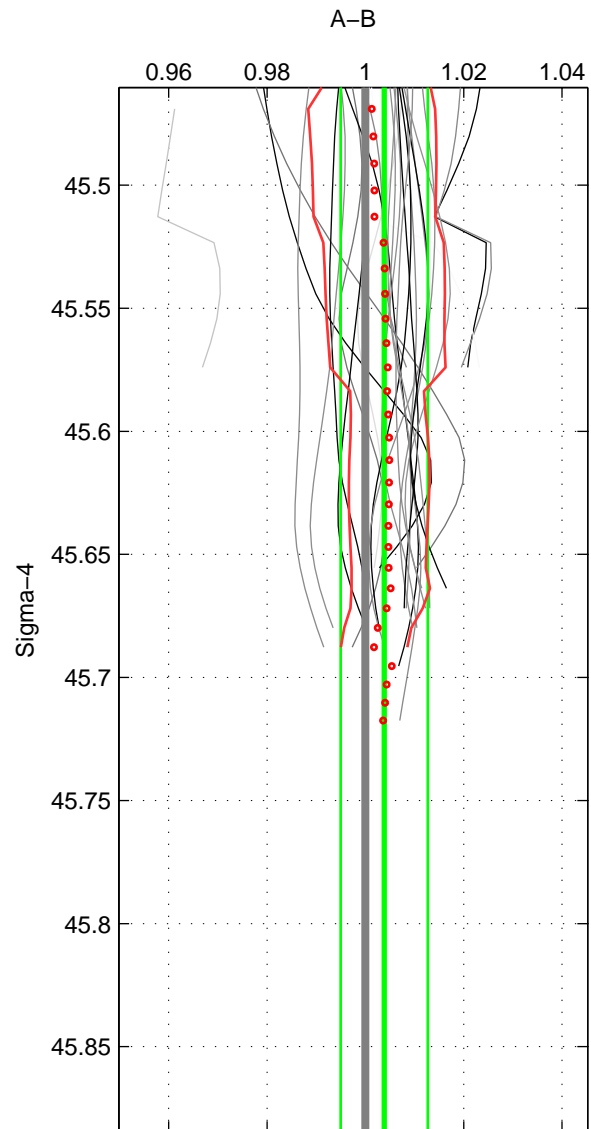

Cruise A (red). Date: May 1999 Cruisename: 687-49UP19990419

Cruise B (blue). Date: May 2001 Cruisename: 693-49UP20010424

\*\*\* "Favourite" values are means of spaces 1 2.

	Offset	O.StDev	Ratio	R.Stdev	Rating
SIGMA:	0.011	0.026	1.004	0.009	5
THETA:	0.010	0.027	1.003	0.009	5
DEPTH:	0.019	0.005	1.007	0.002	3
FAV.:	0.011	0.027	1.004	0.009	5

Profiles of A: 11  
 Profiles of B: 9  
 Diff profs: 26  
 WMoffset (A-B): 0.011202  
 WMoffset stdev: 0.02608  
 WMratio (A/B): 1.0038  
 WMratio stdev: 0.0088586

Quality (1-5): 5

Profiles of A: 11  
 Profiles of B: 9  
 Diff profs: 26  
 WMoffset (A-B): 0.010098  
 WMoffset stdev: 0.02697  
 WMratio (A/B): 1.0035  
 WMratio stdev: 0.0091355

Quality (1-5): 5

Profiles of A: 11  
 Profiles of B: 9  
 Diff profs: 26  
 WMoffset (A-B): 0.019238  
 WMoffset stdev: 0.0049554  
 WMratio (A/B): 1.0067  
 WMratio stdev: 0.0018114

Quality (1-5): 3

Please note that statistics are bad.