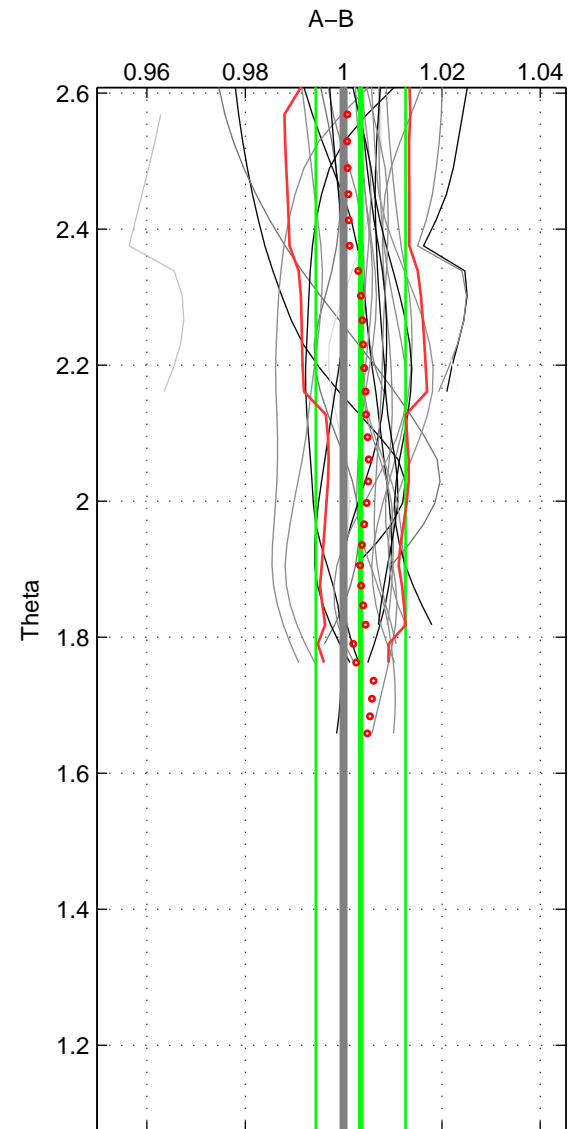

Cruise A (red). Date: May 1999 Cruisename: 687-49UP19990419

Cruise B (blue). Date: May 2001 Cruisename: 693-49UP20010424

\*\*\* "Favourite" values are means of spaces 1 2.

	Offset	O.StDev	Ratio	R.Stdev	Rating
SIGMA:	0.011	0.026	1.004	0.009	5
THETA:	0.010	0.027	1.003	0.009	5
DEPTH:	0.019	0.005	1.007	0.002	3
FAV.:	0.011	0.027	1.004	0.009	5

Profiles of A: 11  
 Profiles of B: 9  
 Diff profs: 26  
 WMoffset (A-B): 0.011202  
 WMoffset stdev: 0.02608  
 WMratio (A/B): 1.0038  
 WMratio stdev: 0.0088586

Quality (1-5): 5

Profiles of A: 11  
 Profiles of B: 9  
 Diff profs: 26  
 WMoffset (A-B): 0.010098  
 WMoffset stdev: 0.02697  
 WMratio (A/B): 1.0035  
 WMratio stdev: 0.0091355

Quality (1-5): 5

Profiles of A: 11  
 Profiles of B: 9  
 Diff profs: 26  
 WMoffset (A-B): 0.019238  
 WMoffset stdev: 0.0049554  
 WMratio (A/B): 1.0067  
 WMratio stdev: 0.0018114

Quality (1-5): 3

Please note that statistics are bad.