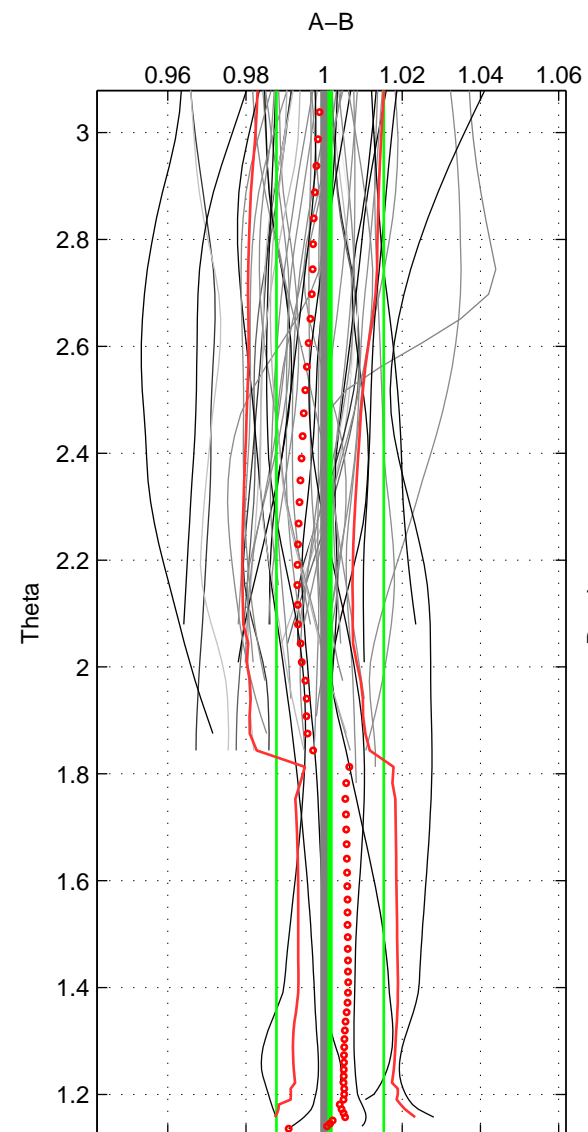

Cruise A (red). Date: Jul 2001 Cruisename: 656-49UF20010710

Cruise B (blue). Date: Nov 2004 Cruisename: 705-49UP20041021

*** "Favourite" values are means of spaces 1 2.

	Offset	O.StDev	Ratio	R.Stdev	Rating
SIGMA:	-0.011	0.038	0.996	0.014	5
THETA:	0.005	0.035	1.002	0.014	5
DEPTH:	0.030	0.026	1.013	0.011	3
FAV.:	-0.003	0.037	0.999	0.014	5

Profiles of A: 34
 Profiles of B: 15
 Diff profs : 49
 WMoffset (A-B): -0.011419
 WMoffset stdev: 0.038006
 WMratio (A/B): 0.99586
 WMratio stdev: 0.013897

Quality (1-5): 5

Profiles of A: 34
 Profiles of B: 15
 Diff profs : 49
 WMoffset (A-B): 0.0045054
 WMoffset stdev: 0.035436
 WMratio (A/B): 1.0015
 WMratio stdev: 0.013742

Quality (1-5): 5

Profiles of A: 34
 Profiles of B: 15
 Diff profs : 49
 WMoffset (A-B): 0.030375
 WMoffset stdev: 0.026406
 WMratio (A/B): 1.0127
 WMratio stdev: 0.010946

Quality (1-5): 3

Please note that statistics are bad.