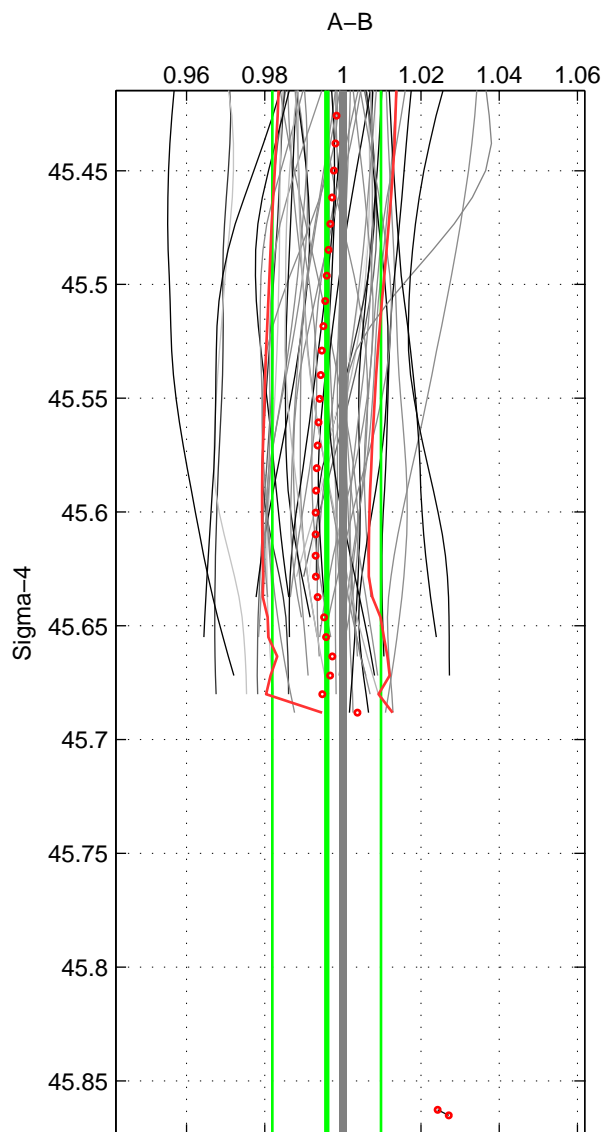

Cruise A (red). Date: Jul 2001 Cruisename: 656-49UF20010710

Cruise B (blue). Date: Nov 2004 Cruisename: 705-49UP20041021

*** "Favourite" values are means of spaces 1 2.

	Offset	O.StDev	Ratio	R.Stdev	Rating
SIGMA:	-0.011	0.038	0.996	0.014	5
THETA:	0.005	0.035	1.002	0.014	5
DEPTH:	0.030	0.026	1.013	0.011	3
FAV.:	-0.003	0.037	0.999	0.014	5

Profiles of A: 34
 Profiles of B: 15
 Diff profs : 49
 WMoffset (A-B): -0.011419
 WMoffset stdev: 0.038006
 WMratio (A/B): 0.99586
 WMratio stdev: 0.013897

Quality (1-5): 5

Profiles of A: 34
 Profiles of B: 15
 Diff profs : 49
 WMoffset (A-B): 0.0045054
 WMoffset stdev: 0.035436
 WMratio (A/B): 1.0015
 WMratio stdev: 0.013742

Quality (1-5): 5

Profiles of A: 34
 Profiles of B: 15
 Diff profs : 49
 WMoffset (A-B): 0.030375
 WMoffset stdev: 0.026406
 WMratio (A/B): 1.0127
 WMratio stdev: 0.010946

Quality (1-5): 3

Please note that statistics are bad.