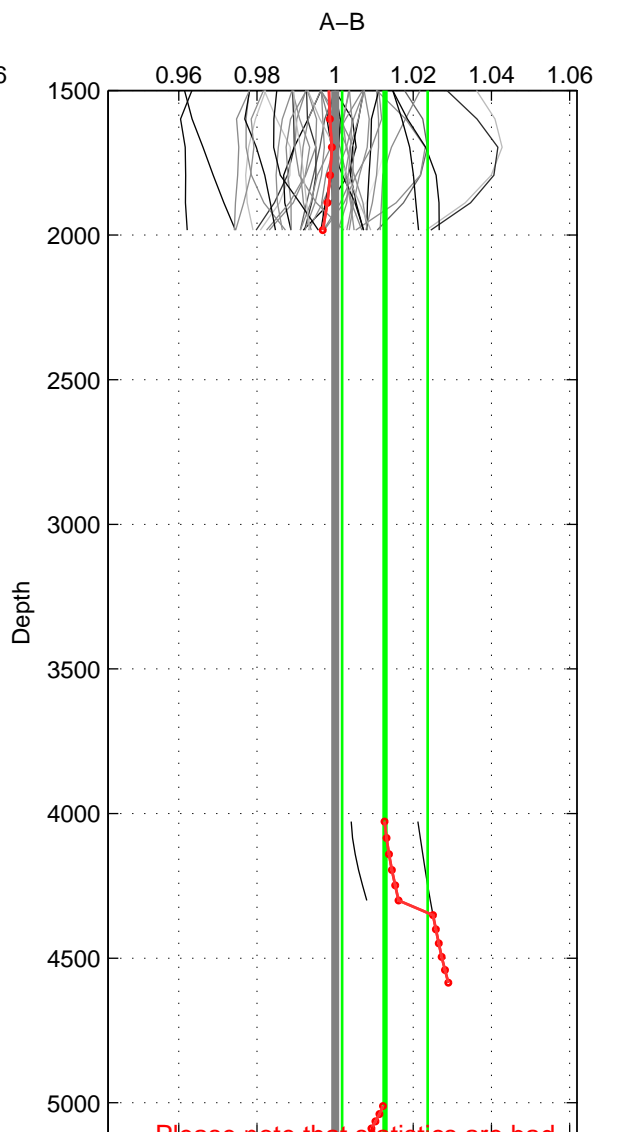

Cruise A (red). Date: Jul 2001 Cruisename: 656-49UF20010710

Cruise B (blue). Date: Nov 2004 Cruisename: 705-49UP20041021

*** "Favourite" values are means of spaces 1 2.

	Offset	O.StDev	Ratio	R.Stdev	Rating
SIGMA:	-0.011	0.038	0.996	0.014	5
THETA:	0.005	0.035	1.002	0.014	5
DEPTH:	0.030	0.026	1.013	0.011	3
FAV.:	-0.003	0.037	0.999	0.014	5

Profiles of A: 34
 Profiles of B: 15
 Diff profs : 49
 WMoffset (A-B): -0.011419
 WMoffset stdev: 0.038006
 WMratio (A/B): 0.99586
 WMratio stdev: 0.013897

Quality (1-5): 5

Profiles of A: 34
 Profiles of B: 15
 Diff profs : 49
 WMoffset (A-B): 0.0045054
 WMoffset stdev: 0.035436
 WMratio (A/B): 1.0015
 WMratio stdev: 0.013742

Quality (1-5): 5

Profiles of A: 34
 Profiles of B: 15
 Diff profs : 49
 WMoffset (A-B): 0.030375
 WMoffset stdev: 0.026406
 WMratio (A/B): 1.0127
 WMratio stdev: 0.010946

Quality (1-5): 3

Please note that statistics are bad.