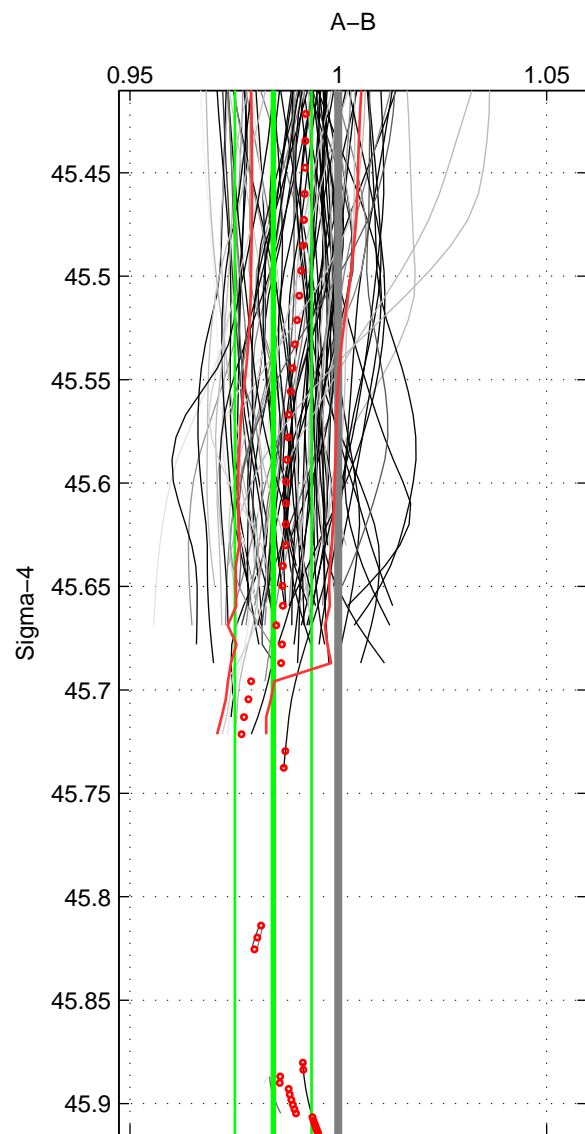

Cruise A (red). Date: Jul 2004 Cruisename: 666-49UF20040616

Cruise B (blue). Date: Jul 2005 Cruisename: 669-49UF20050615

*** "Favourite" values are means of spaces 1 2.

	Offset	O.StDev	Ratio	R.Stdev	Rating
SIGMA:	-0.044	0.026	0.984	0.009	5
THETA:	-0.034	0.017	0.987	0.007	5
DEPTH:	-0.027	0.013	0.989	0.005	3
FAV.:	-0.039	0.022	0.986	0.008	5

Profiles of A: 59
 Profiles of B: 53
 Diff profs: 91
 WMoffset (A-B): -0.044308
 WMoffset stdev: 0.025939
 WMratio (A/B): 0.98438
 WMratio stdev: 0.0092047

Quality (1-5): 5

Profiles of A: 59
 Profiles of B: 53
 Diff profs: 91
 WMoffset (A-B): -0.033885
 WMoffset stdev: 0.017269
 WMratio (A/B): 0.98691
 WMratio stdev: 0.006733

Quality (1-5): 5

Profiles of A: 59
 Profiles of B: 53
 Diff profs: 91
 WMoffset (A-B): -0.027041
 WMoffset stdev: 0.01269
 WMratio (A/B): 0.98941
 WMratio stdev: 0.0045236

Quality (1-5): 3

Please note that statistics are bad.