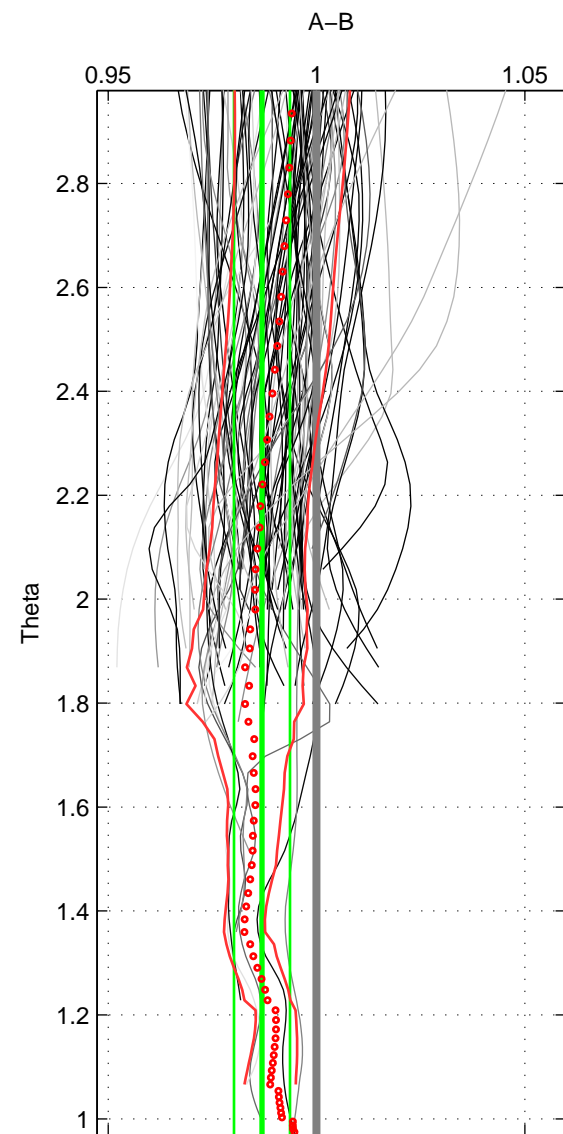

Cruise A (red). Date: Jul 2004 Cruisename: 666-49UF20040616

Cruise B (blue). Date: Jul 2005 Cruisename: 669-49UF20050615

*** "Favourite" values are means of spaces 1 2.

	Offset	O.StDev	Ratio	R.Stdev	Rating
SIGMA:	-0.044	0.026	0.984	0.009	5
THETA:	-0.034	0.017	0.987	0.007	5
DEPTH:	-0.027	0.013	0.989	0.005	3
FAV.:	-0.039	0.022	0.986	0.008	5

Profiles of A: 59
 Profiles of B: 53
 Diff profs: 91
 WMoffset (A-B): -0.044308
 WMoffset stdev: 0.025939
 WMratio (A/B): 0.98438
 WMratio stdev: 0.0092047

Quality (1-5): 5

Profiles of A: 59
 Profiles of B: 53
 Diff profs: 91
 WMoffset (A-B): -0.033885
 WMoffset stdev: 0.017269
 WMratio (A/B): 0.98691
 WMratio stdev: 0.006733

Quality (1-5): 5

Profiles of A: 59
 Profiles of B: 53
 Diff profs: 91
 WMoffset (A-B): -0.027041
 WMoffset stdev: 0.01269
 WMratio (A/B): 0.98941
 WMratio stdev: 0.0045236

Quality (1-5): 3

Please note that statistics are bad.