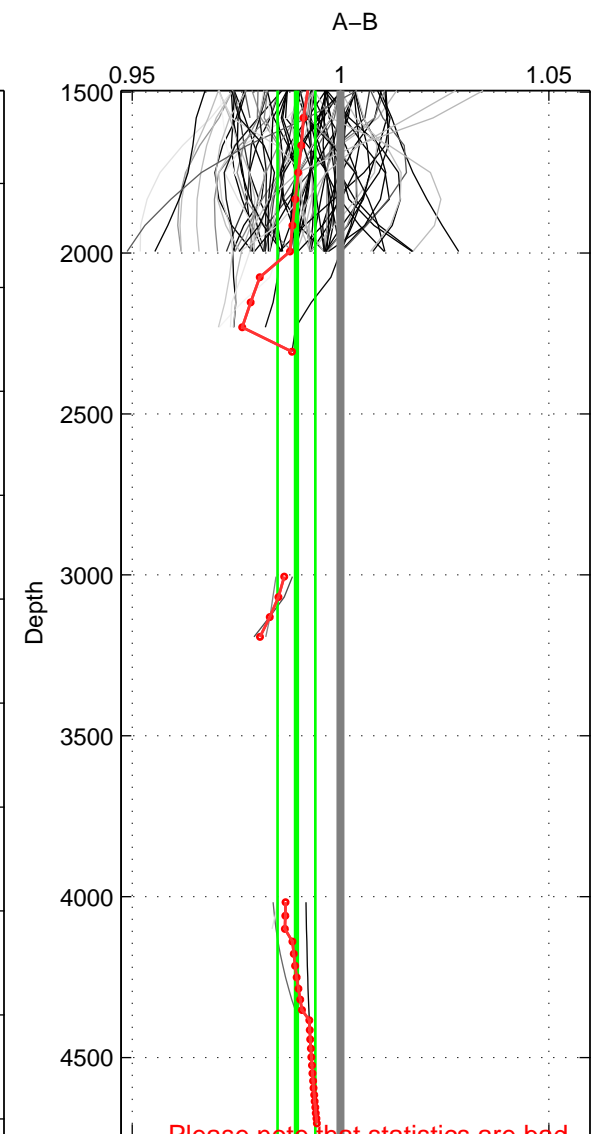

Cruise A (red). Date: Jul 2004 Cruisename: 666-49UF20040616

Cruise B (blue). Date: Jul 2005 Cruisename: 669-49UF20050615

*** "Favourite" values are means of spaces 1 2.

	Offset	O.StDev	Ratio	R.Stdev	Rating
SIGMA:	-0.044	0.026	0.984	0.009	5
THETA:	-0.034	0.017	0.987	0.007	5
DEPTH:	-0.027	0.013	0.989	0.005	3
FAV.:	-0.039	0.022	0.986	0.008	5

Profiles of A: 59
 Profiles of B: 53
 Diff profs: 91
 WMoffset (A-B): -0.044308
 WMoffset stdev: 0.025939
 WMratio (A/B): 0.98438
 WMratio stdev: 0.0092047

Quality (1-5): 5

Profiles of A: 59
 Profiles of B: 53
 Diff profs: 91
 WMoffset (A-B): -0.033885
 WMoffset stdev: 0.017269
 WMratio (A/B): 0.98691
 WMratio stdev: 0.006733

Quality (1-5): 5

Profiles of A: 59
 Profiles of B: 53
 Diff profs: 91
 WMoffset (A-B): -0.027041
 WMoffset stdev: 0.01269
 WMratio (A/B): 0.98941
 WMratio stdev: 0.0045236

Quality (1-5): 3

Please note that statistics are bad.