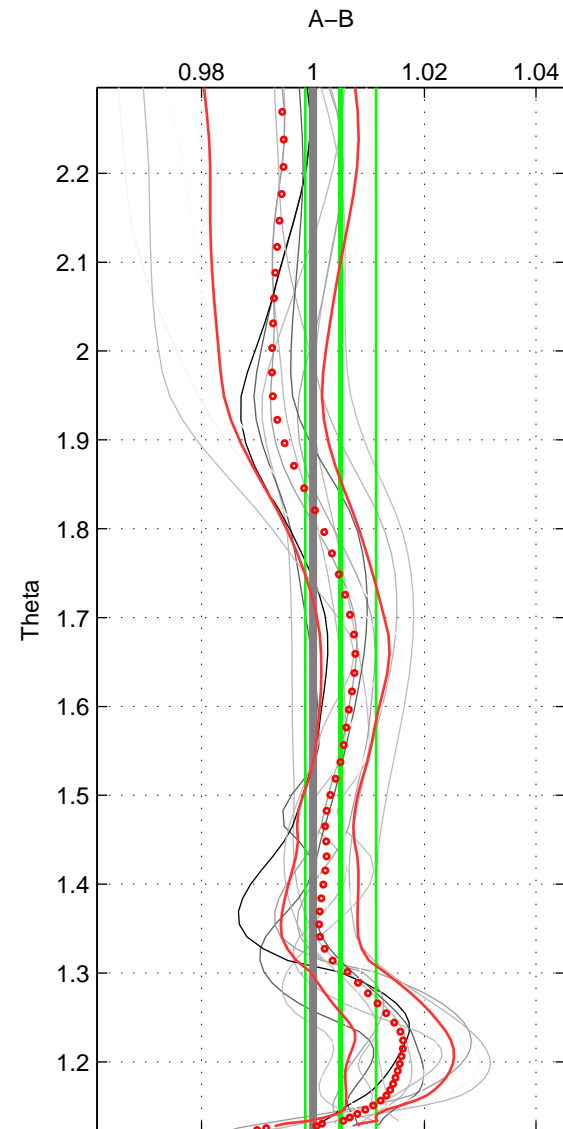

Cruise A (red). Date: Mar 1991 Cruisename: 479-31DS19910307

Cruise B (blue). Date: Sep 1999 Cruisename: 585-49NZ19990823

\*\*\* "Favourite" values are means of spaces 1 2 3.

	Offset	O.StDev	Ratio	R.Stdev	Rating
SIGMA:	-0.011	0.015	0.996	0.005	3
THETA:	0.014	0.017	1.005	0.006	3
DEPTH:	0.014	0.013	1.005	0.005	3
FAV. :	0.006	0.015	1.002	0.005	3

Profiles of A: 5  
 Profiles of B: 3  
 Diff profs : 15  
 WMoffset (A-B): -0.011  
 WMoffset stdev: 0.014892  
 WMratio (A/B): 0.99643  
 WMratio stdev: 0.0048344

Quality (1-5): 3

Profiles of A: 5  
 Profiles of B: 3  
 Diff profs : 15  
 WMoffset (A-B): 0.014262  
 WMoffset stdev: 0.017125  
 WMratio (A/B): 1.005  
 WMratio stdev: 0.0063566

Quality (1-5): 3

Profiles of A: 5  
 Profiles of B: 3  
 Diff profs : 13  
 WMoffset (A-B): 0.014393  
 WMoffset stdev: 0.013119  
 WMratio (A/B): 1.0053  
 WMratio stdev: 0.0048388

Quality (1-5): 3