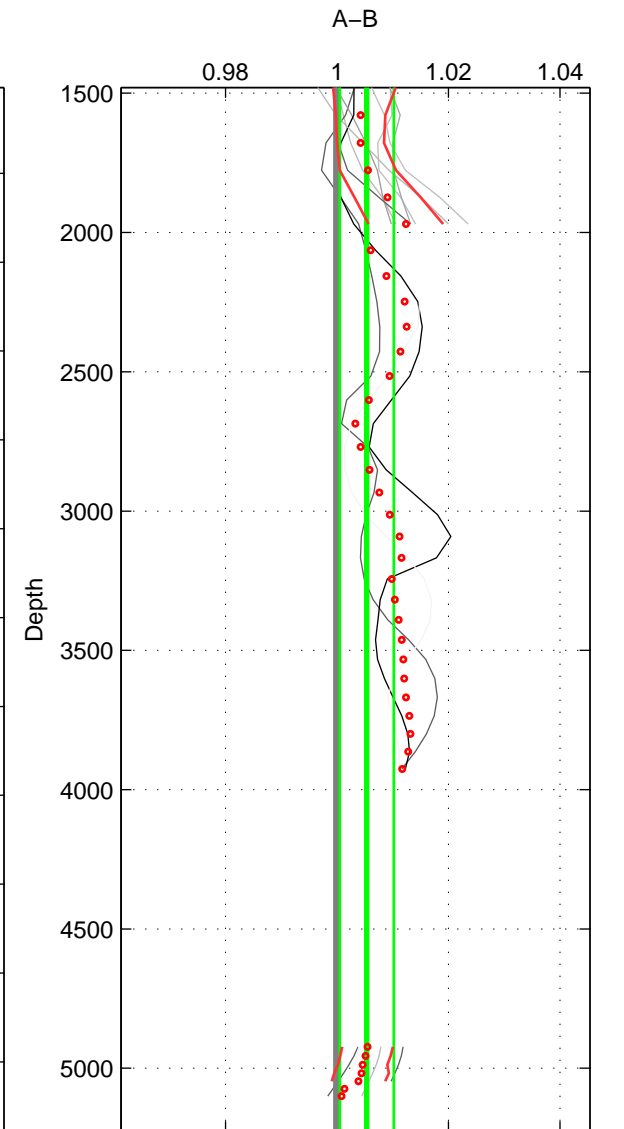

Cruise A (red). Date: Mar 1991 Cruisename: 479-31DS19910307

Cruise B (blue). Date: Sep 1999 Cruisename: 585-49NZ19990823

\*\*\* "Favourite" values are means of spaces 1 2 3.

	Offset	O.StDev	Ratio	R.Stdev	Rating
SIGMA:	-0.011	0.015	0.996	0.005	3
THETA:	0.014	0.017	1.005	0.006	3
DEPTH:	0.014	0.013	1.005	0.005	3
FAV. :	0.006	0.015	1.002	0.005	3

Profiles of A: 5  
 Profiles of B: 3  
 Diff profs : 15  
 WMoffset (A-B): -0.011  
 WMoffset stdev: 0.014892  
 WMratio (A/B): 0.99643  
 WMratio stdev: 0.0048344

Quality (1-5): 3

Profiles of A: 5  
 Profiles of B: 3  
 Diff profs : 15  
 WMoffset (A-B): 0.014262  
 WMoffset stdev: 0.017125  
 WMratio (A/B): 1.005  
 WMratio stdev: 0.0063566

Quality (1-5): 3

Profiles of A: 5  
 Profiles of B: 3  
 Diff profs : 13  
 WMoffset (A-B): 0.014393  
 WMoffset stdev: 0.013119  
 WMratio (A/B): 1.0053  
 WMratio stdev: 0.0048388

Quality (1-5): 3