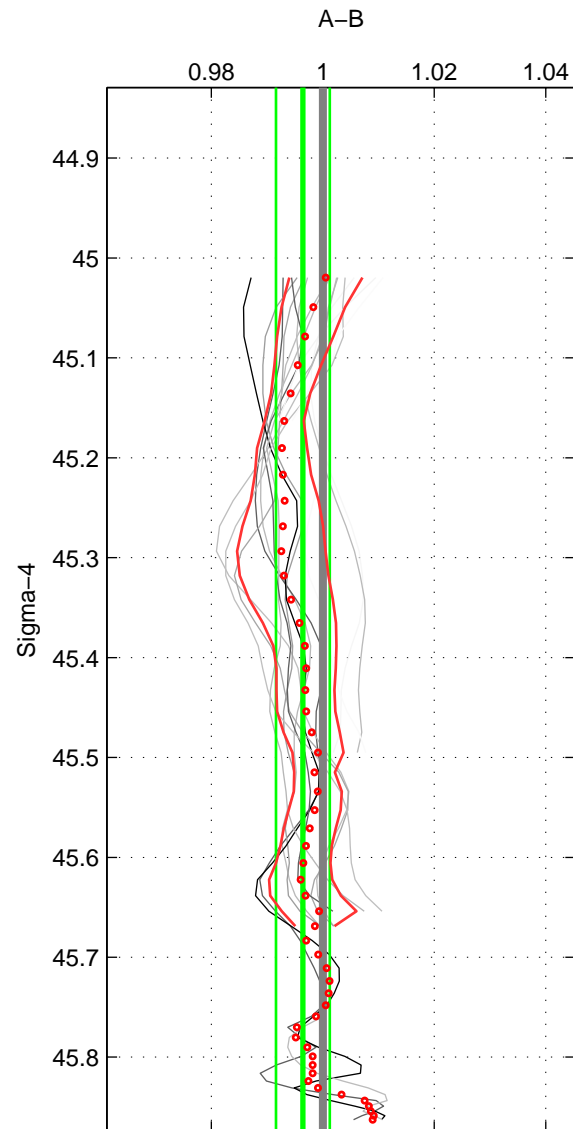

Cruise A (red). Date: Mar 1991 Cruisename: 479-31DS19910307

Cruise B (blue). Date: Sep 1999 Cruisename: 585-49NZ19990823

\*\*\* "Favourite" values are means of spaces 1 2 3.

	Offset	O.StDev	Ratio	R.Stdev	Rating
SIGMA:	-0.011	0.015	0.996	0.005	3
THETA:	0.014	0.017	1.005	0.006	3
DEPTH:	0.014	0.013	1.005	0.005	3
FAV. :	0.006	0.015	1.002	0.005	3

Profiles of A: 5  
 Profiles of B: 3  
 Diff profs : 15  
 WMoffset (A-B): -0.011  
 WMoffset stdev: 0.014892  
 WMratio (A/B): 0.99643  
 WMratio stdev: 0.0048344

Quality (1-5): 3

Profiles of A: 5  
 Profiles of B: 3  
 Diff profs : 15  
 WMoffset (A-B): 0.014262  
 WMoffset stdev: 0.017125  
 WMratio (A/B): 1.005  
 WMratio stdev: 0.0063566

Quality (1-5): 3

Profiles of A: 5  
 Profiles of B: 3  
 Diff profs : 13  
 WMoffset (A-B): 0.014393  
 WMoffset stdev: 0.013119  
 WMratio (A/B): 1.0053  
 WMratio stdev: 0.0048388

Quality (1-5): 3