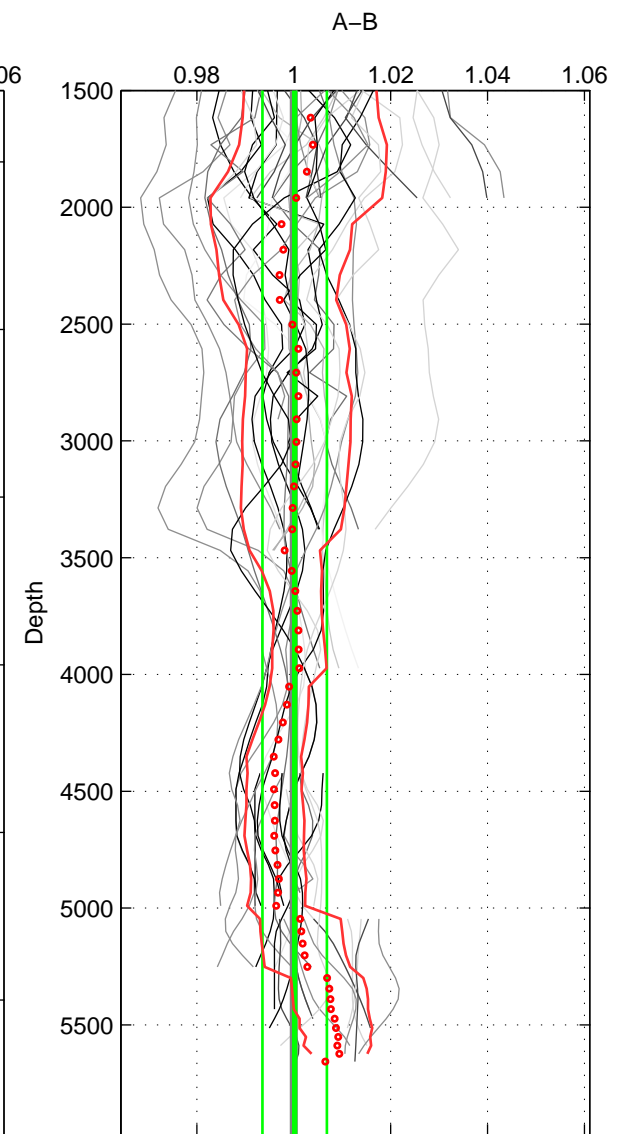

Cruise A (red). Date: Jun 2001 Cruisename: 591-49NZ20010604
 Cruise B (blue). Date: Aug 2004 Cruisename: 601-49NZ20040807

*** "Favourite" values are means of spaces 1 2 3.

	Offset	O.StDev	Ratio	R.Stdev	Rating
SIGMA:	0.004	0.015	1.002	0.006	5
THETA:	0.006	0.018	1.002	0.007	5
DEPTH:	0.001	0.017	1.000	0.007	5
FAV.:	0.004	0.017	1.001	0.006	5

Profiles of A: 13
 Profiles of B: 17
 Diff profs : 36
 WMoffset (A-B): 0.004331
 WMoffset stdev: 0.015464
 WMratio (A/B): 1.0017
 WMratio stdev: 0.0058397

Quality (1-5): 5

Profiles of A: 13
 Profiles of B: 17
 Diff profs : 36
 WMoffset (A-B): 0.0061358
 WMoffset stdev: 0.018307
 WMratio (A/B): 1.0024
 WMratio stdev: 0.0069937

Quality (1-5): 5

Profiles of A: 13
 Profiles of B: 17
 Diff profs : 36
 WMoffset (A-B): 0.00058007
 WMoffset stdev: 0.0167
 WMratio (A/B): 1.0002
 WMratio stdev: 0.0066443

Quality (1-5): 5