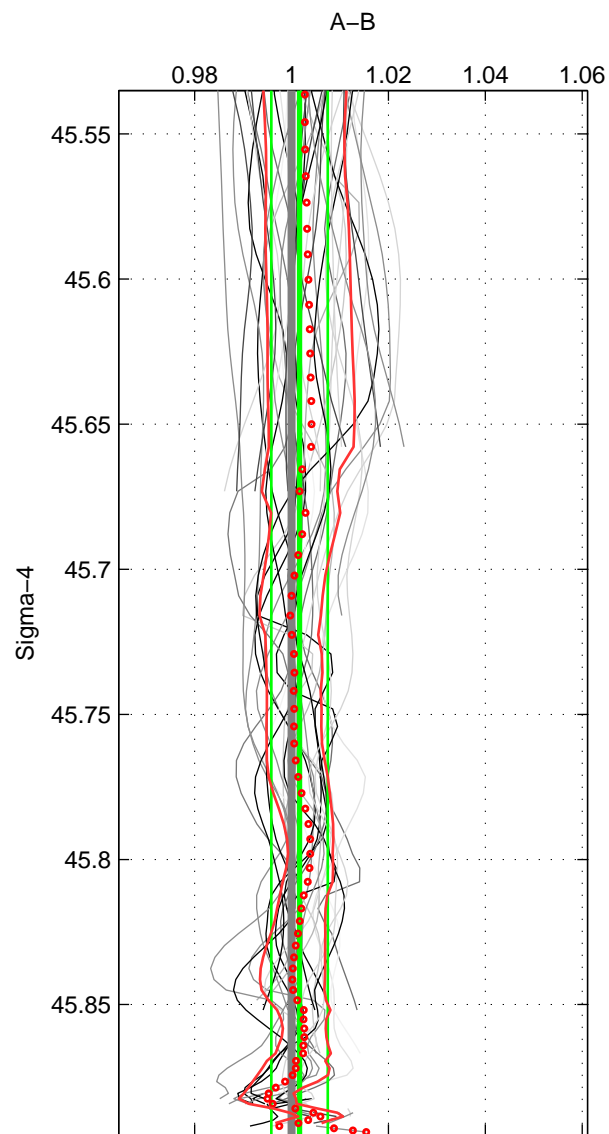

Cruise A (red). Date: Jun 2001 Cruisename: 591-49NZ20010604
 Cruise B (blue). Date: Aug 2004 Cruisename: 601-49NZ20040807

*** "Favourite" values are means of spaces 1 2 3.

	Offset	O.StDev	Ratio	R.Stdev	Rating
SIGMA:	0.004	0.015	1.002	0.006	5
THETA:	0.006	0.018	1.002	0.007	5
DEPTH:	0.001	0.017	1.000	0.007	5
FAV.:	0.004	0.017	1.001	0.006	5

Profiles of A: 13
 Profiles of B: 17
 Diff profs : 36
 WMoffset (A-B): 0.004331
 WMoffset stdev: 0.015464
 WMratio (A/B): 1.0017
 WMratio stdev: 0.0058397

Quality (1-5): 5

Profiles of A: 13
 Profiles of B: 17
 Diff profs : 36
 WMoffset (A-B): 0.0061358
 WMoffset stdev: 0.018307
 WMratio (A/B): 1.0024
 WMratio stdev: 0.0069937

Quality (1-5): 5

Profiles of A: 13
 Profiles of B: 17
 Diff profs : 36
 WMoffset (A-B): 0.00058007
 WMoffset stdev: 0.0167
 WMratio (A/B): 1.0002
 WMratio stdev: 0.0066443

Quality (1-5): 5