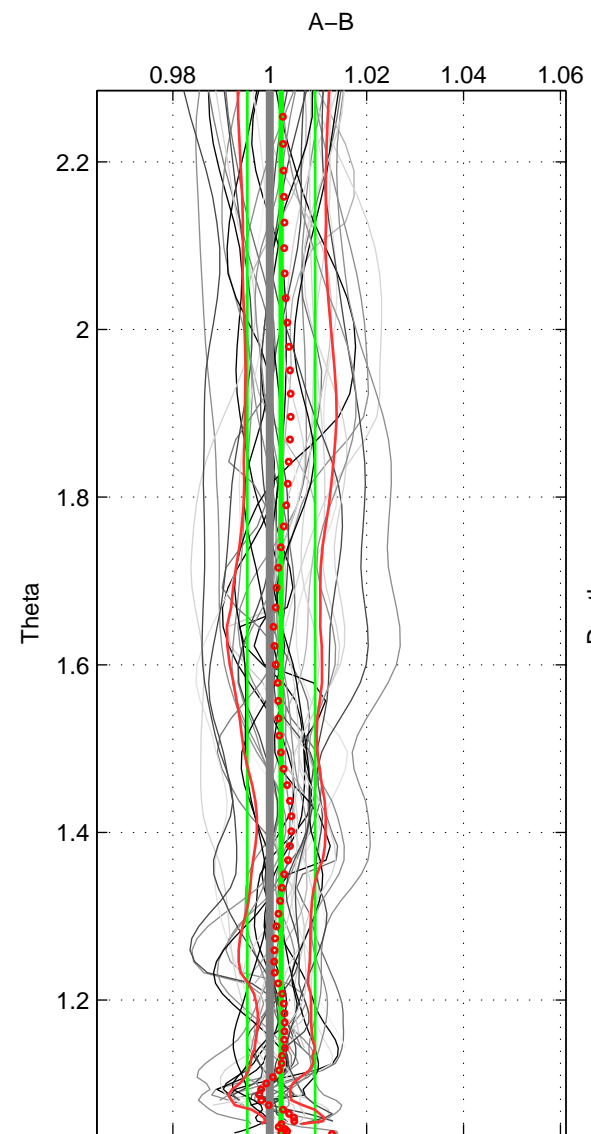

Cruise A (red). Date: Jun 2001 Cruisename: 591-49NZ20010604
 Cruise B (blue). Date: Aug 2004 Cruisename: 601-49NZ20040807

*** "Favourite" values are means of spaces 1 2 3.

	Offset	O.StDev	Ratio	R.Stdev	Rating
SIGMA:	0.004	0.015	1.002	0.006	5
THETA:	0.006	0.018	1.002	0.007	5
DEPTH:	0.001	0.017	1.000	0.007	5
FAV.:	0.004	0.017	1.001	0.006	5

Profiles of A: 13
 Profiles of B: 17
 Diff profs : 36
 WMoffset (A-B): 0.004331
 WMoffset stdev: 0.015464
 WMratio (A/B): 1.0017
 WMratio stdev: 0.0058397

Quality (1-5): 5

Profiles of A: 13
 Profiles of B: 17
 Diff profs : 36
 WMoffset (A-B): 0.0061358
 WMoffset stdev: 0.018307
 WMratio (A/B): 1.0024
 WMratio stdev: 0.0069937

Quality (1-5): 5

Profiles of A: 13
 Profiles of B: 17
 Diff profs : 36
 WMoffset (A-B): 0.00058007
 WMoffset stdev: 0.0167
 WMratio (A/B): 1.0002
 WMratio stdev: 0.0066443

Quality (1-5): 5