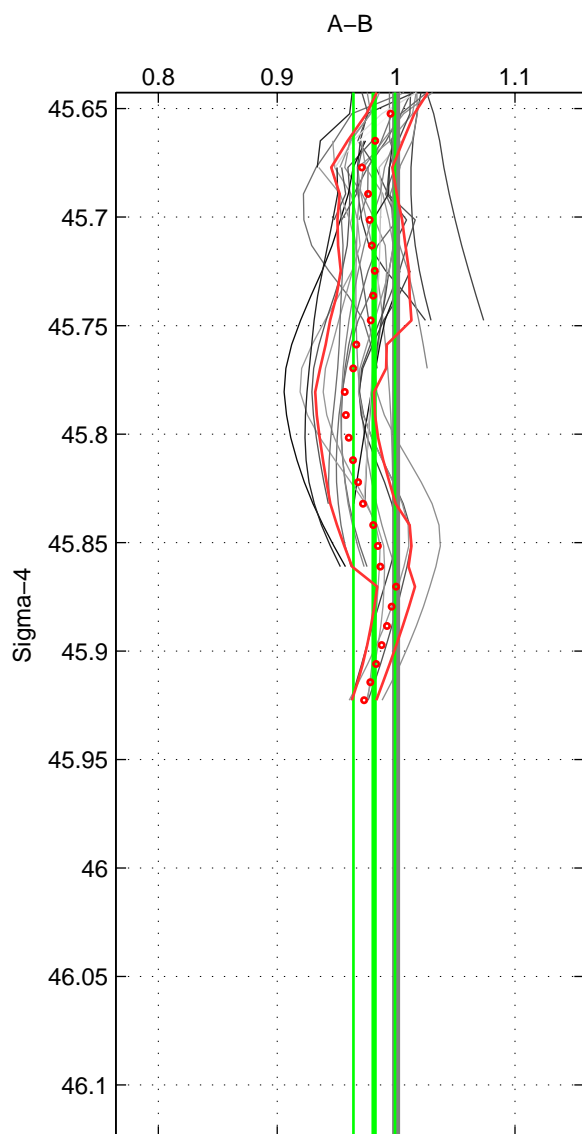

Cruise A (red). Date: Aug 1997 Cruisename: 63-34AR19970805

Cruise B (blue). Date: Jul 1992 Cruisename: 85-58JH19920712

*** "Favourite" values are means of spaces 1 2 3.

	Offset	O.StDev	Ratio	R.Stdev	Rating
SIGMA:	-0.018	0.017	0.981	0.017	3
THETA:	-0.012	0.019	0.988	0.020	3
DEPTH:	-0.039	0.030	0.964	0.027	3
FAV. :	-0.023	0.022	0.978	0.022	3

Profiles of A: 10
 Profiles of B: 6
 Diff profs : 33
 WMoffset (A-B): -0.018322
 WMoffset stdev: 0.01711
 WMratio (A/B): 0.9815
 WMratio stdev: 0.017499

Quality (1-5): 3

Profiles of A: 10
 Profiles of B: 6
 Diff profs : 30
 WMoffset (A-B): -0.012354
 WMoffset stdev: 0.018964
 WMratio (A/B): 0.98753
 WMratio stdev: 0.019537

Quality (1-5): 3

Profiles of A: 10
 Profiles of B: 6
 Diff profs : 31
 WMoffset (A-B): -0.039226
 WMoffset stdev: 0.030244
 WMratio (A/B): 0.96423
 WMratio stdev: 0.027492

Quality (1-5): 3