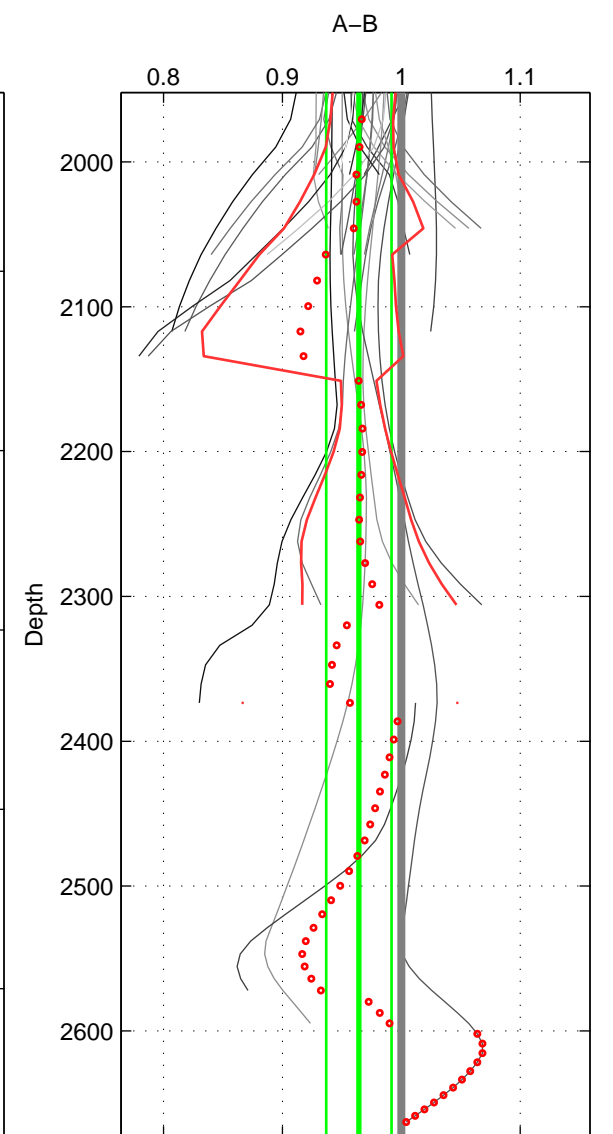

Cruise A (red). Date: Aug 1997 Cruisename: 63-34AR19970805

Cruise B (blue). Date: Jul 1992 Cruisename: 85-58JH19920712

*** "Favourite" values are means of spaces 1 2 3.

	Offset	O.StDev	Ratio	R.Stdev	Rating
SIGMA:	-0.018	0.017	0.981	0.017	3
THETA:	-0.012	0.019	0.988	0.020	3
DEPTH:	-0.039	0.030	0.964	0.027	3
FAV. :	-0.023	0.022	0.978	0.022	3

Profiles of A: 10
 Profiles of B: 6
 Diff profs : 33
 WMoffset (A-B): -0.018322
 WMoffset stdev: 0.01711
 WMratio (A/B): 0.9815
 WMratio stdev: 0.017499

Quality (1-5): 3

Profiles of A: 10
 Profiles of B: 6
 Diff profs : 30
 WMoffset (A-B): -0.012354
 WMoffset stdev: 0.018964
 WMratio (A/B): 0.98753
 WMratio stdev: 0.019537

Quality (1-5): 3

Profiles of A: 10
 Profiles of B: 6
 Diff profs : 31
 WMoffset (A-B): -0.039226
 WMoffset stdev: 0.030244
 WMratio (A/B): 0.96423
 WMratio stdev: 0.027492

Quality (1-5): 3