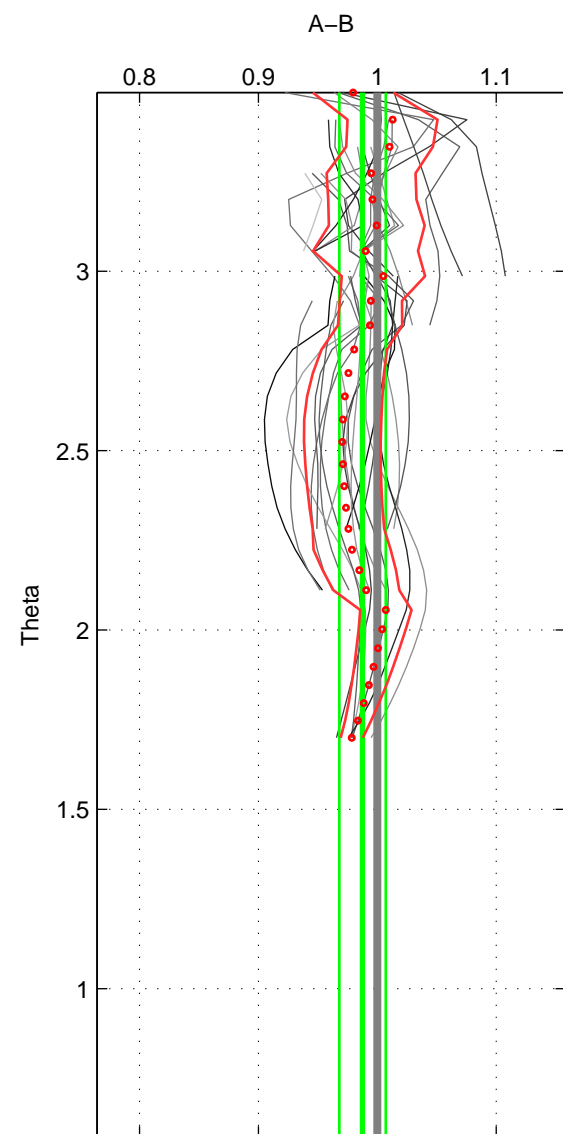

Cruise A (red). Date: Aug 1997 Cruisename: 63-34AR19970805

Cruise B (blue). Date: Jul 1992 Cruisename: 85-58JH19920712

*** "Favourite" values are means of spaces 1 2 3.

	Offset	O.StDev	Ratio	R.Stdev	Rating
SIGMA:	-0.018	0.017	0.981	0.017	3
THETA:	-0.012	0.019	0.988	0.020	3
DEPTH:	-0.039	0.030	0.964	0.027	3
FAV. :	-0.023	0.022	0.978	0.022	3

Profiles of A: 10
 Profiles of B: 6
 Diff profs : 33
 WMoffset (A-B): -0.018322
 WMoffset stdev: 0.01711
 WMratio (A/B): 0.9815
 WMratio stdev: 0.017499

Quality (1-5): 3

Profiles of A: 10
 Profiles of B: 6
 Diff profs : 30
 WMoffset (A-B): -0.012354
 WMoffset stdev: 0.018964
 WMratio (A/B): 0.98753
 WMratio stdev: 0.019537

Quality (1-5): 3

Profiles of A: 10
 Profiles of B: 6
 Diff profs : 31
 WMoffset (A-B): -0.039226
 WMoffset stdev: 0.030244
 WMratio (A/B): 0.96423
 WMratio stdev: 0.027492

Quality (1-5): 3