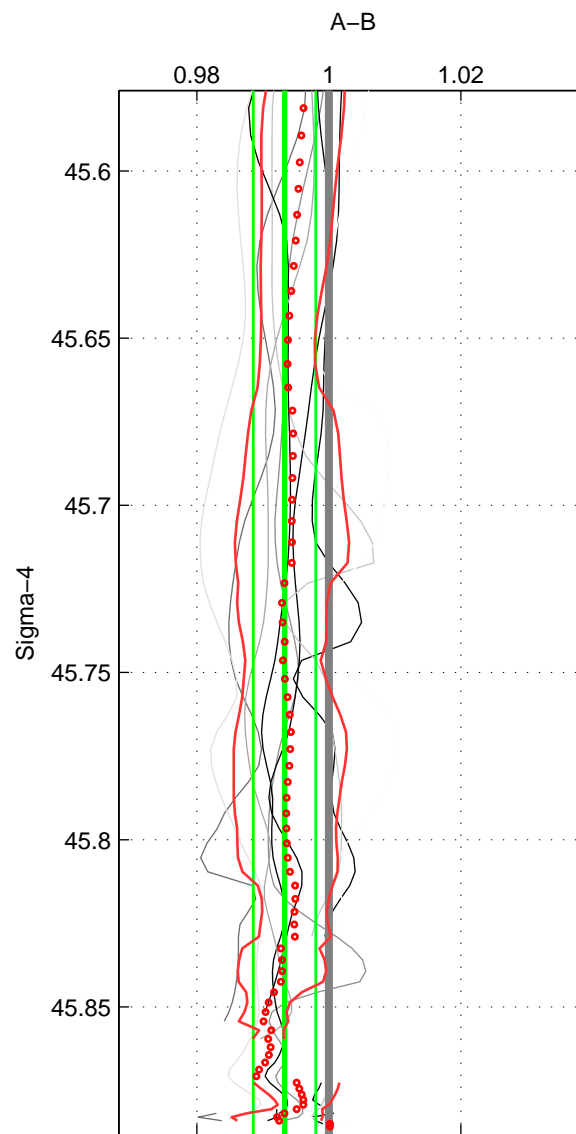

Cruise A (red). Date: Aug 2004 Cruisename: 601-49NZ20040807
 Cruise B (blue). Date: Mar 2005 Cruisename: 604-49NZ20050228

*** "Favourite" values are means of spaces 1 2.

	Offset	O.StDev	Ratio	R.Stdev	Rating
SIGMA:	-0.018	0.013	0.993	0.005	5
THETA:	-0.016	0.016	0.994	0.006	5
DEPTH:	-0.013	0.017	0.995	0.007	4
FAV. :	-0.017	0.015	0.994	0.005	5

Profiles of A: 9
 Profiles of B: 3
 Diff profs : 9
 WMoffset (A-B): -0.018394
 WMoffset stdev: 0.012635
 WMratio (A/B): 0.99327
 WMratio stdev: 0.0047276

Quality (1-5): 5

Profiles of A: 9
 Profiles of B: 3
 Diff profs : 9
 WMoffset (A-B): -0.016306
 WMoffset stdev: 0.01643
 WMratio (A/B): 0.9941
 WMratio stdev: 0.0059743

Quality (1-5): 5

Profiles of A: 9
 Profiles of B: 3
 Diff profs : 9
 WMoffset (A-B): -0.012632
 WMoffset stdev: 0.017136
 WMratio (A/B): 0.99517
 WMratio stdev: 0.0067038

Quality (1-5): 4