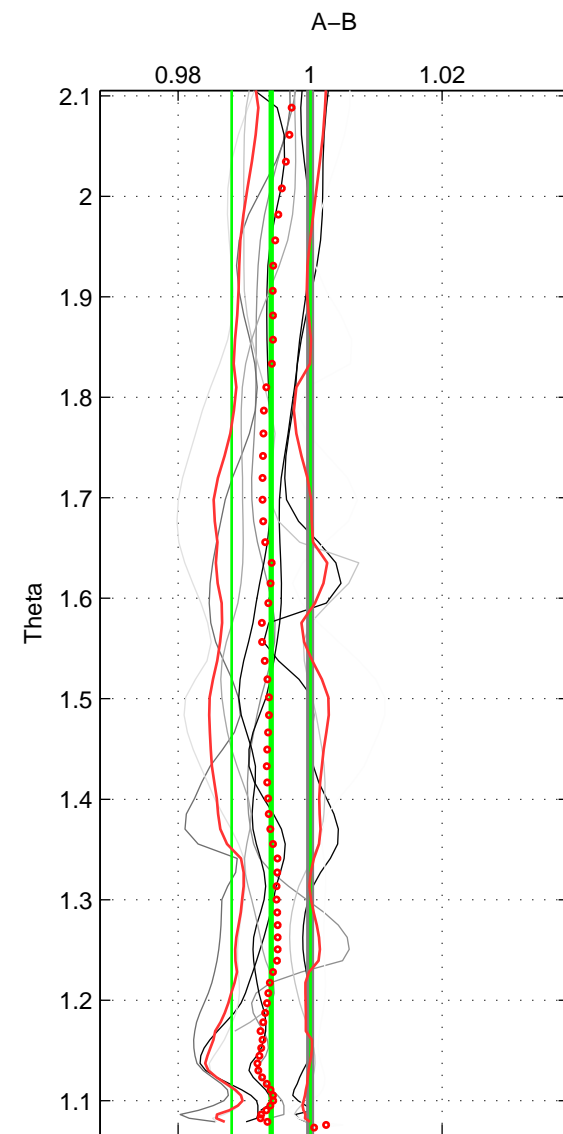

Cruise A (red). Date: Aug 2004 Cruisename: 601-49NZ20040807
 Cruise B (blue). Date: Mar 2005 Cruisename: 604-49NZ20050228

*** "Favourite" values are means of spaces 1 2.

	Offset	O.StDev	Ratio	R.Stdev	Rating
SIGMA:	-0.018	0.013	0.993	0.005	5
THETA:	-0.016	0.016	0.994	0.006	5
DEPTH:	-0.013	0.017	0.995	0.007	4
FAV. :	-0.017	0.015	0.994	0.005	5

Profiles of A: 9
 Profiles of B: 3
 Diff profs : 9
 WMoffset (A-B): -0.018394
 WMoffset stdev: 0.012635
 WMratio (A/B): 0.99327
 WMratio stdev: 0.0047276

Quality (1-5): 5

Profiles of A: 9
 Profiles of B: 3
 Diff profs : 9
 WMoffset (A-B): -0.016306
 WMoffset stdev: 0.01643
 WMratio (A/B): 0.9941
 WMratio stdev: 0.0059743

Quality (1-5): 5

Profiles of A: 9
 Profiles of B: 3
 Diff profs : 9
 WMoffset (A-B): -0.012632
 WMoffset stdev: 0.017136
 WMratio (A/B): 0.99517
 WMratio stdev: 0.0067038

Quality (1-5): 4