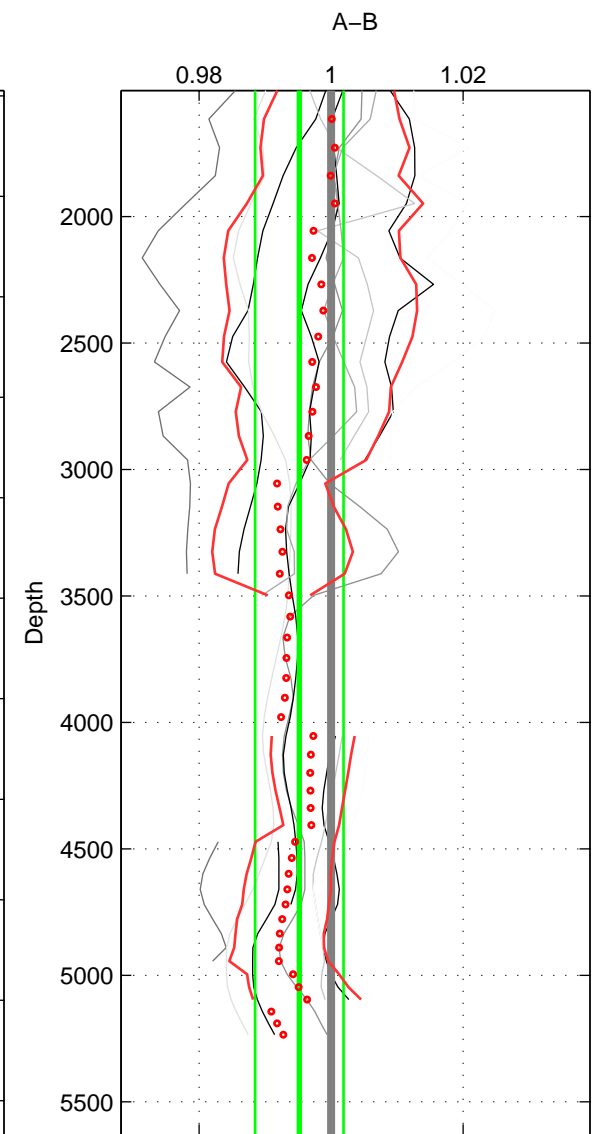

Cruise A (red). Date: Aug 2004 Cruisename: 601-49NZ20040807
 Cruise B (blue). Date: Mar 2005 Cruisename: 604-49NZ20050228

*** "Favourite" values are means of spaces 1 2.

	Offset	O.StDev	Ratio	R.Stdev	Rating
SIGMA:	-0.018	0.013	0.993	0.005	5
THETA:	-0.016	0.016	0.994	0.006	5
DEPTH:	-0.013	0.017	0.995	0.007	4
FAV. :	-0.017	0.015	0.994	0.005	5

Profiles of A: 9
 Profiles of B: 3
 Diff profs : 9
 WMoffset (A-B): -0.018394
 WMoffset stdev: 0.012635
 WMratio (A/B): 0.99327
 WMratio stdev: 0.0047276

Quality (1-5): 5

Profiles of A: 9
 Profiles of B: 3
 Diff profs : 9
 WMoffset (A-B): -0.016306
 WMoffset stdev: 0.01643
 WMratio (A/B): 0.9941
 WMratio stdev: 0.0059743

Quality (1-5): 5

Profiles of A: 9
 Profiles of B: 3
 Diff profs : 9
 WMoffset (A-B): -0.012632
 WMoffset stdev: 0.017136
 WMratio (A/B): 0.99517
 WMratio stdev: 0.0067038

Quality (1-5): 4