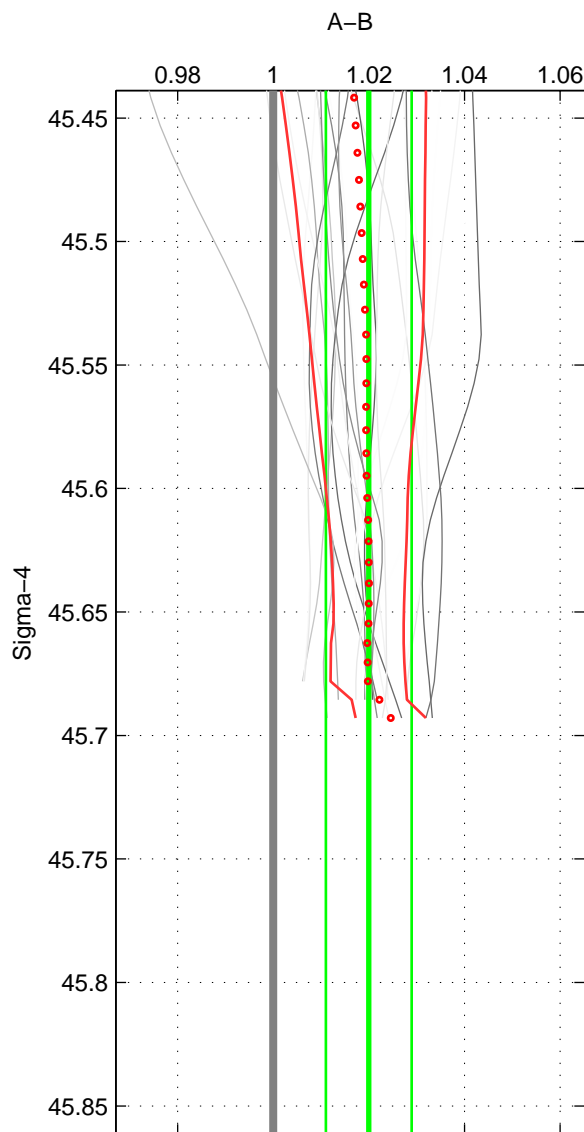

Cruise A (red). Date: Nov 1995 Cruisename: 625-49RY19951115

Cruise B (blue). Date: Jul 2001 Cruisename: 656-49UF20010710

*** "Favourite" values are means of spaces 1 2.

	Offset	O.StDev	Ratio	R.Stdev	Rating
SIGMA:	0.055	0.024	1.020	0.009	5
THETA:	0.046	0.005	1.018	0.002	5
DEPTH:	0.058	0.004	1.021	0.001	3
FAV.:	0.050	0.014	1.019	0.005	5

Profiles of A: 16
 Profiles of B: 8
 Diff profs : 23
 WMoffset (A-B): 0.054527
 WMoffset stdev: 0.023944
 WMratio (A/B): 1.02
 WMratio stdev: 0.0089592

Quality (1-5): 5

Profiles of A: 16
 Profiles of B: 8
 Diff profs : 23
 WMoffset (A-B): 0.046037
 WMoffset stdev: 0.0050503
 WMratio (A/B): 1.018
 WMratio stdev: 0.001985

Quality (1-5): 5

Profiles of A: 16
 Profiles of B: 8
 Diff profs : 23
 WMoffset (A-B): 0.058261
 WMoffset stdev: 0.0038385
 WMratio (A/B): 1.0213
 WMratio stdev: 0.0011161

Quality (1-5): 3

Please note that statistics are bad.