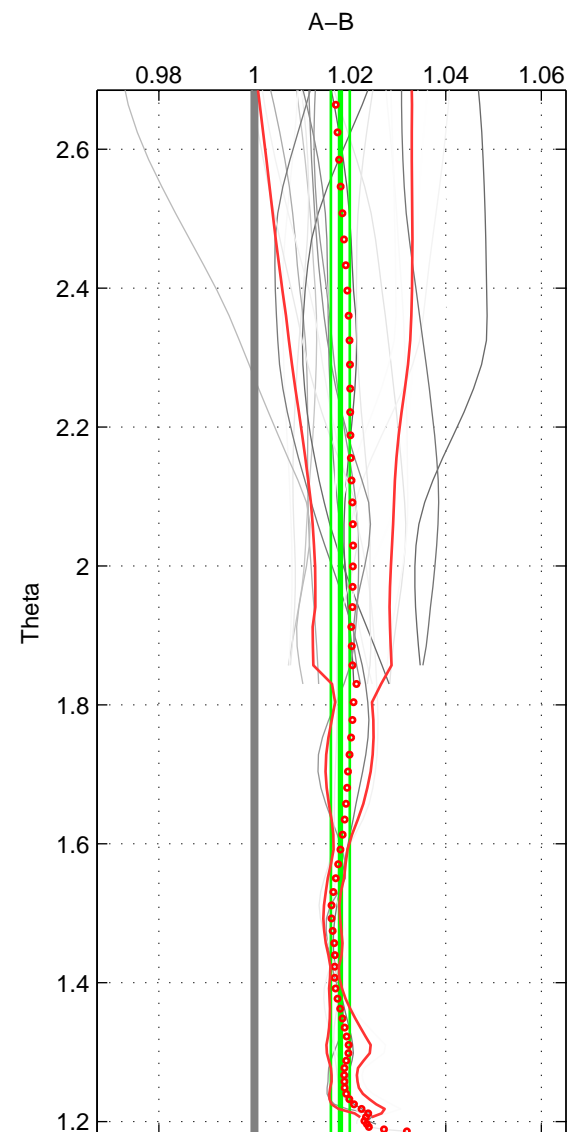

Cruise A (red). Date: Nov 1995 Cruisename: 625-49RY19951115

Cruise B (blue). Date: Jul 2001 Cruisename: 656-49UF20010710

*** "Favourite" values are means of spaces 1 2.

	Offset	O.StDev	Ratio	R.Stdev	Rating
SIGMA:	0.055	0.024	1.020	0.009	5
THETA:	0.046	0.005	1.018	0.002	5
DEPTH:	0.058	0.004	1.021	0.001	3
FAV.:	0.050	0.014	1.019	0.005	5

Profiles of A: 16
 Profiles of B: 8
 Diff profs : 23
 WMoffset (A-B): 0.054527
 WMoffset stdev: 0.023944
 WMratio (A/B): 1.02
 WMratio stdev: 0.0089592

Quality (1-5): 5

Profiles of A: 16
 Profiles of B: 8
 Diff profs : 23
 WMoffset (A-B): 0.046037
 WMoffset stdev: 0.0050503
 WMratio (A/B): 1.018
 WMratio stdev: 0.001985

Quality (1-5): 5

Profiles of A: 16
 Profiles of B: 8
 Diff profs : 23
 WMoffset (A-B): 0.058261
 WMoffset stdev: 0.0038385
 WMratio (A/B): 1.0213
 WMratio stdev: 0.0011161

Quality (1-5): 3

Please note that statistics are bad.