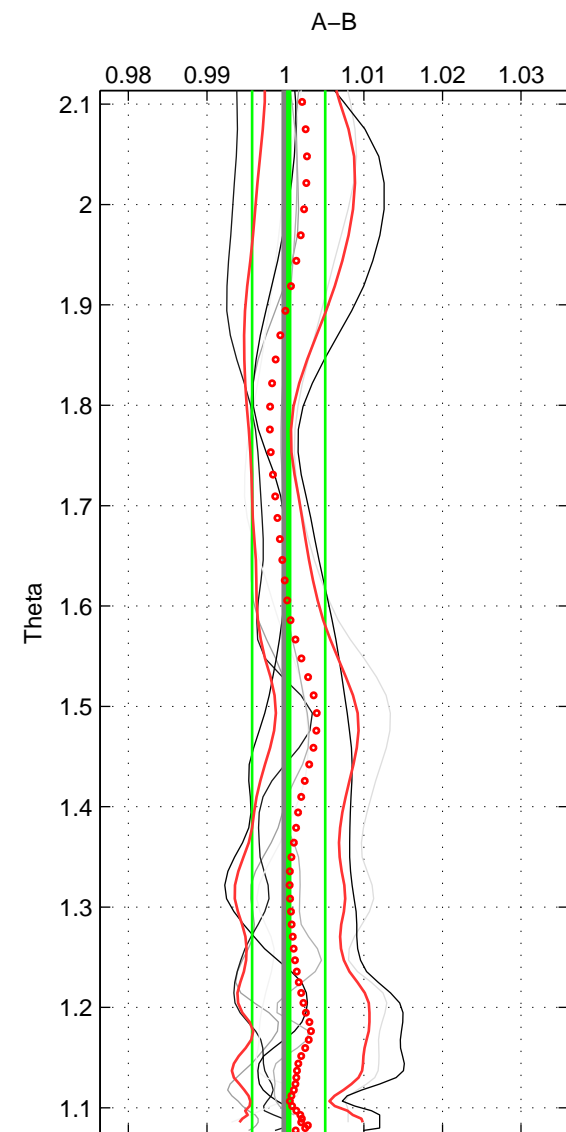

Cruise A (red). Date: Oct 2005 Cruisename: 606-49NZ20050913

Cruise B (blue). Date: Oct 2008 Cruisename: 615-49NZ20081011

\*\*\* "Favourite" values are means of spaces 1 2 3.

	Offset	O.StDev	Ratio	R.Stdev	Rating
SIGMA:	0.004	0.014	1.001	0.005	5
THETA:	0.001	0.013	1.000	0.005	5
DEPTH:	0.005	0.023	1.002	0.009	5
FAV.:	0.004	0.017	1.001	0.006	5

Profiles of A: 3  
 Profiles of B: 7  
 Diff profs : 7  
 WMoffset (A-B): 0.0043859  
 WMoffset stdev: 0.014285  
 WMratio (A/B): 1.0015  
 WMratio stdev: 0.0050249

Quality (1-5): 5

Profiles of A: 3  
 Profiles of B: 7  
 Diff profs : 7  
 WMoffset (A-B): 0.0012915  
 WMoffset stdev: 0.013264  
 WMratio (A/B): 1.0004  
 WMratio stdev: 0.0046586

Quality (1-5): 5

Profiles of A: 3  
 Profiles of B: 7  
 Diff profs : 7  
 WMoffset (A-B): 0.0048715  
 WMoffset stdev: 0.023224  
 WMratio (A/B): 1.0019  
 WMratio stdev: 0.009019

Quality (1-5): 5