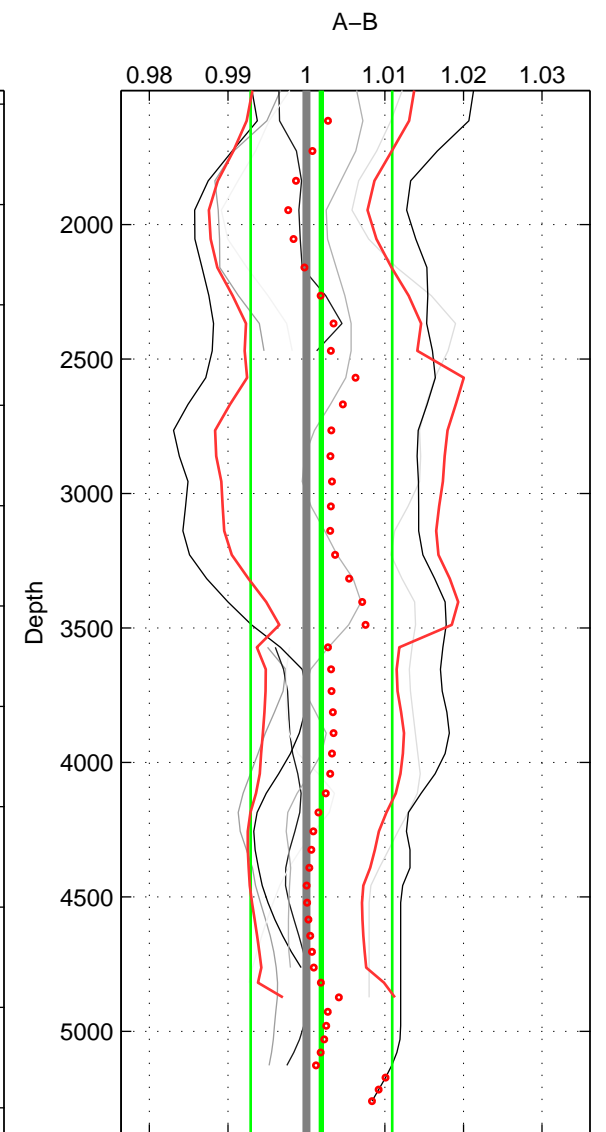

Cruise A (red). Date: Oct 2005 Cruisename: 606-49NZ20050913

Cruise B (blue). Date: Oct 2008 Cruisename: 615-49NZ20081011

\*\*\* "Favourite" values are means of spaces 1 2 3.

	Offset	O.StDev	Ratio	R.Stdev	Rating
SIGMA:	0.004	0.014	1.001	0.005	5
THETA:	0.001	0.013	1.000	0.005	5
DEPTH:	0.005	0.023	1.002	0.009	5
FAV.:	0.004	0.017	1.001	0.006	5

Profiles of A: 3  
 Profiles of B: 7  
 Diff profs : 7  
 WMoffset (A-B): 0.0043859  
 WMoffset stdev: 0.014285  
 WMratio (A/B): 1.0015  
 WMratio stdev: 0.0050249

Quality (1-5): 5

Profiles of A: 3  
 Profiles of B: 7  
 Diff profs : 7  
 WMoffset (A-B): 0.0012915  
 WMoffset stdev: 0.013264  
 WMratio (A/B): 1.0004  
 WMratio stdev: 0.0046586

Quality (1-5): 5

Profiles of A: 3  
 Profiles of B: 7  
 Diff profs : 7  
 WMoffset (A-B): 0.0048715  
 WMoffset stdev: 0.023224  
 WMratio (A/B): 1.0019  
 WMratio stdev: 0.009019

Quality (1-5): 5