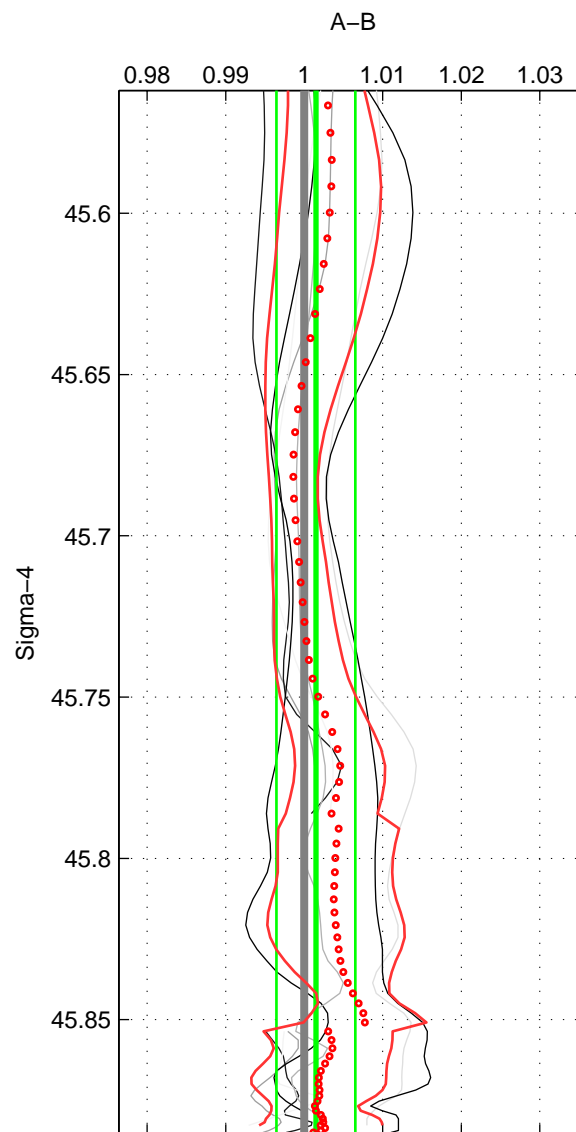

Cruise A (red). Date: Oct 2005 Cruisename: 606-49NZ20050913

Cruise B (blue). Date: Oct 2008 Cruisename: 615-49NZ20081011

\*\*\* "Favourite" values are means of spaces 1 2 3.

	Offset	O.StDev	Ratio	R.Stdev	Rating
SIGMA:	0.004	0.014	1.001	0.005	5
THETA:	0.001	0.013	1.000	0.005	5
DEPTH:	0.005	0.023	1.002	0.009	5
FAV.:	0.004	0.017	1.001	0.006	5

Profiles of A: 3  
 Profiles of B: 7  
 Diff profs : 7  
 WMoffset (A-B): 0.0043859  
 WMoffset stdev: 0.014285  
 WMratio (A/B): 1.0015  
 WMratio stdev: 0.0050249

Quality (1-5): 5

Profiles of A: 3  
 Profiles of B: 7  
 Diff profs : 7  
 WMoffset (A-B): 0.0012915  
 WMoffset stdev: 0.013264  
 WMratio (A/B): 1.0004  
 WMratio stdev: 0.0046586

Quality (1-5): 5

Profiles of A: 3  
 Profiles of B: 7  
 Diff profs : 7  
 WMoffset (A-B): 0.0048715  
 WMoffset stdev: 0.023224  
 WMratio (A/B): 1.0019  
 WMratio stdev: 0.009019

Quality (1-5): 5