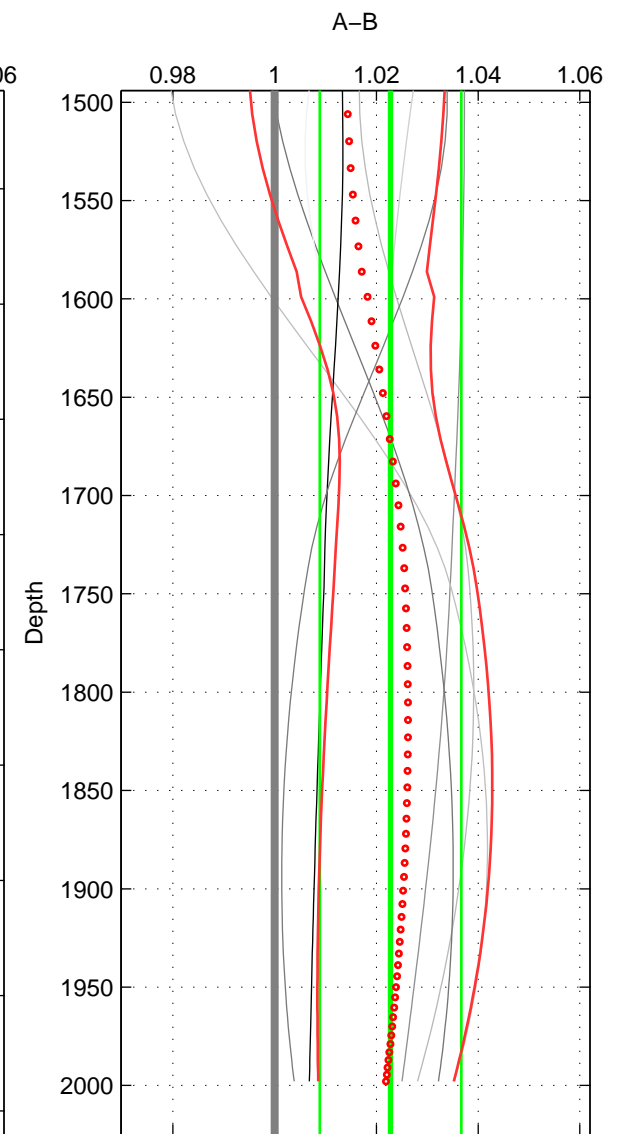

Cruise A (red). Date: Jul 2005 Cruisename: 669-49UF20050615

Cruise B (blue). Date: Jul 2001 Cruisename: 694-49UP20010619

*** "Favourite" values are means of spaces 1 2 3.

	Offset	O.StDev	Ratio	R.Stdev	Rating
SIGMA:	0.067	0.025	1.023	0.009	2
THETA:	0.069	0.025	1.024	0.009	2
DEPTH:	0.066	0.040	1.023	0.014	2
FAV.:	0.068	0.030	1.023	0.010	2

Profiles of A: 6
 Profiles of B: 2
 Diff profs : 8
 WMoffset (A-B): 0.067253
 WMoffset stdev: 0.024751
 WMratio (A/B): 1.0231
 WMratio stdev: 0.0086346

Quality (1-5): 2

Profiles of A: 6
 Profiles of B: 2
 Diff profs : 8
 WMoffset (A-B): 0.069285
 WMoffset stdev: 0.024576
 WMratio (A/B): 1.0238
 WMratio stdev: 0.0085794

Quality (1-5): 2

Profiles of A: 6
 Profiles of B: 2
 Diff profs : 8
 WMoffset (A-B): 0.066253
 WMoffset stdev: 0.040472
 WMratio (A/B): 1.0228
 WMratio stdev: 0.013923

Quality (1-5): 2