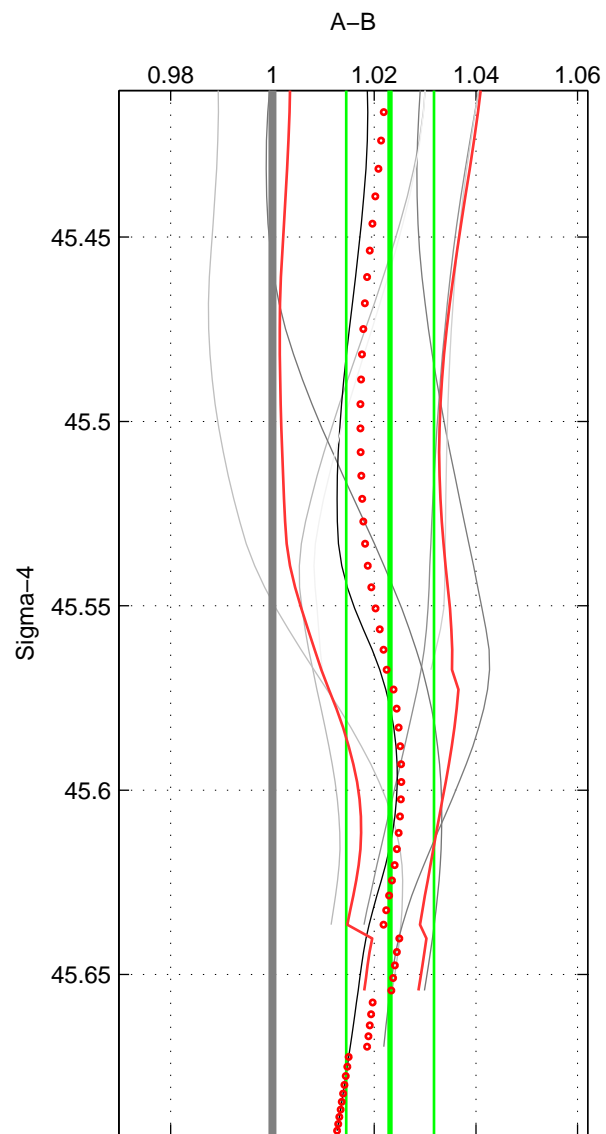

Cruise A (red). Date: Jul 2005 Cruisename: 669-49UF20050615

Cruise B (blue). Date: Jul 2001 Cruisename: 694-49UP20010619

*** "Favourite" values are means of spaces 1 2 3.

	Offset	O.StDev	Ratio	R.Stdev	Rating
SIGMA:	0.067	0.025	1.023	0.009	2
THETA:	0.069	0.025	1.024	0.009	2
DEPTH:	0.066	0.040	1.023	0.014	2
FAV.:	0.068	0.030	1.023	0.010	2

Profiles of A: 6
 Profiles of B: 2
 Diff profs : 8
 WMoffset (A-B): 0.067253
 WMoffset stdev: 0.024751
 WMratio (A/B): 1.0231
 WMratio stdev: 0.0086346

Quality (1-5): 2

Profiles of A: 6
 Profiles of B: 2
 Diff profs : 8
 WMoffset (A-B): 0.069285
 WMoffset stdev: 0.024576
 WMratio (A/B): 1.0238
 WMratio stdev: 0.0085794

Quality (1-5): 2

Profiles of A: 6
 Profiles of B: 2
 Diff profs : 8
 WMoffset (A-B): 0.066253
 WMoffset stdev: 0.040472
 WMratio (A/B): 1.0228
 WMratio stdev: 0.013923

Quality (1-5): 2