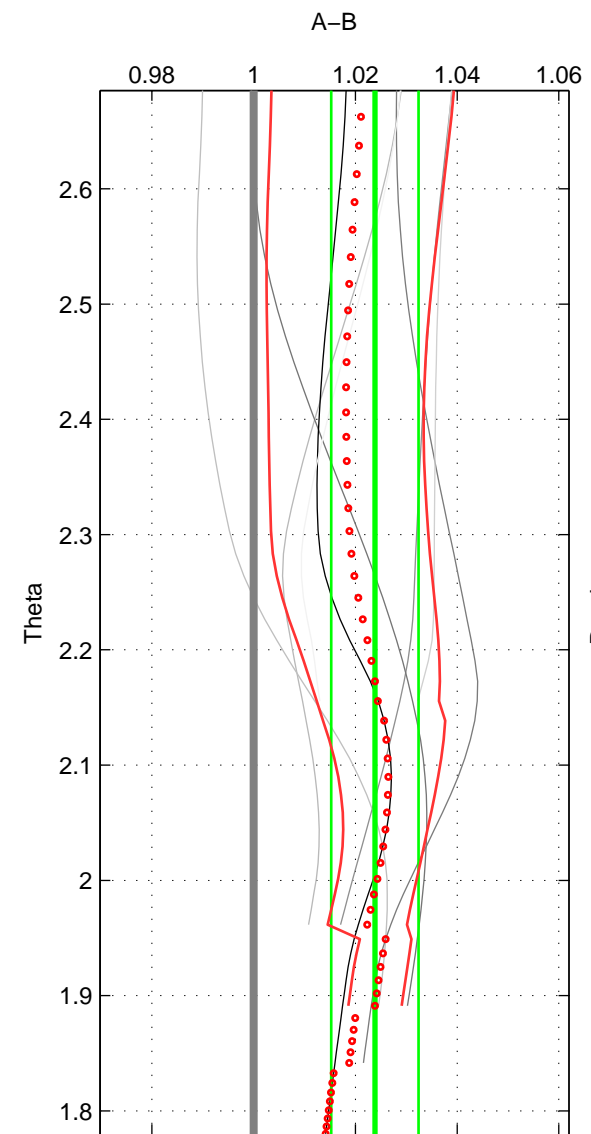

Cruise A (red). Date: Jul 2005 Cruisename: 669-49UF20050615

Cruise B (blue). Date: Jul 2001 Cruisename: 694-49UP20010619

*** "Favourite" values are means of spaces 1 2 3.

	Offset	O.StDev	Ratio	R.Stdev	Rating
SIGMA:	0.067	0.025	1.023	0.009	2
THETA:	0.069	0.025	1.024	0.009	2
DEPTH:	0.066	0.040	1.023	0.014	2
FAV.:	0.068	0.030	1.023	0.010	2

Profiles of A: 6
 Profiles of B: 2
 Diff profs : 8
 WMoffset (A-B): 0.067253
 WMoffset stdev: 0.024751
 WMratio (A/B): 1.0231
 WMratio stdev: 0.0086346

Quality (1-5): 2

Profiles of A: 6
 Profiles of B: 2
 Diff profs : 8
 WMoffset (A-B): 0.069285
 WMoffset stdev: 0.024576
 WMratio (A/B): 1.0238
 WMratio stdev: 0.0085794

Quality (1-5): 2

Profiles of A: 6
 Profiles of B: 2
 Diff profs : 8
 WMoffset (A-B): 0.066253
 WMoffset stdev: 0.040472
 WMratio (A/B): 1.0228
 WMratio stdev: 0.013923

Quality (1-5): 2