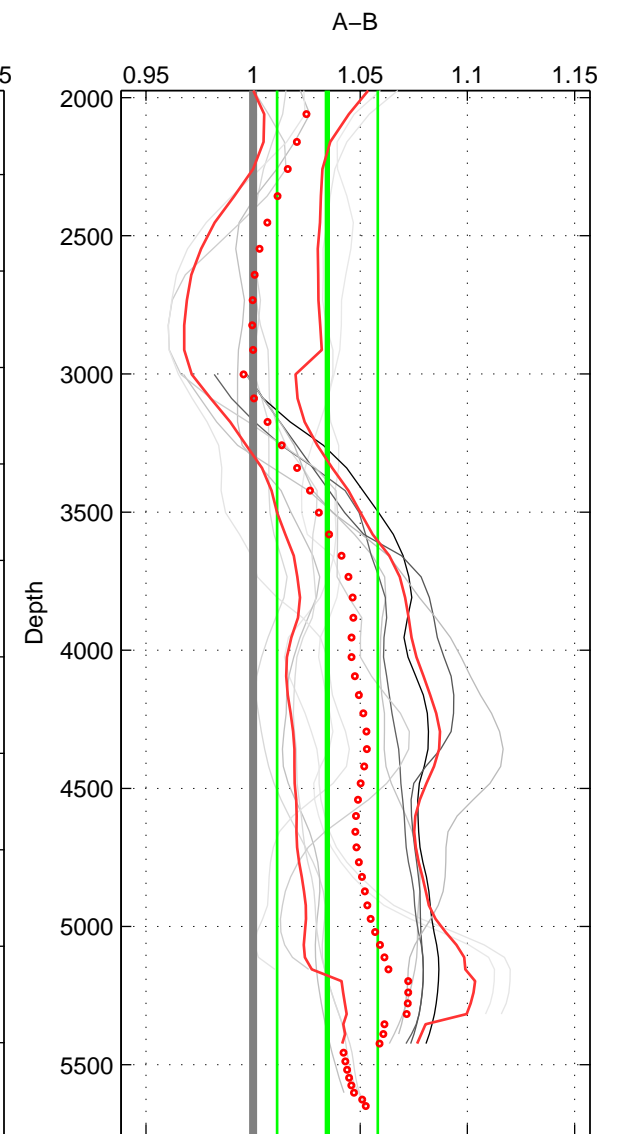

Cruise A (red). Date: Mar 2004 Cruisename: 168-06MT20040311

Cruise B (blue). Date: Oct 2003 Cruisename: 233-316N20030922

\*\*\* "Favourite" values are means of spaces 1 2 3.

	Offset	O.StDev	Ratio	R.Stdev	Rating
SIGMA:	0.029	0.029	1.022	0.022	5
THETA:	0.034	0.029	1.026	0.022	5
DEPTH:	0.046	0.032	1.035	0.023	5
FAV.:	0.036	0.030	1.028	0.022	5

Profiles of A: 4  
 Profiles of B: 7  
 Diff profs: 12  
 WMoffset (A-B): 0.029034  
 WMoffset stdev: 0.028775  
 WMratio (A/B): 1.0222  
 WMratio stdev: 0.021912

Quality (1-5): 5

Profiles of A: 4  
 Profiles of B: 7  
 Diff profs: 12  
 WMoffset (A-B): 0.033719  
 WMoffset stdev: 0.028561  
 WMratio (A/B): 1.0258  
 WMratio stdev: 0.021602

Quality (1-5): 5

Profiles of A: 4  
 Profiles of B: 7  
 Diff profs: 12  
 WMoffset (A-B): 0.045738  
 WMoffset stdev: 0.031623  
 WMratio (A/B): 1.0347  
 WMratio stdev: 0.023481

Quality (1-5): 5