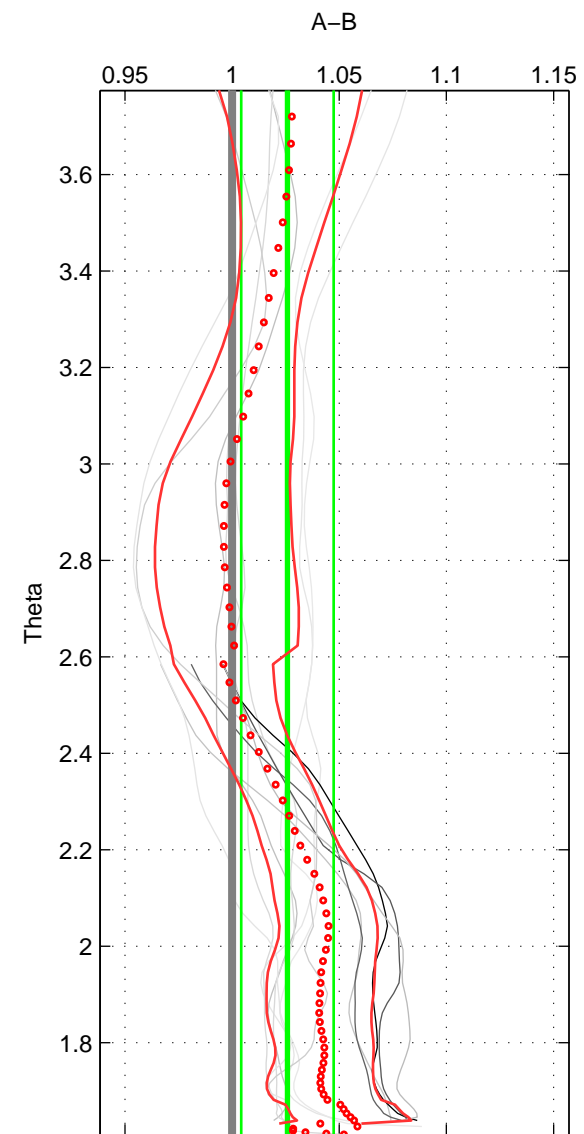

Cruise A (red). Date: Mar 2004 Cruisename: 168-06MT20040311

Cruise B (blue). Date: Oct 2003 Cruisename: 233-316N20030922

\*\*\* "Favourite" values are means of spaces 1 2 3.

	Offset	O.StDev	Ratio	R.Stdev	Rating
SIGMA:	0.029	0.029	1.022	0.022	5
THETA:	0.034	0.029	1.026	0.022	5
DEPTH:	0.046	0.032	1.035	0.023	5
FAV.:	0.036	0.030	1.028	0.022	5

Profiles of A: 4  
 Profiles of B: 7  
 Diff profs: 12  
 WMoffset (A-B): 0.029034  
 WMoffset stdev: 0.028775  
 WMratio (A/B): 1.0222  
 WMratio stdev: 0.021912

Quality (1-5): 5

Profiles of A: 4  
 Profiles of B: 7  
 Diff profs: 12  
 WMoffset (A-B): 0.033719  
 WMoffset stdev: 0.028561  
 WMratio (A/B): 1.0258  
 WMratio stdev: 0.021602

Quality (1-5): 5

Profiles of A: 4  
 Profiles of B: 7  
 Diff profs: 12  
 WMoffset (A-B): 0.045738  
 WMoffset stdev: 0.031623  
 WMratio (A/B): 1.0347  
 WMratio stdev: 0.023481

Quality (1-5): 5