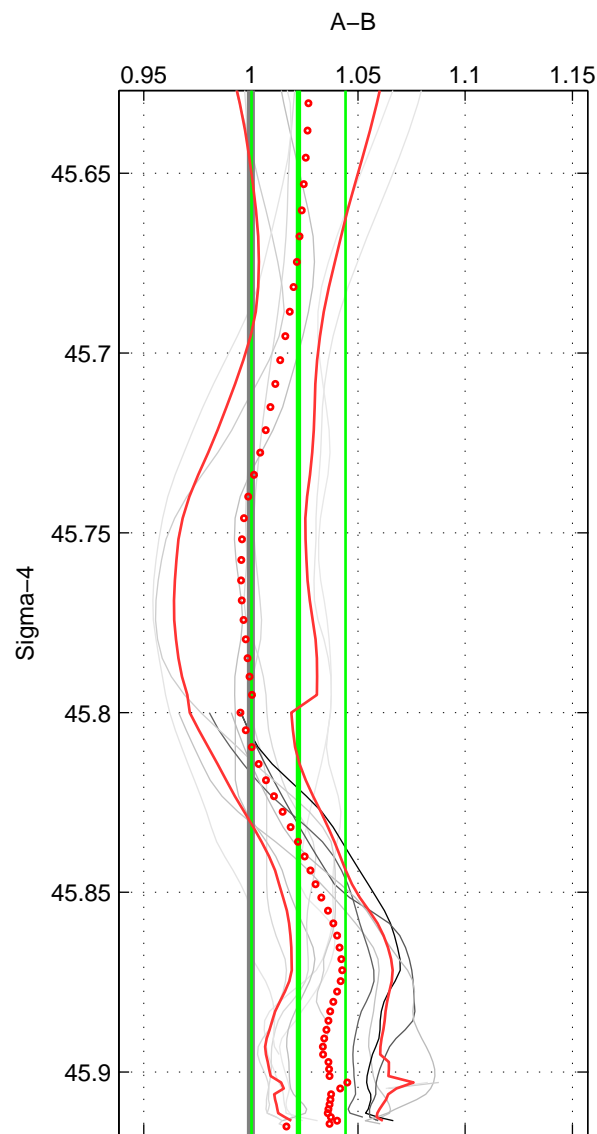

Cruise A (red). Date: Mar 2004 Cruisename: 168-06MT20040311

Cruise B (blue). Date: Oct 2003 Cruisename: 233-316N20030922

\*\*\* "Favourite" values are means of spaces 1 2 3.

	Offset	O.StDev	Ratio	R.Stdev	Rating
SIGMA:	0.029	0.029	1.022	0.022	5
THETA:	0.034	0.029	1.026	0.022	5
DEPTH:	0.046	0.032	1.035	0.023	5
FAV.:	0.036	0.030	1.028	0.022	5

Profiles of A: 4  
 Profiles of B: 7  
 Diff profs: 12  
 WMoffset (A-B): 0.029034  
 WMoffset stdev: 0.028775  
 WMratio (A/B): 1.0222  
 WMratio stdev: 0.021912

Quality (1-5): 5

Profiles of A: 4  
 Profiles of B: 7  
 Diff profs: 12  
 WMoffset (A-B): 0.033719  
 WMoffset stdev: 0.028561  
 WMratio (A/B): 1.0258  
 WMratio stdev: 0.021602

Quality (1-5): 5

Profiles of A: 4  
 Profiles of B: 7  
 Diff profs: 12  
 WMoffset (A-B): 0.045738  
 WMoffset stdev: 0.031623  
 WMratio (A/B): 1.0347  
 WMratio stdev: 0.023481

Quality (1-5): 5