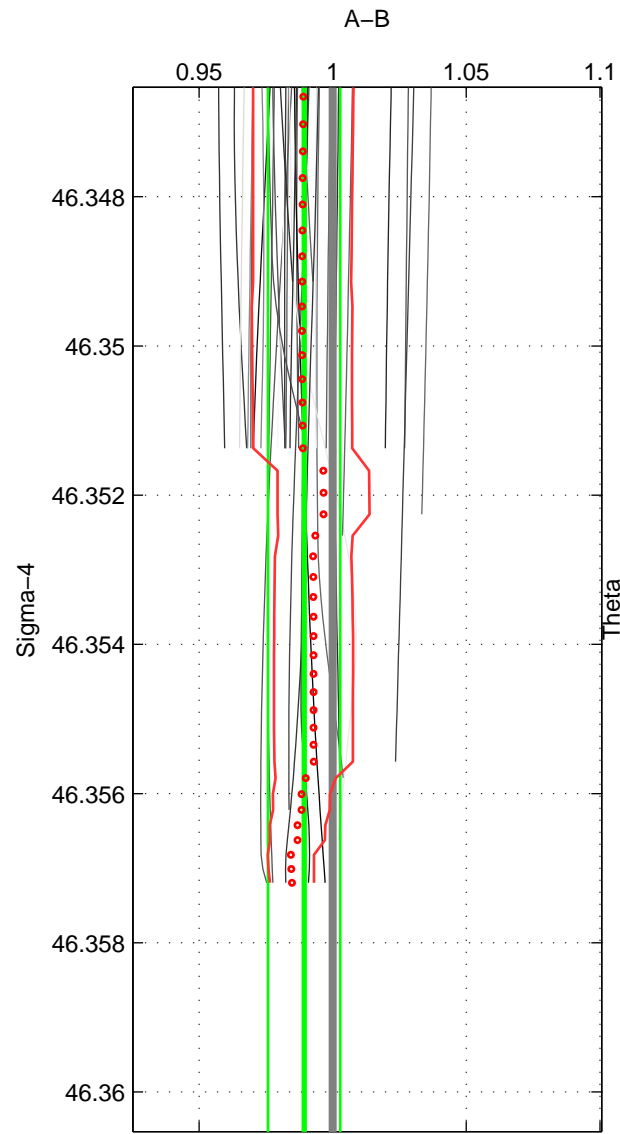

Cruise A (red). Date: Jul 2003 Cruisename: 50-320620030705
 Cruise B (blue). Date: Aug 2004 Cruisename: 56-32H120040718

*** "Favourite" values are those of space 2.

	Offset	O.StDev	Ratio	R.Stdev	Rating
SIGMA:	-0.011	0.014	0.989	0.014	3
THETA:	-0.007	0.025	0.993	0.024	5
DEPTH:	-0.020	0.016	0.982	0.015	3
FAV. :	-0.007	0.025	0.993	0.024	5

Profiles of A: 25
 Profiles of B: 2
 Diff profs : 33
 WMoffset (A-B): -0.011186
 WMoffset stdev: 0.014226
 WMratio (A/B): 0.98935
 WMratio stdev: 0.013511

Quality (1-5): 3

Profiles of A: 25
 Profiles of B: 6
 Diff profs : 98
 WMoffset (A-B): -0.007362
 WMoffset stdev: 0.024887
 WMratio (A/B): 0.99323
 WMratio stdev: 0.023777

Quality (1-5): 5

Profiles of A: 25
 Profiles of B: 5
 Diff profs : 82
 WMoffset (A-B): -0.019549
 WMoffset stdev: 0.015769
 WMratio (A/B): 0.98156
 WMratio stdev: 0.014964

Quality (1-5): 3

Please note that statistics are bad.