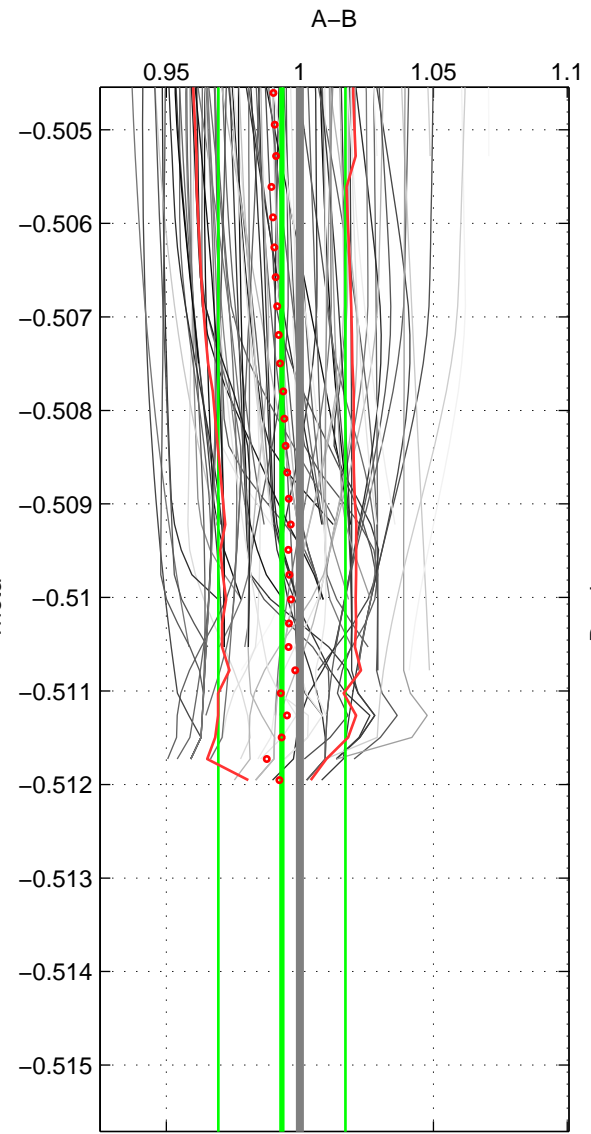

Cruise A (red). Date: Jul 2003 Cruisename: 50-320620030705
 Cruise B (blue). Date: Aug 2004 Cruisename: 56-32H120040718

*** "Favourite" values are those of space 2.

	Offset	O.StDev	Ratio	R.Stdev	Rating
SIGMA:	-0.011	0.014	0.989	0.014	3
THETA:	-0.007	0.025	0.993	0.024	5
DEPTH:	-0.020	0.016	0.982	0.015	3
FAV. :	-0.007	0.025	0.993	0.024	5

Profiles of A: 25
 Profiles of B: 2
 Diff profs : 33
 WMoffset (A-B): -0.011186
 WMoffset stdev: 0.014226
 WMratio (A/B): 0.98935
 WMratio stdev: 0.013511

Quality (1-5): 3

Profiles of A: 25
 Profiles of B: 6
 Diff profs : 98
 WMoffset (A-B): -0.007362
 WMoffset stdev: 0.024887
 WMratio (A/B): 0.99323
 WMratio stdev: 0.023777

Quality (1-5): 5

Profiles of A: 25
 Profiles of B: 5
 Diff profs : 82
 WMoffset (A-B): -0.019549
 WMoffset stdev: 0.015769
 WMratio (A/B): 0.98156
 WMratio stdev: 0.014964

Quality (1-5): 3

Please note that statistics are bad.