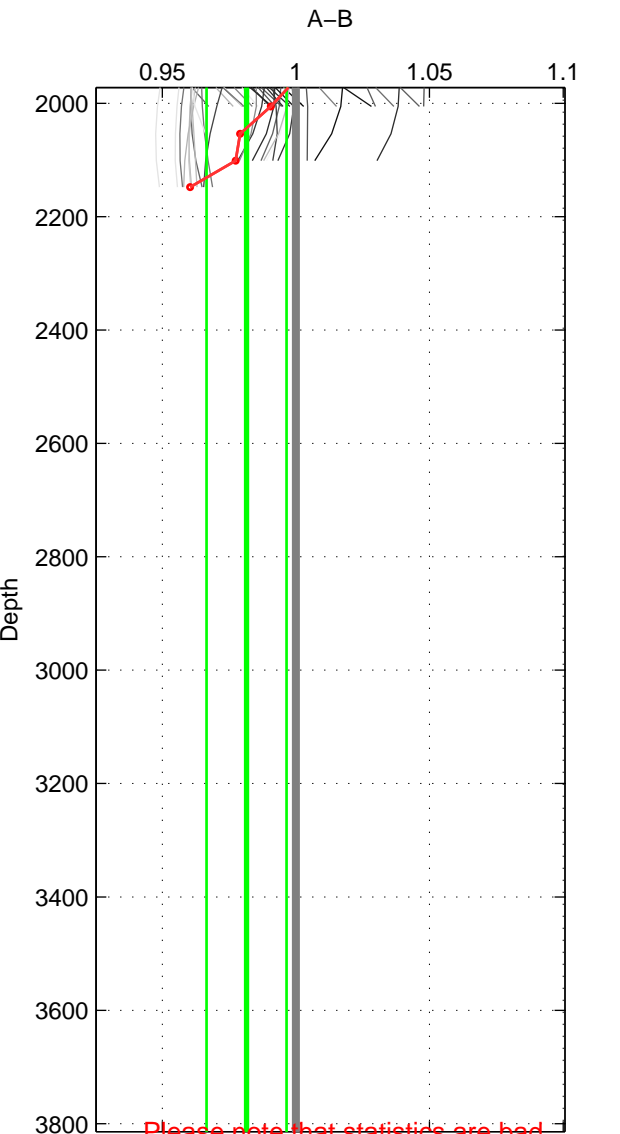

Cruise A (red). Date: Jul 2003 Cruisename: 50-320620030705
 Cruise B (blue). Date: Aug 2004 Cruisename: 56-32H120040718

*** "Favourite" values are those of space 2.

	Offset	O.StDev	Ratio	R.Stdev	Rating
SIGMA:	-0.011	0.014	0.989	0.014	3
THETA:	-0.007	0.025	0.993	0.024	5
DEPTH:	-0.020	0.016	0.982	0.015	3
FAV. :	-0.007	0.025	0.993	0.024	5

Profiles of A: 25
 Profiles of B: 2
 Diff profs : 33
 WMoffset (A-B): -0.011186
 WMoffset stdev: 0.014226
 WMratio (A/B): 0.98935
 WMratio stdev: 0.013511

Quality (1-5): 3

Profiles of A: 25
 Profiles of B: 6
 Diff profs : 98
 WMoffset (A-B): -0.007362
 WMoffset stdev: 0.024887
 WMratio (A/B): 0.99323
 WMratio stdev: 0.023777

Quality (1-5): 5

Profiles of A: 25
 Profiles of B: 5
 Diff profs : 82
 WMoffset (A-B): -0.019549
 WMoffset stdev: 0.015769
 WMratio (A/B): 0.98156
 WMratio stdev: 0.014964

Quality (1-5): 3

Please note that statistics are bad.