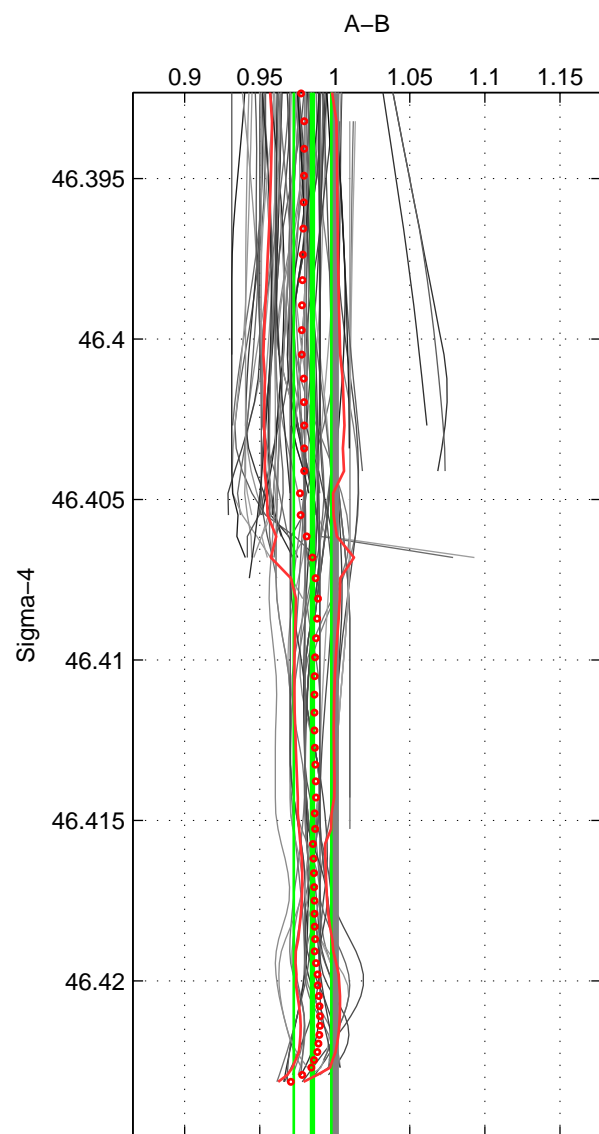

Cruise A (red). Date: Nov 1994 Cruisename: 91-58JH19941028

Cruise B (blue). Date: Nov 1996 Cruisename: 95-58JH19961030

*** "Favourite" values are means of spaces 1 2 3.

	Offset	O.StDev	Ratio	R.Stdev	Rating
SIGMA:	-0.015	0.012	0.985	0.012	4
THETA:	-0.014	0.012	0.985	0.013	4
DEPTH:	-0.014	0.010	0.985	0.010	4
FAV.:	-0.014	0.012	0.985	0.012	4

Profiles of A: 22
 Profiles of B: 22
 Diff profs : 97
 WMoffset (A-B): -0.014534
 WMoffset stdev: 0.012231
 WMratio (A/B): 0.98516
 WMratio stdev: 0.012483

Quality (1-5): 4

Profiles of A: 22
 Profiles of B: 22
 Diff profs : 97
 WMoffset (A-B): -0.014206
 WMoffset stdev: 0.012395
 WMratio (A/B): 0.98549
 WMratio stdev: 0.012651

Quality (1-5): 4

Profiles of A: 22
 Profiles of B: 22
 Diff profs : 97
 WMoffset (A-B): -0.014276
 WMoffset stdev: 0.010205
 WMratio (A/B): 0.98542
 WMratio stdev: 0.010409

Quality (1-5): 4