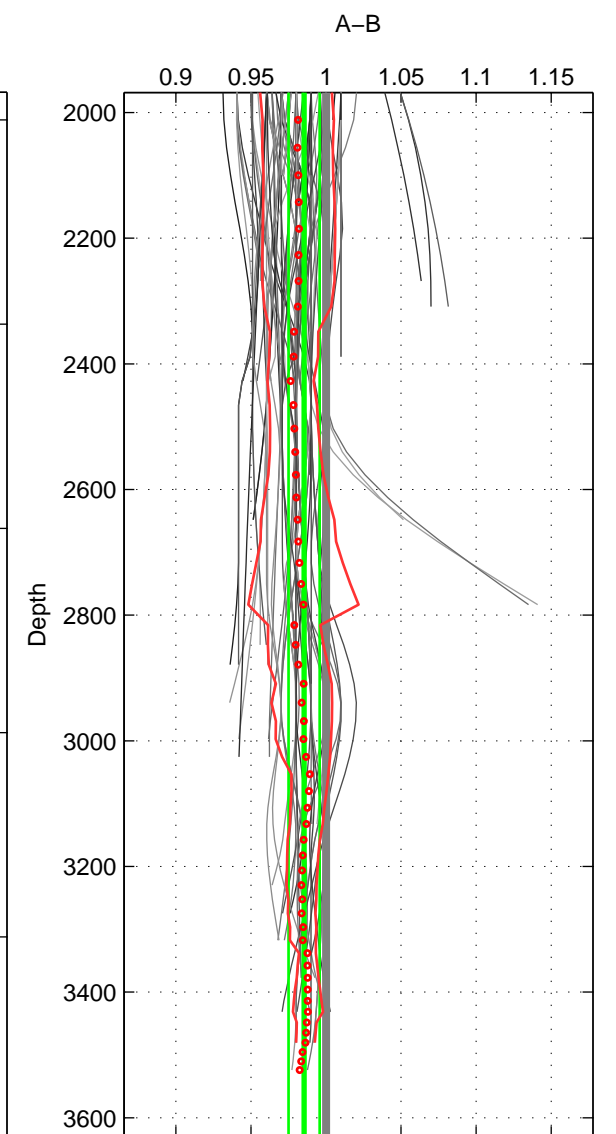

Cruise A (red). Date: Nov 1994 Cruisename: 91-58JH19941028

Cruise B (blue). Date: Nov 1996 Cruisename: 95-58JH19961030

*** "Favourite" values are means of spaces 1 2 3.

	Offset	O.StDev	Ratio	R.Stdev	Rating
SIGMA:	-0.015	0.012	0.985	0.012	4
THETA:	-0.014	0.012	0.985	0.013	4
DEPTH:	-0.014	0.010	0.985	0.010	4
FAV.:	-0.014	0.012	0.985	0.012	4

Profiles of A: 22
 Profiles of B: 22
 Diff profs : 97
 WMoffset (A-B): -0.014534
 WMoffset stdev: 0.012231
 WMratio (A/B): 0.98516
 WMratio stdev: 0.012483

Quality (1-5): 4

Profiles of A: 22
 Profiles of B: 22
 Diff profs : 97
 WMoffset (A-B): -0.014206
 WMoffset stdev: 0.012395
 WMratio (A/B): 0.98549
 WMratio stdev: 0.012651

Quality (1-5): 4

Profiles of A: 22
 Profiles of B: 22
 Diff profs : 97
 WMoffset (A-B): -0.014276
 WMoffset stdev: 0.010205
 WMratio (A/B): 0.98542
 WMratio stdev: 0.010409

Quality (1-5): 4