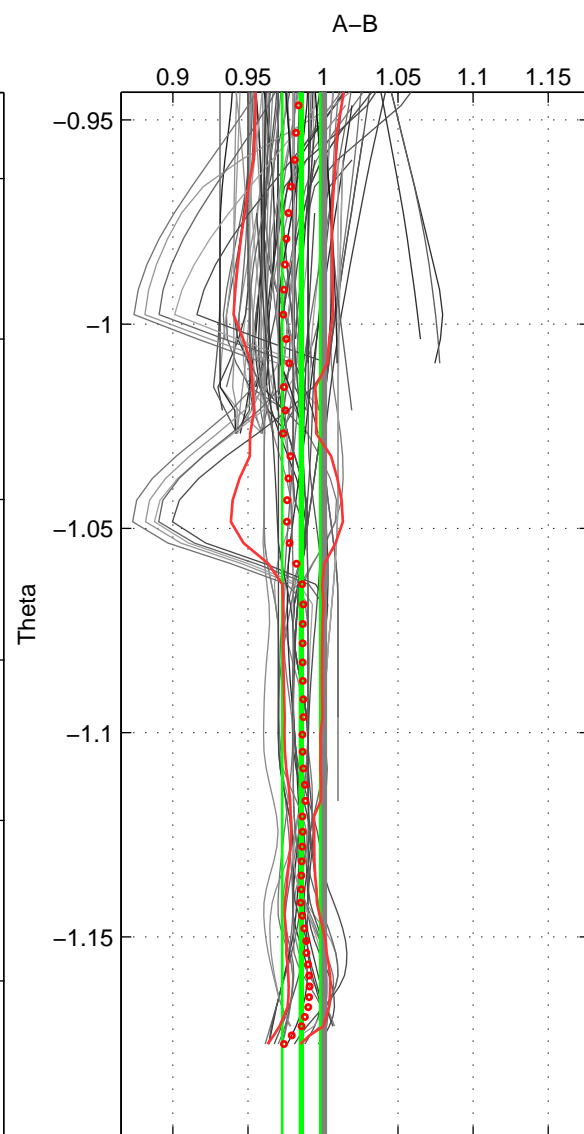

Cruise A (red). Date: Nov 1994 Cruisename: 91-58JH19941028

Cruise B (blue). Date: Nov 1996 Cruisename: 95-58JH19961030

*** "Favourite" values are means of spaces 1 2 3.

	Offset	O.StDev	Ratio	R.Stdev	Rating
SIGMA:	-0.015	0.012	0.985	0.012	4
THETA:	-0.014	0.012	0.985	0.013	4
DEPTH:	-0.014	0.010	0.985	0.010	4
FAV.:	-0.014	0.012	0.985	0.012	4

Profiles of A: 22
 Profiles of B: 22
 Diff profs : 97
 WMoffset (A-B): -0.014534
 WMoffset stdev: 0.012231
 WMratio (A/B): 0.98516
 WMratio stdev: 0.012483

Quality (1-5): 4

Profiles of A: 22
 Profiles of B: 22
 Diff profs : 97
 WMoffset (A-B): -0.014206
 WMoffset stdev: 0.012395
 WMratio (A/B): 0.98549
 WMratio stdev: 0.012651

Quality (1-5): 4

Profiles of A: 22
 Profiles of B: 22
 Diff profs : 97
 WMoffset (A-B): -0.014276
 WMoffset stdev: 0.010205
 WMratio (A/B): 0.98542
 WMratio stdev: 0.010409

Quality (1-5): 4