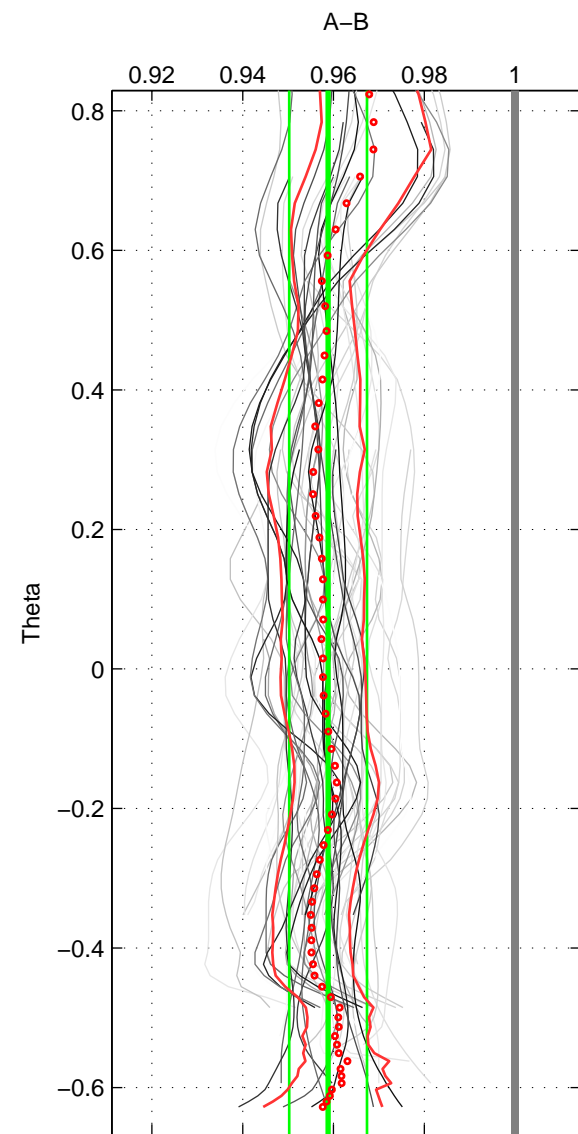

Cruise A (red). Date: Jan 2008 Cruisename: 338-09AR20071216
 Cruise B (blue). Date: Jan 1995 Cruisename: 384-49HH19941213

*** "Favourite" values are means of spaces 1 2 3.

	Offset	O.StDev	Ratio	R.Stdev	Rating
SIGMA:	-0.102	0.021	0.957	0.009	5
THETA:	-0.097	0.020	0.959	0.009	5
DEPTH:	-0.090	0.024	0.962	0.010	5
FAV.:	-0.096	0.022	0.959	0.009	5

Profiles of A: 16
 Profiles of B: 5
 Diff profs : 52
 WMoffset (A-B): -0.1017
 WMoffset stdev: 0.021494
 WMratio (A/B): 0.95689
 WMratio stdev: 0.009028

Quality (1-5): 5

Profiles of A: 16
 Profiles of B: 5
 Diff profs : 52
 WMoffset (A-B): -0.096982
 WMoffset stdev: 0.020346
 WMratio (A/B): 0.9588
 WMratio stdev: 0.0085696

Quality (1-5): 5

Profiles of A: 16
 Profiles of B: 5
 Diff profs : 52
 WMoffset (A-B): -0.090491
 WMoffset stdev: 0.024145
 WMratio (A/B): 0.96165
 WMratio stdev: 0.010175

Quality (1-5): 5