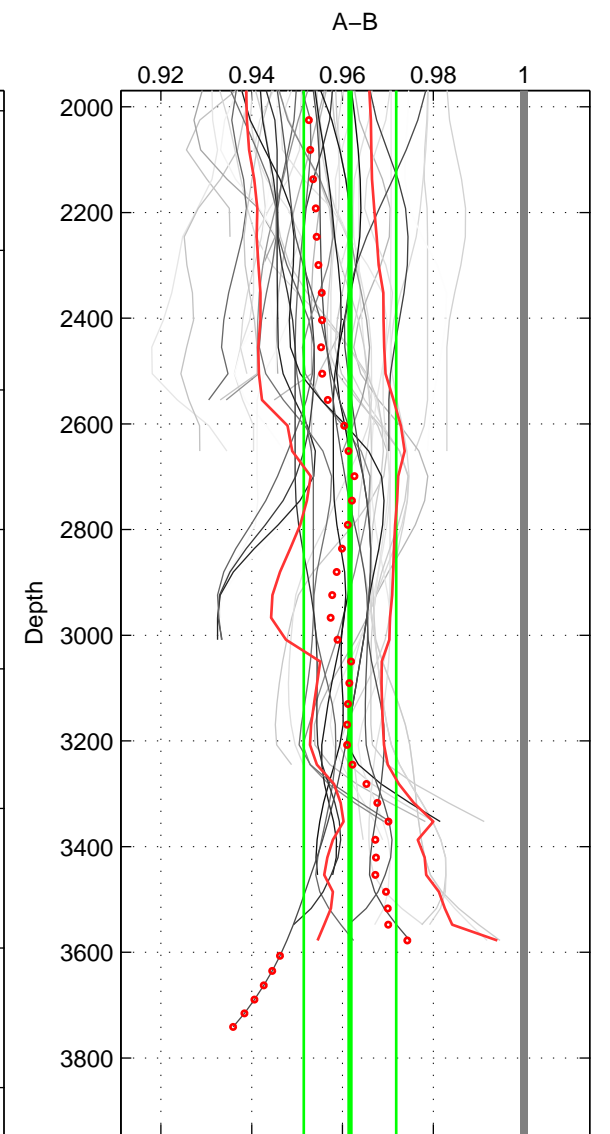

Cruise A (red). Date: Jan 2008 Cruisename: 338-09AR20071216
 Cruise B (blue). Date: Jan 1995 Cruisename: 384-49HH19941213

*** "Favourite" values are means of spaces 1 2 3.

	Offset	O.StDev	Ratio	R.Stdev	Rating
SIGMA:	-0.102	0.021	0.957	0.009	5
THETA:	-0.097	0.020	0.959	0.009	5
DEPTH:	-0.090	0.024	0.962	0.010	5
FAV.:	-0.096	0.022	0.959	0.009	5

Profiles of A: 16
 Profiles of B: 5
 Diff profs : 52
 WMoffset (A-B): -0.1017
 WMoffset stdev: 0.021494
 WMratio (A/B): 0.95689
 WMratio stdev: 0.009028

Quality (1-5): 5

Profiles of A: 16
 Profiles of B: 5
 Diff profs : 52
 WMoffset (A-B): -0.096982
 WMoffset stdev: 0.020346
 WMratio (A/B): 0.9588
 WMratio stdev: 0.0085696

Quality (1-5): 5

Profiles of A: 16
 Profiles of B: 5
 Diff profs : 52
 WMoffset (A-B): -0.090491
 WMoffset stdev: 0.024145
 WMratio (A/B): 0.96165
 WMratio stdev: 0.010175

Quality (1-5): 5