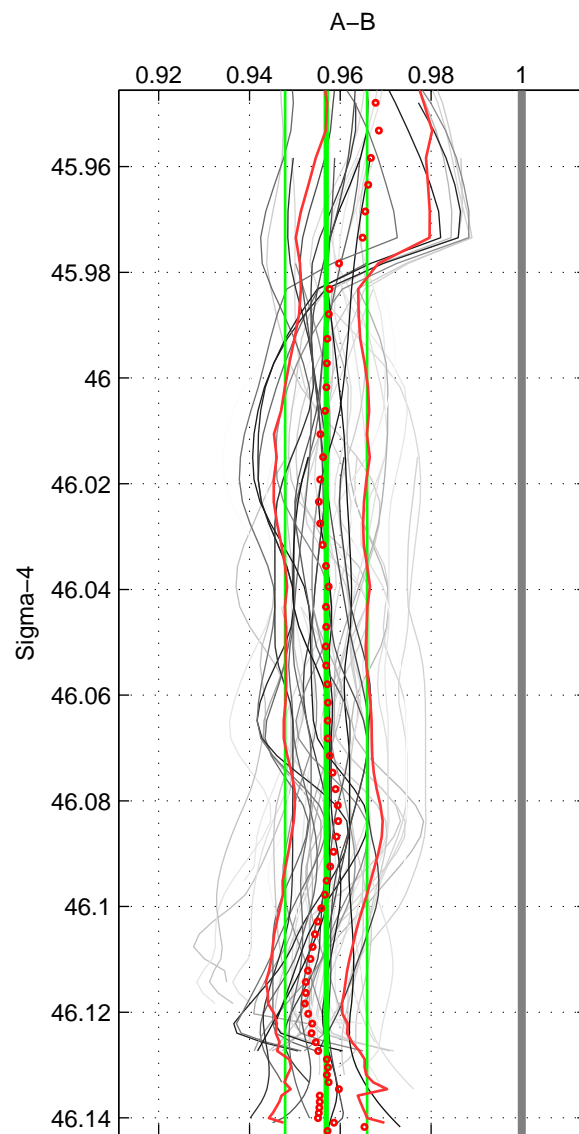

Cruise A (red). Date: Jan 2008 Cruisename: 338-09AR20071216
 Cruise B (blue). Date: Jan 1995 Cruisename: 384-49HH19941213

*** "Favourite" values are means of spaces 1 2 3.

	Offset	O.StDev	Ratio	R.Stdev	Rating
SIGMA:	-0.102	0.021	0.957	0.009	5
THETA:	-0.097	0.020	0.959	0.009	5
DEPTH:	-0.090	0.024	0.962	0.010	5
FAV.:	-0.096	0.022	0.959	0.009	5

Profiles of A: 16
 Profiles of B: 5
 Diff profs : 52
 WMoffset (A-B): -0.1017
 WMoffset stdev: 0.021494
 WMratio (A/B): 0.95689
 WMratio stdev: 0.009028

Quality (1-5): 5

Profiles of A: 16
 Profiles of B: 5
 Diff profs : 52
 WMoffset (A-B): -0.096982
 WMoffset stdev: 0.020346
 WMratio (A/B): 0.9588
 WMratio stdev: 0.0085696

Quality (1-5): 5

Profiles of A: 16
 Profiles of B: 5
 Diff profs : 52
 WMoffset (A-B): -0.090491
 WMoffset stdev: 0.024145
 WMratio (A/B): 0.96165
 WMratio stdev: 0.010175

Quality (1-5): 5