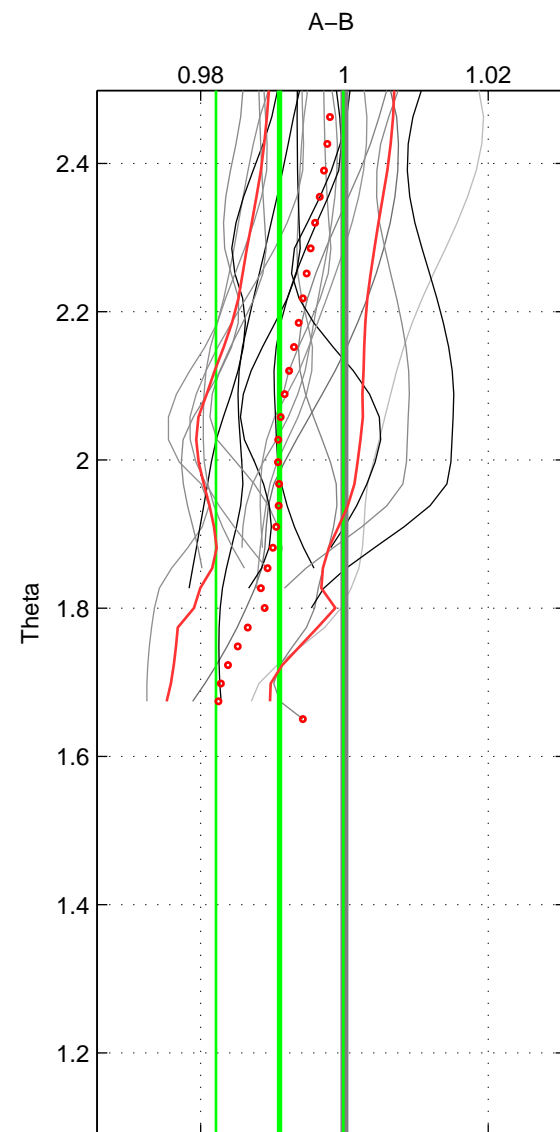

Cruise A (red). Date: Jun 1998 Cruisename: 684-49UP19980609

Cruise B (blue). Date: Oct 1998 Cruisename: 686-49UP19980916

\*\*\* "Favourite" values are means of spaces 1 2.

	Offset	O.StDev	Ratio	R.Stdev	Rating
SIGMA:	-0.026	0.026	0.991	0.009	4
THETA:	-0.028	0.027	0.991	0.009	4
DEPTH:	-0.025	0.005	0.992	0.002	3
FAV.:	-0.027	0.027	0.991	0.009	4

Profiles of A: 9  
 Profiles of B: 13  
 Diff profs : 19  
 WMoffset (A-B): -0.026086  
 WMoffset stdev: 0.026433  
 WMratio (A/B): 0.99147  
 WMratio stdev: 0.0087457

Quality (1-5): 4

Profiles of A: 9  
 Profiles of B: 13  
 Diff profs : 19  
 WMoffset (A-B): -0.027553  
 WMoffset stdev: 0.02666  
 WMratio (A/B): 0.99098  
 WMratio stdev: 0.0088481

Quality (1-5): 4

Profiles of A: 9  
 Profiles of B: 13  
 Diff profs : 19  
 WMoffset (A-B): -0.024747  
 WMoffset stdev: 0.004804  
 WMratio (A/B): 0.99179  
 WMratio stdev: 0.0016927

Quality (1-5): 3

Please note that statistics are bad.