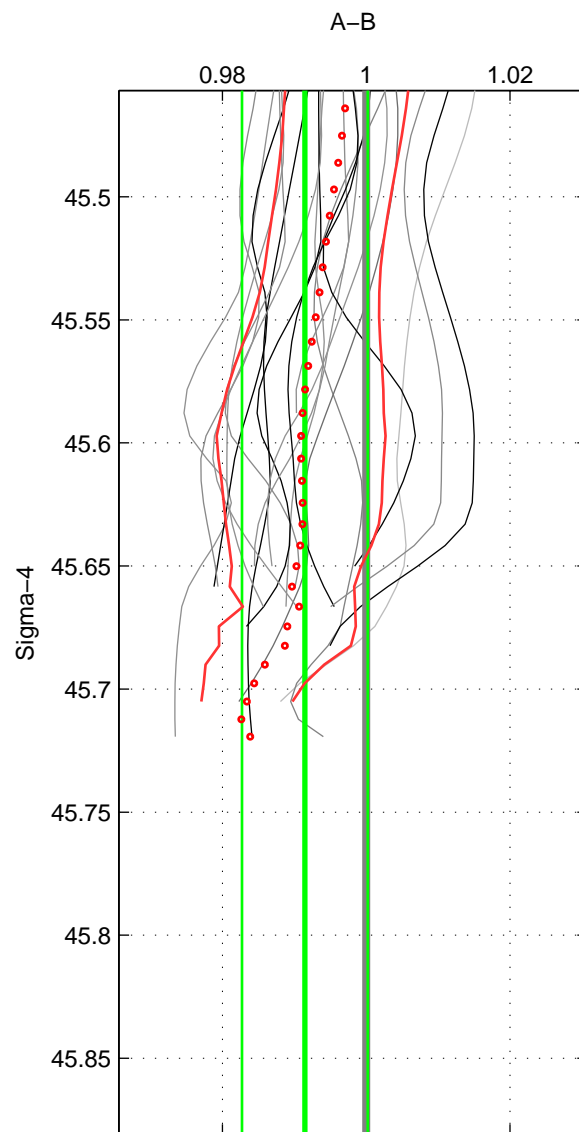

Cruise A (red). Date: Jun 1998 Cruisename: 684-49UP19980609

Cruise B (blue). Date: Oct 1998 Cruisename: 686-49UP19980916

\*\*\* "Favourite" values are means of spaces 1 2.

	Offset	O.StDev	Ratio	R.Stdev	Rating
SIGMA:	-0.026	0.026	0.991	0.009	4
THETA:	-0.028	0.027	0.991	0.009	4
DEPTH:	-0.025	0.005	0.992	0.002	3
FAV.:	-0.027	0.027	0.991	0.009	4

Profiles of A: 9  
 Profiles of B: 13  
 Diff profs : 19  
 WMoffset (A-B): -0.026086  
 WMoffset stdev: 0.026433  
 WMratio (A/B): 0.99147  
 WMratio stdev: 0.0087457

Quality (1-5): 4

Profiles of A: 9  
 Profiles of B: 13  
 Diff profs : 19  
 WMoffset (A-B): -0.027553  
 WMoffset stdev: 0.02666  
 WMratio (A/B): 0.99098  
 WMratio stdev: 0.0088481

Quality (1-5): 4

Profiles of A: 9  
 Profiles of B: 13  
 Diff profs : 19  
 WMoffset (A-B): -0.024747  
 WMoffset stdev: 0.004804  
 WMratio (A/B): 0.99179  
 WMratio stdev: 0.0016927

Quality (1-5): 3

Please note that statistics are bad.