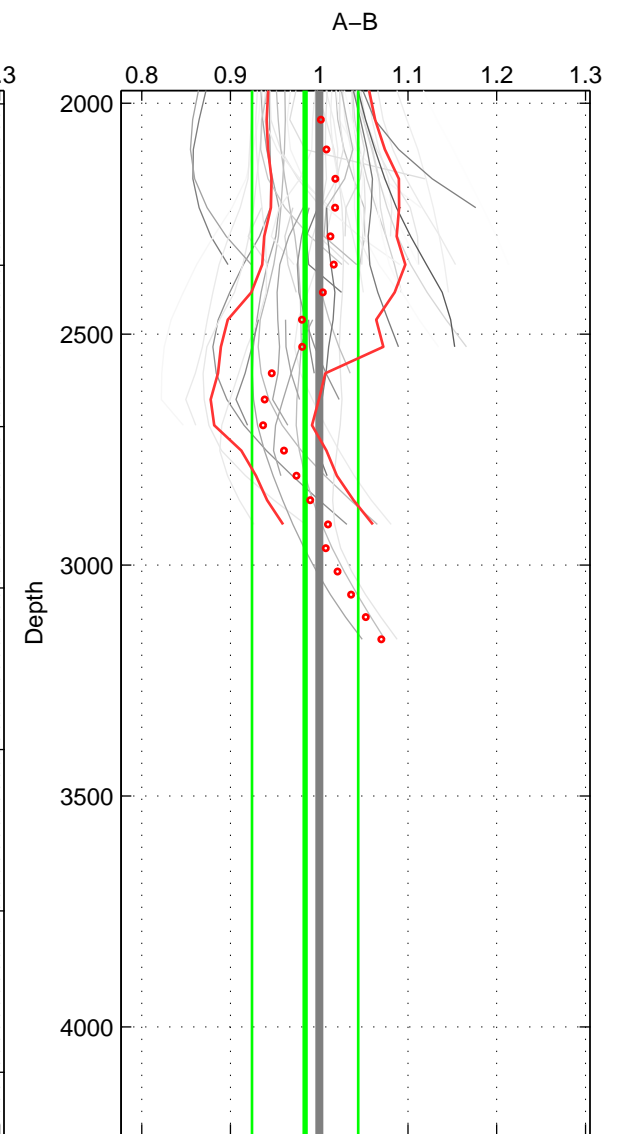

Cruise A (red). Date: Jan 2011 Cruisename: 280-45CE20110103  
 Cruise B (blue). Date: May 1998 Cruisename: 315-74DI19980423

\*\*\* "Favourite" values are means of spaces 1 2.

	Offset	O.StDev	Ratio	R.Stdev	Rating
SIGMA:	0.007	0.039	1.006	0.030	4
THETA:	-0.014	0.043	0.988	0.034	4
DEPTH:	-0.018	0.072	0.984	0.060	3
FAV. :	-0.003	0.041	0.997	0.032	4

Profiles of A: 8  
 Profiles of B: 15  
 Diff profs : 58  
 WMoffset (A-B): 0.0074339  
 WMoffset stdev: 0.03901  
 WMratio (A/B): 1.0059  
 WMratio stdev: 0.030479

Quality (1-5): 4

Profiles of A: 8  
 Profiles of B: 15  
 Diff profs : 60  
 WMoffset (A-B): -0.01385  
 WMoffset stdev: 0.043272  
 WMratio (A/B): 0.98784  
 WMratio stdev: 0.033854

Quality (1-5): 4

Profiles of A: 8  
 Profiles of B: 15  
 Diff profs : 53  
 WMoffset (A-B): -0.018146  
 WMoffset stdev: 0.072201  
 WMratio (A/B): 0.98406  
 WMratio stdev: 0.059866

Quality (1-5): 3