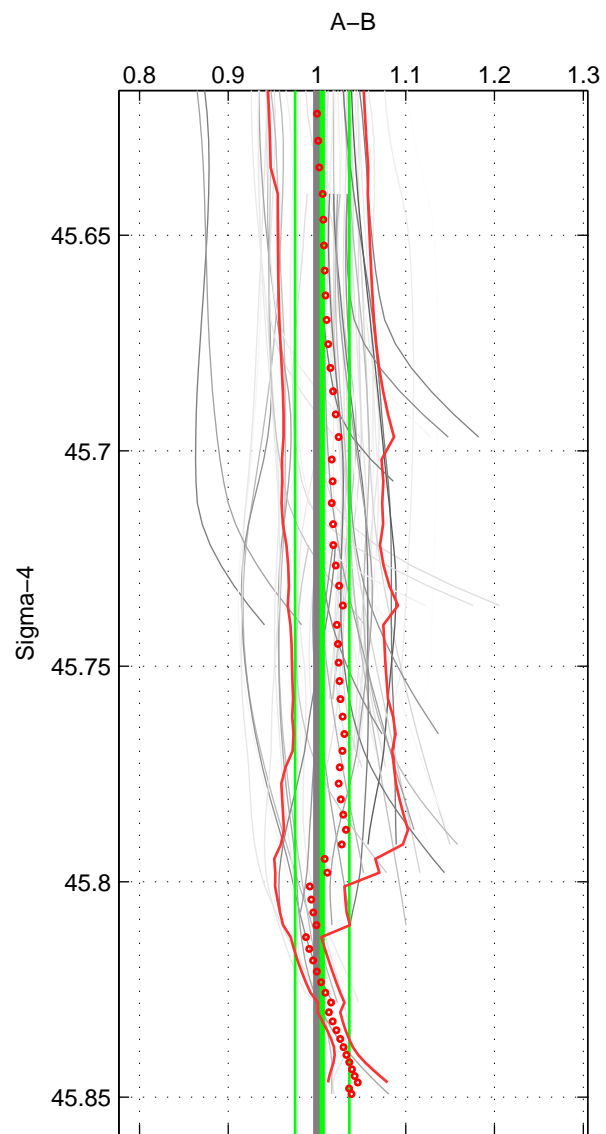

Cruise A (red). Date: Jan 2011 Cruisename: 280-45CE20110103  
 Cruise B (blue). Date: May 1998 Cruisename: 315-74DI19980423

\*\*\* "Favourite" values are means of spaces 1 2.

	Offset	O.StDev	Ratio	R.Stdev	Rating
SIGMA:	0.007	0.039	1.006	0.030	4
THETA:	-0.014	0.043	0.988	0.034	4
DEPTH:	-0.018	0.072	0.984	0.060	3
FAV. :	-0.003	0.041	0.997	0.032	4

Profiles of A: 8  
 Profiles of B: 15  
 Diff profs : 58  
 WMoffset (A-B): 0.0074339  
 WMoffset stdev: 0.03901  
 WMratio (A/B): 1.0059  
 WMratio stdev: 0.030479

Quality (1-5): 4

Profiles of A: 8  
 Profiles of B: 15  
 Diff profs : 60  
 WMoffset (A-B): -0.01385  
 WMoffset stdev: 0.043272  
 WMratio (A/B): 0.98784  
 WMratio stdev: 0.033854

Quality (1-5): 4

Profiles of A: 8  
 Profiles of B: 15  
 Diff profs : 53  
 WMoffset (A-B): -0.018146  
 WMoffset stdev: 0.072201  
 WMratio (A/B): 0.98406  
 WMratio stdev: 0.059866

Quality (1-5): 3