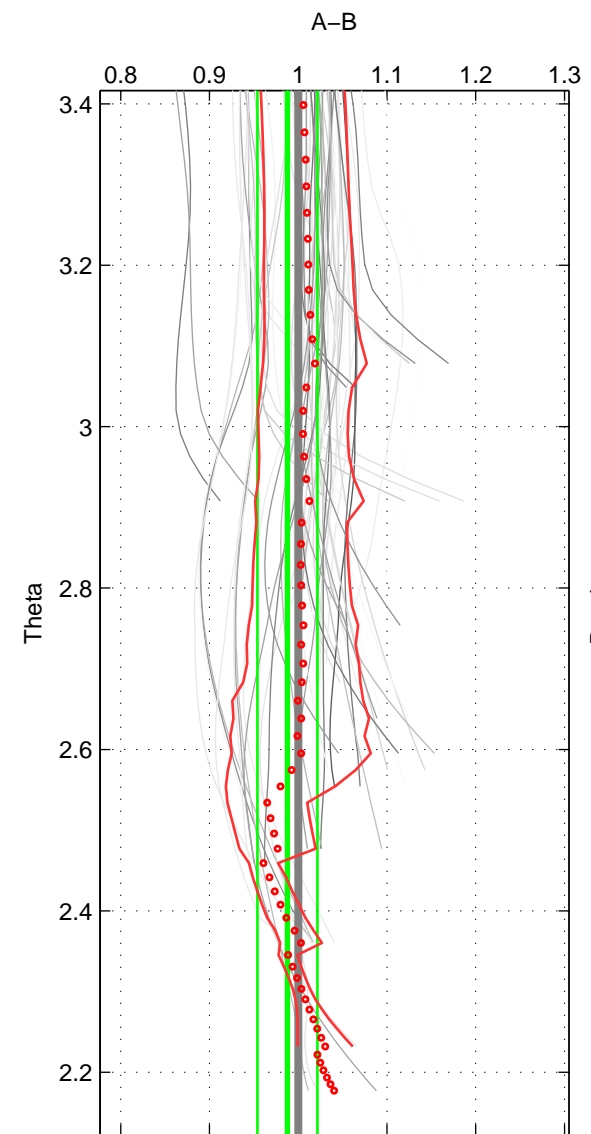

Cruise A (red). Date: Jan 2011 Cruisename: 280-45CE20110103  
 Cruise B (blue). Date: May 1998 Cruisename: 315-74DI19980423

\*\*\* "Favourite" values are means of spaces 1 2.

	Offset	O.StDev	Ratio	R.Stdev	Rating
SIGMA:	0.007	0.039	1.006	0.030	4
THETA:	-0.014	0.043	0.988	0.034	4
DEPTH:	-0.018	0.072	0.984	0.060	3
FAV. :	-0.003	0.041	0.997	0.032	4

Profiles of A: 8  
 Profiles of B: 15  
 Diff profs : 58  
 WMoffset (A-B): 0.0074339  
 WMoffset stdev: 0.03901  
 WMratio (A/B): 1.0059  
 WMratio stdev: 0.030479

Quality (1-5): 4

Profiles of A: 8  
 Profiles of B: 15  
 Diff profs : 60  
 WMoffset (A-B): -0.01385  
 WMoffset stdev: 0.043272  
 WMratio (A/B): 0.98784  
 WMratio stdev: 0.033854

Quality (1-5): 4

Profiles of A: 8  
 Profiles of B: 15  
 Diff profs : 53  
 WMoffset (A-B): -0.018146  
 WMoffset stdev: 0.072201  
 WMratio (A/B): 0.98406  
 WMratio stdev: 0.059866

Quality (1-5): 3