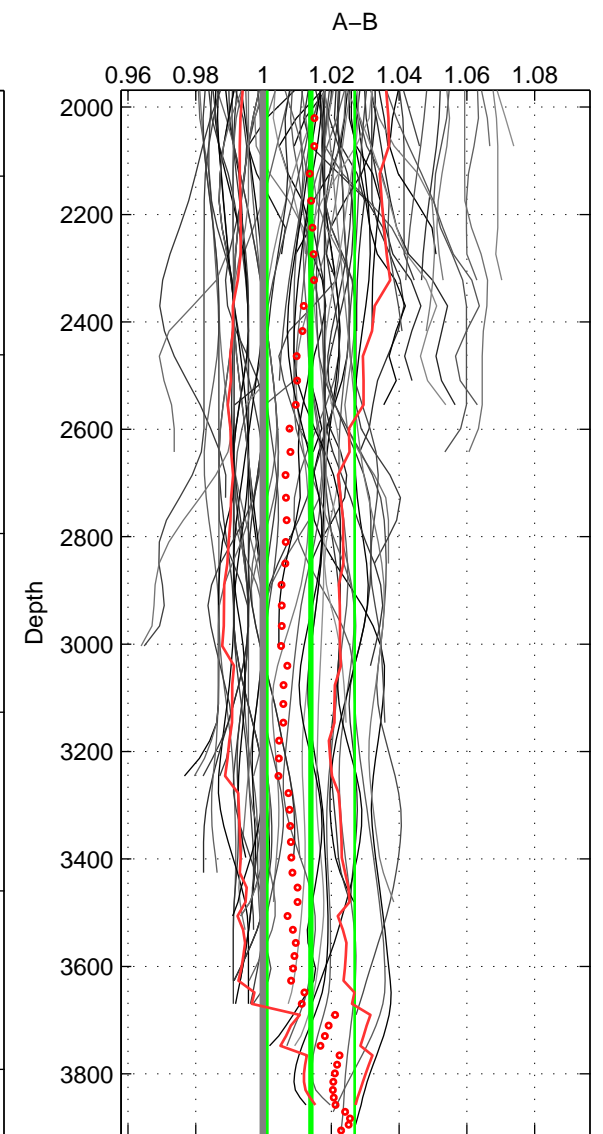

Cruise A (red). Date: Jan 2008 Cruisename: 338-09AR20071216
 Cruise B (blue). Date: Jan 2011 Cruisename: 340-09AR20110104

*** "Favourite" values are means of spaces 1 2 3.

	Offset	O.StDev	Ratio	R.Stdev	Rating
SIGMA:	0.034	0.026	1.015	0.012	5
THETA:	0.034	0.027	1.016	0.012	5
DEPTH:	0.031	0.029	1.014	0.013	5
FAV. :	0.033	0.027	1.015	0.012	5

Profiles of A: 25
 Profiles of B: 26
 Diff profs : 99
 WMoffset (A-B): 0.0337
 WMoffset stdev: 0.025902
 WMratio (A/B): 1.0154
 WMratio stdev: 0.011893

Quality (1-5): 5

Profiles of A: 25
 Profiles of B: 26
 Diff profs : 99
 WMoffset (A-B): 0.03404
 WMoffset stdev: 0.026771
 WMratio (A/B): 1.0155
 WMratio stdev: 0.012333

Quality (1-5): 5

Profiles of A: 25
 Profiles of B: 26
 Diff profs : 99
 WMoffset (A-B): 0.031062
 WMoffset stdev: 0.028505
 WMratio (A/B): 1.014
 WMratio stdev: 0.012856

Quality (1-5): 5