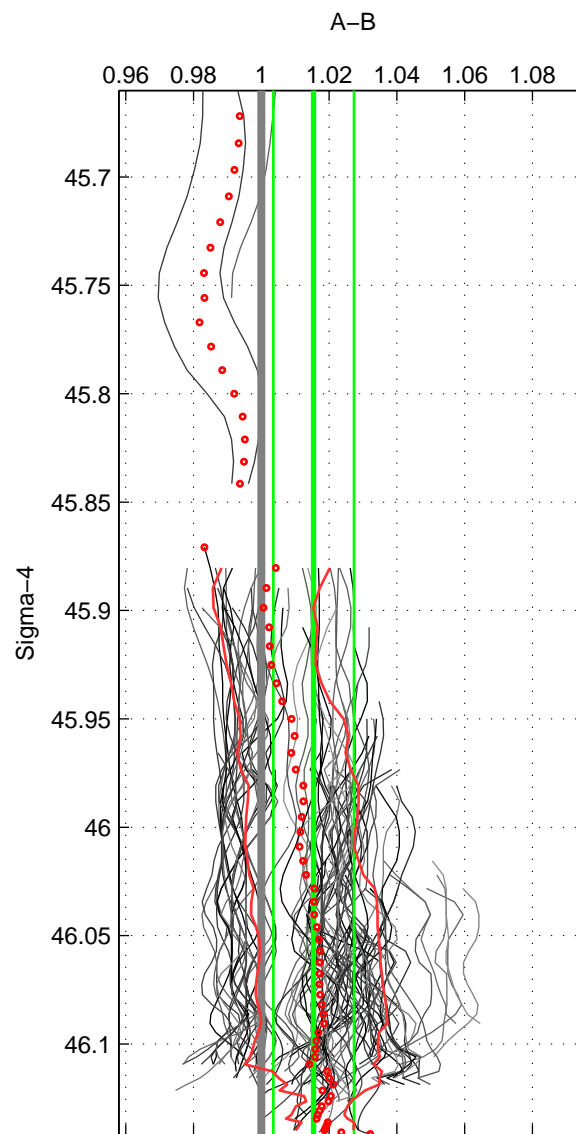

Cruise A (red). Date: Jan 2008 Cruisename: 338-09AR20071216
 Cruise B (blue). Date: Jan 2011 Cruisename: 340-09AR20110104

*** "Favourite" values are means of spaces 1 2 3.

	Offset	O.StDev	Ratio	R.Stdev	Rating
SIGMA:	0.034	0.026	1.015	0.012	5
THETA:	0.034	0.027	1.016	0.012	5
DEPTH:	0.031	0.029	1.014	0.013	5
FAV. :	0.033	0.027	1.015	0.012	5

Profiles of A: 25
 Profiles of B: 26
 Diff profs : 99
 WMoffset (A-B): 0.0337
 WMoffset stdev: 0.025902
 WMratio (A/B): 1.0154
 WMratio stdev: 0.011893

Quality (1-5): 5

Profiles of A: 25
 Profiles of B: 26
 Diff profs : 99
 WMoffset (A-B): 0.03404
 WMoffset stdev: 0.026771
 WMratio (A/B): 1.0155
 WMratio stdev: 0.012333

Quality (1-5): 5

Profiles of A: 25
 Profiles of B: 26
 Diff profs : 99
 WMoffset (A-B): 0.031062
 WMoffset stdev: 0.028505
 WMratio (A/B): 1.014
 WMratio stdev: 0.012856

Quality (1-5): 5