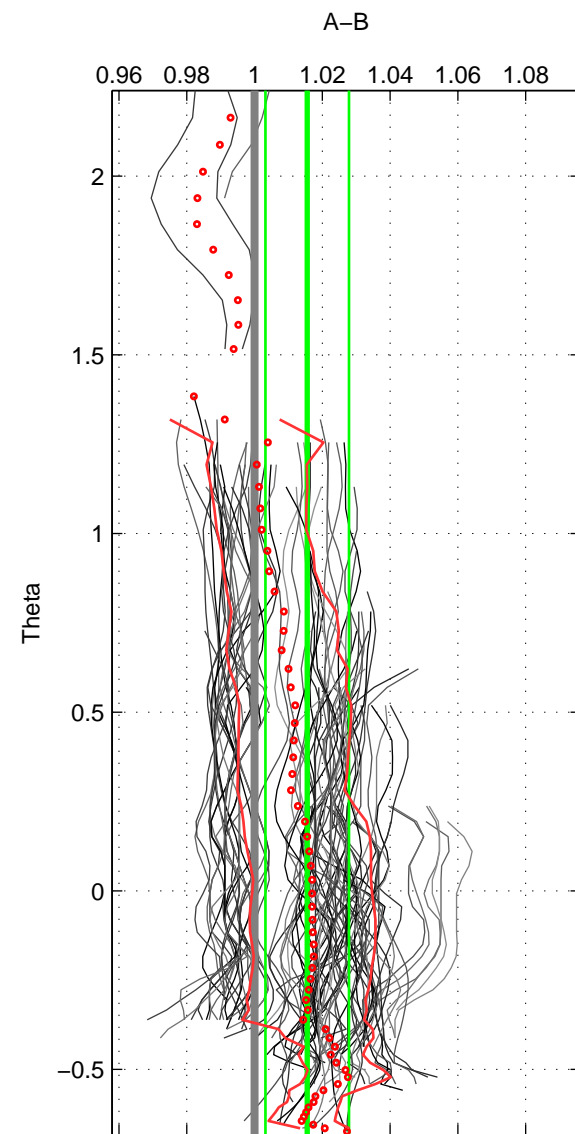

Cruise A (red). Date: Jan 2008 Cruisename: 338-09AR20071216
 Cruise B (blue). Date: Jan 2011 Cruisename: 340-09AR20110104

*** "Favourite" values are means of spaces 1 2 3.

	Offset	O.StDev	Ratio	R.Stdev	Rating
SIGMA:	0.034	0.026	1.015	0.012	5
THETA:	0.034	0.027	1.016	0.012	5
DEPTH:	0.031	0.029	1.014	0.013	5
FAV. :	0.033	0.027	1.015	0.012	5

Profiles of A: 25
 Profiles of B: 26
 Diff profs : 99
 WMoffset (A-B): 0.0337
 WMoffset stdev: 0.025902
 WMratio (A/B): 1.0154
 WMratio stdev: 0.011893

Quality (1-5): 5

Profiles of A: 25
 Profiles of B: 26
 Diff profs : 99
 WMoffset (A-B): 0.03404
 WMoffset stdev: 0.026771
 WMratio (A/B): 1.0155
 WMratio stdev: 0.012333

Quality (1-5): 5

Profiles of A: 25
 Profiles of B: 26
 Diff profs : 99
 WMoffset (A-B): 0.031062
 WMoffset stdev: 0.028505
 WMratio (A/B): 1.014
 WMratio stdev: 0.012856

Quality (1-5): 5