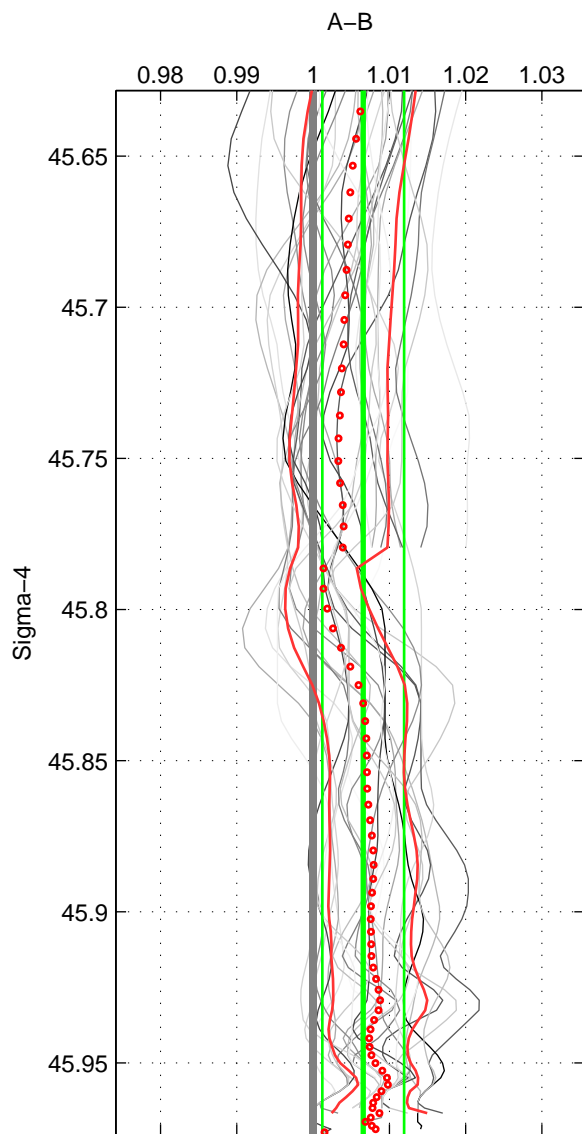

Cruise A (red). Date: Mar 1995 Cruisename: 348-316N19950310
 Cruise B (blue). Date: Feb 2007 Cruisename: 358-33RR20070204

*** "Favourite" values are means of spaces 1 2 3.

	Offset	O.StDev	Ratio	R.Stdev	Rating
SIGMA:	0.014	0.012	1.007	0.005	5
THETA:	0.015	0.011	1.007	0.005	5
DEPTH:	0.018	0.011	1.008	0.005	5
FAV.:	0.016	0.011	1.007	0.005	5

Profiles of A: 6
 Profiles of B: 7
 Diff profs: 31
 WMoffset (A-B): 0.014252
 WMoffset stdev: 0.011578
 WMratio (A/B): 1.0066
 WMratio stdev: 0.0053591

Quality (1-5): 5

Profiles of A: 6
 Profiles of B: 7
 Diff profs: 31
 WMoffset (A-B): 0.014879
 WMoffset stdev: 0.011134
 WMratio (A/B): 1.0069
 WMratio stdev: 0.0051601

Quality (1-5): 5

Profiles of A: 6
 Profiles of B: 7
 Diff profs: 31
 WMoffset (A-B): 0.017917
 WMoffset stdev: 0.010957
 WMratio (A/B): 1.0083
 WMratio stdev: 0.0050669

Quality (1-5): 5