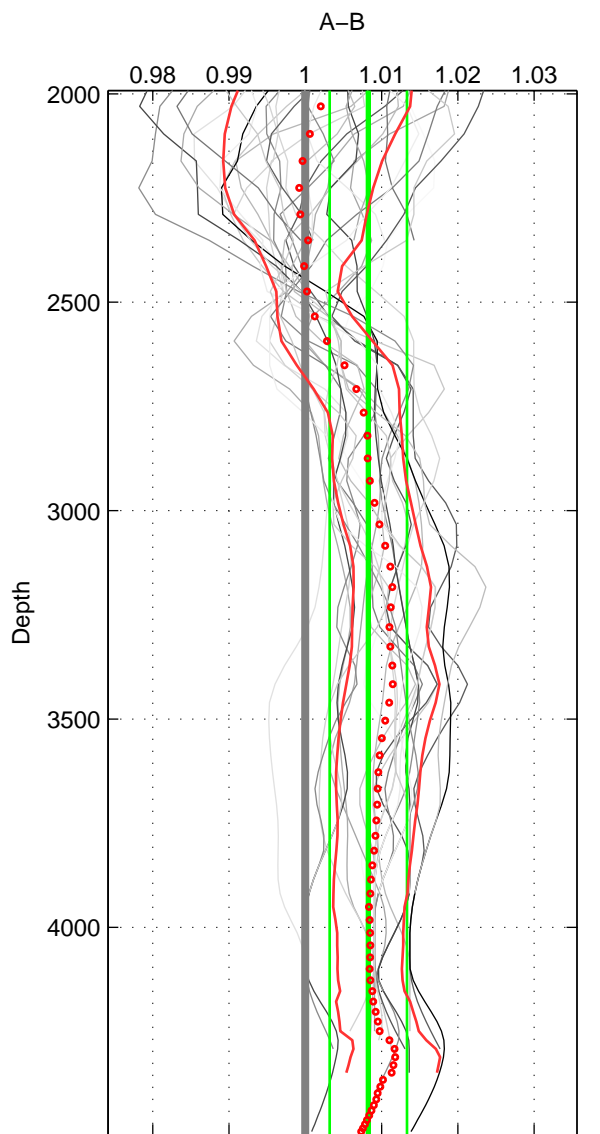

Cruise A (red). Date: Mar 1995 Cruisename: 348-316N19950310
 Cruise B (blue). Date: Feb 2007 Cruisename: 358-33RR20070204

*** "Favourite" values are means of spaces 1 2 3.

	Offset	O.StDev	Ratio	R.Stdev	Rating
SIGMA:	0.014	0.012	1.007	0.005	5
THETA:	0.015	0.011	1.007	0.005	5
DEPTH:	0.018	0.011	1.008	0.005	5
FAV.:	0.016	0.011	1.007	0.005	5

Profiles of A: 6
 Profiles of B: 7
 Diff profs: 31
 WMoffset (A-B): 0.014252
 WMoffset stdev: 0.011578
 WMratio (A/B): 1.0066
 WMratio stdev: 0.0053591

Quality (1-5): 5

Profiles of A: 6
 Profiles of B: 7
 Diff profs: 31
 WMoffset (A-B): 0.014879
 WMoffset stdev: 0.011134
 WMratio (A/B): 1.0069
 WMratio stdev: 0.0051601

Quality (1-5): 5

Profiles of A: 6
 Profiles of B: 7
 Diff profs: 31
 WMoffset (A-B): 0.017917
 WMoffset stdev: 0.010957
 WMratio (A/B): 1.0083
 WMratio stdev: 0.0050669

Quality (1-5): 5