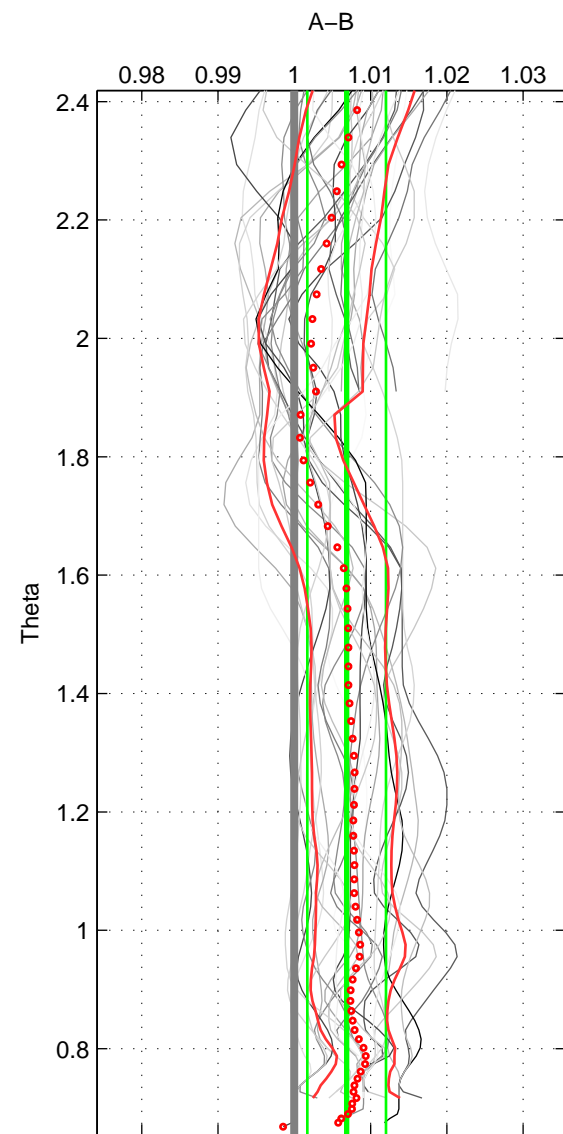

Cruise A (red). Date: Mar 1995 Cruisename: 348-316N19950310
 Cruise B (blue). Date: Feb 2007 Cruisename: 358-33RR20070204

*** "Favourite" values are means of spaces 1 2 3.

	Offset	O.StDev	Ratio	R.Stdev	Rating
SIGMA:	0.014	0.012	1.007	0.005	5
THETA:	0.015	0.011	1.007	0.005	5
DEPTH:	0.018	0.011	1.008	0.005	5
FAV.:	0.016	0.011	1.007	0.005	5

Profiles of A: 6
 Profiles of B: 7
 Diff profs: 31
 WMoffset (A-B): 0.014252
 WMoffset stdev: 0.011578
 WMratio (A/B): 1.0066
 WMratio stdev: 0.0053591

Quality (1-5): 5

Profiles of A: 6
 Profiles of B: 7
 Diff profs: 31
 WMoffset (A-B): 0.014879
 WMoffset stdev: 0.011134
 WMratio (A/B): 1.0069
 WMratio stdev: 0.0051601

Quality (1-5): 5

Profiles of A: 6
 Profiles of B: 7
 Diff profs: 31
 WMoffset (A-B): 0.017917
 WMoffset stdev: 0.010957
 WMratio (A/B): 1.0083
 WMratio stdev: 0.0050669

Quality (1-5): 5