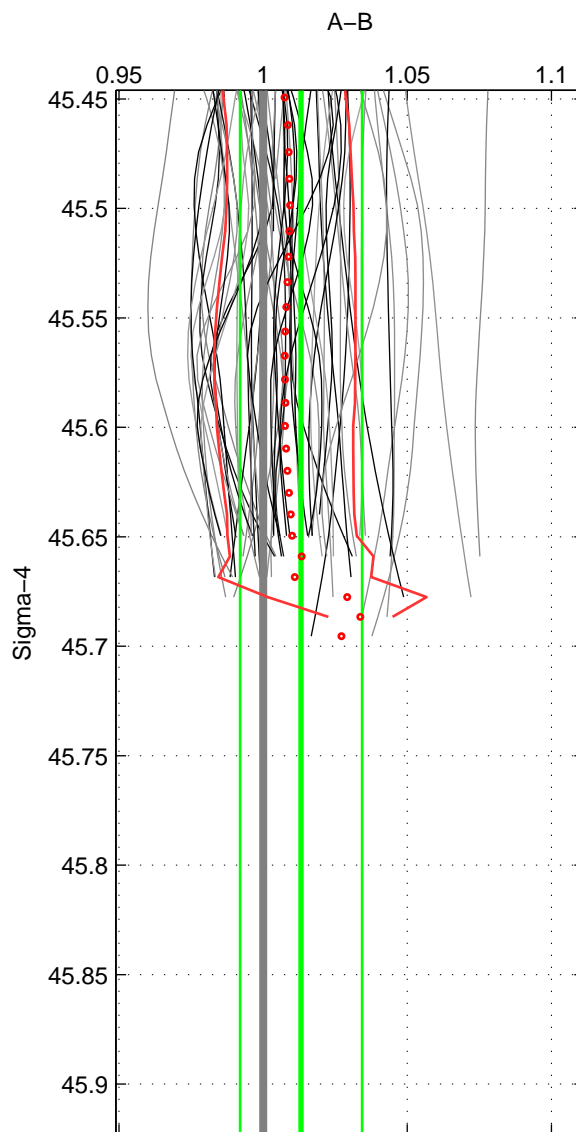

Cruise A (red). Date: Feb 2003 Cruisename: 660-49UF20030225

Cruise B (blue). Date: Jul 2008 Cruisename: 678-49UF20080617

*** "Favourite" values are those of space 2.

	Offset	O.StDev	Ratio	R.Stdev	Rating
SIGMA:	0.038	0.059	1.013	0.021	4
THETA:	0.053	0.053	1.018	0.019	5
DEPTH:	0.026	0.003	1.009	0.001	3
FAV.:	0.053	0.053	1.018	0.019	5

Profiles of A: 42
 Profiles of B: 27
 Diff profs : 63
 WMoffset (A-B): 0.037736
 WMoffset stdev: 0.058745
 WMratio (A/B): 1.0132
 WMratio stdev: 0.021146

Quality (1-5): 4

Profiles of A: 42
 Profiles of B: 27
 Diff profs : 63
 WMoffset (A-B): 0.052614
 WMoffset stdev: 0.05322
 WMratio (A/B): 1.0182
 WMratio stdev: 0.01923

Quality (1-5): 5

Profiles of A: 42
 Profiles of B: 27
 Diff profs : 63
 WMoffset (A-B): 0.026497
 WMoffset stdev: 0.0026037
 WMratio (A/B): 1.0094
 WMratio stdev: 0.00099363

Quality (1-5): 3

Please note that statistics are bad.