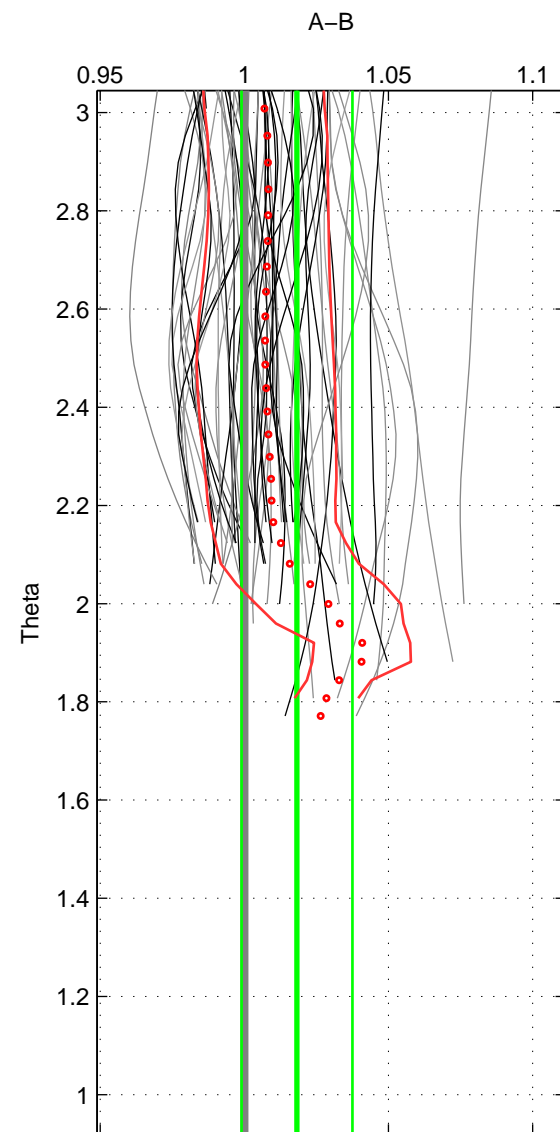

Cruise A (red). Date: Feb 2003 Cruisename: 660-49UF20030225

Cruise B (blue). Date: Jul 2008 Cruisename: 678-49UF20080617

*** "Favourite" values are those of space 2.

	Offset	O.StDev	Ratio	R.Stdev	Rating
SIGMA:	0.038	0.059	1.013	0.021	4
THETA:	0.053	0.053	1.018	0.019	5
DEPTH:	0.026	0.003	1.009	0.001	3
FAV.:	0.053	0.053	1.018	0.019	5

Profiles of A: 42
 Profiles of B: 27
 Diff profs : 63
 WMoffset (A-B): 0.037736
 WMoffset stdev: 0.058745
 WMratio (A/B): 1.0132
 WMratio stdev: 0.021146

Quality (1-5): 4

Profiles of A: 42
 Profiles of B: 27
 Diff profs : 63
 WMoffset (A-B): 0.052614
 WMoffset stdev: 0.05322
 WMratio (A/B): 1.0182
 WMratio stdev: 0.01923

Quality (1-5): 5

Profiles of A: 42
 Profiles of B: 27
 Diff profs : 63
 WMoffset (A-B): 0.026497
 WMoffset stdev: 0.0026037
 WMratio (A/B): 1.0094
 WMratio stdev: 0.00099363

Quality (1-5): 3

Please note that statistics are bad.