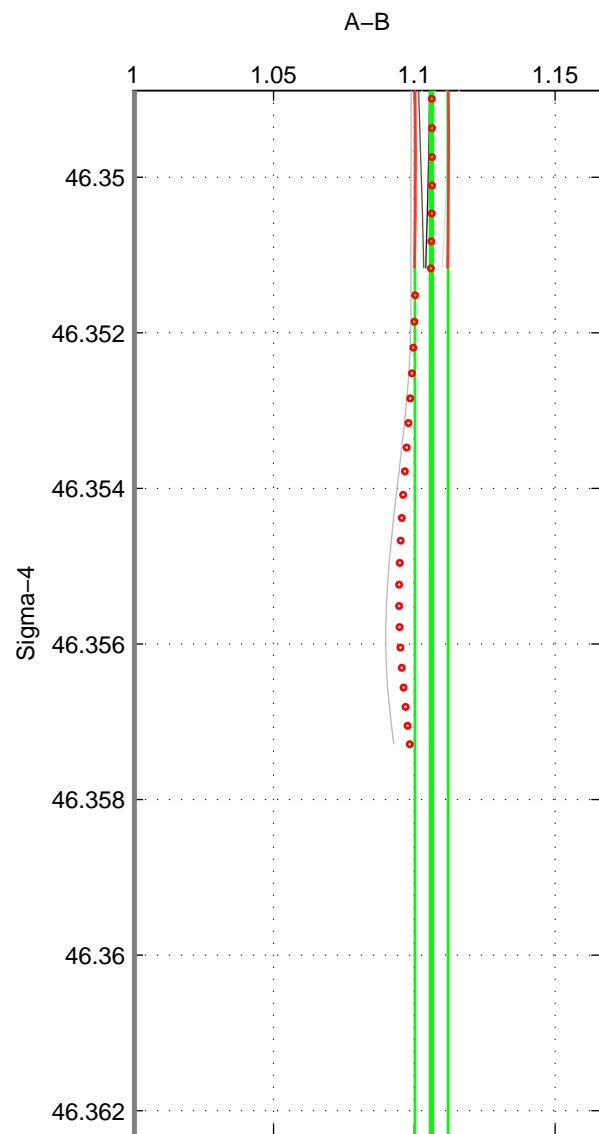

Cruise A (red). Date: Aug 2004 Cruisename: 56-32H120040718  
 Cruise B (blue). Date: Sep 2002 Cruisename: 67-49NZ20020822

\*\*\* "Favourite" values are those of space 2.

	Offset	O.StDev	Ratio	R.Stdev	Rating
SIGMA:	0.100	0.005	1.106	0.006	3
THETA:	0.096	0.023	1.101	0.024	4
DEPTH:	0.094	0.008	1.098	0.008	3
FAV.:	0.096	0.023	1.101	0.024	4

Profiles of A: 2  
 Profiles of B: 6  
 Diff profs : 7  
 WMoffset (A-B): 0.099943  
 WMoffset stdev: 0.0052443  
 WMratio (A/B): 1.1061  
 WMratio stdev: 0.005891

Quality (1-5): 3

Profiles of A: 6  
 Profiles of B: 6  
 Diff profs : 24  
 WMoffset (A-B): 0.095662  
 WMoffset stdev: 0.022626  
 WMratio (A/B): 1.1009  
 WMratio stdev: 0.024402

Quality (1-5): 4

Profiles of A: 5  
 Profiles of B: 6  
 Diff profs : 19  
 WMoffset (A-B): 0.093579  
 WMoffset stdev: 0.0083102  
 WMratio (A/B): 1.0984  
 WMratio stdev: 0.0082161

Quality (1-5): 3

Please note that statistics are bad.