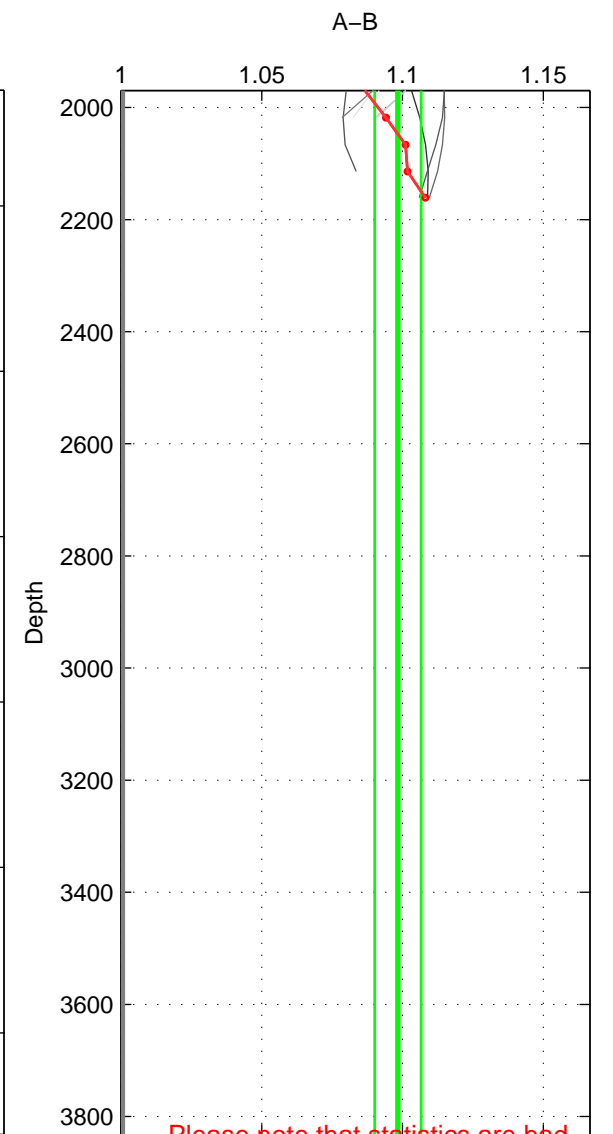

Cruise A (red). Date: Aug 2004 Cruisename: 56-32H120040718  
 Cruise B (blue). Date: Sep 2002 Cruisename: 67-49NZ20020822

\*\*\* "Favourite" values are those of space 2.

	Offset	O.StDev	Ratio	R.Stdev	Rating
SIGMA:	0.100	0.005	1.106	0.006	3
THETA:	0.096	0.023	1.101	0.024	4
DEPTH:	0.094	0.008	1.098	0.008	3
FAV.:	0.096	0.023	1.101	0.024	4

Profiles of A: 2  
 Profiles of B: 6  
 Diff profs : 7  
 WMoffset (A-B): 0.099943  
 WMoffset stdev: 0.0052443  
 WMratio (A/B): 1.1061  
 WMratio stdev: 0.005891

Quality (1-5): 3

Profiles of A: 6  
 Profiles of B: 6  
 Diff profs : 24  
 WMoffset (A-B): 0.095662  
 WMoffset stdev: 0.022626  
 WMratio (A/B): 1.1009  
 WMratio stdev: 0.024402

Quality (1-5): 4

Profiles of A: 5  
 Profiles of B: 6  
 Diff profs : 19  
 WMoffset (A-B): 0.093579  
 WMoffset stdev: 0.0083102  
 WMratio (A/B): 1.0984  
 WMratio stdev: 0.0082161

Quality (1-5): 3

Please note that statistics are bad.