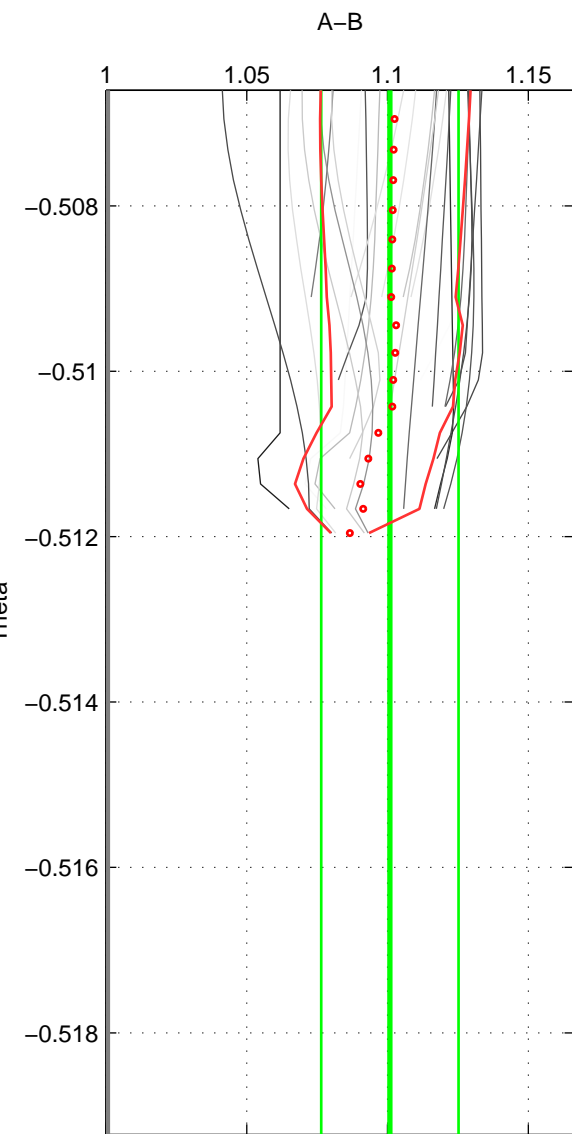

Cruise A (red). Date: Aug 2004 Cruisename: 56-32H120040718  
 Cruise B (blue). Date: Sep 2002 Cruisename: 67-49NZ20020822

\*\*\* "Favourite" values are those of space 2.

	Offset	O.StDev	Ratio	R.Stdev	Rating
SIGMA:	0.100	0.005	1.106	0.006	3
THETA:	0.096	0.023	1.101	0.024	4
DEPTH:	0.094	0.008	1.098	0.008	3
FAV.:	0.096	0.023	1.101	0.024	4

Profiles of A: 2  
 Profiles of B: 6  
 Diff profs : 7  
 WMoffset (A-B): 0.099943  
 WMoffset stdev: 0.0052443  
 WMratio (A/B): 1.1061  
 WMratio stdev: 0.005891

Quality (1-5): 3

Profiles of A: 6  
 Profiles of B: 6  
 Diff profs : 24  
 WMoffset (A-B): 0.095662  
 WMoffset stdev: 0.022626  
 WMratio (A/B): 1.1009  
 WMratio stdev: 0.024402

Quality (1-5): 4

Profiles of A: 5  
 Profiles of B: 6  
 Diff profs : 19  
 WMoffset (A-B): 0.093579  
 WMoffset stdev: 0.0083102  
 WMratio (A/B): 1.0984  
 WMratio stdev: 0.0082161

Quality (1-5): 3

Please note that statistics are bad.