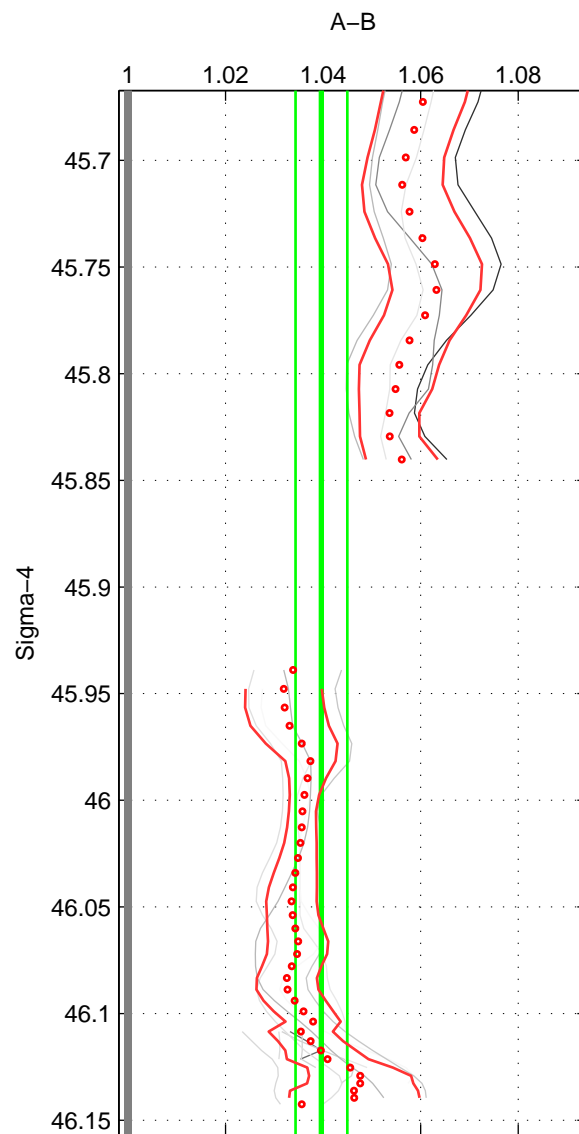

Cruise A (red). Date: Oct 1991 Cruisename: 330-09AR19910925
 Cruise B (blue). Date: Jan 2008 Cruisename: 338-09AR20071216

*** "Favourite" values are means of spaces 1 2 3.

	Offset	O.StDev	Ratio	R.Stdev	Rating
SIGMA:	0.089	0.012	1.040	0.005	3
THETA:	0.086	0.011	1.038	0.005	3
DEPTH:	0.095	0.030	1.042	0.013	3
FAV.:	0.090	0.017	1.040	0.008	3

Profiles of A: 8
 Profiles of B: 8
 Diff profs: 14
 WMoffset (A-B): 0.08912
 WMoffset stdev: 0.011657
 WMratio (A/B): 1.0396
 WMratio stdev: 0.0053091

Quality (1-5): 3

Profiles of A: 8
 Profiles of B: 8
 Diff profs: 14
 WMoffset (A-B): 0.085674
 WMoffset stdev: 0.010717
 WMratio (A/B): 1.038
 WMratio stdev: 0.0048862

Quality (1-5): 3

Profiles of A: 8
 Profiles of B: 8
 Diff profs: 14
 WMoffset (A-B): 0.095472
 WMoffset stdev: 0.029517
 WMratio (A/B): 1.0425
 WMratio stdev: 0.013458

Quality (1-5): 3