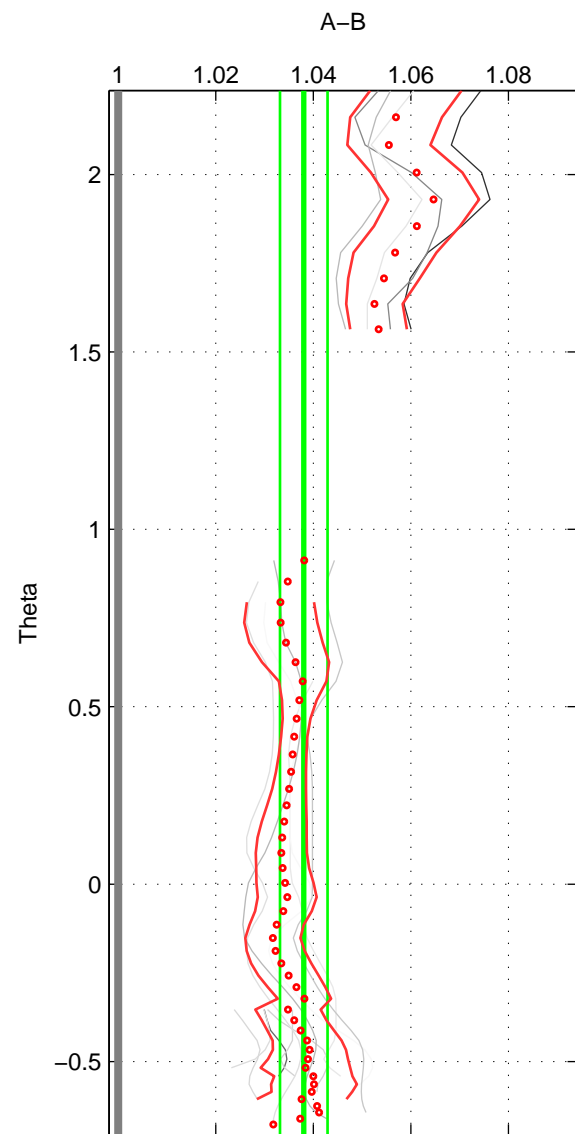

Cruise A (red). Date: Oct 1991 Cruisename: 330-09AR19910925
 Cruise B (blue). Date: Jan 2008 Cruisename: 338-09AR20071216

*** "Favourite" values are means of spaces 1 2 3.

	Offset	O.StDev	Ratio	R.Stdev	Rating
SIGMA:	0.089	0.012	1.040	0.005	3
THETA:	0.086	0.011	1.038	0.005	3
DEPTH:	0.095	0.030	1.042	0.013	3
FAV.:	0.090	0.017	1.040	0.008	3

Profiles of A: 8
 Profiles of B: 8
 Diff profs: 14
 WMoffset (A-B): 0.08912
 WMoffset stdev: 0.011657
 WMratio (A/B): 1.0396
 WMratio stdev: 0.0053091

Quality (1-5): 3

Profiles of A: 8
 Profiles of B: 8
 Diff profs: 14
 WMoffset (A-B): 0.085674
 WMoffset stdev: 0.010717
 WMratio (A/B): 1.038
 WMratio stdev: 0.0048862

Quality (1-5): 3

Profiles of A: 8
 Profiles of B: 8
 Diff profs: 14
 WMoffset (A-B): 0.095472
 WMoffset stdev: 0.029517
 WMratio (A/B): 1.0425
 WMratio stdev: 0.013458

Quality (1-5): 3