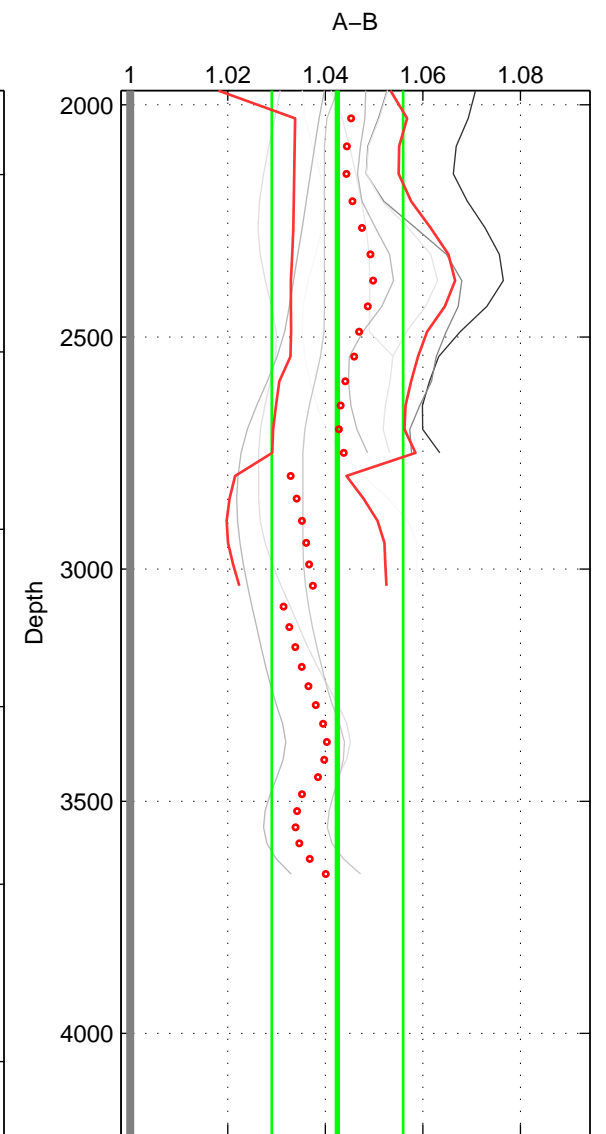

Cruise A (red). Date: Oct 1991 Cruisename: 330-09AR19910925
 Cruise B (blue). Date: Jan 2008 Cruisename: 338-09AR20071216

*** "Favourite" values are means of spaces 1 2 3.

	Offset	O.StDev	Ratio	R.Stdev	Rating
SIGMA:	0.089	0.012	1.040	0.005	3
THETA:	0.086	0.011	1.038	0.005	3
DEPTH:	0.095	0.030	1.042	0.013	3
FAV.:	0.090	0.017	1.040	0.008	3

Profiles of A: 8
 Profiles of B: 8
 Diff profs: 14
 WMoffset (A-B): 0.08912
 WMoffset stdev: 0.011657
 WMratio (A/B): 1.0396
 WMratio stdev: 0.0053091

Quality (1-5): 3

Profiles of A: 8
 Profiles of B: 8
 Diff profs: 14
 WMoffset (A-B): 0.085674
 WMoffset stdev: 0.010717
 WMratio (A/B): 1.038
 WMratio stdev: 0.0048862

Quality (1-5): 3

Profiles of A: 8
 Profiles of B: 8
 Diff profs: 14
 WMoffset (A-B): 0.095472
 WMoffset stdev: 0.029517
 WMratio (A/B): 1.0425
 WMratio stdev: 0.013458

Quality (1-5): 3