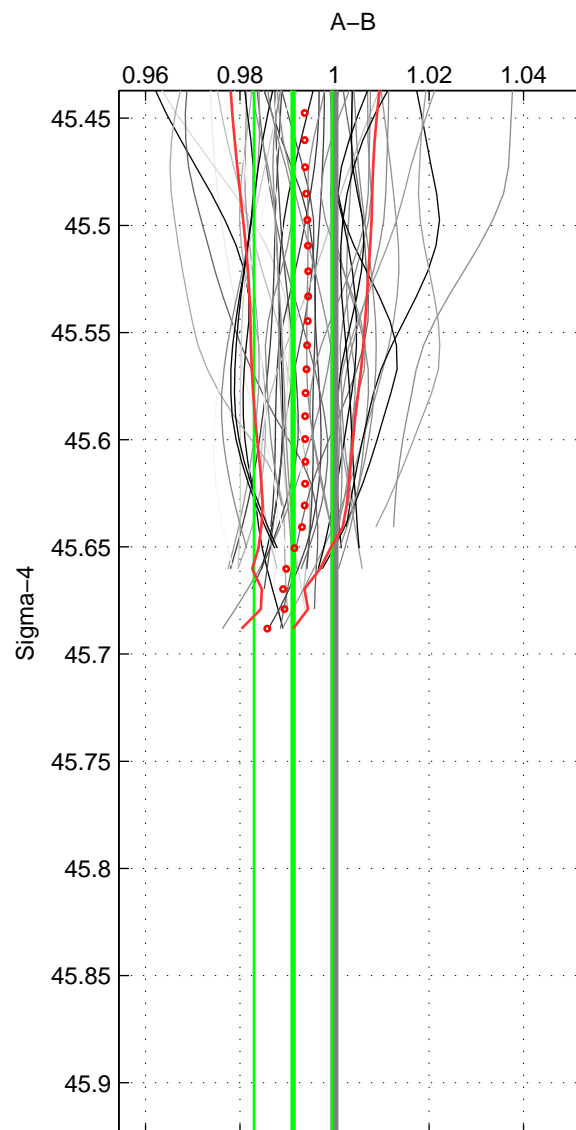

Cruise A (red). Date: Feb 2008 Cruisename: 676-49UF20080117

Cruise B (blue). Date: Oct 1998 Cruisename: 686-49UP19980916

*** "Favourite" values are those of space 2.

	Offset	O.StDev	Ratio	R.Stdev	Rating
SIGMA:	-0.025	0.023	0.991	0.008	4
THETA:	-0.027	0.021	0.991	0.007	5
DEPTH:	-0.018	0.002	0.994	0.001	3
FAV. :	-0.027	0.021	0.991	0.007	5

Profiles of A: 31
 Profiles of B: 20
 Diff profs : 48
 WMoffset (A-B): -0.025162
 WMoffset stdev: 0.023478
 WMratio (A/B): 0.99122
 WMratio stdev: 0.0082451

Quality (1-5): 4

Profiles of A: 31
 Profiles of B: 20
 Diff profs : 48
 WMoffset (A-B): -0.026547
 WMoffset stdev: 0.021489
 WMratio (A/B): 0.99084
 WMratio stdev: 0.0074092

Quality (1-5): 5

Profiles of A: 31
 Profiles of B: 20
 Diff profs : 48
 WMoffset (A-B): -0.017888
 WMoffset stdev: 0.001536
 WMratio (A/B): 0.99379
 WMratio stdev: 0.00058057

Quality (1-5): 3

Please note that statistics are bad.