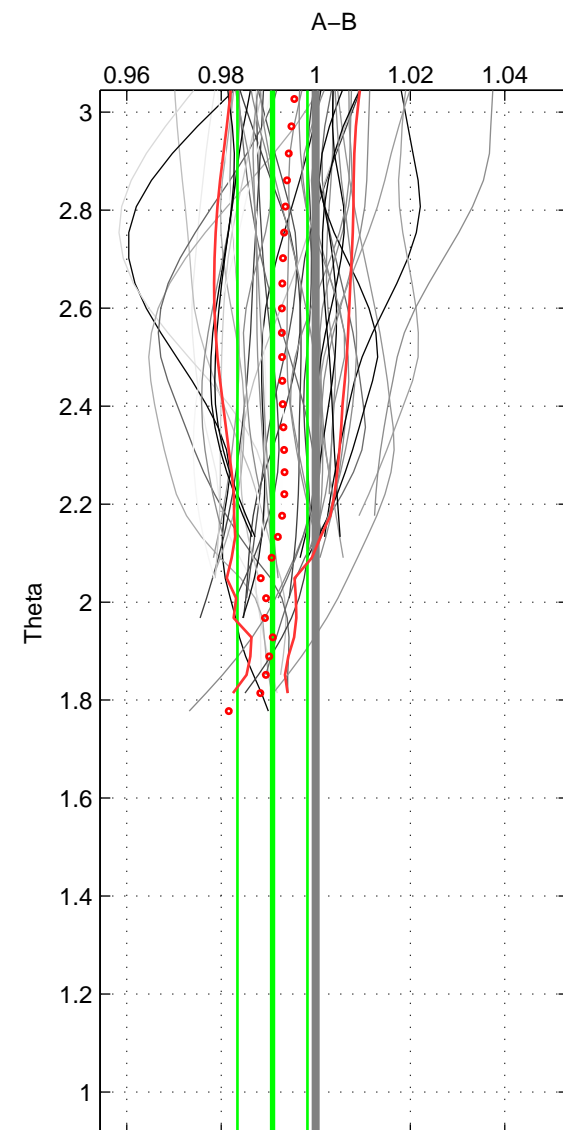

Cruise A (red). Date: Feb 2008 Cruisename: 676-49UF20080117

Cruise B (blue). Date: Oct 1998 Cruisename: 686-49UP19980916

*** "Favourite" values are those of space 2.

	Offset	O.StDev	Ratio	R.Stdev	Rating
SIGMA:	-0.025	0.023	0.991	0.008	4
THETA:	-0.027	0.021	0.991	0.007	5
DEPTH:	-0.018	0.002	0.994	0.001	3
FAV. :	-0.027	0.021	0.991	0.007	5

Profiles of A: 31
 Profiles of B: 20
 Diff profs : 48
 WMoffset (A-B): -0.025162
 WMoffset stdev: 0.023478
 WMratio (A/B): 0.99122
 WMratio stdev: 0.0082451

Quality (1-5): 4

Profiles of A: 31
 Profiles of B: 20
 Diff profs : 48
 WMoffset (A-B): -0.026547
 WMoffset stdev: 0.021489
 WMratio (A/B): 0.99084
 WMratio stdev: 0.0074092

Quality (1-5): 5

Profiles of A: 31
 Profiles of B: 20
 Diff profs : 48
 WMoffset (A-B): -0.017888
 WMoffset stdev: 0.001536
 WMratio (A/B): 0.99379
 WMratio stdev: 0.00058057

Quality (1-5): 3

Please note that statistics are bad.