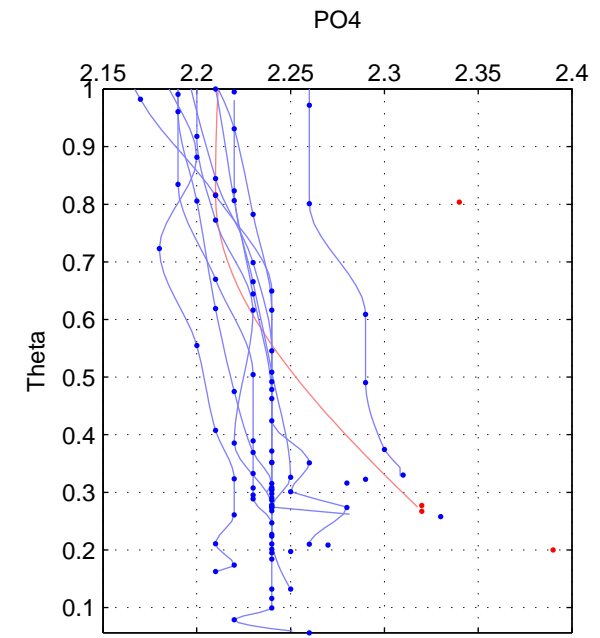

Cruise A (red). Date: Sep 2009 Cruisename: 248-33LG20090916

Cruise B (blue). Date: Feb 2009 Cruisename: 300-740H20090203

*** "Favourite" values are those of space 2.

	Offset	O.StDev	Ratio	R.Stdev	Rating
SIGMA:	NaN	NaN	NaN	NaN	NaN
THETA:	0.018	0.026	1.008	0.012	1
DEPTH:	NaN	NaN	NaN	NaN	NaN
FAV.:	0.018	0.026	1.008	0.012	1

Please note that statistics are bad.

Profiles of A: 1
 Profiles of B: 10
 Diff profs : 10
 WMoffset (A-B): 0.017999
 WMoffset stdev: 0.026415
 WMratio (A/B): 1.0081
 WMratio stdev: 0.011779

Quality (1-5): 1