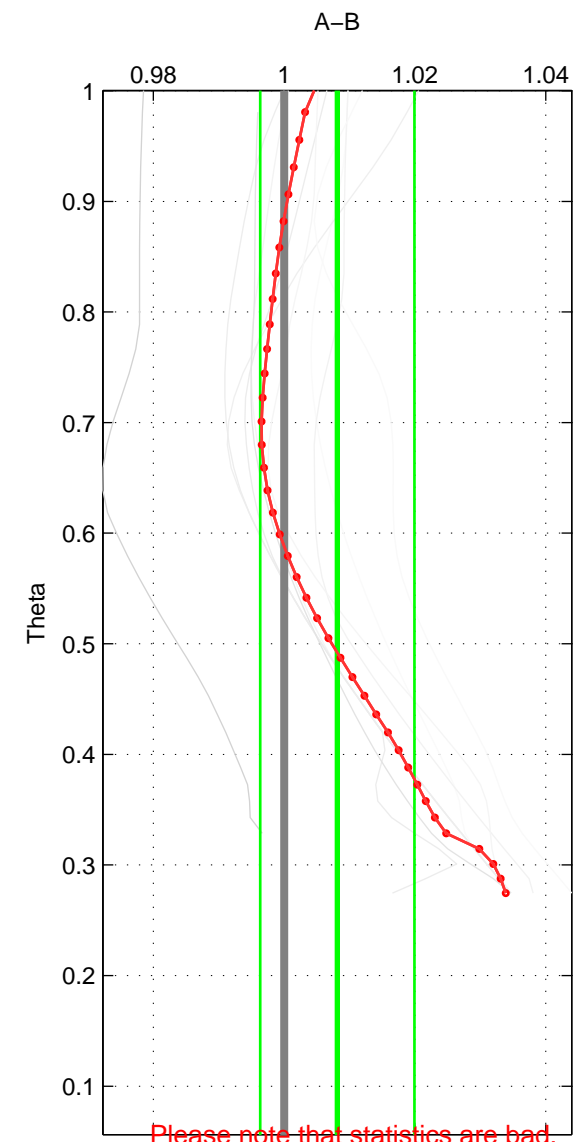

Cruise A (red). Date: Sep 2009 Cruisename: 248-33LG20090916

Cruise B (blue). Date: Feb 2009 Cruisename: 300-740H20090203

*** "Favourite" values are those of space 2.

	Offset	O.StDev	Ratio	R.Stdev	Rating
SIGMA:	NaN	NaN	NaN	NaN	NaN
THETA:	0.018	0.026	1.008	0.012	1
DEPTH:	NaN	NaN	NaN	NaN	NaN
FAV.:	0.018	0.026	1.008	0.012	1

Please note that statistics are bad.

Profiles of A: 1
 Profiles of B: 10
 Diff profs : 10
 WMoffset (A-B): 0.017999
 WMoffset stdev: 0.026415
 WMratio (A/B): 1.0081
 WMratio stdev: 0.011779

Quality (1-5): 1