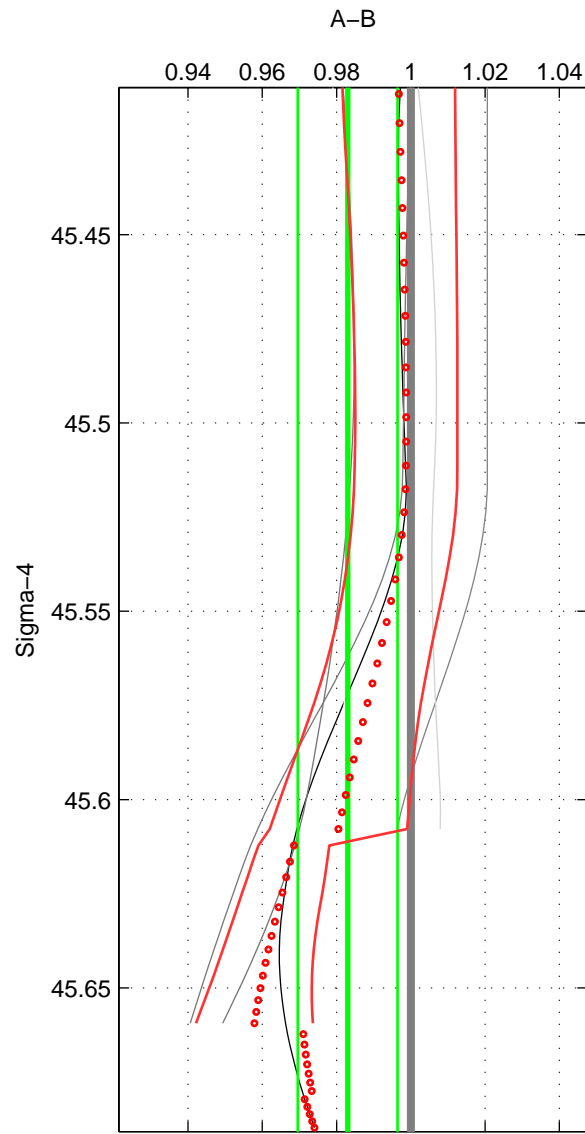

Cruise A (red). Date: Jul 2000 Cruisename: 690-49UP20000620
 Cruise B (blue). Date: Jul 2002 Cruisename: 697-49UP20020620

*** "Favourite" values are means of spaces 1 2 3.

	Offset	O.StDev	Ratio	R.Stdev	Rating
SIGMA:	-0.049	0.040	0.983	0.013	2
THETA:	-0.049	0.040	0.983	0.014	2
DEPTH:	-0.060	0.048	0.979	0.016	2
FAV. :	-0.053	0.043	0.982	0.014	2

Profiles of A: 2
 Profiles of B: 4
 Diff profs : 6
 WMoffset (A-B): -0.049278
 WMoffset stdev: 0.040097
 WMratio (A/B): 0.983
 WMratio stdev: 0.013449

Quality (1-5): 2

Profiles of A: 2
 Profiles of B: 4
 Diff profs : 6
 WMoffset (A-B): -0.049268
 WMoffset stdev: 0.040279
 WMratio (A/B): 0.983
 WMratio stdev: 0.013516

Quality (1-5): 2

Profiles of A: 2
 Profiles of B: 4
 Diff profs : 6
 WMoffset (A-B): -0.060402
 WMoffset stdev: 0.047596
 WMratio (A/B): 0.97929
 WMratio stdev: 0.016015

Quality (1-5): 2