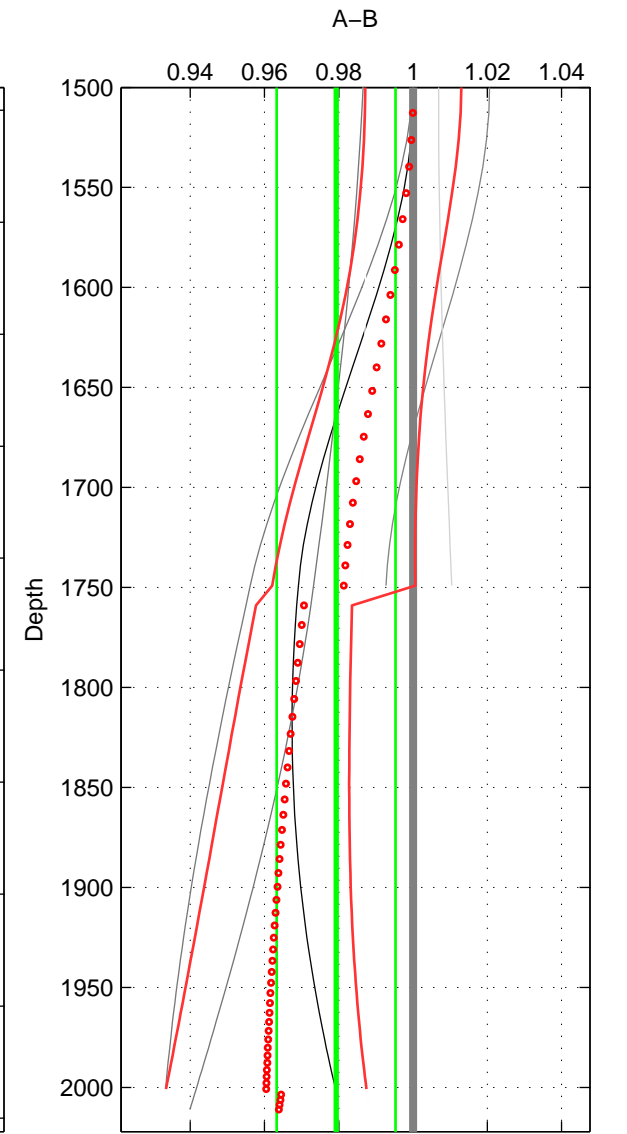

Cruise A (red). Date: Jul 2000 Cruisename: 690-49UP20000620
 Cruise B (blue). Date: Jul 2002 Cruisename: 697-49UP20020620

*** "Favourite" values are means of spaces 1 2 3.

	Offset	O.StDev	Ratio	R.Stdev	Rating
SIGMA:	-0.049	0.040	0.983	0.013	2
THETA:	-0.049	0.040	0.983	0.014	2
DEPTH:	-0.060	0.048	0.979	0.016	2
FAV. :	-0.053	0.043	0.982	0.014	2

Profiles of A: 2
 Profiles of B: 4
 Diff profs : 6
 WMoffset (A-B): -0.049278
 WMoffset stdev: 0.040097
 WMratio (A/B): 0.983
 WMratio stdev: 0.013449

Quality (1-5): 2

Profiles of A: 2
 Profiles of B: 4
 Diff profs : 6
 WMoffset (A-B): -0.049268
 WMoffset stdev: 0.040279
 WMratio (A/B): 0.983
 WMratio stdev: 0.013516

Quality (1-5): 2

Profiles of A: 2
 Profiles of B: 4
 Diff profs : 6
 WMoffset (A-B): -0.060402
 WMoffset stdev: 0.047596
 WMratio (A/B): 0.97929
 WMratio stdev: 0.016015

Quality (1-5): 2