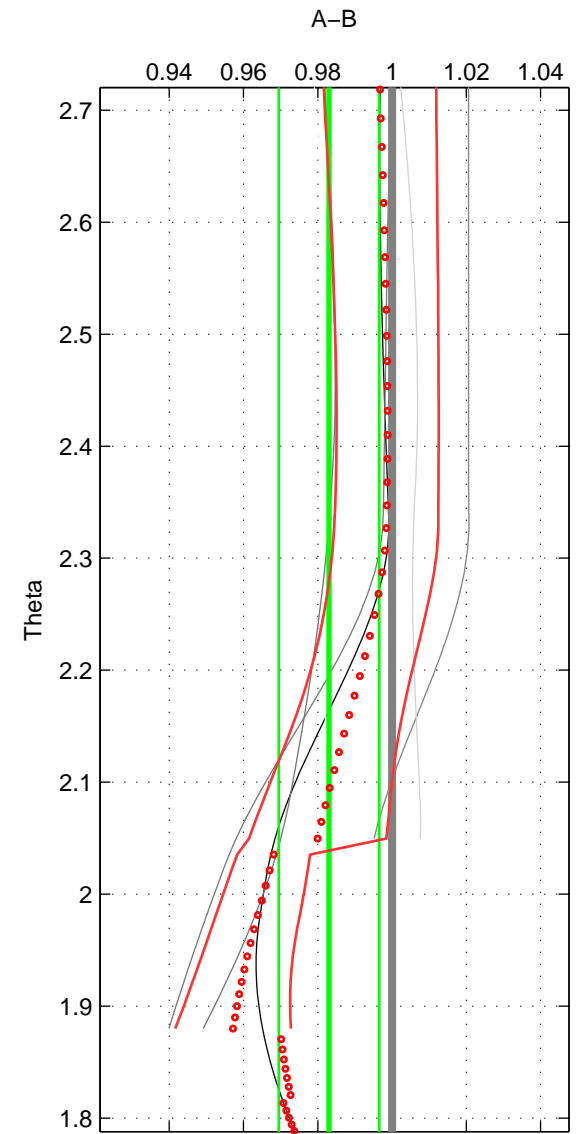

Cruise A (red). Date: Jul 2000 Cruisename: 690-49UP20000620
 Cruise B (blue). Date: Jul 2002 Cruisename: 697-49UP20020620

*** "Favourite" values are means of spaces 1 2 3.

	Offset	O.StDev	Ratio	R.Stdev	Rating
SIGMA:	-0.049	0.040	0.983	0.013	2
THETA:	-0.049	0.040	0.983	0.014	2
DEPTH:	-0.060	0.048	0.979	0.016	2
FAV. :	-0.053	0.043	0.982	0.014	2

Profiles of A: 2
 Profiles of B: 4
 Diff profs : 6
 WMoffset (A-B): -0.049278
 WMoffset stdev: 0.040097
 WMratio (A/B): 0.983
 WMratio stdev: 0.013449

Quality (1-5): 2

Profiles of A: 2
 Profiles of B: 4
 Diff profs : 6
 WMoffset (A-B): -0.049268
 WMoffset stdev: 0.040279
 WMratio (A/B): 0.983
 WMratio stdev: 0.013516

Quality (1-5): 2

Profiles of A: 2
 Profiles of B: 4
 Diff profs : 6
 WMoffset (A-B): -0.060402
 WMoffset stdev: 0.047596
 WMratio (A/B): 0.97929
 WMratio stdev: 0.016015

Quality (1-5): 2