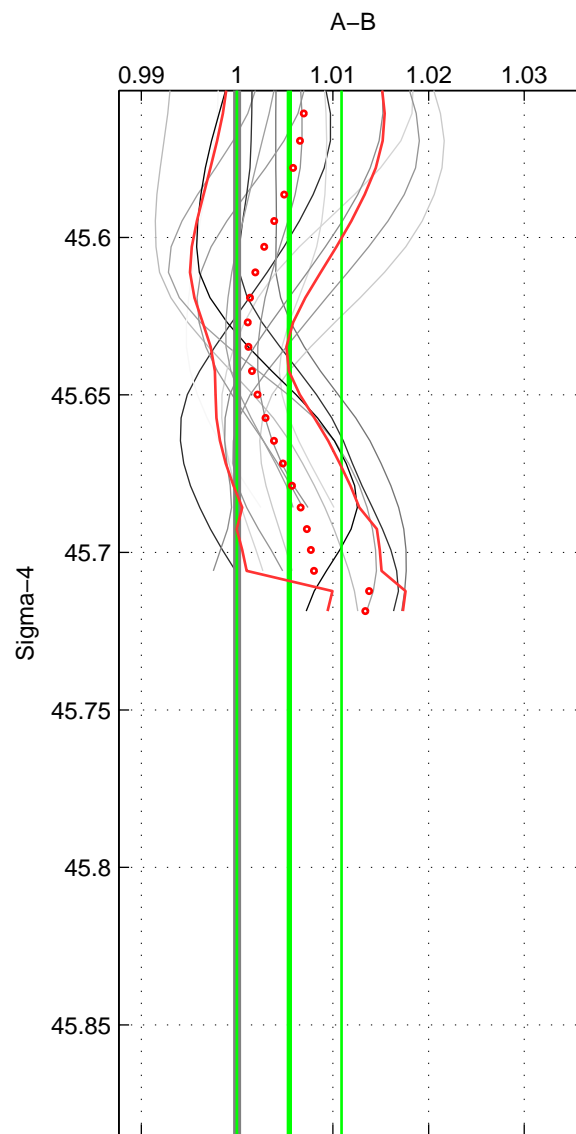

Cruise A (red). Date: Oct 2007 Cruisename: 613-49NZ20071008

Cruise B (blue). Date: Jul 2001 Cruisename: 694-49UP20010619

\*\*\* "Favourite" values are means of spaces 1 2.

	Offset	O.StDev	Ratio	R.Stdev	Rating
SIGMA	0.016	0.016	1.005	0.005	4
THETA	0.029	0.012	1.010	0.004	4
DEPTH	0.015	0.004	1.005	0.001	3
FAV.	0.023	0.014	1.008	0.005	4

Profiles of A: 8  
 Profiles of B: 3  
 Diff profs : 15  
 WMoffset (A-B): 0.016292  
 WMoffset stdev: 0.016095  
 WMratio (A/B): 1.0054  
 WMratio stdev: 0.0054645

Quality (1-5): 4

Profiles of A: 8  
 Profiles of B: 3  
 Diff profs : 15  
 WMoffset (A-B): 0.029419  
 WMoffset stdev: 0.012224  
 WMratio (A/B): 1.01  
 WMratio stdev: 0.0042051

Quality (1-5): 4

Profiles of A: 8  
 Profiles of B: 3  
 Diff profs : 15  
 WMoffset (A-B): 0.014601  
 WMoffset stdev: 0.0041022  
 WMratio (A/B): 1.005  
 WMratio stdev: 0.0013584

Quality (1-5): 3

Please note that statistics are bad.