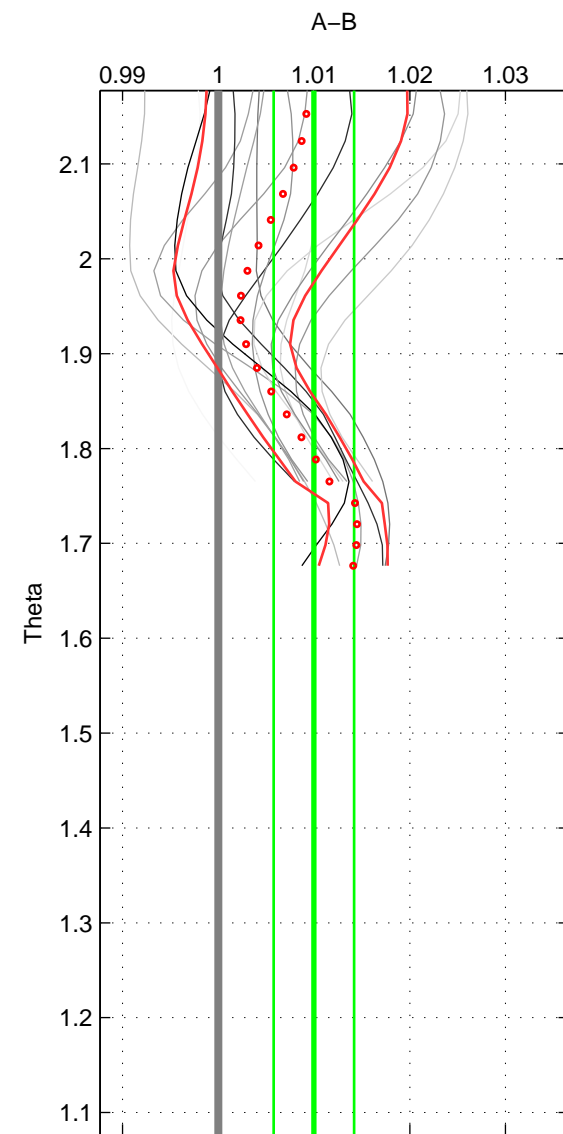

Cruise A (red). Date: Oct 2007 Cruisename: 613-49NZ20071008

Cruise B (blue). Date: Jul 2001 Cruisename: 694-49UP20010619

\*\*\* "Favourite" values are means of spaces 1 2.

	Offset	O.StDev	Ratio	R.Stdev	Rating
SIGMA	0.016	0.016	1.005	0.005	4
THETA	0.029	0.012	1.010	0.004	4
DEPTH	0.015	0.004	1.005	0.001	3
FAV.	0.023	0.014	1.008	0.005	4

Profiles of A: 8  
 Profiles of B: 3  
 Diff profs : 15  
 WMoffset (A-B): 0.016292  
 WMoffset stdev: 0.016095  
 WMratio (A/B): 1.0054  
 WMratio stdev: 0.0054645

Quality (1-5): 4

Profiles of A: 8  
 Profiles of B: 3  
 Diff profs : 15  
 WMoffset (A-B): 0.029419  
 WMoffset stdev: 0.012224  
 WMratio (A/B): 1.01  
 WMratio stdev: 0.0042051

Quality (1-5): 4

Profiles of A: 8  
 Profiles of B: 3  
 Diff profs : 15  
 WMoffset (A-B): 0.014601  
 WMoffset stdev: 0.0041022  
 WMratio (A/B): 1.005  
 WMratio stdev: 0.0013584

Quality (1-5): 3

Please note that statistics are bad.