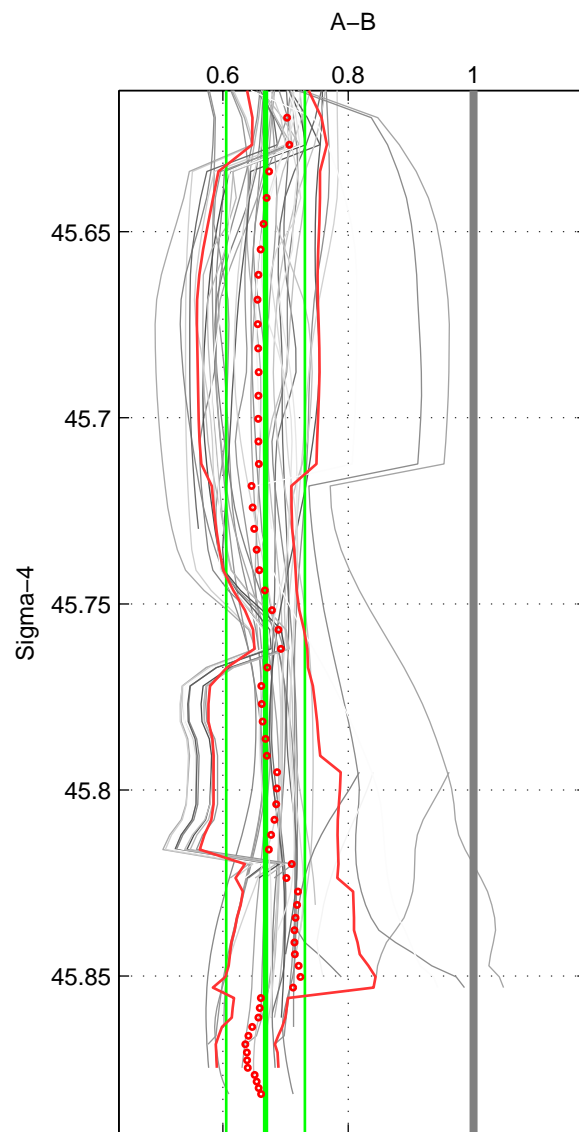

Cruise A (red). Date: Jul 2001 Cruisename: 161-06MT20010717

Cruise B (blue). Date: Aug 1989 Cruisename: 293-64TR19890731

*** "Favourite" values are means of spaces 1 2.

	Offset	O.StDev	Ratio	R.Stdev	Rating
SIGMA:	-0.402	0.102	0.668	0.063	5
THETA:	-0.369	0.114	0.700	0.075	5
DEPTH:	-0.254	0.141	0.798	0.097	4
FAV. :	-0.385	0.108	0.684	0.069	5

Profiles of A: 14
 Profiles of B: 7
 Diff profs : 42
 WMoffset (A-B): -0.40176
 WMoffset stdev: 0.10211
 WMratio (A/B): 0.66821
 WMratio stdev: 0.0628

Quality (1-5): 5

Profiles of A: 14
 Profiles of B: 7
 Diff profs : 42
 WMoffset (A-B): -0.36896
 WMoffset stdev: 0.11446
 WMratio (A/B): 0.69979
 WMratio stdev: 0.074998

Quality (1-5): 5

Profiles of A: 14
 Profiles of B: 7
 Diff profs : 42
 WMoffset (A-B): -0.25388
 WMoffset stdev: 0.14059
 WMratio (A/B): 0.79763
 WMratio stdev: 0.097308

Quality (1-5): 4