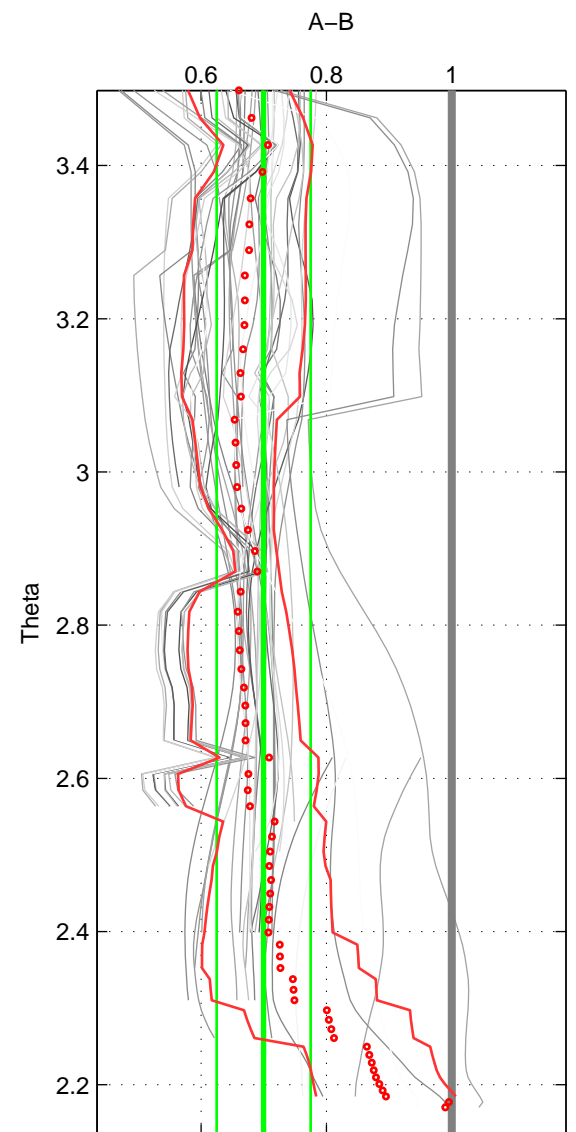

Cruise A (red). Date: Jul 2001 Cruisename: 161-06MT20010717

Cruise B (blue). Date: Aug 1989 Cruisename: 293-64TR19890731

*** "Favourite" values are means of spaces 1 2.

	Offset	O.StDev	Ratio	R.Stdev	Rating
SIGMA:	-0.402	0.102	0.668	0.063	5
THETA:	-0.369	0.114	0.700	0.075	5
DEPTH:	-0.254	0.141	0.798	0.097	4
FAV. :	-0.385	0.108	0.684	0.069	5

Profiles of A: 14
 Profiles of B: 7
 Diff profs : 42
 WMoffset (A-B): -0.40176
 WMoffset stdev: 0.10211
 WMratio (A/B): 0.66821
 WMratio stdev: 0.0628

Quality (1-5): 5

Profiles of A: 14
 Profiles of B: 7
 Diff profs : 42
 WMoffset (A-B): -0.36896
 WMoffset stdev: 0.11446
 WMratio (A/B): 0.69979
 WMratio stdev: 0.074998

Quality (1-5): 5

Profiles of A: 14
 Profiles of B: 7
 Diff profs : 42
 WMoffset (A-B): -0.25388
 WMoffset stdev: 0.14059
 WMratio (A/B): 0.79763
 WMratio stdev: 0.097308

Quality (1-5): 4