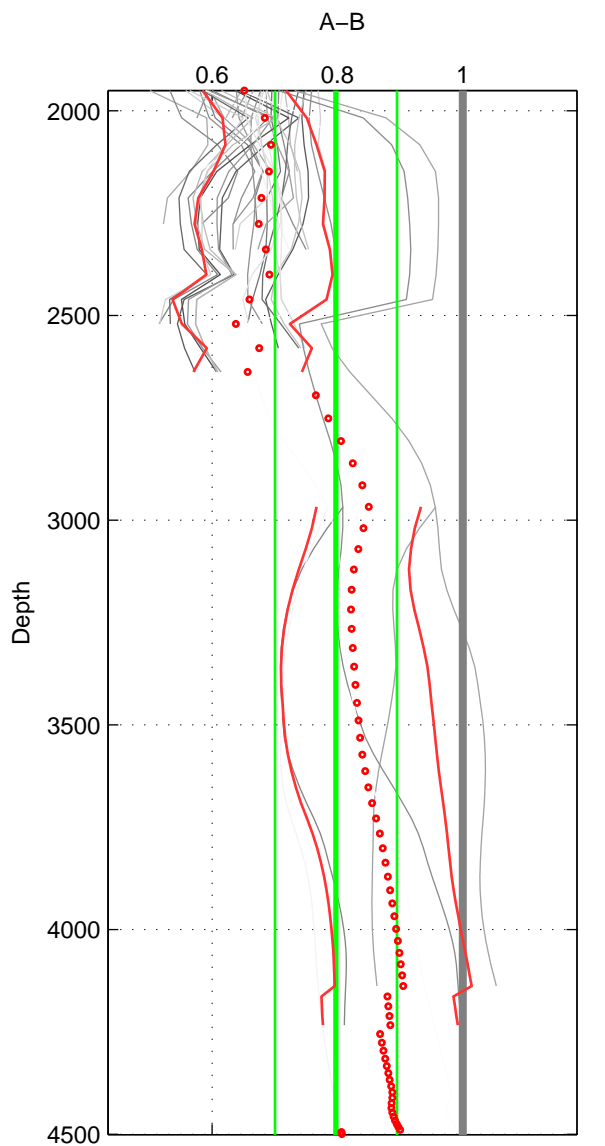

Cruise A (red). Date: Jul 2001 Cruisename: 161-06MT20010717

Cruise B (blue). Date: Aug 1989 Cruisename: 293-64TR19890731

*** "Favourite" values are means of spaces 1 2.

	Offset	O.StDev	Ratio	R.Stdev	Rating
SIGMA:	-0.402	0.102	0.668	0.063	5
THETA:	-0.369	0.114	0.700	0.075	5
DEPTH:	-0.254	0.141	0.798	0.097	4
FAV. :	-0.385	0.108	0.684	0.069	5

Profiles of A: 14
 Profiles of B: 7
 Diff profs : 42
 WMoffset (A-B): -0.40176
 WMoffset stdev: 0.10211
 WMratio (A/B): 0.66821
 WMratio stdev: 0.0628

Quality (1-5): 5

Profiles of A: 14
 Profiles of B: 7
 Diff profs : 42
 WMoffset (A-B): -0.36896
 WMoffset stdev: 0.11446
 WMratio (A/B): 0.69979
 WMratio stdev: 0.074998

Quality (1-5): 5

Profiles of A: 14
 Profiles of B: 7
 Diff profs : 42
 WMoffset (A-B): -0.25388
 WMoffset stdev: 0.14059
 WMratio (A/B): 0.79763
 WMratio stdev: 0.097308

Quality (1-5): 4