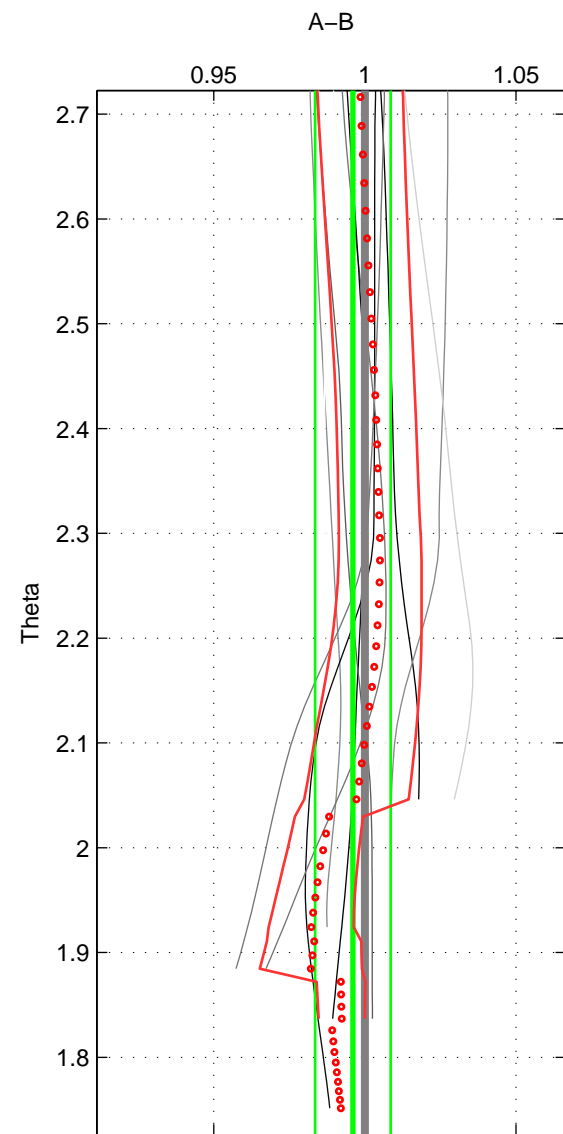

Cruise A (red). Date: Nov 2001 Cruisename: 695-49UP20011010

Cruise B (blue). Date: Jul 2002 Cruisename: 697-49UP20020620

*** "Favourite" values are those of space 2.

	Offset	O.StDev	Ratio	R.Stdev	Rating
SIGMA:	-0.015	0.038	0.995	0.013	2
THETA:	-0.012	0.037	0.996	0.012	4
DEPTH:	-0.037	0.058	0.987	0.020	3
FAV. :	-0.012	0.037	0.996	0.012	4

Profiles of A: 2
 Profiles of B: 9
 Diff profs : 6
 WMoffset (A-B): -0.014761
 WMoffset stdev: 0.038102
 WMratio (A/B): 0.99494
 WMratio stdev: 0.012852

Quality (1-5): 2

Profiles of A: 4
 Profiles of B: 9
 Diff profs : 11
 WMoffset (A-B): -0.011658
 WMoffset stdev: 0.036607
 WMratio (A/B): 0.99605
 WMratio stdev: 0.012479

Quality (1-5): 4

Profiles of A: 4
 Profiles of B: 9
 Diff profs : 11
 WMoffset (A-B): -0.037173
 WMoffset stdev: 0.058153
 WMratio (A/B): 0.98741
 WMratio stdev: 0.019669

Quality (1-5): 3