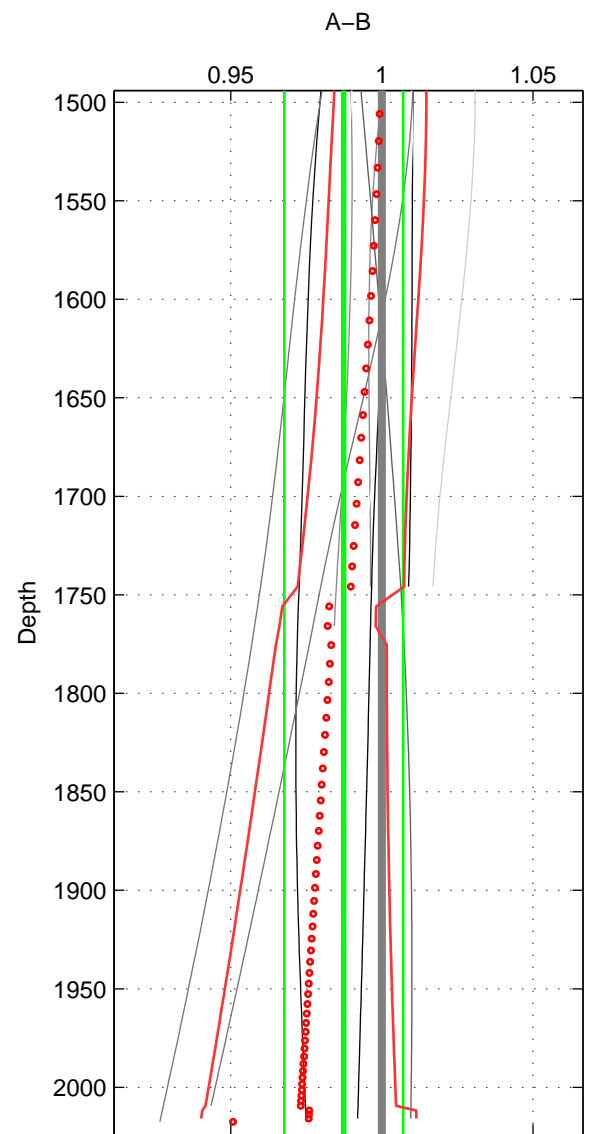

Cruise A (red). Date: Nov 2001 Cruisename: 695-49UP20011010

Cruise B (blue). Date: Jul 2002 Cruisename: 697-49UP20020620

*** "Favourite" values are those of space 2.

	Offset	O.StDev	Ratio	R.Stdev	Rating
SIGMA:	-0.015	0.038	0.995	0.013	2
THETA:	-0.012	0.037	0.996	0.012	4
DEPTH:	-0.037	0.058	0.987	0.020	3
FAV. :	-0.012	0.037	0.996	0.012	4

Profiles of A: 2
 Profiles of B: 9
 Diff profs : 6
 WMoffset (A-B): -0.014761
 WMoffset stdev: 0.038102
 WMratio (A/B): 0.99494
 WMratio stdev: 0.012852

Quality (1-5): 2

Profiles of A: 4
 Profiles of B: 9
 Diff profs : 11
 WMoffset (A-B): -0.011658
 WMoffset stdev: 0.036607
 WMratio (A/B): 0.99605
 WMratio stdev: 0.012479

Quality (1-5): 4

Profiles of A: 4
 Profiles of B: 9
 Diff profs : 11
 WMoffset (A-B): -0.037173
 WMoffset stdev: 0.058153
 WMratio (A/B): 0.98741
 WMratio stdev: 0.019669

Quality (1-5): 3