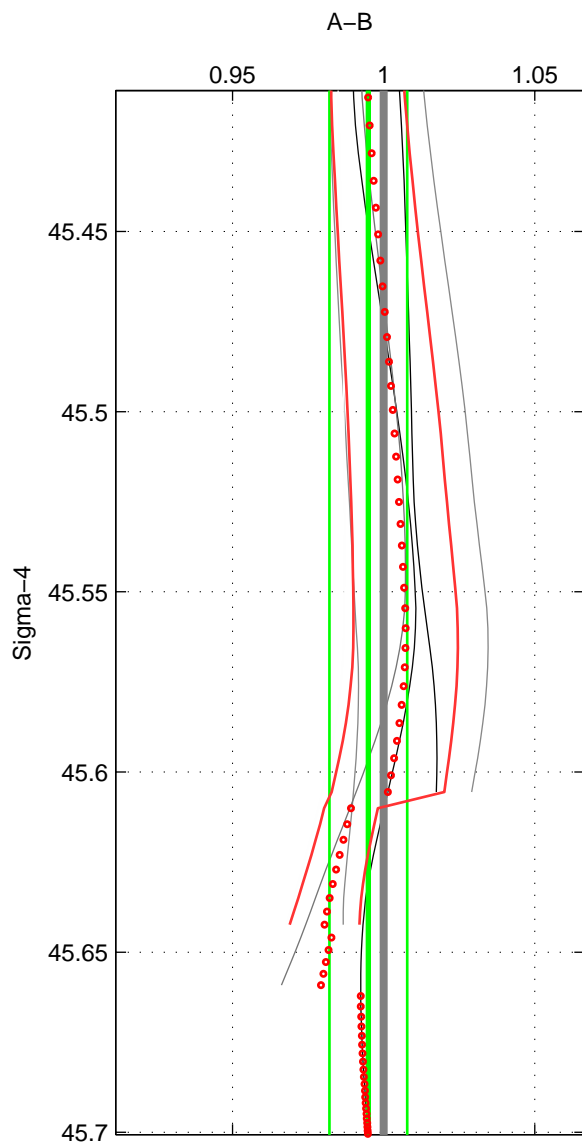

Cruise A (red). Date: Nov 2001 Cruisename: 695-49UP20011010

Cruise B (blue). Date: Jul 2002 Cruisename: 697-49UP20020620

*** "Favourite" values are those of space 2.

	Offset	O.StDev	Ratio	R.Stdev	Rating
SIGMA:	-0.015	0.038	0.995	0.013	2
THETA:	-0.012	0.037	0.996	0.012	4
DEPTH:	-0.037	0.058	0.987	0.020	3
FAV. :	-0.012	0.037	0.996	0.012	4

Profiles of A: 2
 Profiles of B: 9
 Diff profs : 6
 WMoffset (A-B): -0.014761
 WMoffset stdev: 0.038102
 WMratio (A/B): 0.99494
 WMratio stdev: 0.012852

Quality (1-5): 2

Profiles of A: 4
 Profiles of B: 9
 Diff profs : 11
 WMoffset (A-B): -0.011658
 WMoffset stdev: 0.036607
 WMratio (A/B): 0.99605
 WMratio stdev: 0.012479

Quality (1-5): 4

Profiles of A: 4
 Profiles of B: 9
 Diff profs : 11
 WMoffset (A-B): -0.037173
 WMoffset stdev: 0.058153
 WMratio (A/B): 0.98741
 WMratio stdev: 0.019669

Quality (1-5): 3