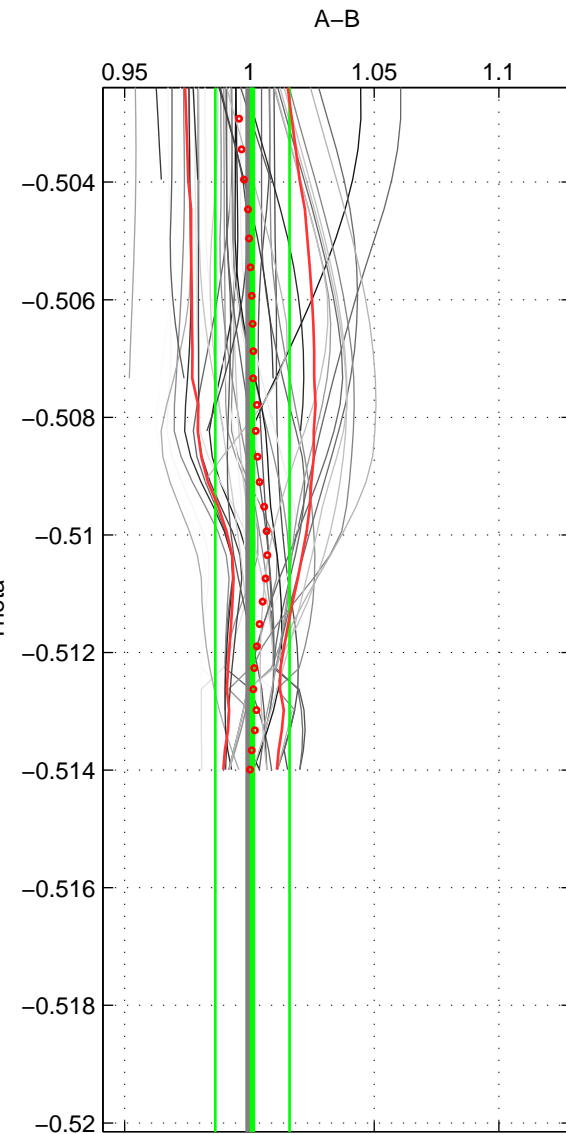

Cruise A (red). Date: May 2002 Cruisename: 51-32H120020505

Cruise B (blue). Date: Sep 2004 Cruisename: 68-49NZ20040901

*** "Favourite" values are means of spaces 2 3.

	Offset	O.StDev	Ratio	R.Stdev	Rating
SIGMA:	0.015	0.017	1.015	0.018	3
THETA:	0.001	0.015	1.001	0.015	4
DEPTH:	0.001	0.011	1.001	0.010	4
FAV.:	0.001	0.013	1.001	0.013	4

Profiles of A: 3
 Profiles of B: 20
 Diff profs : 45
 WMoffset (A-B): 0.014527
 WMoffset stdev: 0.016989
 WMratio (A/B): 1.0147
 WMratio stdev: 0.017696

Quality (1-5): 3

Profiles of A: 3
 Profiles of B: 20
 Diff profs : 45
 WMoffset (A-B): 0.001059
 WMoffset stdev: 0.0152
 WMratio (A/B): 1.0012
 WMratio stdev: 0.014891

Quality (1-5): 4

Profiles of A: 3
 Profiles of B: 20
 Diff profs : 45
 WMoffset (A-B): 0.00053636
 WMoffset stdev: 0.010703
 WMratio (A/B): 1.0006
 WMratio stdev: 0.010449

Quality (1-5): 4