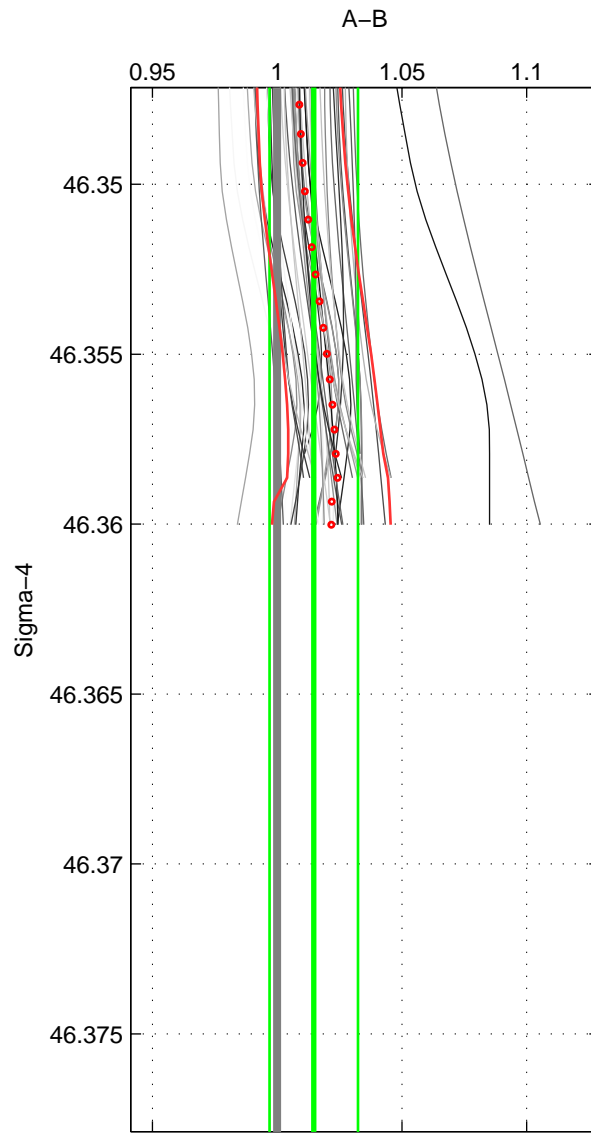

Cruise A (red). Date: May 2002 Cruisename: 51-32H120020505

Cruise B (blue). Date: Sep 2004 Cruisename: 68-49NZ20040901

*** "Favourite" values are means of spaces 2 3.

	Offset	O.StDev	Ratio	R.Stdev	Rating
SIGMA:	0.015	0.017	1.015	0.018	3
THETA:	0.001	0.015	1.001	0.015	4
DEPTH:	0.001	0.011	1.001	0.010	4
FAV.:	0.001	0.013	1.001	0.013	4

Profiles of A: 3
 Profiles of B: 20
 Diff profs : 45
 WMoffset (A-B): 0.014527
 WMoffset stdev: 0.016989
 WMratio (A/B): 1.0147
 WMratio stdev: 0.017696

Quality (1-5): 3

Profiles of A: 3
 Profiles of B: 20
 Diff profs : 45
 WMoffset (A-B): 0.001059
 WMoffset stdev: 0.0152
 WMratio (A/B): 1.0012
 WMratio stdev: 0.014891

Quality (1-5): 4

Profiles of A: 3
 Profiles of B: 20
 Diff profs : 45
 WMoffset (A-B): 0.00053636
 WMoffset stdev: 0.010703
 WMratio (A/B): 1.0006
 WMratio stdev: 0.010449

Quality (1-5): 4