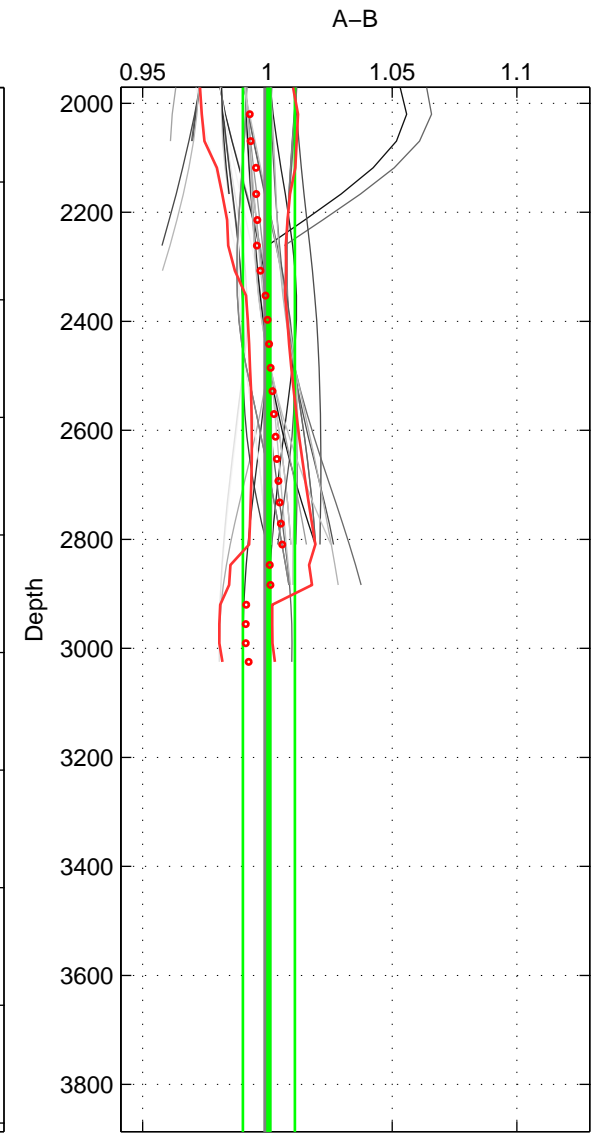

Cruise A (red). Date: May 2002 Cruisename: 51-32H120020505

Cruise B (blue). Date: Sep 2004 Cruisename: 68-49NZ20040901

*** "Favourite" values are means of spaces 2 3.

	Offset	O.StDev	Ratio	R.Stdev	Rating
SIGMA:	0.015	0.017	1.015	0.018	3
THETA:	0.001	0.015	1.001	0.015	4
DEPTH:	0.001	0.011	1.001	0.010	4
FAV.:	0.001	0.013	1.001	0.013	4

Profiles of A: 3
 Profiles of B: 20
 Diff profs : 45
 WMoffset (A-B): 0.014527
 WMoffset stdev: 0.016989
 WMratio (A/B): 1.0147
 WMratio stdev: 0.017696

Quality (1-5): 3

Profiles of A: 3
 Profiles of B: 20
 Diff profs : 45
 WMoffset (A-B): 0.001059
 WMoffset stdev: 0.0152
 WMratio (A/B): 1.0012
 WMratio stdev: 0.014891

Quality (1-5): 4

Profiles of A: 3
 Profiles of B: 20
 Diff profs : 45
 WMoffset (A-B): 0.00053636
 WMoffset stdev: 0.010703
 WMratio (A/B): 1.0006
 WMratio stdev: 0.010449

Quality (1-5): 4