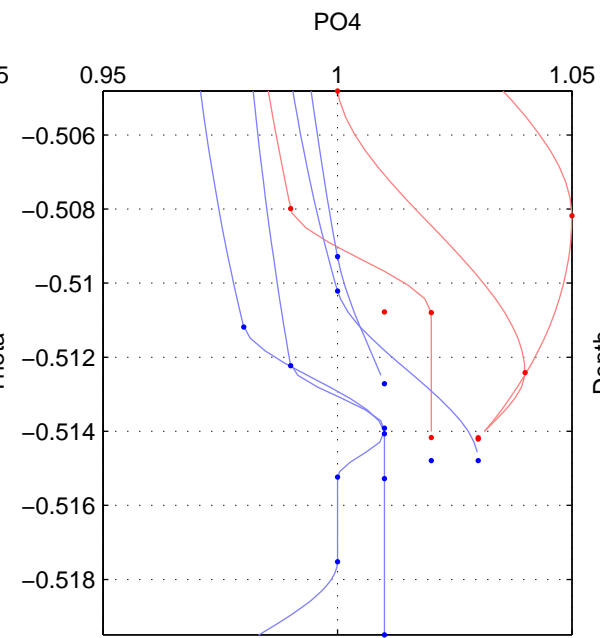

Cruise A (red). Date: May 2002 Cruisename: 51-32H120020505

Cruise B (blue). Date: Sep 1999 Cruisename: 64-49NZ19990911

*** "Favourite" values are means of spaces 1 2 3.

	Offset	O.StDev	Ratio	R.Stdev	Rating
SIGMA:	0.007	0.015	1.007	0.015	2
THETA:	0.019	0.017	1.019	0.017	2
DEPTH:	0.008	0.015	1.008	0.015	2
FAV.:	0.011	0.016	1.011	0.016	2

Profiles of A: 3
 Profiles of B: 4
 Diff profs : 7
 WMoffset (A-B): 0.0067584
 WMoffset stdev: 0.014871
 WMratio (A/B): 1.0069
 WMratio stdev: 0.014996

Quality (1-5): 2

Profiles of A: 3
 Profiles of B: 4
 Diff profs : 7
 WMoffset (A-B): 0.018581
 WMoffset stdev: 0.017243
 WMratio (A/B): 1.0187
 WMratio stdev: 0.017494

Quality (1-5): 2

Profiles of A: 3
 Profiles of B: 4
 Diff profs : 7
 WMoffset (A-B): 0.0082208
 WMoffset stdev: 0.015181
 WMratio (A/B): 1.0084
 WMratio stdev: 0.015321

Quality (1-5): 2