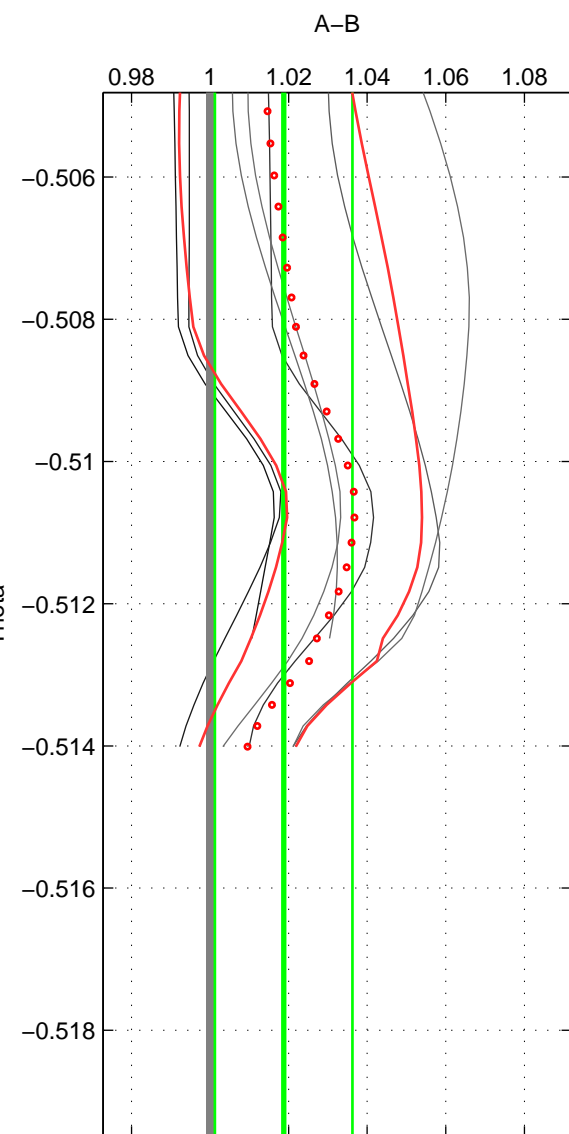

Cruise A (red). Date: May 2002 Cruisename: 51-32H120020505

Cruise B (blue). Date: Sep 1999 Cruisename: 64-49NZ19990911

*** "Favourite" values are means of spaces 1 2 3.

	Offset	O.StDev	Ratio	R.Stdev	Rating
SIGMA:	0.007	0.015	1.007	0.015	2
THETA:	0.019	0.017	1.019	0.017	2
DEPTH:	0.008	0.015	1.008	0.015	2
FAV.:	0.011	0.016	1.011	0.016	2

Profiles of A: 3
 Profiles of B: 4
 Diff profs : 7
 WMoffset (A-B): 0.0067584
 WMoffset stdev: 0.014871
 WMratio (A/B): 1.0069
 WMratio stdev: 0.014996

Quality (1-5): 2

Profiles of A: 3
 Profiles of B: 4
 Diff profs : 7
 WMoffset (A-B): 0.018581
 WMoffset stdev: 0.017243
 WMratio (A/B): 1.0187
 WMratio stdev: 0.017494

Quality (1-5): 2

Profiles of A: 3
 Profiles of B: 4
 Diff profs : 7
 WMoffset (A-B): 0.0082208
 WMoffset stdev: 0.015181
 WMratio (A/B): 1.0084
 WMratio stdev: 0.015321

Quality (1-5): 2