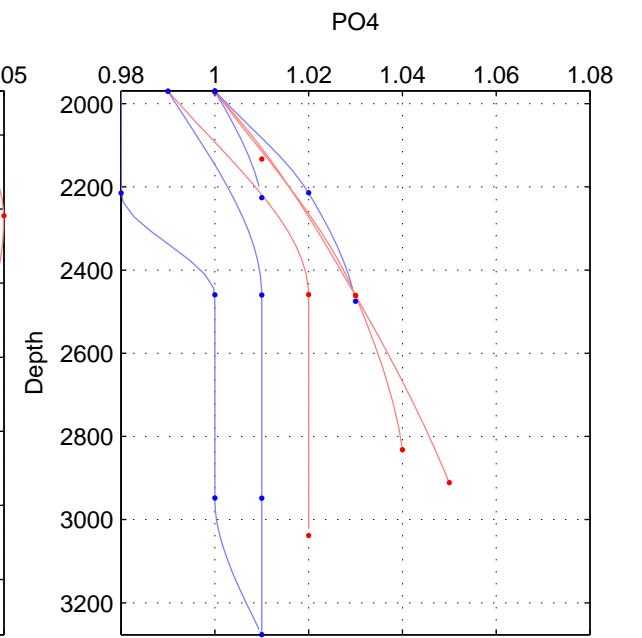

Cruise A (red). Date: May 2002 Cruisename: 51-32H120020505

Cruise B (blue). Date: Sep 1999 Cruisename: 64-49NZ19990911

*** "Favourite" values are means of spaces 1 2 3.

	Offset	O.StDev	Ratio	R.Stdev	Rating
SIGMA:	0.007	0.015	1.007	0.015	2
THETA:	0.019	0.017	1.019	0.017	2
DEPTH:	0.008	0.015	1.008	0.015	2
FAV.:	0.011	0.016	1.011	0.016	2

Profiles of A: 3
 Profiles of B: 4
 Diff profs : 7
 WMoffset (A-B): 0.0067584
 WMoffset stdev: 0.014871
 WMratio (A/B): 1.0069
 WMratio stdev: 0.014996

Quality (1-5): 2

Profiles of A: 3
 Profiles of B: 4
 Diff profs : 7
 WMoffset (A-B): 0.018581
 WMoffset stdev: 0.017243
 WMratio (A/B): 1.0187
 WMratio stdev: 0.017494

Quality (1-5): 2

Profiles of A: 3
 Profiles of B: 4
 Diff profs : 7
 WMoffset (A-B): 0.0082208
 WMoffset stdev: 0.015181
 WMratio (A/B): 1.0084
 WMratio stdev: 0.015321

Quality (1-5): 2