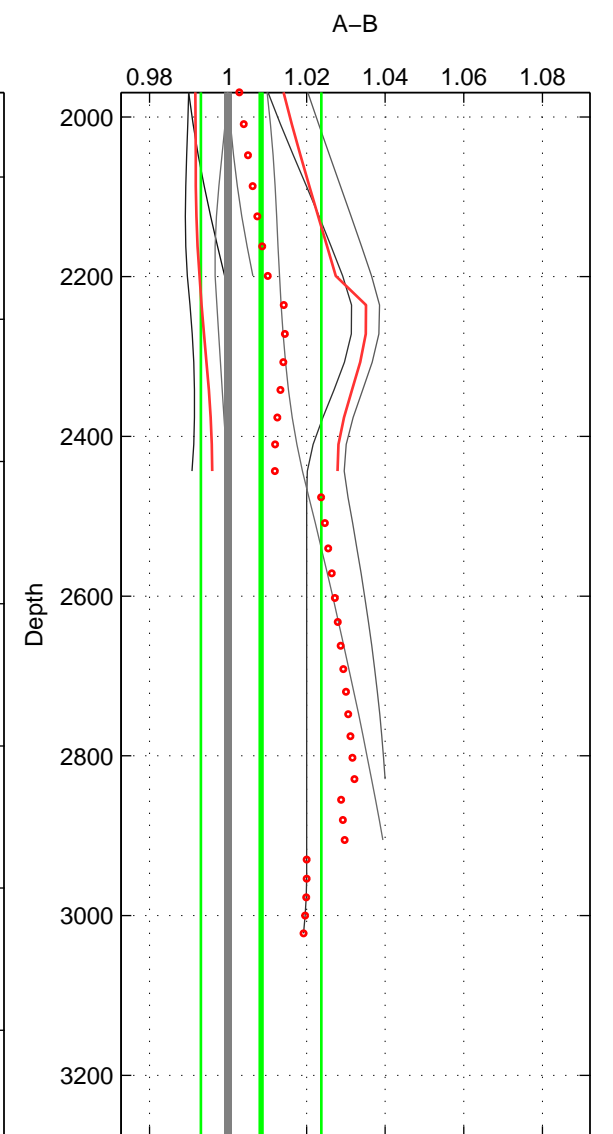

Cruise A (red). Date: May 2002 Cruisename: 51-32H120020505

Cruise B (blue). Date: Sep 1999 Cruisename: 64-49NZ19990911

*** "Favourite" values are means of spaces 1 2 3.

	Offset	O.StDev	Ratio	R.Stdev	Rating
SIGMA:	0.007	0.015	1.007	0.015	2
THETA:	0.019	0.017	1.019	0.017	2
DEPTH:	0.008	0.015	1.008	0.015	2
FAV.:	0.011	0.016	1.011	0.016	2

Profiles of A: 3
 Profiles of B: 4
 Diff profs : 7
 WMoffset (A-B): 0.0067584
 WMoffset stdev: 0.014871
 WMratio (A/B): 1.0069
 WMratio stdev: 0.014996

Quality (1-5): 2

Profiles of A: 3
 Profiles of B: 4
 Diff profs : 7
 WMoffset (A-B): 0.018581
 WMoffset stdev: 0.017243
 WMratio (A/B): 1.0187
 WMratio stdev: 0.017494

Quality (1-5): 2

Profiles of A: 3
 Profiles of B: 4
 Diff profs : 7
 WMoffset (A-B): 0.0082208
 WMoffset stdev: 0.015181
 WMratio (A/B): 1.0084
 WMratio stdev: 0.015321

Quality (1-5): 2