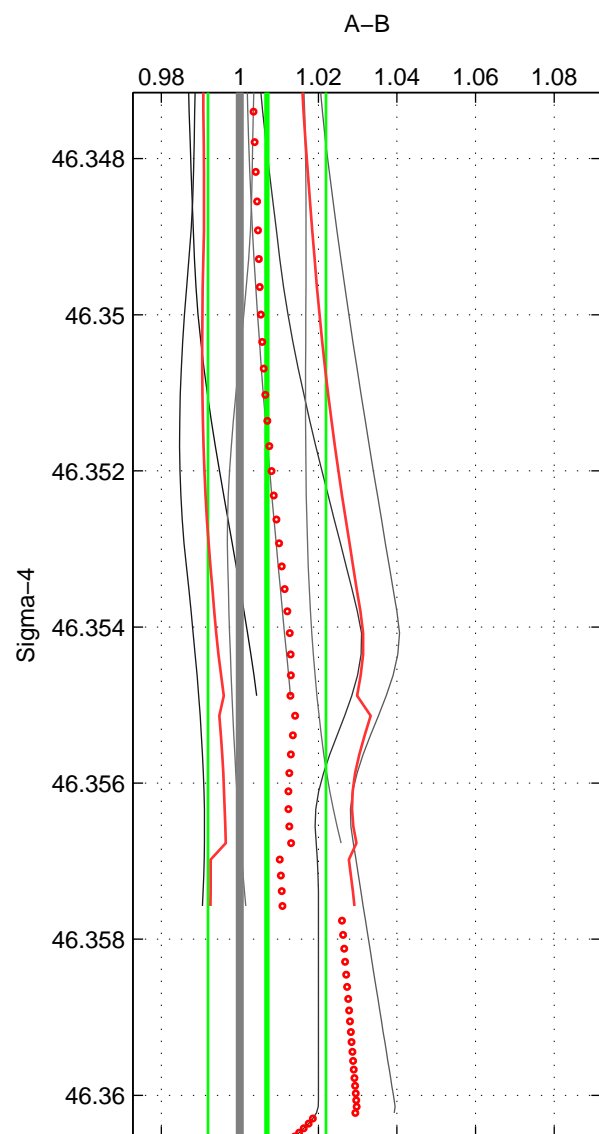

Cruise A (red). Date: May 2002 Cruisename: 51-32H120020505

Cruise B (blue). Date: Sep 1999 Cruisename: 64-49NZ19990911

*** "Favourite" values are means of spaces 1 2 3.

	Offset	O.StDev	Ratio	R.Stdev	Rating
SIGMA:	0.007	0.015	1.007	0.015	2
THETA:	0.019	0.017	1.019	0.017	2
DEPTH:	0.008	0.015	1.008	0.015	2
FAV.:	0.011	0.016	1.011	0.016	2

Profiles of A: 3
 Profiles of B: 4
 Diff profs : 7
 WMoffset (A-B): 0.0067584
 WMoffset stdev: 0.014871
 WMratio (A/B): 1.0069
 WMratio stdev: 0.014996

Quality (1-5): 2

Profiles of A: 3
 Profiles of B: 4
 Diff profs : 7
 WMoffset (A-B): 0.018581
 WMoffset stdev: 0.017243
 WMratio (A/B): 1.0187
 WMratio stdev: 0.017494

Quality (1-5): 2

Profiles of A: 3
 Profiles of B: 4
 Diff profs : 7
 WMoffset (A-B): 0.0082208
 WMoffset stdev: 0.015181
 WMratio (A/B): 1.0084
 WMratio stdev: 0.015321

Quality (1-5): 2