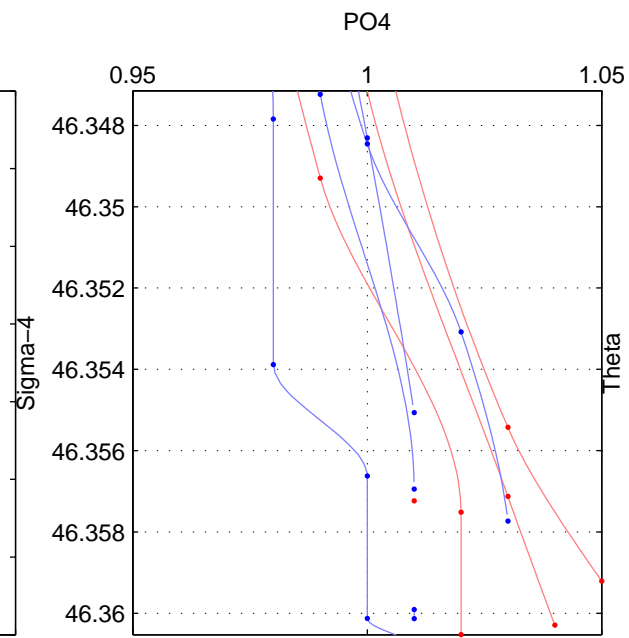

Cruise A (red). Date: May 2002 Cruisename: 51-32H120020505

Cruise B (blue). Date: Sep 1999 Cruisename: 64-49NZ19990911

*** "Favourite" values are means of spaces 1 2 3.

	Offset	O.StDev	Ratio	R.Stdev	Rating
SIGMA:	0.007	0.015	1.007	0.015	2
THETA:	0.019	0.017	1.019	0.017	2
DEPTH:	0.008	0.015	1.008	0.015	2
FAV.:	0.011	0.016	1.011	0.016	2

Profiles of A: 3
 Profiles of B: 4
 Diff profs : 7
 WMoffset (A-B): 0.0067584
 WMoffset stdev: 0.014871
 WMratio (A/B): 1.0069
 WMratio stdev: 0.014996

Quality (1-5): 2

Profiles of A: 3
 Profiles of B: 4
 Diff profs : 7
 WMoffset (A-B): 0.018581
 WMoffset stdev: 0.017243
 WMratio (A/B): 1.0187
 WMratio stdev: 0.017494

Quality (1-5): 2

Profiles of A: 3
 Profiles of B: 4
 Diff profs : 7
 WMoffset (A-B): 0.0082208
 WMoffset stdev: 0.015181
 WMratio (A/B): 1.0084
 WMratio stdev: 0.015321

Quality (1-5): 2