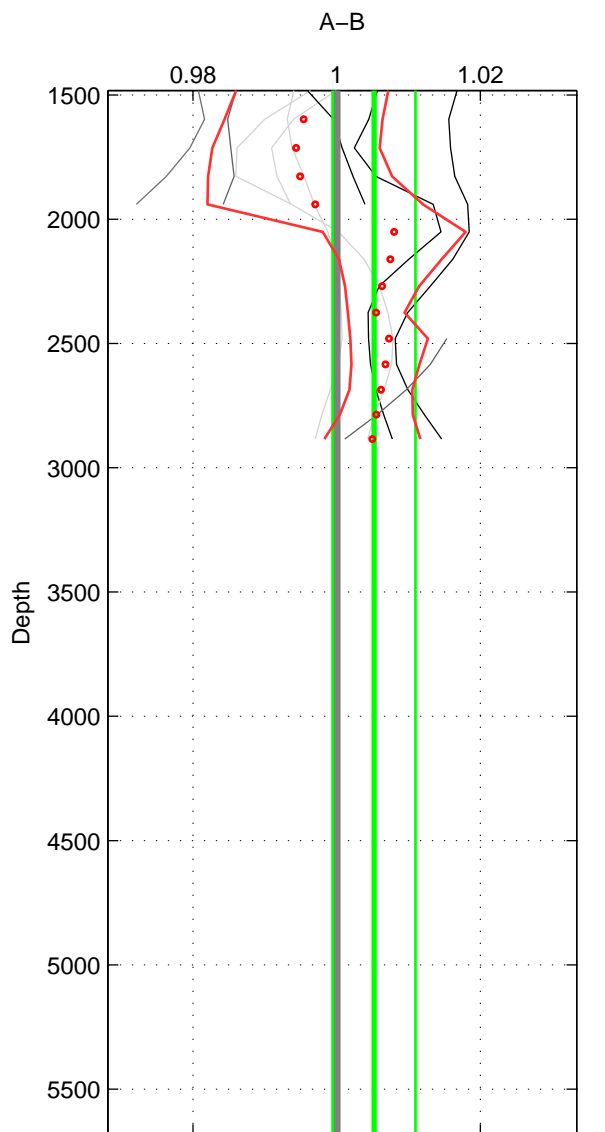

Cruise A (red). Date: Jun 1998 Cruisename: 566-49HO19980622

Cruise B (blue). Date: Jun 2001 Cruisename: 591-49NZ20010604

*** "Favourite" values are those of space 2.

	Offset	O.StDev	Ratio	R.Stdev	Rating
SIGMA:	0.013	0.009	1.004	0.003	3
THETA:	0.005	0.016	1.002	0.006	4
DEPTH:	0.015	0.016	1.005	0.006	3
FAV.:	0.005	0.016	1.002	0.006	4

Profiles of A: 4
 Profiles of B: 8
 Diff profs : 10
 WMoffset (A-B): 0.012536
 WMoffset stdev: 0.0093155
 WMratio (A/B): 1.0044
 WMratio stdev: 0.0033179

Quality (1-5): 3

Profiles of A: 4
 Profiles of B: 8
 Diff profs : 10
 WMoffset (A-B): 0.0049533
 WMoffset stdev: 0.016067
 WMratio (A/B): 1.0017
 WMratio stdev: 0.0057626

Quality (1-5): 4

Profiles of A: 4
 Profiles of B: 8
 Diff profs : 10
 WMoffset (A-B): 0.014567
 WMoffset stdev: 0.015775
 WMratio (A/B): 1.0052
 WMratio stdev: 0.0057865

Quality (1-5): 3