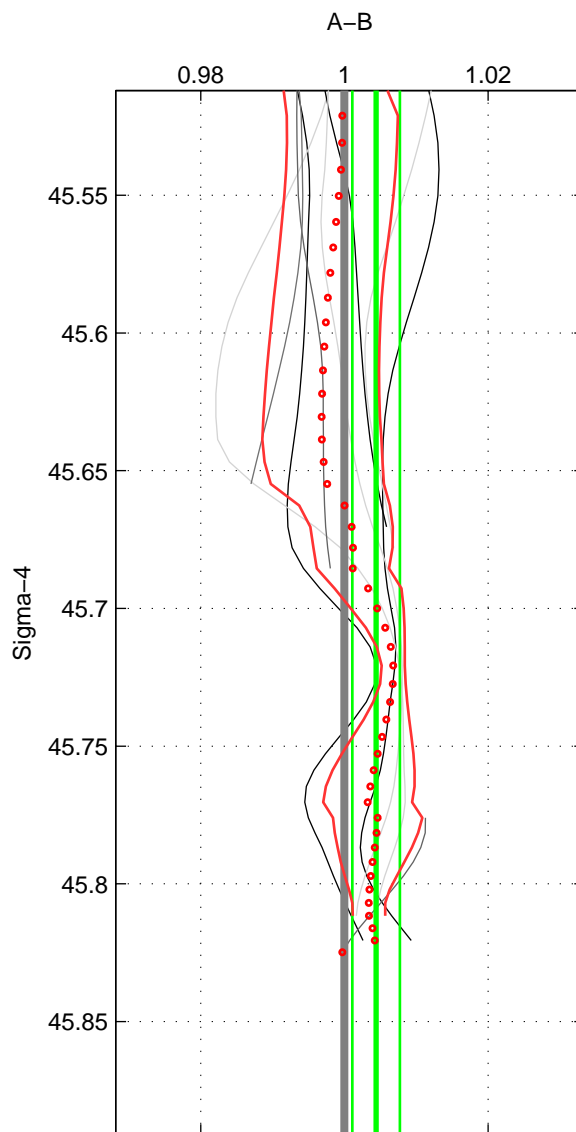

Cruise A (red). Date: Jun 1998 Cruisename: 566-49HO19980622

Cruise B (blue). Date: Jun 2001 Cruisename: 591-49NZ20010604

*** "Favourite" values are those of space 2.

	Offset	O.StDev	Ratio	R.Stdev	Rating
SIGMA:	0.013	0.009	1.004	0.003	3
THETA:	0.005	0.016	1.002	0.006	4
DEPTH:	0.015	0.016	1.005	0.006	3
FAV.:	0.005	0.016	1.002	0.006	4

Profiles of A: 4
 Profiles of B: 8
 Diff profs : 10
 WMoffset (A-B): 0.012536
 WMoffset stdev: 0.0093155
 WMratio (A/B): 1.0044
 WMratio stdev: 0.0033179

Quality (1-5): 3

Profiles of A: 4
 Profiles of B: 8
 Diff profs : 10
 WMoffset (A-B): 0.0049533
 WMoffset stdev: 0.016067
 WMratio (A/B): 1.0017
 WMratio stdev: 0.0057626

Quality (1-5): 4

Profiles of A: 4
 Profiles of B: 8
 Diff profs : 10
 WMoffset (A-B): 0.014567
 WMoffset stdev: 0.015775
 WMratio (A/B): 1.0052
 WMratio stdev: 0.0057865

Quality (1-5): 3