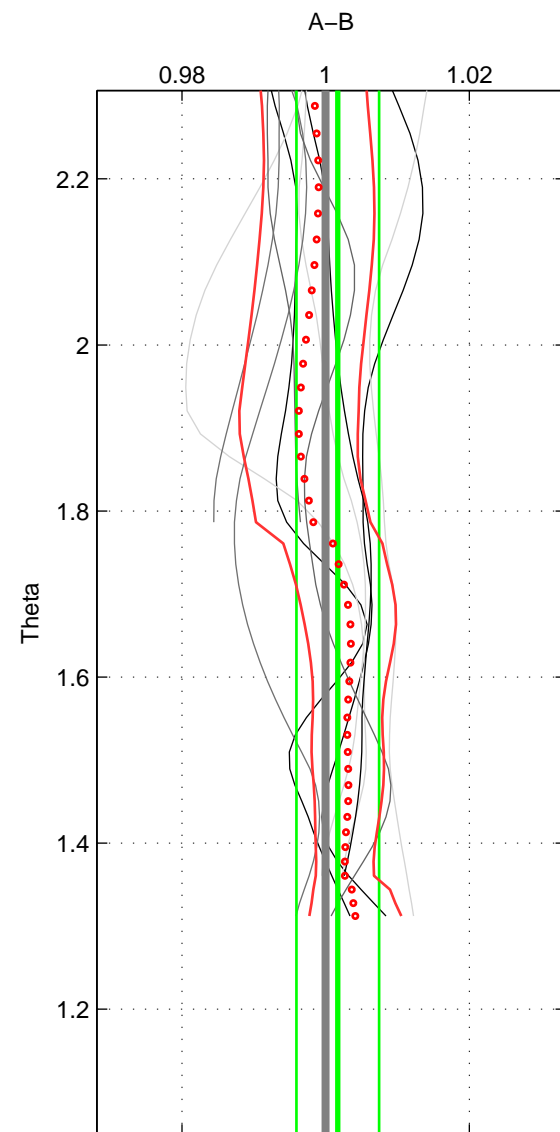

Cruise A (red). Date: Jun 1998 Cruisename: 566-49HO19980622

Cruise B (blue). Date: Jun 2001 Cruisename: 591-49NZ20010604

*** "Favourite" values are those of space 2.

	Offset	O.StDev	Ratio	R.Stdev	Rating
SIGMA:	0.013	0.009	1.004	0.003	3
THETA:	0.005	0.016	1.002	0.006	4
DEPTH:	0.015	0.016	1.005	0.006	3
FAV.:	0.005	0.016	1.002	0.006	4

Profiles of A: 4
 Profiles of B: 8
 Diff profs : 10
 WMoffset (A-B): 0.012536
 WMoffset stdev: 0.0093155
 WMratio (A/B): 1.0044
 WMratio stdev: 0.0033179

Quality (1-5): 3

Profiles of A: 4
 Profiles of B: 8
 Diff profs : 10
 WMoffset (A-B): 0.0049533
 WMoffset stdev: 0.016067
 WMratio (A/B): 1.0017
 WMratio stdev: 0.0057626

Quality (1-5): 4

Profiles of A: 4
 Profiles of B: 8
 Diff profs : 10
 WMoffset (A-B): 0.014567
 WMoffset stdev: 0.015775
 WMratio (A/B): 1.0052
 WMratio stdev: 0.0057865

Quality (1-5): 3