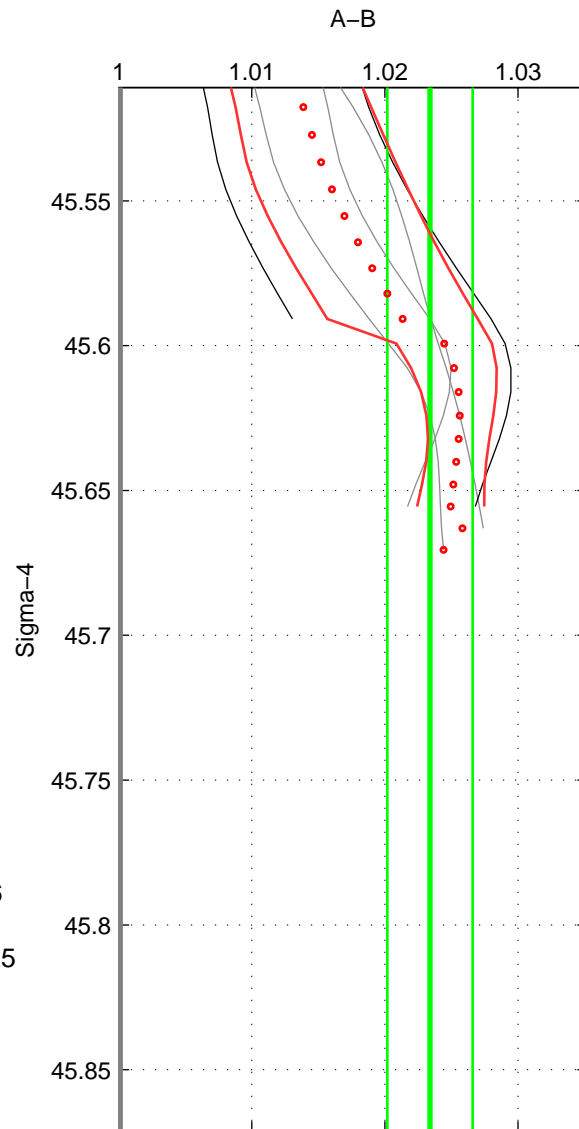

Cruise A (red). Date: Oct 1998 Cruisename: 686-49UP19980916

Cruise B (blue). Date: May 2003 Cruisename: 699-49UP20030425

*** "Favourite" values are means of spaces 1 2.

	Offset	O.StDev	Ratio	R.Stdev	Rating
SIGMA:	0.069	0.009	1.023	0.003	3
THETA:	0.069	0.009	1.023	0.003	3
DEPTH:	0.072	0.014	1.024	0.005	2
FAV.:	0.069	0.009	1.023	0.003	3

Profiles of A: 5
 Profiles of B: 2
 Diff profs : 5
 WMoffset (A-B): 0.069437
 WMoffset stdev: 0.0092341
 WMratio (A/B): 1.0234
 WMratio stdev: 0.0032107

Quality (1-5): 3

Profiles of A: 5
 Profiles of B: 2
 Diff profs : 5
 WMoffset (A-B): 0.068857
 WMoffset stdev: 0.009449
 WMratio (A/B): 1.0232
 WMratio stdev: 0.0032778

Quality (1-5): 3

Profiles of A: 5
 Profiles of B: 2
 Diff profs : 5
 WMoffset (A-B): 0.072185
 WMoffset stdev: 0.014447
 WMratio (A/B): 1.0243
 WMratio stdev: 0.0052038

Quality (1-5): 2

Please note that statistics are bad.