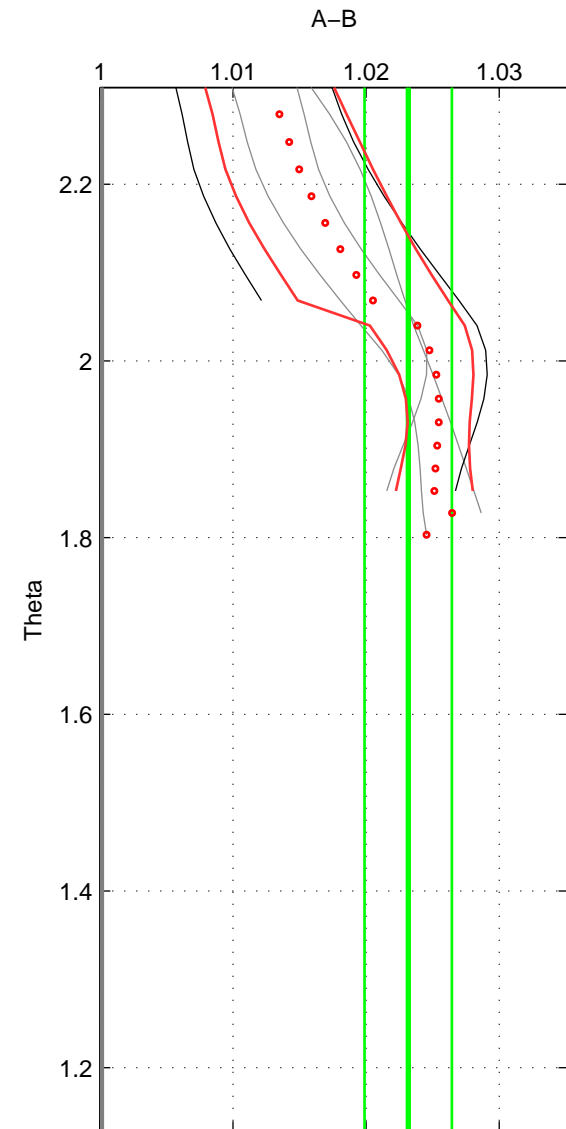

Cruise A (red). Date: Oct 1998 Cruisename: 686-49UP19980916

Cruise B (blue). Date: May 2003 Cruisename: 699-49UP20030425

*** "Favourite" values are means of spaces 1 2.

	Offset	O.StDev	Ratio	R.Stdev	Rating
SIGMA:	0.069	0.009	1.023	0.003	3
THETA:	0.069	0.009	1.023	0.003	3
DEPTH:	0.072	0.014	1.024	0.005	2
FAV.:	0.069	0.009	1.023	0.003	3

Profiles of A: 5
 Profiles of B: 2
 Diff profs : 5
 WMoffset (A-B): 0.069437
 WMoffset stdev: 0.0092341
 WMratio (A/B): 1.0234
 WMratio stdev: 0.0032107

Quality (1-5): 3

Profiles of A: 5
 Profiles of B: 2
 Diff profs : 5
 WMoffset (A-B): 0.068857
 WMoffset stdev: 0.009449
 WMratio (A/B): 1.0232
 WMratio stdev: 0.0032778

Quality (1-5): 3

Profiles of A: 5
 Profiles of B: 2
 Diff profs : 5
 WMoffset (A-B): 0.072185
 WMoffset stdev: 0.014447
 WMratio (A/B): 1.0243
 WMratio stdev: 0.0052038

Quality (1-5): 2

Please note that statistics are bad.