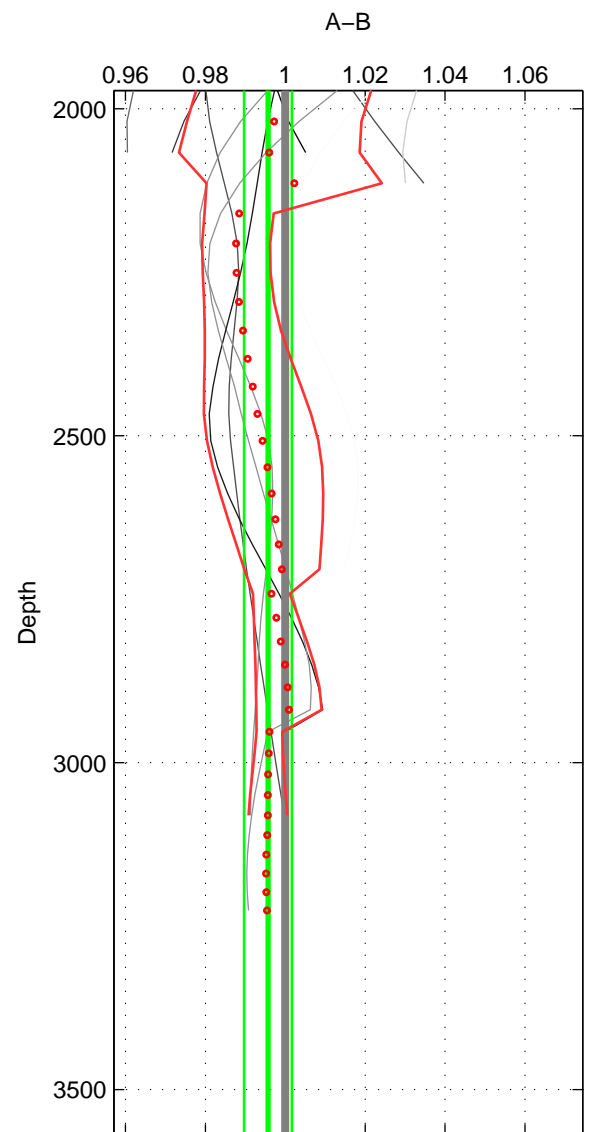

Cruise A (red). Date: Aug 2002 Cruisename: 52-32H120020718  
 Cruise B (blue). Date: Sep 2005 Cruisename: 110-77DN20050819

\*\*\* "Favourite" values are means of spaces 1 2 3.

	Offset	O.StDev	Ratio	R.Stdev	Rating
SIGMA:	0.001	0.012	1.001	0.012	2
THETA:	-0.002	0.009	0.998	0.009	2
DEPTH:	-0.004	0.006	0.996	0.006	2
FAV.:	-0.002	0.009	0.998	0.009	2

Profiles of A: 4  
 Profiles of B: 3  
 Diff profs : 9  
 WMoffset (A-B): 0.00076059  
 WMoffset stdev: 0.011793  
 WMratio (A/B): 1.0007  
 WMratio stdev: 0.011977

Quality (1-5): 2

Profiles of A: 4  
 Profiles of B: 3  
 Diff profs : 10  
 WMoffset (A-B): -0.0015606  
 WMoffset stdev: 0.0091022  
 WMratio (A/B): 0.99833  
 WMratio stdev: 0.0088145

Quality (1-5): 2

Profiles of A: 4  
 Profiles of B: 3  
 Diff profs : 10  
 WMoffset (A-B): -0.0044601  
 WMoffset stdev: 0.0061987  
 WMratio (A/B): 0.99568  
 WMratio stdev: 0.0059904

Quality (1-5): 2