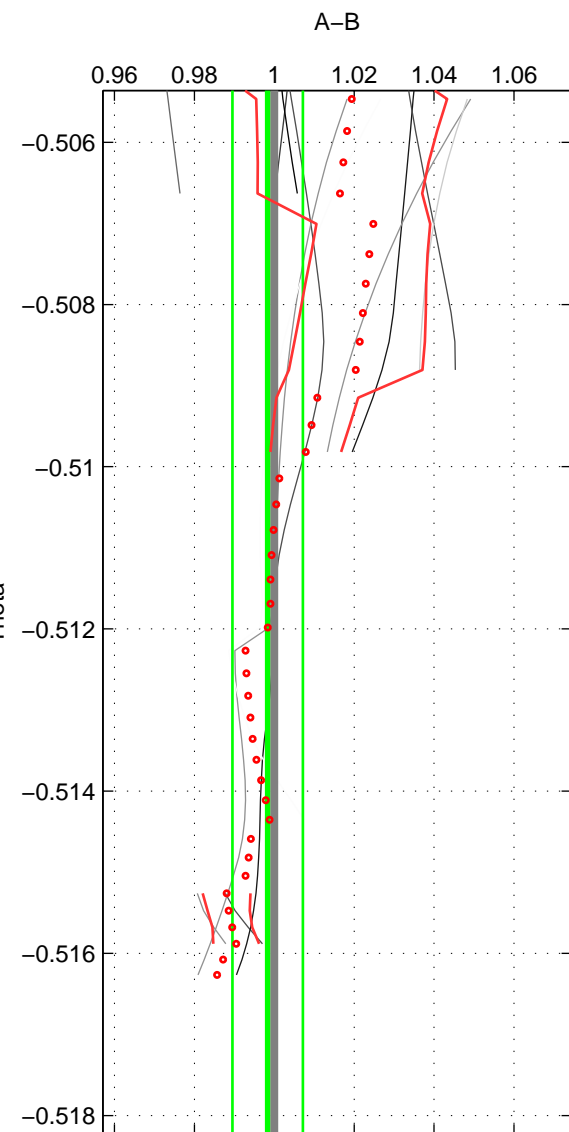

Cruise A (red). Date: Aug 2002 Cruisename: 52-32H120020718  
 Cruise B (blue). Date: Sep 2005 Cruisename: 110-77DN20050819

\*\*\* "Favourite" values are means of spaces 1 2 3.

	Offset	O.StDev	Ratio	R.Stdev	Rating
SIGMA:	0.001	0.012	1.001	0.012	2
THETA:	-0.002	0.009	0.998	0.009	2
DEPTH:	-0.004	0.006	0.996	0.006	2
FAV.:	-0.002	0.009	0.998	0.009	2

Profiles of A: 4  
 Profiles of B: 3  
 Diff profs : 9  
 WMoffset (A-B): 0.00076059  
 WMoffset stdev: 0.011793  
 WMratio (A/B): 1.0007  
 WMratio stdev: 0.011977

Quality (1-5): 2

Profiles of A: 4  
 Profiles of B: 3  
 Diff profs : 10  
 WMoffset (A-B): -0.0015606  
 WMoffset stdev: 0.0091022  
 WMratio (A/B): 0.99833  
 WMratio stdev: 0.0088145

Quality (1-5): 2

Profiles of A: 4  
 Profiles of B: 3  
 Diff profs : 10  
 WMoffset (A-B): -0.0044601  
 WMoffset stdev: 0.0061987  
 WMratio (A/B): 0.99568  
 WMratio stdev: 0.0059904

Quality (1-5): 2