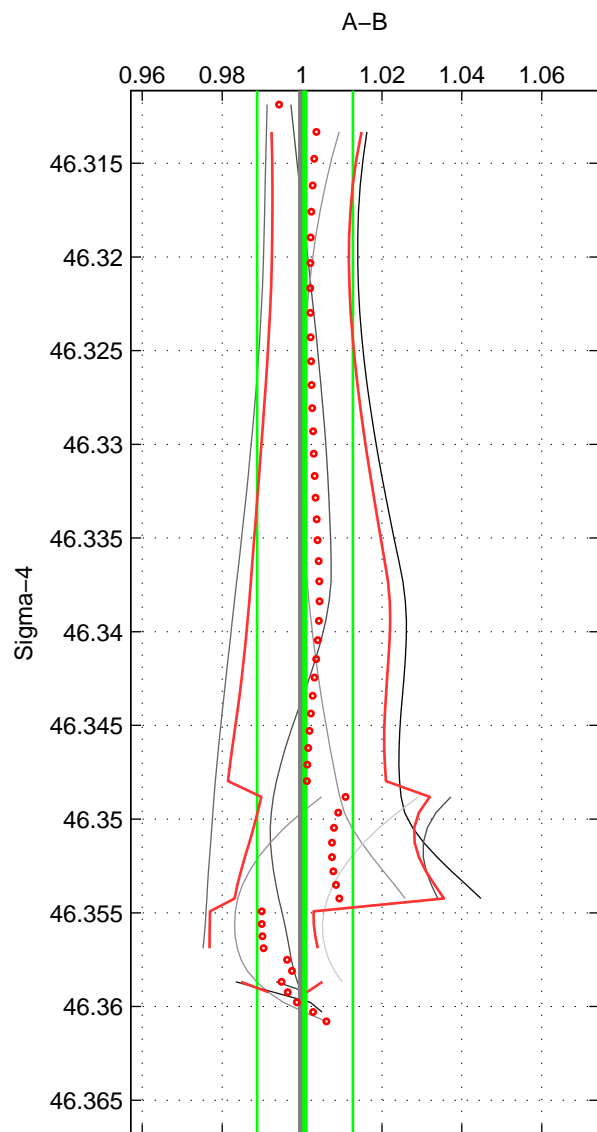

Cruise A (red). Date: Aug 2002 Cruisename: 52-32H120020718  
 Cruise B (blue). Date: Sep 2005 Cruisename: 110-77DN20050819

\*\*\* "Favourite" values are means of spaces 1 2 3.

	Offset	O.StDev	Ratio	R.Stdev	Rating
SIGMA:	0.001	0.012	1.001	0.012	2
THETA:	-0.002	0.009	0.998	0.009	2
DEPTH:	-0.004	0.006	0.996	0.006	2
FAV.:	-0.002	0.009	0.998	0.009	2

Profiles of A: 4  
 Profiles of B: 3  
 Diff profs : 9  
 WMoffset (A-B): 0.00076059  
 WMoffset stdev: 0.011793  
 WMratio (A/B): 1.0007  
 WMratio stdev: 0.011977

Quality (1-5): 2

Profiles of A: 4  
 Profiles of B: 3  
 Diff profs : 10  
 WMoffset (A-B): -0.0015606  
 WMoffset stdev: 0.0091022  
 WMratio (A/B): 0.99833  
 WMratio stdev: 0.0088145

Quality (1-5): 2

Profiles of A: 4  
 Profiles of B: 3  
 Diff profs : 10  
 WMoffset (A-B): -0.0044601  
 WMoffset stdev: 0.0061987  
 WMratio (A/B): 0.99568  
 WMratio stdev: 0.0059904

Quality (1-5): 2