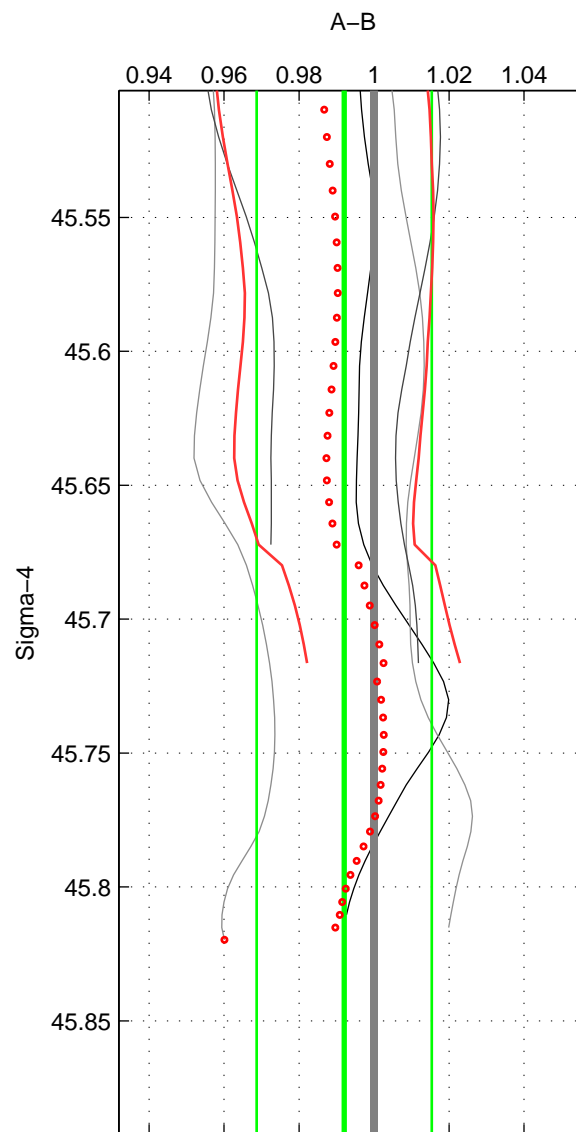

Cruise A (red). Date: Sep 1996 Cruisename: 551-49HG19960807  
 Cruise B (blue). Date: Jun 2001 Cruisename: 591-49NZ20010604

\*\*\* "Favourite" values are means of spaces 1 2.

	Offset	O.StDev	Ratio	R.Stdev	Rating
SIGMA:	-0.024	0.070	0.992	0.023	3
THETA:	-0.021	0.070	0.993	0.024	3
DEPTH:	-0.019	0.013	0.994	0.004	2
FAV. :	-0.022	0.070	0.992	0.024	3

Profiles of A: 3  
 Profiles of B: 5  
 Diff profs : 5  
 WMoffset (A-B): -0.023574  
 WMoffset stdev: 0.069721  
 WMratio (A/B): 0.99204  
 WMratio stdev: 0.023352

Quality (1-5): 3

Profiles of A: 3  
 Profiles of B: 5  
 Diff profs : 5  
 WMoffset (A-B): -0.020703  
 WMoffset stdev: 0.070469  
 WMratio (A/B): 0.99277  
 WMratio stdev: 0.024244

Quality (1-5): 3

Profiles of A: 3  
 Profiles of B: 5  
 Diff profs : 5  
 WMoffset (A-B): -0.019192  
 WMoffset stdev: 0.012858  
 WMratio (A/B): 0.99357  
 WMratio stdev: 0.0042883

Quality (1-5): 2

Please note that statistics are bad.