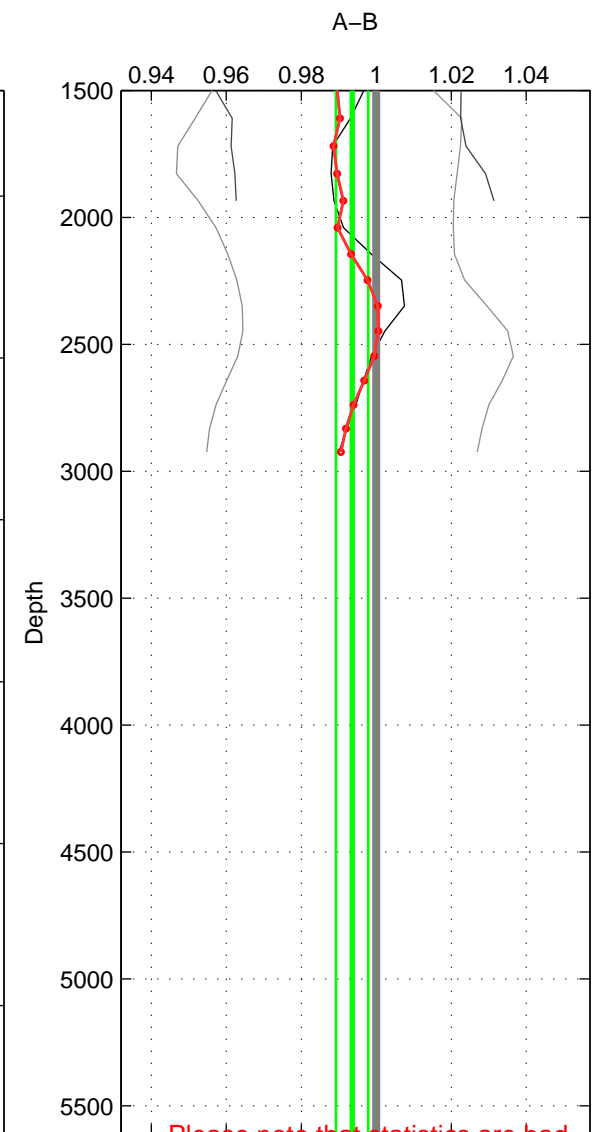

Cruise A (red). Date: Sep 1996 Cruisename: 551-49HG19960807  
 Cruise B (blue). Date: Jun 2001 Cruisename: 591-49NZ20010604

\*\*\* "Favourite" values are means of spaces 1 2.

	Offset	O.StDev	Ratio	R.Stdev	Rating
SIGMA:	-0.024	0.070	0.992	0.023	3
THETA:	-0.021	0.070	0.993	0.024	3
DEPTH:	-0.019	0.013	0.994	0.004	2
FAV. :	-0.022	0.070	0.992	0.024	3

Profiles of A: 3  
 Profiles of B: 5  
 Diff profs : 5  
 WMoffset (A-B): -0.023574  
 WMoffset stdev: 0.069721  
 WMratio (A/B): 0.99204  
 WMratio stdev: 0.023352

Quality (1-5): 3

Profiles of A: 3  
 Profiles of B: 5  
 Diff profs : 5  
 WMoffset (A-B): -0.020703  
 WMoffset stdev: 0.070469  
 WMratio (A/B): 0.99277  
 WMratio stdev: 0.024244

Quality (1-5): 3

Profiles of A: 3  
 Profiles of B: 5  
 Diff profs : 5  
 WMoffset (A-B): -0.019192  
 WMoffset stdev: 0.012858  
 WMratio (A/B): 0.99357  
 WMratio stdev: 0.0042883

Quality (1-5): 2

Please note that statistics are bad.