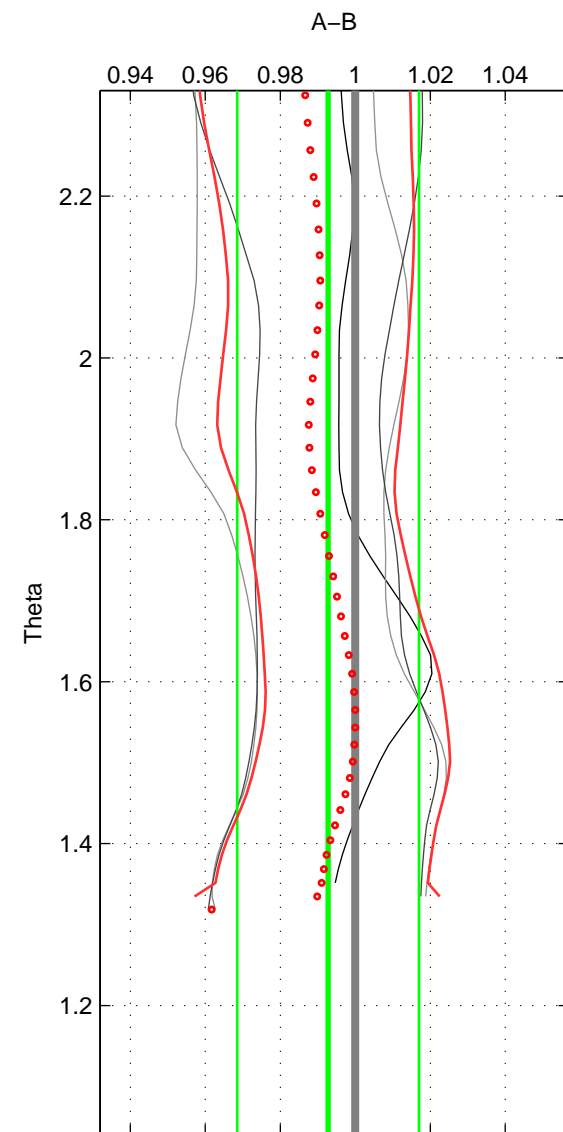

Cruise A (red). Date: Sep 1996 Cruisename: 551-49HG19960807  
 Cruise B (blue). Date: Jun 2001 Cruisename: 591-49NZ20010604

\*\*\* "Favourite" values are means of spaces 1 2.

	Offset	O.StDev	Ratio	R.Stdev	Rating
SIGMA:	-0.024	0.070	0.992	0.023	3
THETA:	-0.021	0.070	0.993	0.024	3
DEPTH:	-0.019	0.013	0.994	0.004	2
FAV. :	-0.022	0.070	0.992	0.024	3

Profiles of A: 3  
 Profiles of B: 5  
 Diff profs : 5  
 WMoffset (A-B): -0.023574  
 WMoffset stdev: 0.069721  
 WMratio (A/B): 0.99204  
 WMratio stdev: 0.023352

Quality (1-5): 3

Profiles of A: 3  
 Profiles of B: 5  
 Diff profs : 5  
 WMoffset (A-B): -0.020703  
 WMoffset stdev: 0.070469  
 WMratio (A/B): 0.99277  
 WMratio stdev: 0.024244

Quality (1-5): 3

Profiles of A: 3  
 Profiles of B: 5  
 Diff profs : 5  
 WMoffset (A-B): -0.019192  
 WMoffset stdev: 0.012858  
 WMratio (A/B): 0.99357  
 WMratio stdev: 0.0042883

Quality (1-5): 2

Please note that statistics are bad.