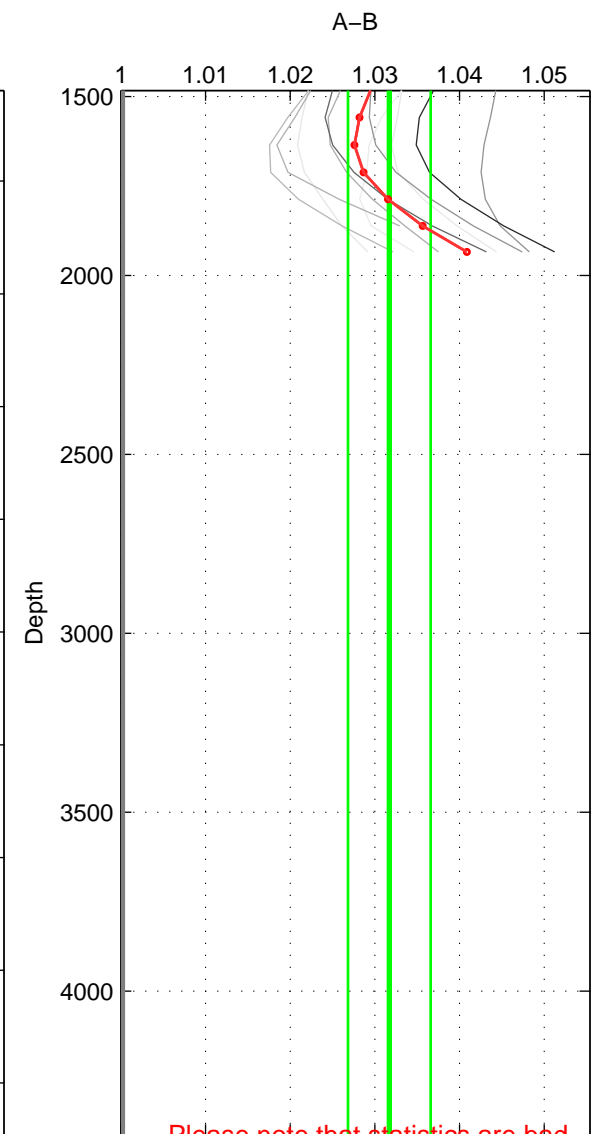

Cruise A (red). Date: Mar 1989 Cruisename: 507-32MW19890206

Cruise B (blue). Date: May 2000 Cruisename: 530-49FA20000509

*** "Favourite" values are those of space 2.

	Offset	O.StDev	Ratio	R.Stdev	Rating
SIGMA:	NaN	NaN	NaN	NaN	NaN
THETA:	0.086	0.019	1.032	0.007	3
DEPTH:	0.085	0.012	1.032	0.005	2
FAV.:	0.086	0.019	1.032	0.007	3

Profiles of A: 10
 Profiles of B: 1
 Diff profs : 10
 WMoffset (A-B): 0.08626
 WMoffset stdev: 0.018649
 WMratio (A/B): 1.0323
 WMratio stdev: 0.0070025

Quality (1-5): 3

Please note that statistics are bad.

Profiles of A: 10
 Profiles of B: 1
 Diff profs : 10
 WMoffset (A-B): 0.084716
 WMoffset stdev: 0.011921
 WMratio (A/B): 1.0317
 WMratio stdev: 0.0048817

Quality (1-5): 2