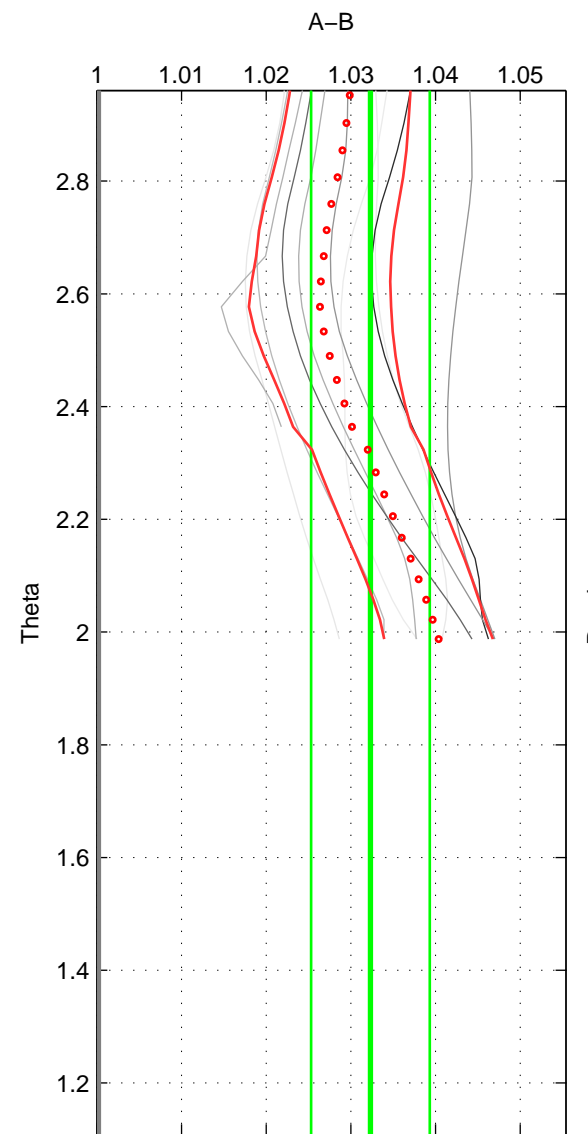

Cruise A (red). Date: Mar 1989 Cruisename: 507-32MW19890206

Cruise B (blue). Date: May 2000 Cruisename: 530-49FA20000509

*** "Favourite" values are those of space 2.

	Offset	O.StDev	Ratio	R.Stdev	Rating
SIGMA:	NaN	NaN	NaN	NaN	NaN
THETA:	0.086	0.019	1.032	0.007	3
DEPTH:	0.085	0.012	1.032	0.005	2
FAV.:	0.086	0.019	1.032	0.007	3

Profiles of A: 10
 Profiles of B: 1
 Diff profs : 10
 WMoffset (A-B): 0.08626
 WMoffset stdev: 0.018649
 WMratio (A/B): 1.0323
 WMratio stdev: 0.0070025

Quality (1-5): 3

Please note that statistics are bad.

Profiles of A: 10
 Profiles of B: 1
 Diff profs : 10
 WMoffset (A-B): 0.084716
 WMoffset stdev: 0.011921
 WMratio (A/B): 1.0317
 WMratio stdev: 0.0048817

Quality (1-5): 2