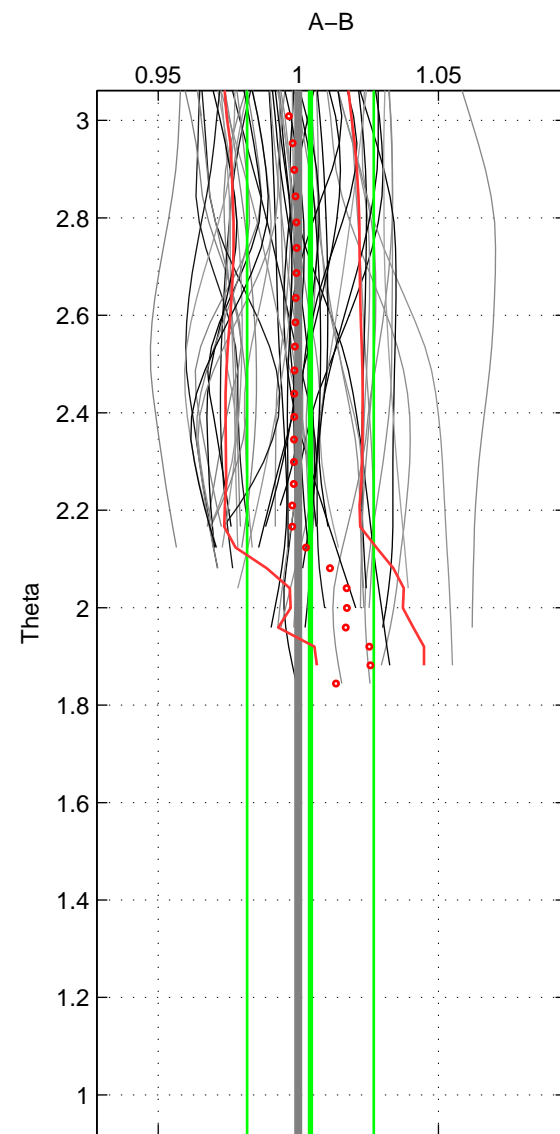

Cruise A (red). Date: Feb 2003 Cruisename: 660-49UF20030225
 Cruise B (blue). Date: Feb 2007 Cruisename: 714-49UP20070118

*** "Favourite" values are means of spaces 1 2.

	Offset	O.StDev	Ratio	R.Stdev	Rating
SIGMA:	0.005	0.065	1.001	0.023	4
THETA:	0.013	0.063	1.004	0.023	4
DEPTH:	-0.003	0.003	0.999	0.001	3
FAV.:	0.009	0.064	1.003	0.023	4

Profiles of A: 41
 Profiles of B: 26
 Diff profs : 59
 WMoffset (A-B): 0.0046935
 WMoffset stdev: 0.06486
 WMratio (A/B): 1.0014
 WMratio stdev: 0.023188

Quality (1-5): 4

Profiles of A: 41
 Profiles of B: 26
 Diff profs : 59
 WMoffset (A-B): 0.013183
 WMoffset stdev: 0.063375
 WMratio (A/B): 1.0044
 WMratio stdev: 0.022614

Quality (1-5): 4

Profiles of A: 41
 Profiles of B: 26
 Diff profs : 59
 WMoffset (A-B): -0.0027284
 WMoffset stdev: 0.0032629
 WMratio (A/B): 0.99881
 WMratio stdev: 0.001165

Quality (1-5): 3

Please note that statistics are bad.