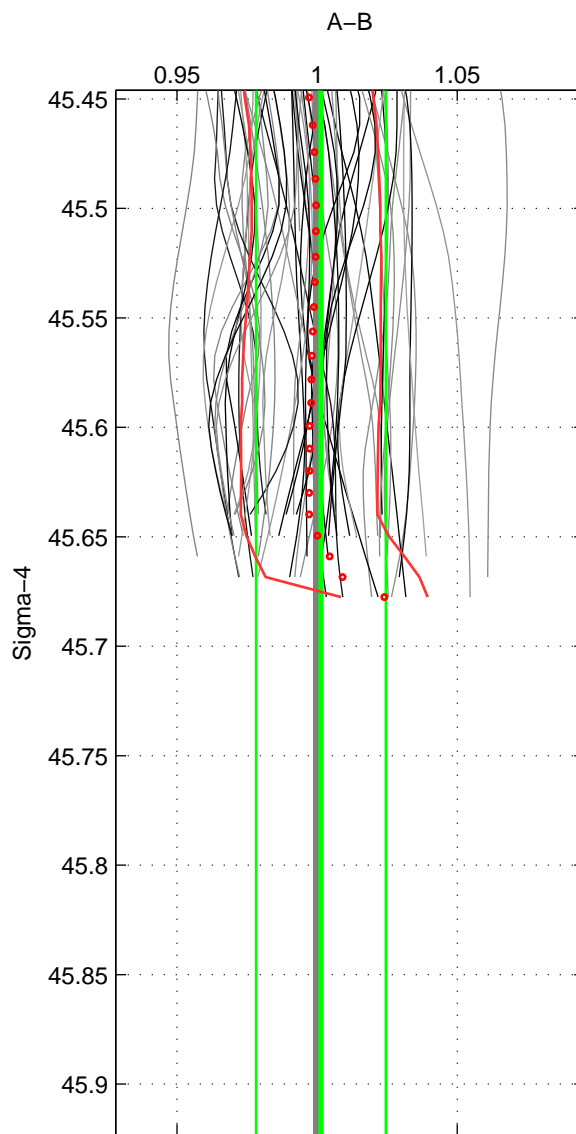

Cruise A (red). Date: Feb 2003 Cruisename: 660-49UF20030225
 Cruise B (blue). Date: Feb 2007 Cruisename: 714-49UP20070118

*** "Favourite" values are means of spaces 1 2.

	Offset	O.StDev	Ratio	R.Stdev	Rating
SIGMA:	0.005	0.065	1.001	0.023	4
THETA:	0.013	0.063	1.004	0.023	4
DEPTH:	-0.003	0.003	0.999	0.001	3
FAV.:	0.009	0.064	1.003	0.023	4

Profiles of A: 41
 Profiles of B: 26
 Diff profs : 59
 WMoffset (A-B): 0.0046935
 WMoffset stdev: 0.06486
 WMratio (A/B): 1.0014
 WMratio stdev: 0.023188

Quality (1-5): 4

Profiles of A: 41
 Profiles of B: 26
 Diff profs : 59
 WMoffset (A-B): 0.013183
 WMoffset stdev: 0.063375
 WMratio (A/B): 1.0044
 WMratio stdev: 0.022614

Quality (1-5): 4

Profiles of A: 41
 Profiles of B: 26
 Diff profs : 59
 WMoffset (A-B): -0.0027284
 WMoffset stdev: 0.0032629
 WMratio (A/B): 0.99881
 WMratio stdev: 0.001165

Quality (1-5): 3

Please note that statistics are bad.