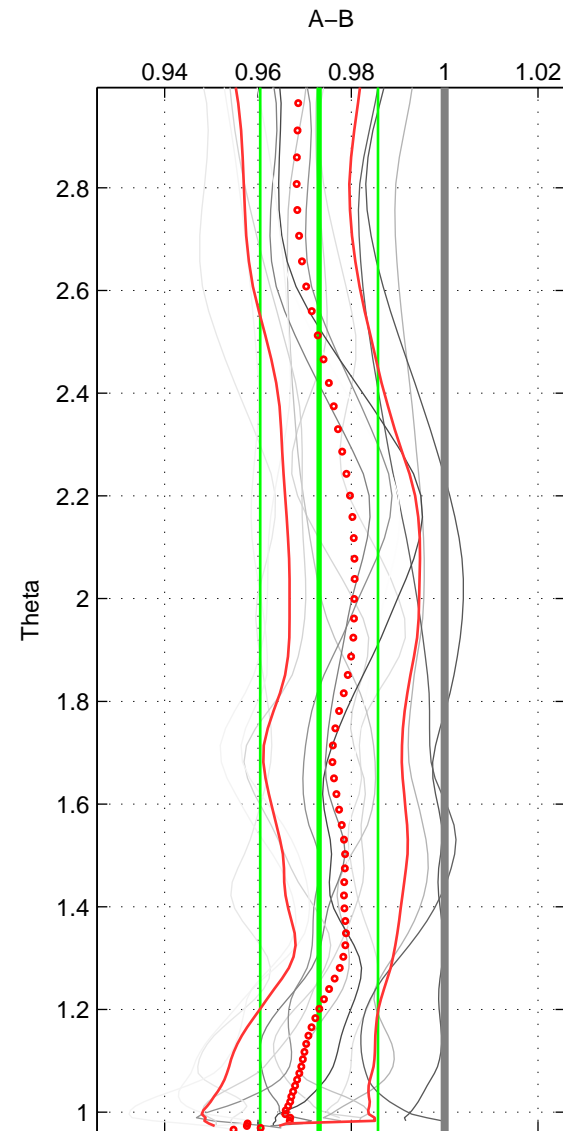

Cruise A (red). Date: Mar 2006 Cruisename: 503-325020060213

Cruise B (blue). Date: Mar 1989 Cruisename: 507-32MW19890206

*** "Favourite" values are means of spaces 1 2 3.

	Offset	O.StDev	Ratio	R.Stdev	Rating
SIGMA:	-0.067	0.037	0.976	0.013	5
THETA:	-0.074	0.035	0.973	0.013	5
DEPTH:	-0.063	0.034	0.976	0.013	5
FAV. :	-0.068	0.035	0.975	0.013	5

Profiles of A: 4
 Profiles of B: 5
 Diff profs : 14
 WMoffset (A-B): -0.067117
 WMoffset stdev: 0.036639
 WMratio (A/B): 0.97558
 WMratio stdev: 0.013243

Quality (1-5): 5

Profiles of A: 4
 Profiles of B: 5
 Diff profs : 14
 WMoffset (A-B): -0.073855
 WMoffset stdev: 0.03469
 WMratio (A/B): 0.9731
 WMratio stdev: 0.01262

Quality (1-5): 5

Profiles of A: 4
 Profiles of B: 5
 Diff profs : 14
 WMoffset (A-B): -0.063333
 WMoffset stdev: 0.033772
 WMratio (A/B): 0.97605
 WMratio stdev: 0.012697

Quality (1-5): 5