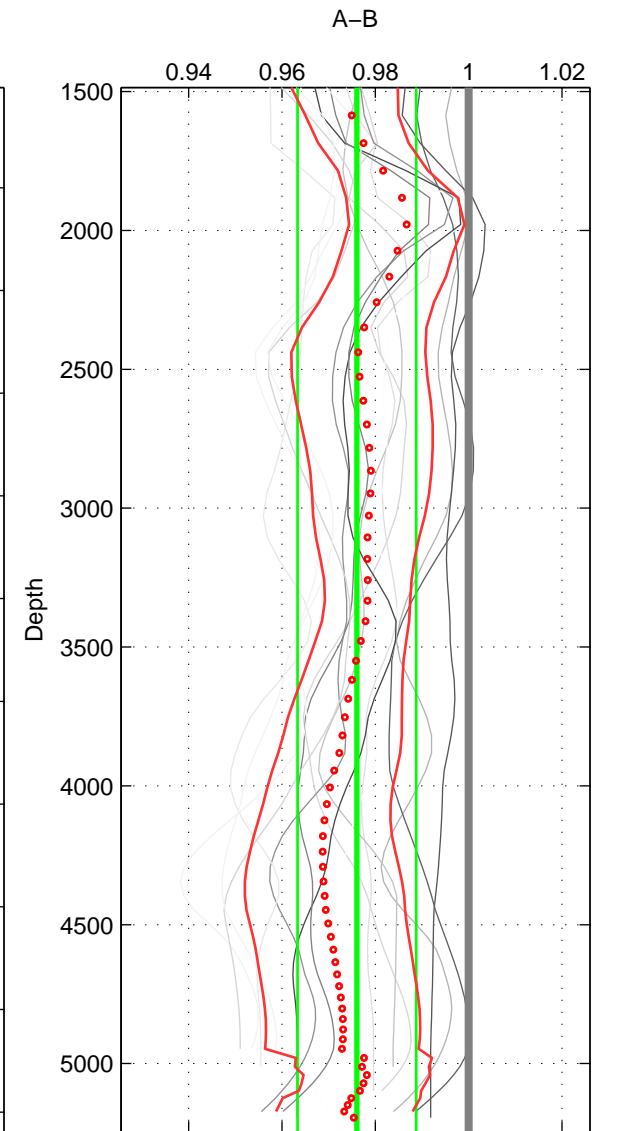

Cruise A (red). Date: Mar 2006 Cruisename: 503-325020060213

Cruise B (blue). Date: Mar 1989 Cruisename: 507-32MW19890206

*** "Favourite" values are means of spaces 1 2 3.

	Offset	O.StDev	Ratio	R.Stdev	Rating
SIGMA:	-0.067	0.037	0.976	0.013	5
THETA:	-0.074	0.035	0.973	0.013	5
DEPTH:	-0.063	0.034	0.976	0.013	5
FAV. :	-0.068	0.035	0.975	0.013	5

Profiles of A: 4
 Profiles of B: 5
 Diff profs : 14
 WMoffset (A-B): -0.067117
 WMoffset stdev: 0.036639
 WMratio (A/B): 0.97558
 WMratio stdev: 0.013243

Quality (1-5): 5

Profiles of A: 4
 Profiles of B: 5
 Diff profs : 14
 WMoffset (A-B): -0.073855
 WMoffset stdev: 0.03469
 WMratio (A/B): 0.9731
 WMratio stdev: 0.01262

Quality (1-5): 5

Profiles of A: 4
 Profiles of B: 5
 Diff profs : 14
 WMoffset (A-B): -0.063333
 WMoffset stdev: 0.033772
 WMratio (A/B): 0.97605
 WMratio stdev: 0.012697

Quality (1-5): 5