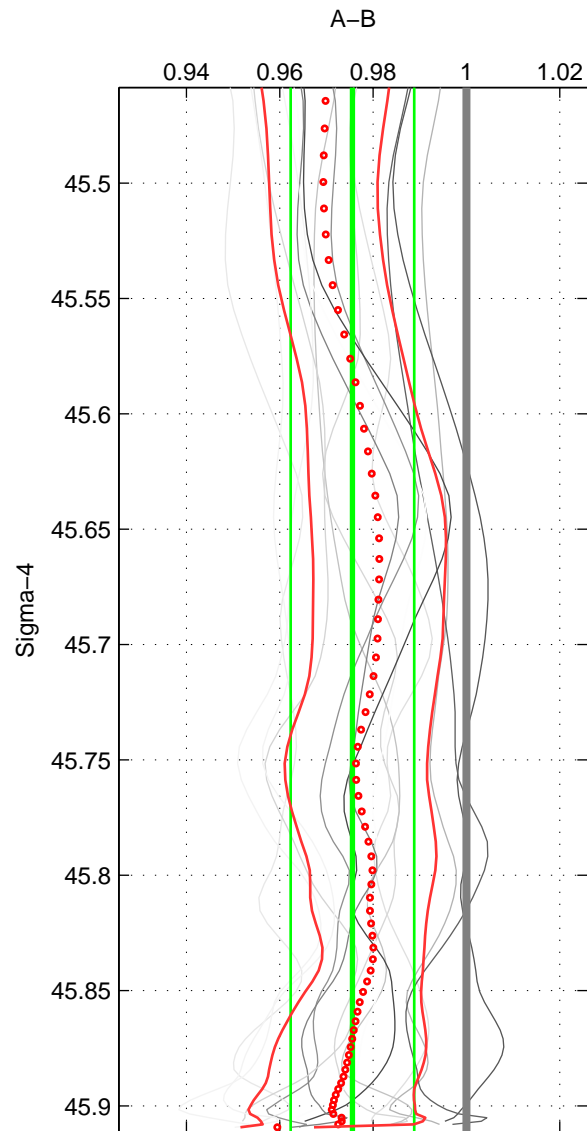

Cruise A (red). Date: Mar 2006 Cruisename: 503-325020060213

Cruise B (blue). Date: Mar 1989 Cruisename: 507-32MW19890206

*** "Favourite" values are means of spaces 1 2 3.

	Offset	O.StDev	Ratio	R.Stdev	Rating
SIGMA:	-0.067	0.037	0.976	0.013	5
THETA:	-0.074	0.035	0.973	0.013	5
DEPTH:	-0.063	0.034	0.976	0.013	5
FAV. :	-0.068	0.035	0.975	0.013	5

Profiles of A: 4
 Profiles of B: 5
 Diff profs : 14
 WMoffset (A-B): -0.067117
 WMoffset stdev: 0.036639
 WMratio (A/B): 0.97558
 WMratio stdev: 0.013243

Quality (1-5): 5

Profiles of A: 4
 Profiles of B: 5
 Diff profs : 14
 WMoffset (A-B): -0.073855
 WMoffset stdev: 0.03469
 WMratio (A/B): 0.9731
 WMratio stdev: 0.01262

Quality (1-5): 5

Profiles of A: 4
 Profiles of B: 5
 Diff profs : 14
 WMoffset (A-B): -0.063333
 WMoffset stdev: 0.033772
 WMratio (A/B): 0.97605
 WMratio stdev: 0.012697

Quality (1-5): 5