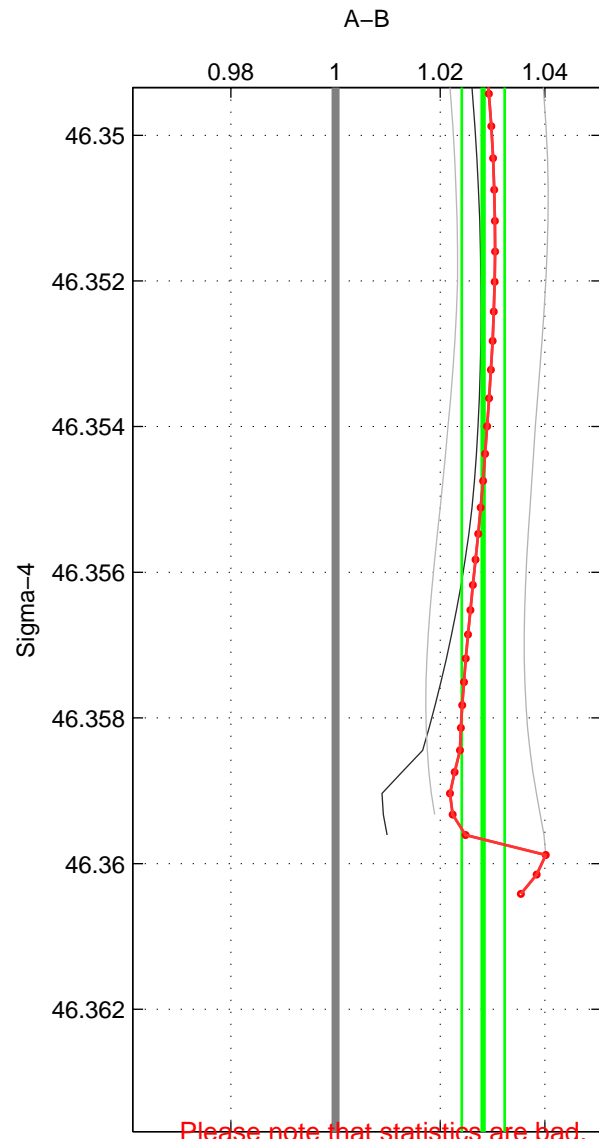

Cruise A (red). Date: Sep 1992 Cruisename: 21-18HS19920920

Cruise B (blue). Date: Oct 2009 Cruisename: 47-18SN20090917

\*\*\* "Favourite" values are means of spaces 1 2 3.

	Offset	O.StDev	Ratio	R.Stdev	Rating
SIGMA:	0.028	0.004	1.028	0.004	1
THETA:	-0.000	0.017	1.000	0.017	1
DEPTH:	0.031	0.004	1.031	0.004	1
FAV.:	0.020	0.008	1.020	0.008	1

Please note that statistics are bad.

Profiles of A: 1  
 Profiles of B: 3  
 Diff profs : 3  
 WMoffset (A-B): 0.028467  
 WMoffset stdev: 0.0040562  
 WMratio (A/B): 1.0282  
 WMratio stdev: 0.0040922

Quality (1-5): 1

Please note that statistics are bad.

Profiles of A: 1  
 Profiles of B: 3  
 Diff profs : 3  
 WMoffset (A-B): -5.7801e-05  
 WMoffset stdev: 0.017267  
 WMratio (A/B): 1.0002  
 WMratio stdev: 0.016914

Quality (1-5): 1

Please note that statistics are bad.

Profiles of A: 1  
 Profiles of B: 3  
 Diff profs : 3  
 WMoffset (A-B): 0.031232  
 WMoffset stdev: 0.0040791  
 WMratio (A/B): 1.0307  
 WMratio stdev: 0.0042202