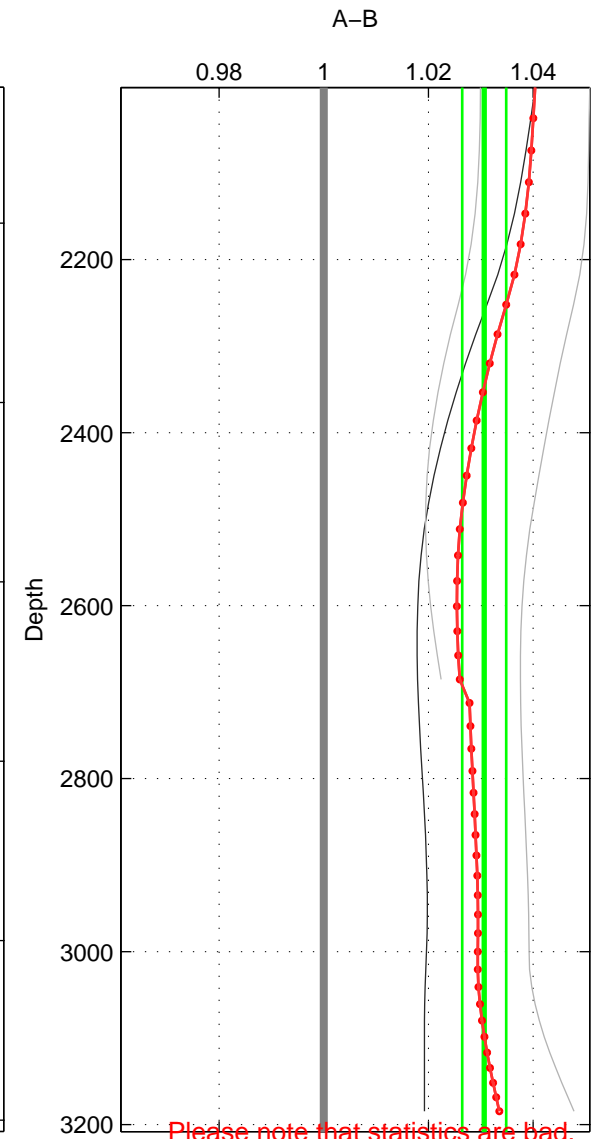

Cruise A (red). Date: Sep 1992 Cruisename: 21-18HS19920920

Cruise B (blue). Date: Oct 2009 Cruisename: 47-18SN20090917

\*\*\* "Favourite" values are means of spaces 1 2 3.

	Offset	O.StDev	Ratio	R.Stdev	Rating
SIGMA:	0.028	0.004	1.028	0.004	1
THETA:	-0.000	0.017	1.000	0.017	1
DEPTH:	0.031	0.004	1.031	0.004	1
FAV.:	0.020	0.008	1.020	0.008	1

Please note that statistics are bad.

Profiles of A: 1  
 Profiles of B: 3  
 Diff profs : 3  
 WMoffset (A-B): 0.028467  
 WMoffset stdev: 0.0040562  
 WMratio (A/B): 1.0282  
 WMratio stdev: 0.0040922

Quality (1-5): 1

Please note that statistics are bad.

Profiles of A: 1  
 Profiles of B: 3  
 Diff profs : 3  
 WMoffset (A-B): -5.7801e-05  
 WMoffset stdev: 0.017267  
 WMratio (A/B): 1.0002  
 WMratio stdev: 0.016914