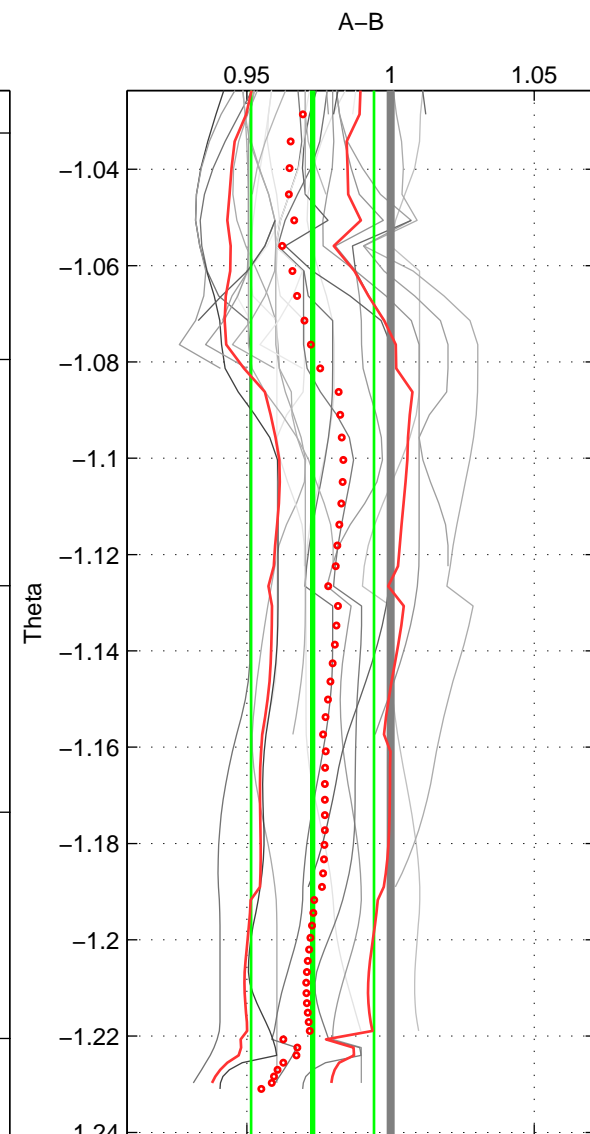

Cruise A (red). Date: Jul 1984 Cruisename: 1-06AQ19840719

Cruise B (blue). Date: Jul 1981 Cruisename: 220-316N19810401

*** "Favourite" values are means of spaces 1 2 3.

	Offset	O.StDev	Ratio	R.Stdev	Rating
SIGMA:	-0.026	0.021	0.974	0.021	4
THETA:	-0.027	0.022	0.973	0.021	4
DEPTH:	-0.039	0.001	0.960	0.001	4
FAV. :	-0.031	0.015	0.969	0.015	4

Profiles of A: 7
 Profiles of B: 5
 Diff profs : 28
 WMoffset (A-B): -0.026477
 WMoffset stdev: 0.021261
 WMratio (A/B): 0.97354
 WMratio stdev: 0.021014

Quality (1-5): 4

Profiles of A: 7
 Profiles of B: 5
 Diff profs : 27
 WMoffset (A-B): -0.027324
 WMoffset stdev: 0.021699
 WMratio (A/B): 0.97285
 WMratio stdev: 0.021403

Quality (1-5): 4

Profiles of A: 7
 Profiles of B: 5
 Diff profs : 28
 WMoffset (A-B): -0.039429
 WMoffset stdev: 0.0012287
 WMratio (A/B): 0.95982
 WMratio stdev: 0.0012168

Quality (1-5): 4