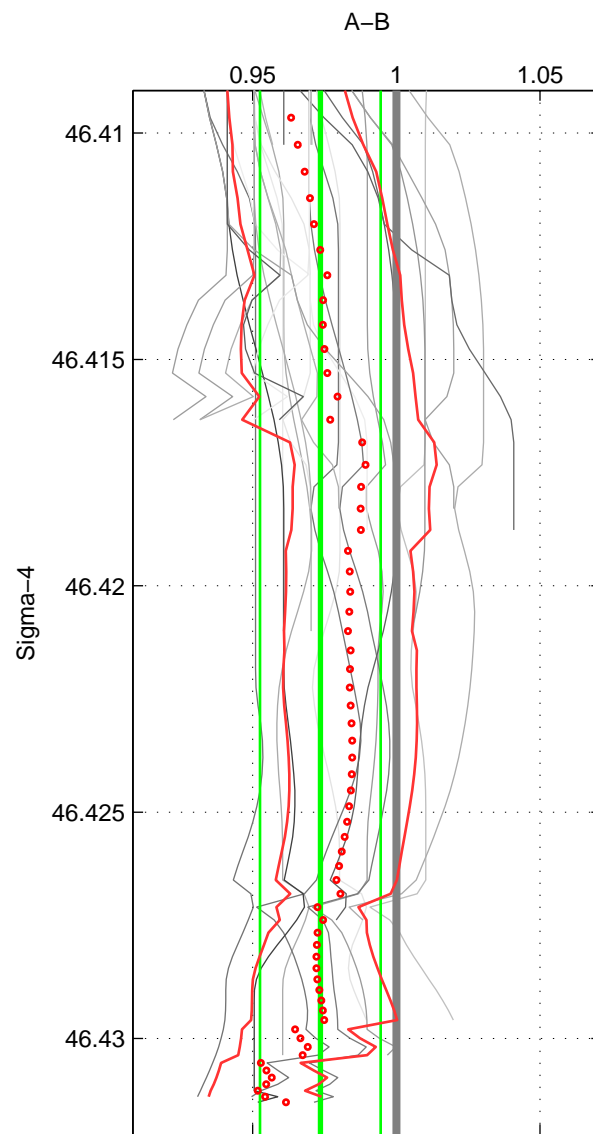

Cruise A (red). Date: Jul 1984 Cruisename: 1-06AQ19840719

Cruise B (blue). Date: Jul 1981 Cruisename: 220-316N19810401

*** "Favourite" values are means of spaces 1 2 3.

	Offset	O.StDev	Ratio	R.Stdev	Rating
SIGMA:	-0.026	0.021	0.974	0.021	4
THETA:	-0.027	0.022	0.973	0.021	4
DEPTH:	-0.039	0.001	0.960	0.001	4
FAV. :	-0.031	0.015	0.969	0.015	4

Profiles of A: 7
 Profiles of B: 5
 Diff profs : 28
 WMoffset (A-B): -0.026477
 WMoffset stdev: 0.021261
 WMratio (A/B): 0.97354
 WMratio stdev: 0.021014

Quality (1-5): 4

Profiles of A: 7
 Profiles of B: 5
 Diff profs : 27
 WMoffset (A-B): -0.027324
 WMoffset stdev: 0.021699
 WMratio (A/B): 0.97285
 WMratio stdev: 0.021403

Quality (1-5): 4

Profiles of A: 7
 Profiles of B: 5
 Diff profs : 28
 WMoffset (A-B): -0.039429
 WMoffset stdev: 0.0012287
 WMratio (A/B): 0.95982
 WMratio stdev: 0.0012168

Quality (1-5): 4