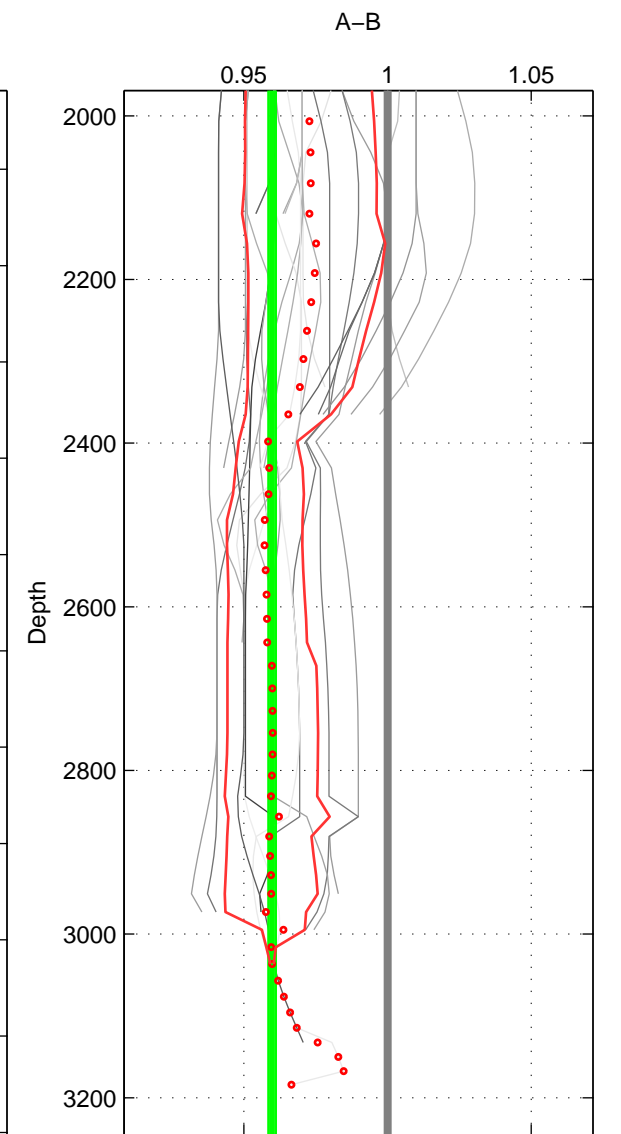

Cruise A (red). Date: Jul 1984 Cruisename: 1-06AQ19840719

Cruise B (blue). Date: Jul 1981 Cruisename: 220-316N19810401

*** "Favourite" values are means of spaces 1 2 3.

	Offset	O.StDev	Ratio	R.Stdev	Rating
SIGMA:	-0.026	0.021	0.974	0.021	4
THETA:	-0.027	0.022	0.973	0.021	4
DEPTH:	-0.039	0.001	0.960	0.001	4
FAV. :	-0.031	0.015	0.969	0.015	4

Profiles of A: 7
 Profiles of B: 5
 Diff profs : 28
 WMoffset (A-B): -0.026477
 WMoffset stdev: 0.021261
 WMratio (A/B): 0.97354
 WMratio stdev: 0.021014

Quality (1-5): 4

Profiles of A: 7
 Profiles of B: 5
 Diff profs : 27
 WMoffset (A-B): -0.027324
 WMoffset stdev: 0.021699
 WMratio (A/B): 0.97285
 WMratio stdev: 0.021403

Quality (1-5): 4

Profiles of A: 7
 Profiles of B: 5
 Diff profs : 28
 WMoffset (A-B): -0.039429
 WMoffset stdev: 0.0012287
 WMratio (A/B): 0.95982
 WMratio stdev: 0.0012168

Quality (1-5): 4