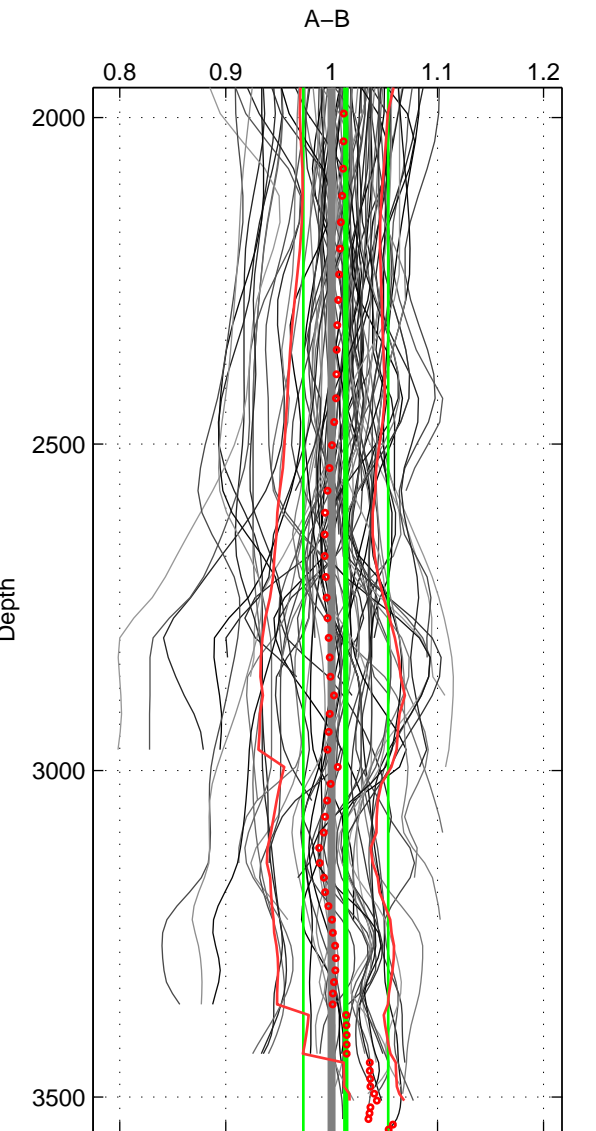

Cruise A (red). Date: May 2000 Cruisename: 191-18HU20000520
 Cruise B (blue). Date: May 2008 Cruisename: 199-18HU20080520

*** "Favourite" values are means of spaces 1 2 3.

	Offset	O.StDev	Ratio	R.Stdev	Rating
SIGMA:	0.010	0.047	1.009	0.046	5
THETA:	0.016	0.047	1.015	0.045	5
DEPTH:	0.014	0.040	1.013	0.040	5
FAV.:	0.013	0.045	1.013	0.044	5

Profiles of A: 17
 Profiles of B: 17
 Diff profs : 95
 WMoffset (A-B): 0.0095587
 WMoffset stdev: 0.047046
 WMratio (A/B): 1.0094
 WMratio stdev: 0.045566

Quality (1-5): 5

Profiles of A: 17
 Profiles of B: 17
 Diff profs : 95
 WMoffset (A-B): 0.015921
 WMoffset stdev: 0.046561
 WMratio (A/B): 1.0154
 WMratio stdev: 0.045153

Quality (1-5): 5

Profiles of A: 17
 Profiles of B: 17
 Diff profs : 95
 WMoffset (A-B): 0.013977
 WMoffset stdev: 0.040164
 WMratio (A/B): 1.0133
 WMratio stdev: 0.039983

Quality (1-5): 5