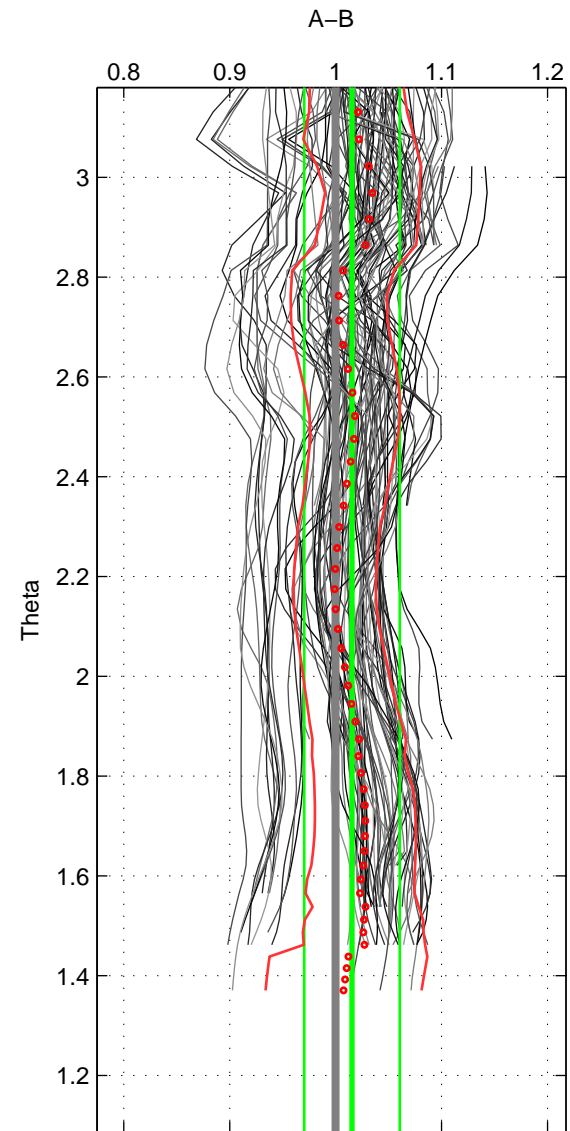

Cruise A (red). Date: May 2000 Cruisename: 191-18HU20000520
 Cruise B (blue). Date: May 2008 Cruisename: 199-18HU20080520

*** "Favourite" values are means of spaces 1 2 3.

	Offset	O.StDev	Ratio	R.Stdev	Rating
SIGMA:	0.010	0.047	1.009	0.046	5
THETA:	0.016	0.047	1.015	0.045	5
DEPTH:	0.014	0.040	1.013	0.040	5
FAV.:	0.013	0.045	1.013	0.044	5

Profiles of A: 17
 Profiles of B: 17
 Diff profs : 95
 WMoffset (A-B): 0.0095587
 WMoffset stdev: 0.047046
 WMratio (A/B): 1.0094
 WMratio stdev: 0.045566

Quality (1-5): 5

Profiles of A: 17
 Profiles of B: 17
 Diff profs : 95
 WMoffset (A-B): 0.015921
 WMoffset stdev: 0.046561
 WMratio (A/B): 1.0154
 WMratio stdev: 0.045153

Quality (1-5): 5

Profiles of A: 17
 Profiles of B: 17
 Diff profs : 95
 WMoffset (A-B): 0.013977
 WMoffset stdev: 0.040164
 WMratio (A/B): 1.0133
 WMratio stdev: 0.039983

Quality (1-5): 5