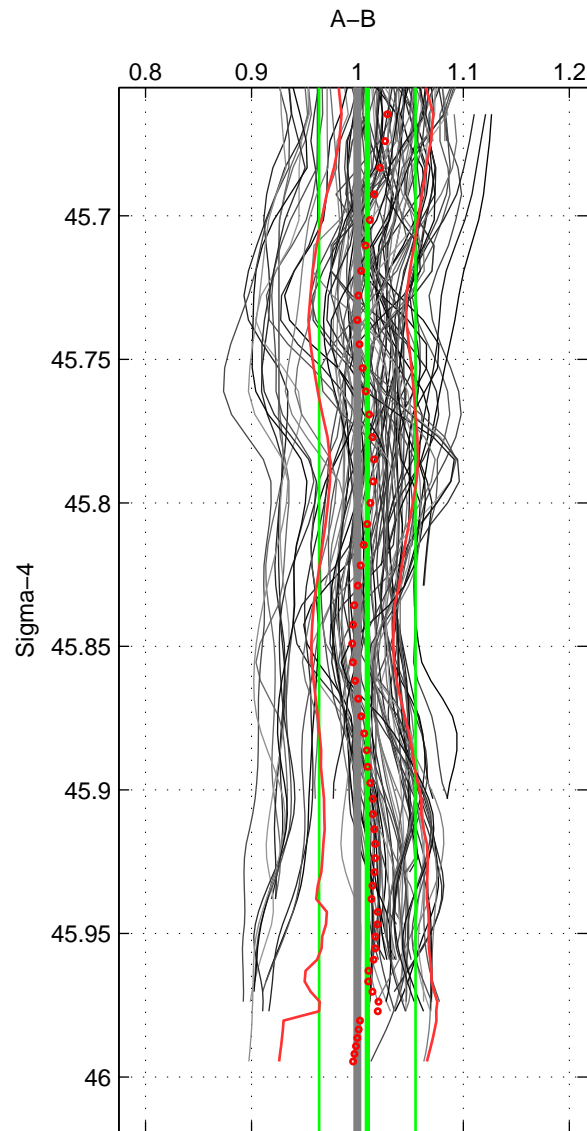

Cruise A (red). Date: May 2000 Cruisename: 191-18HU20000520
 Cruise B (blue). Date: May 2008 Cruisename: 199-18HU20080520

*** "Favourite" values are means of spaces 1 2 3.

	Offset	O.StDev	Ratio	R.Stdev	Rating
SIGMA:	0.010	0.047	1.009	0.046	5
THETA:	0.016	0.047	1.015	0.045	5
DEPTH:	0.014	0.040	1.013	0.040	5
FAV.:	0.013	0.045	1.013	0.044	5

Profiles of A: 17
 Profiles of B: 17
 Diff profs : 95
 WMoffset (A-B): 0.0095587
 WMoffset stdev: 0.047046
 WMratio (A/B): 1.0094
 WMratio stdev: 0.045566

Quality (1-5): 5

Profiles of A: 17
 Profiles of B: 17
 Diff profs : 95
 WMoffset (A-B): 0.015921
 WMoffset stdev: 0.046561
 WMratio (A/B): 1.0154
 WMratio stdev: 0.045153

Quality (1-5): 5

Profiles of A: 17
 Profiles of B: 17
 Diff profs : 95
 WMoffset (A-B): 0.013977
 WMoffset stdev: 0.040164
 WMratio (A/B): 1.0133
 WMratio stdev: 0.039983

Quality (1-5): 5