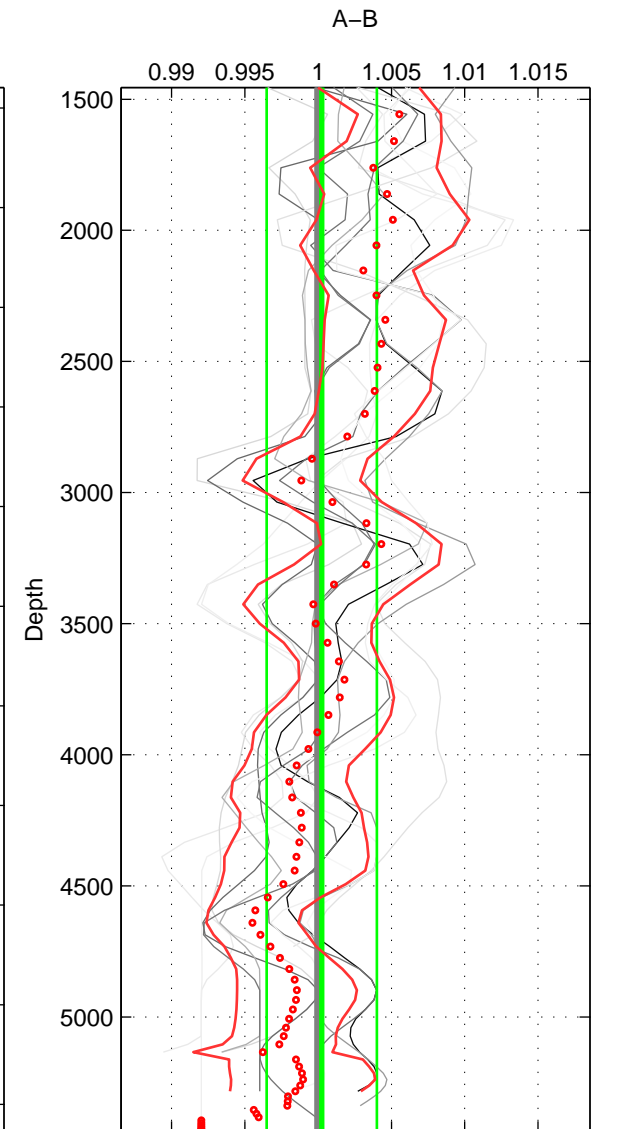

Cruise A (red). Date: Mar 2007 Cruisename: 610-49NZ20070216

Cruise B (blue). Date: Oct 2007 Cruisename: 613-49NZ20071008

\*\*\* "Favourite" values are means of spaces 1 2 3.

	Offset	O.StDev	Ratio	R.Stdev	Rating
SIGMA:	0.003	0.007	1.001	0.002	5
THETA:	-0.002	0.008	0.999	0.003	5
DEPTH:	0.000	0.010	1.000	0.004	5
FAV.:	0.000	0.008	1.000	0.003	5

Profiles of A: 3  
 Profiles of B: 6  
 Diff profs : 12  
 WMoffset (A-B): 0.0025388  
 WMoffset stdev: 0.0067242  
 WMratio (A/B): 1.001  
 WMratio stdev: 0.0023761

Quality (1-5): 5

Profiles of A: 3  
 Profiles of B: 6  
 Diff profs : 12  
 WMoffset (A-B): -0.0019652  
 WMoffset stdev: 0.0080216  
 WMratio (A/B): 0.99933  
 WMratio stdev: 0.0029616

Quality (1-5): 5

Profiles of A: 3  
 Profiles of B: 6  
 Diff profs : 12  
 WMoffset (A-B): 0.00027695  
 WMoffset stdev: 0.0098056  
 WMratio (A/B): 1.0002  
 WMratio stdev: 0.0037566

Quality (1-5): 5