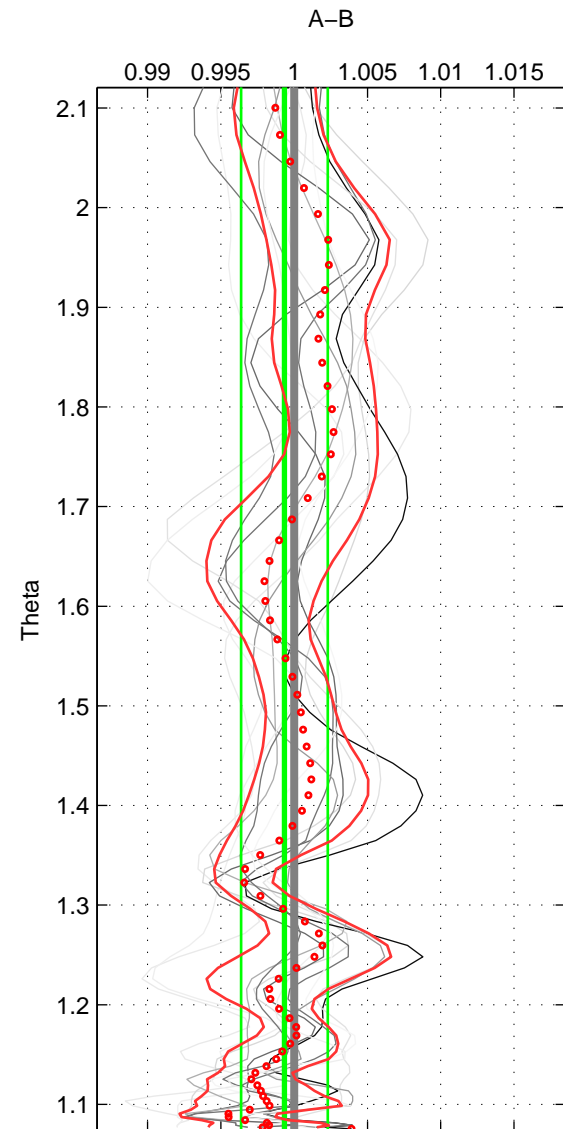

Cruise A (red). Date: Mar 2007 Cruisename: 610-49NZ20070216

Cruise B (blue). Date: Oct 2007 Cruisename: 613-49NZ20071008

\*\*\* "Favourite" values are means of spaces 1 2 3.

	Offset	O.StDev	Ratio	R.Stdev	Rating
SIGMA:	0.003	0.007	1.001	0.002	5
THETA:	-0.002	0.008	0.999	0.003	5
DEPTH:	0.000	0.010	1.000	0.004	5
FAV.:	0.000	0.008	1.000	0.003	5

Profiles of A: 3  
 Profiles of B: 6  
 Diff profs : 12  
 WMoffset (A-B): 0.0025388  
 WMoffset stdev: 0.0067242  
 WMratio (A/B): 1.001  
 WMratio stdev: 0.0023761

Quality (1-5): 5

Profiles of A: 3  
 Profiles of B: 6  
 Diff profs : 12  
 WMoffset (A-B): -0.0019652  
 WMoffset stdev: 0.0080216  
 WMratio (A/B): 0.99933  
 WMratio stdev: 0.0029616

Quality (1-5): 5

Profiles of A: 3  
 Profiles of B: 6  
 Diff profs : 12  
 WMoffset (A-B): 0.00027695  
 WMoffset stdev: 0.0098056  
 WMratio (A/B): 1.0002  
 WMratio stdev: 0.0037566

Quality (1-5): 5