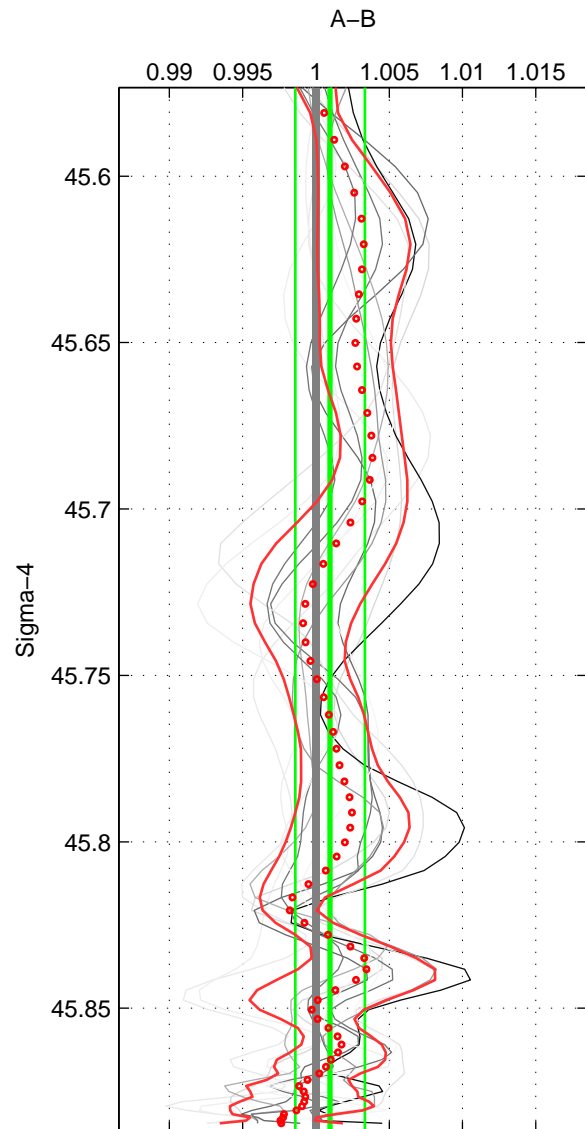

Cruise A (red). Date: Mar 2007 Cruisename: 610-49NZ20070216

Cruise B (blue). Date: Oct 2007 Cruisename: 613-49NZ20071008

\*\*\* "Favourite" values are means of spaces 1 2 3.

	Offset	O.StDev	Ratio	R.Stdev	Rating
SIGMA:	0.003	0.007	1.001	0.002	5
THETA:	-0.002	0.008	0.999	0.003	5
DEPTH:	0.000	0.010	1.000	0.004	5
FAV.:	0.000	0.008	1.000	0.003	5

Profiles of A: 3  
 Profiles of B: 6  
 Diff profs : 12  
 WMoffset (A-B): 0.0025388  
 WMoffset stdev: 0.0067242  
 WMratio (A/B): 1.001  
 WMratio stdev: 0.0023761

Quality (1-5): 5

Profiles of A: 3  
 Profiles of B: 6  
 Diff profs : 12  
 WMoffset (A-B): -0.0019652  
 WMoffset stdev: 0.0080216  
 WMratio (A/B): 0.99933  
 WMratio stdev: 0.0029616

Quality (1-5): 5

Profiles of A: 3  
 Profiles of B: 6  
 Diff profs : 12  
 WMoffset (A-B): 0.00027695  
 WMoffset stdev: 0.0098056  
 WMratio (A/B): 1.0002  
 WMratio stdev: 0.0037566

Quality (1-5): 5