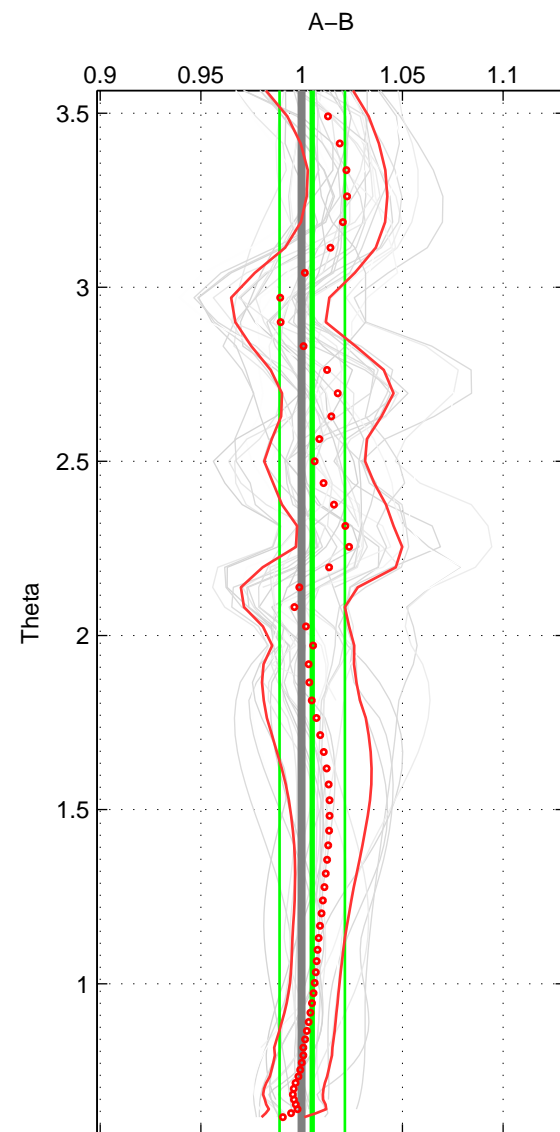

Cruise A (red). Date: Aug 1988 Cruisename: 225-316N19871123.1  
 Cruise B (blue). Date: Sep 1995 Cruisename: 269-35LU19950909

\*\*\* "Favourite" values are means of spaces 1 2 3.

	Offset	O.StDev	Ratio	R.Stdev	Rating
SIGMA:	0.010	0.030	1.005	0.018	5
THETA:	0.010	0.027	1.005	0.016	5
DEPTH:	-0.013	0.028	0.990	0.016	5
FAV.:	0.002	0.028	1.000	0.017	5

Profiles of A: 6  
 Profiles of B: 10  
 Diff profs : 34  
 WMoffset (A-B): 0.0095584  
 WMoffset stdev: 0.029523  
 WMratio (A/B): 1.0053  
 WMratio stdev: 0.018261

Quality (1-5): 5

Profiles of A: 6  
 Profiles of B: 10  
 Diff profs : 34  
 WMoffset (A-B): 0.009568  
 WMoffset stdev: 0.027348  
 WMratio (A/B): 1.0052  
 WMratio stdev: 0.016234

Quality (1-5): 5

Profiles of A: 6  
 Profiles of B: 10  
 Diff profs : 34  
 WMoffset (A-B): -0.012767  
 WMoffset stdev: 0.028307  
 WMratio (A/B): 0.99006  
 WMratio stdev: 0.015717

Quality (1-5): 5