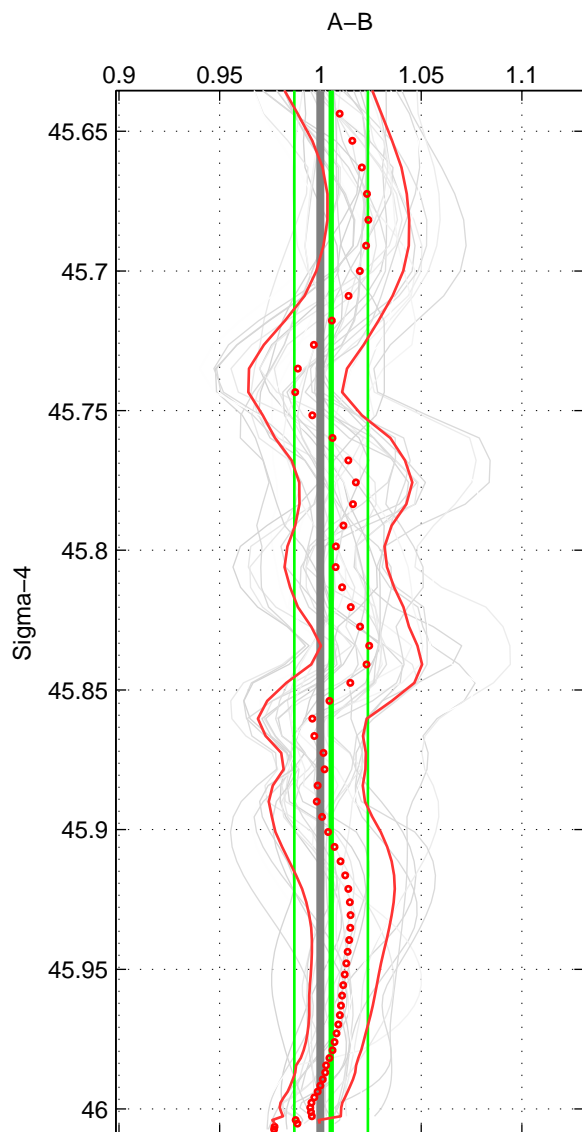

Cruise A (red). Date: Aug 1988 Cruisename: 225-316N19871123.1  
 Cruise B (blue). Date: Sep 1995 Cruisename: 269-35LU19950909

\*\*\* "Favourite" values are means of spaces 1 2 3.

	Offset	O.StDev	Ratio	R.Stdev	Rating
SIGMA:	0.010	0.030	1.005	0.018	5
THETA:	0.010	0.027	1.005	0.016	5
DEPTH:	-0.013	0.028	0.990	0.016	5
FAV.:	0.002	0.028	1.000	0.017	5

Profiles of A: 6  
 Profiles of B: 10  
 Diff profs : 34  
 WMoffset (A-B): 0.0095584  
 WMoffset stdev: 0.029523  
 WMratio (A/B): 1.0053  
 WMratio stdev: 0.018261

Quality (1-5): 5

Profiles of A: 6  
 Profiles of B: 10  
 Diff profs : 34  
 WMoffset (A-B): 0.009568  
 WMoffset stdev: 0.027348  
 WMratio (A/B): 1.0052  
 WMratio stdev: 0.016234

Quality (1-5): 5

Profiles of A: 6  
 Profiles of B: 10  
 Diff profs : 34  
 WMoffset (A-B): -0.012767  
 WMoffset stdev: 0.028307  
 WMratio (A/B): 0.99006  
 WMratio stdev: 0.015717

Quality (1-5): 5