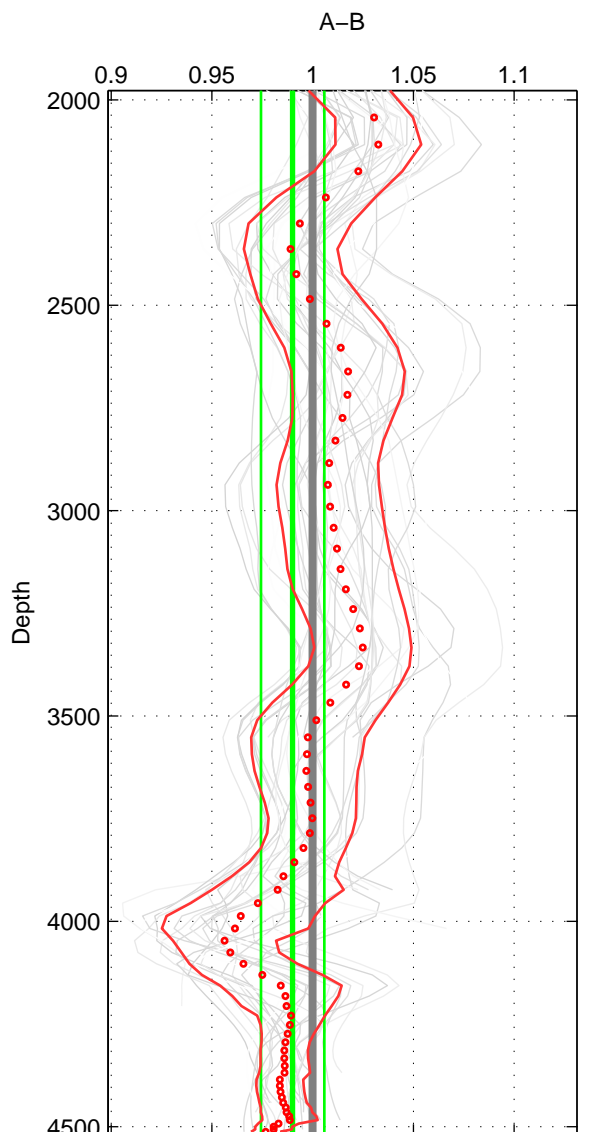

Cruise A (red). Date: Aug 1988 Cruisename: 225-316N19871123.1  
 Cruise B (blue). Date: Sep 1995 Cruisename: 269-35LU19950909

\*\*\* "Favourite" values are means of spaces 1 2 3.

	Offset	O.StDev	Ratio	R.Stdev	Rating
SIGMA:	0.010	0.030	1.005	0.018	5
THETA:	0.010	0.027	1.005	0.016	5
DEPTH:	-0.013	0.028	0.990	0.016	5
FAV.:	0.002	0.028	1.000	0.017	5

Profiles of A: 6  
 Profiles of B: 10  
 Diff profs : 34  
 WMoffset (A-B): 0.0095584  
 WMoffset stdev: 0.029523  
 WMratio (A/B): 1.0053  
 WMratio stdev: 0.018261

Quality (1-5): 5

Profiles of A: 6  
 Profiles of B: 10  
 Diff profs : 34  
 WMoffset (A-B): 0.009568  
 WMoffset stdev: 0.027348  
 WMratio (A/B): 1.0052  
 WMratio stdev: 0.016234

Quality (1-5): 5

Profiles of A: 6  
 Profiles of B: 10  
 Diff profs : 34  
 WMoffset (A-B): -0.012767  
 WMoffset stdev: 0.028307  
 WMratio (A/B): 0.99006  
 WMratio stdev: 0.015717

Quality (1-5): 5