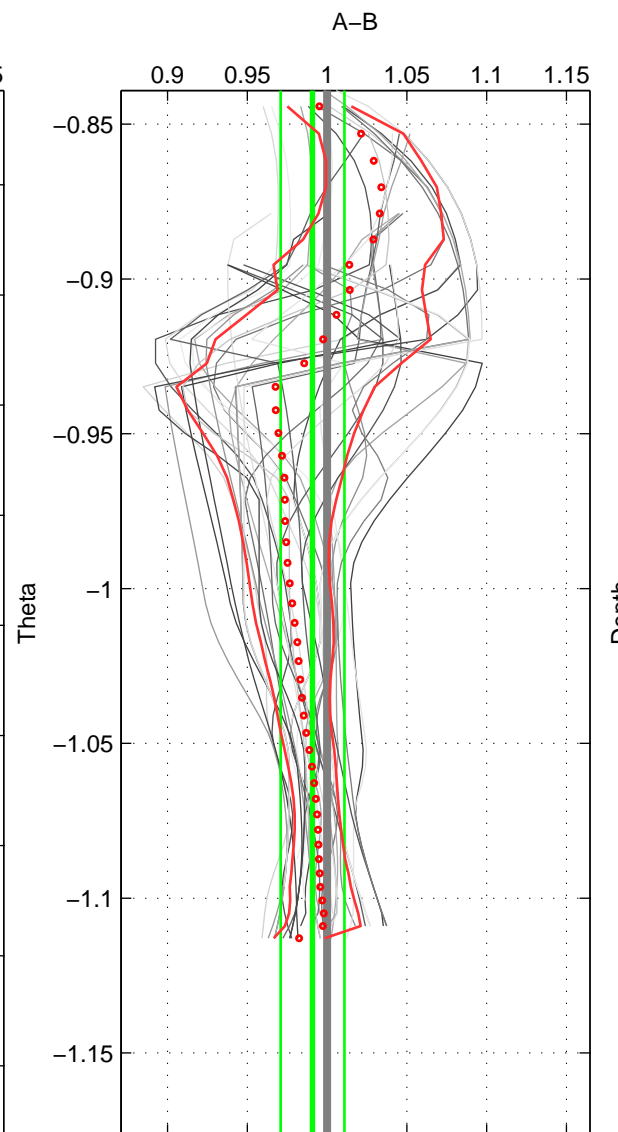

Cruise A (red). Date: Nov 1996 Cruisename: 95-58JH19961030

Cruise B (blue). Date: May 2002 Cruisename: 108-77DN20020420

*** "Favourite" values are means of spaces 1 2 3.

	Offset	O.StDev	Ratio	R.Stdev	Rating
SIGMA:	-0.019	0.016	0.981	0.016	4
THETA:	-0.009	0.020	0.991	0.020	4
DEPTH:	-0.012	0.018	0.988	0.018	4
FAV. :	-0.013	0.018	0.987	0.018	4

Profiles of A: 8
 Profiles of B: 9
 Diff profs : 32
 WMoffset (A-B): -0.018649
 WMoffset stdev: 0.015668
 WMratio (A/B): 0.98128
 WMratio stdev: 0.015558

Quality (1-5): 4

Profiles of A: 8
 Profiles of B: 9
 Diff profs : 32
 WMoffset (A-B): -0.00901
 WMoffset stdev: 0.019863
 WMratio (A/B): 0.99092
 WMratio stdev: 0.020016

Quality (1-5): 4

Profiles of A: 8
 Profiles of B: 9
 Diff profs : 32
 WMoffset (A-B): -0.012439
 WMoffset stdev: 0.01799
 WMratio (A/B): 0.98758
 WMratio stdev: 0.018023

Quality (1-5): 4