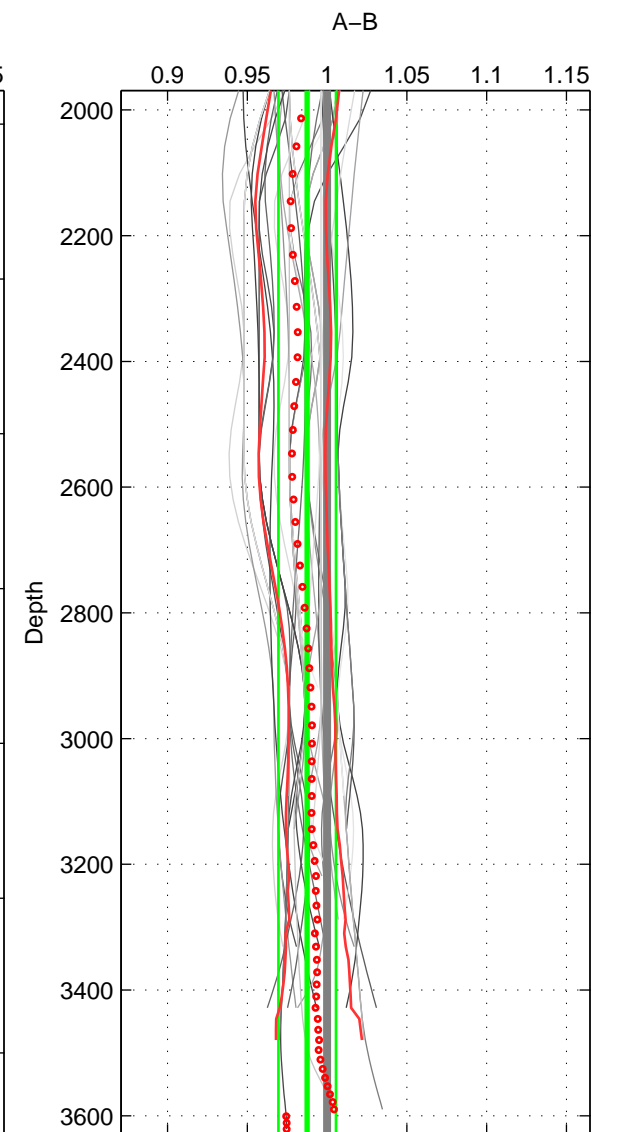

Cruise A (red). Date: Nov 1996 Cruisename: 95-58JH19961030

Cruise B (blue). Date: May 2002 Cruisename: 108-77DN20020420

*** "Favourite" values are means of spaces 1 2 3.

	Offset	O.StDev	Ratio	R.Stdev	Rating
SIGMA:	-0.019	0.016	0.981	0.016	4
THETA:	-0.009	0.020	0.991	0.020	4
DEPTH:	-0.012	0.018	0.988	0.018	4
FAV. :	-0.013	0.018	0.987	0.018	4

Profiles of A: 8
 Profiles of B: 9
 Diff profs : 32
 WMoffset (A-B): -0.018649
 WMoffset stdev: 0.015668
 WMratio (A/B): 0.98128
 WMratio stdev: 0.015558

Quality (1-5): 4

Profiles of A: 8
 Profiles of B: 9
 Diff profs : 32
 WMoffset (A-B): -0.00901
 WMoffset stdev: 0.019863
 WMratio (A/B): 0.99092
 WMratio stdev: 0.020016

Quality (1-5): 4

Profiles of A: 8
 Profiles of B: 9
 Diff profs : 32
 WMoffset (A-B): -0.012439
 WMoffset stdev: 0.01799
 WMratio (A/B): 0.98758
 WMratio stdev: 0.018023

Quality (1-5): 4