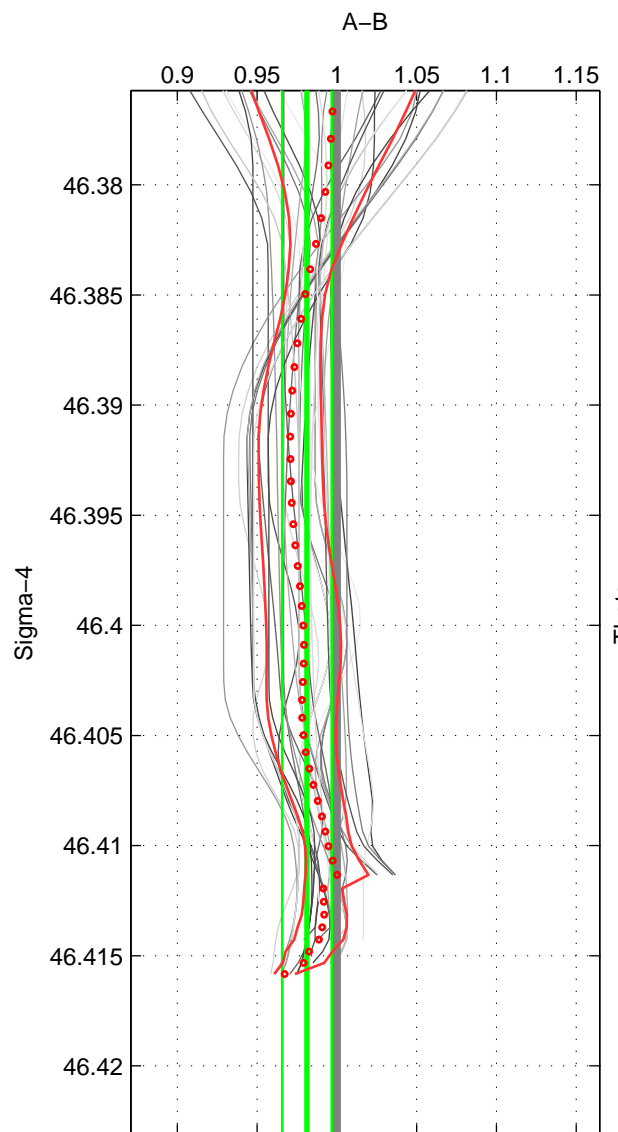

Cruise A (red). Date: Nov 1996 Cruisename: 95-58JH19961030

Cruise B (blue). Date: May 2002 Cruisename: 108-77DN20020420

*** "Favourite" values are means of spaces 1 2 3.

	Offset	O.StDev	Ratio	R.Stdev	Rating
SIGMA:	-0.019	0.016	0.981	0.016	4
THETA:	-0.009	0.020	0.991	0.020	4
DEPTH:	-0.012	0.018	0.988	0.018	4
FAV. :	-0.013	0.018	0.987	0.018	4

Profiles of A: 8
 Profiles of B: 9
 Diff profs : 32
 WMoffset (A-B): -0.018649
 WMoffset stdev: 0.015668
 WMratio (A/B): 0.98128
 WMratio stdev: 0.015558

Quality (1-5): 4

Profiles of A: 8
 Profiles of B: 9
 Diff profs : 32
 WMoffset (A-B): -0.00901
 WMoffset stdev: 0.019863
 WMratio (A/B): 0.99092
 WMratio stdev: 0.020016

Quality (1-5): 4

Profiles of A: 8
 Profiles of B: 9
 Diff profs : 32
 WMoffset (A-B): -0.012439
 WMoffset stdev: 0.01799
 WMratio (A/B): 0.98758
 WMratio stdev: 0.018023

Quality (1-5): 4