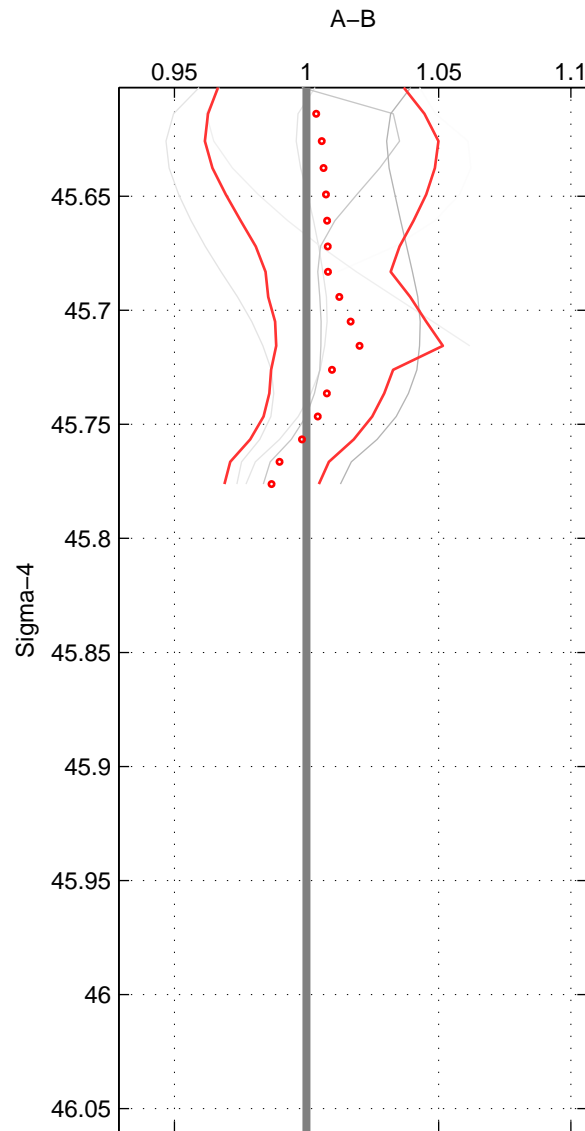

Cruise A (red). Date: Feb 1990 Cruisename: 138-06MT19900123
 Cruise B (blue). Date: Sep 2009 Cruisename: 248-33LG20090916

*** "Favourite" values are means of spaces 1 2.

	Offset	O.StDev	Ratio	R.Stdev	Rating
SIGMA:	NaN	NaN	NaN	NaN	4
THETA:	0.032	0.012	1.014	0.005	4
DEPTH:	0.023	0.022	1.010	0.010	3
FAV.:	0.032	0.012	1.014	0.005	4

Profiles of A: 5
 Profiles of B: 6
 Diff profs : 6
 WMoffset (A-B): NaN
 WMoffset stdev: NaN
 WMratio (A/B): NaN
 WMratio stdev: NaN

Quality (1-5): 4

Profiles of A: 5
 Profiles of B: 7
 Diff profs : 10
 WMoffset (A-B): 0.032015
 WMoffset stdev: 0.011846
 WMratio (A/B): 1.0142
 WMratio stdev: 0.005295

Quality (1-5): 4

Profiles of A: 5
 Profiles of B: 6
 Diff profs : 6
 WMoffset (A-B): 0.022633
 WMoffset stdev: 0.02197
 WMratio (A/B): 1.01
 WMratio stdev: 0.009536

Quality (1-5): 3

Please note that statistics are bad.