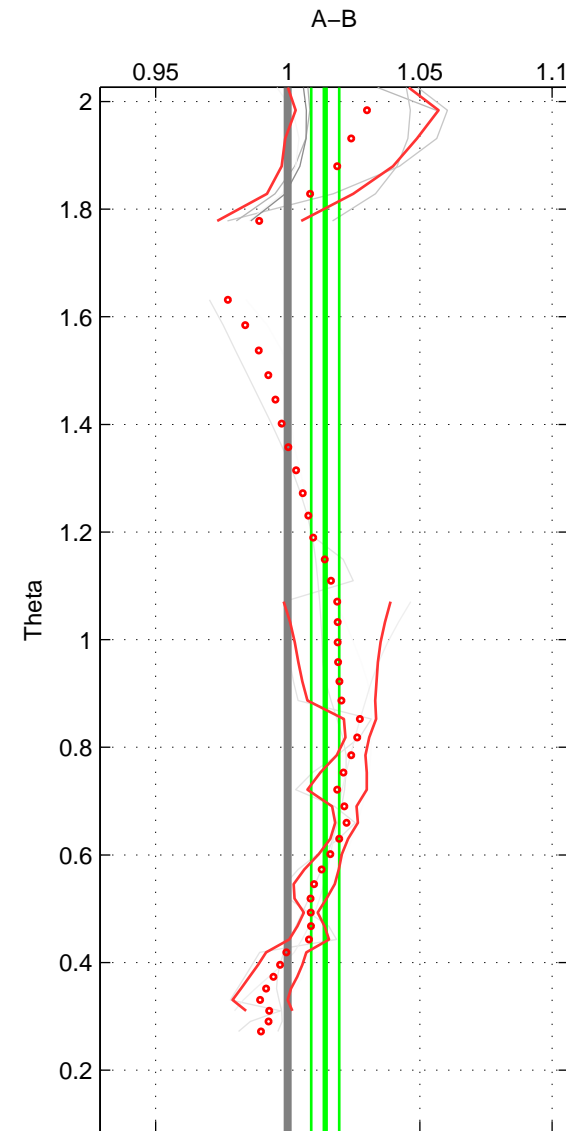

Cruise A (red). Date: Feb 1990 Cruisename: 138-06MT19900123
 Cruise B (blue). Date: Sep 2009 Cruisename: 248-33LG20090916

*** "Favourite" values are means of spaces 1 2.

	Offset	O.StDev	Ratio	R.Stdev	Rating
SIGMA:	NaN	NaN	NaN	NaN	4
THETA:	0.032	0.012	1.014	0.005	4
DEPTH:	0.023	0.022	1.010	0.010	3
FAV.:	0.032	0.012	1.014	0.005	4

Profiles of A: 5
 Profiles of B: 6
 Diff profs : 6
 WMoffset (A-B): NaN
 WMoffset stdev: NaN
 WMratio (A/B): NaN
 WMratio stdev: NaN

Quality (1-5): 4

Profiles of A: 5
 Profiles of B: 7
 Diff profs : 10
 WMoffset (A-B): 0.032015
 WMoffset stdev: 0.011846
 WMratio (A/B): 1.0142
 WMratio stdev: 0.005295

Quality (1-5): 4

Profiles of A: 5
 Profiles of B: 6
 Diff profs : 6
 WMoffset (A-B): 0.022633
 WMoffset stdev: 0.02197
 WMratio (A/B): 1.01
 WMratio stdev: 0.009536

Quality (1-5): 3

Please note that statistics are bad.