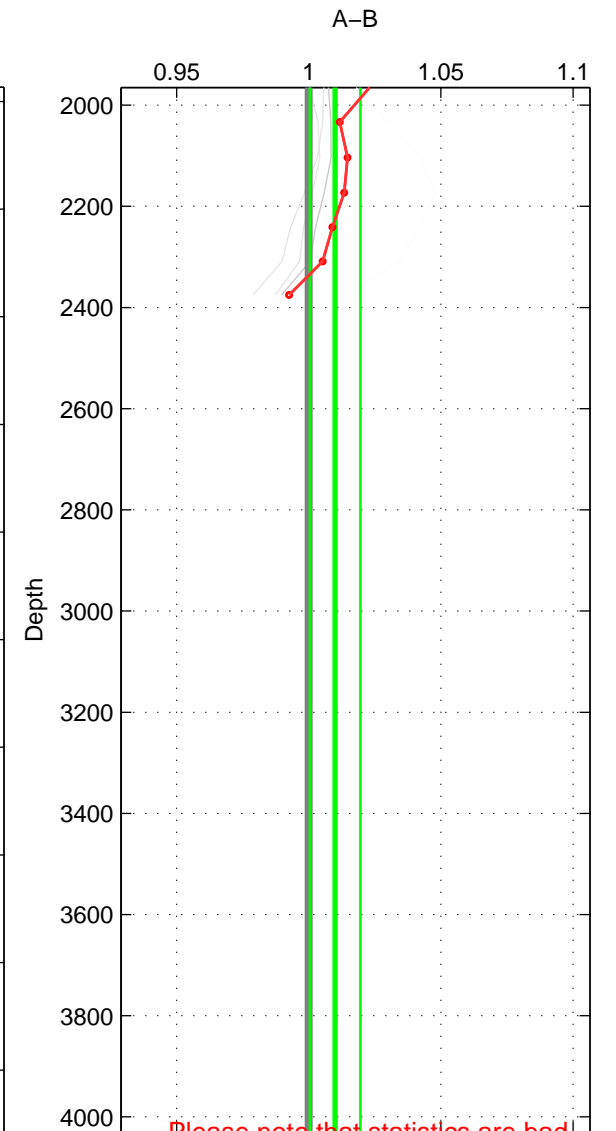

Cruise A (red). Date: Feb 1990 Cruisename: 138-06MT19900123
 Cruise B (blue). Date: Sep 2009 Cruisename: 248-33LG20090916

*** "Favourite" values are means of spaces 1 2.

	Offset	O.StDev	Ratio	R.Stdev	Rating
SIGMA:	NaN	NaN	NaN	NaN	4
THETA:	0.032	0.012	1.014	0.005	4
DEPTH:	0.023	0.022	1.010	0.010	3
FAV.:	0.032	0.012	1.014	0.005	4

Profiles of A: 5
 Profiles of B: 6
 Diff profs : 6
 WMoffset (A-B): NaN
 WMoffset stdev: NaN
 WMratio (A/B): NaN
 WMratio stdev: NaN

Quality (1-5): 4

Profiles of A: 5
 Profiles of B: 7
 Diff profs : 10
 WMoffset (A-B): 0.032015
 WMoffset stdev: 0.011846
 WMratio (A/B): 1.0142
 WMratio stdev: 0.005295

Quality (1-5): 4

Profiles of A: 5
 Profiles of B: 6
 Diff profs : 6
 WMoffset (A-B): 0.022633
 WMoffset stdev: 0.02197
 WMratio (A/B): 1.01
 WMratio stdev: 0.009536

Quality (1-5): 3

Please note that statistics are bad.