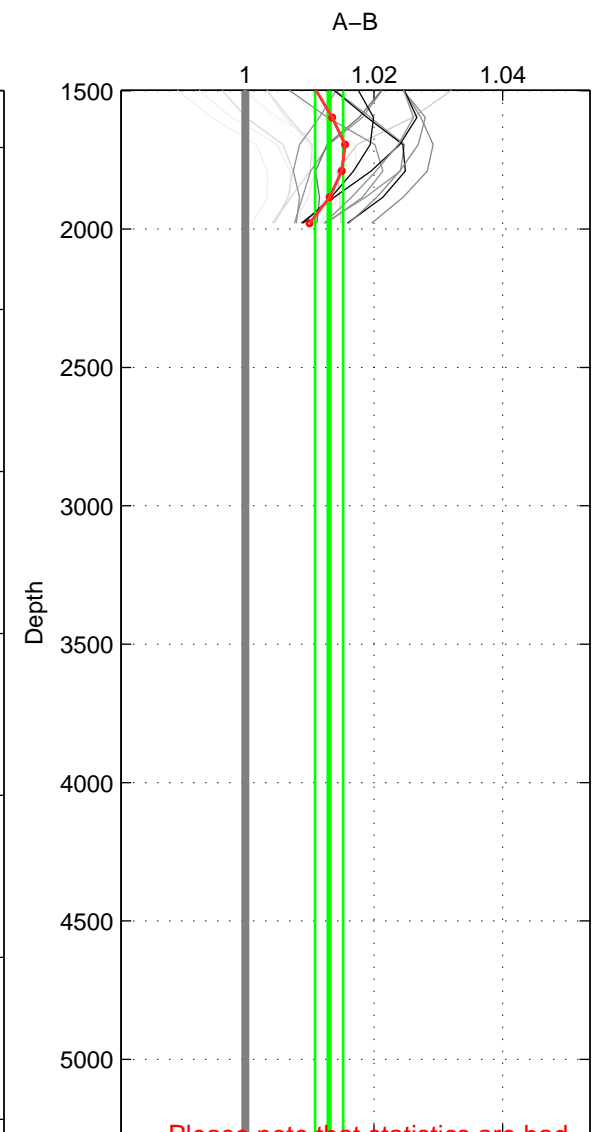

Cruise A (red). Date: Nov 1995 Cruisename: 625-49RY19951115

Cruise B (blue). Date: Feb 2007 Cruisename: 673-49UF20070117

*** "Favourite" values are means of spaces 1 2.

	Offset	O.StDev	Ratio	R.Stdev	Rating
SIGMA:	0.023	0.015	1.008	0.006	5
THETA:	0.025	0.004	1.010	0.002	5
DEPTH:	0.036	0.006	1.013	0.002	3
FAV.:	0.024	0.010	1.009	0.004	5

Profiles of A: 9
 Profiles of B: 6
 Diff profs : 21
 WMoffset (A-B): 0.022891
 WMoffset stdev: 0.015372
 WMratio (A/B): 1.0084
 WMratio stdev: 0.005687

Quality (1-5): 5

Profiles of A: 9
 Profiles of B: 6
 Diff profs : 21
 WMoffset (A-B): 0.024927
 WMoffset stdev: 0.0039884
 WMratio (A/B): 1.0097
 WMratio stdev: 0.0015779

Quality (1-5): 5

Profiles of A: 9
 Profiles of B: 6
 Diff profs : 21
 WMoffset (A-B): 0.035929
 WMoffset stdev: 0.0060145
 WMratio (A/B): 1.013
 WMratio stdev: 0.0021718

Quality (1-5): 3

Please note that statistics are bad.