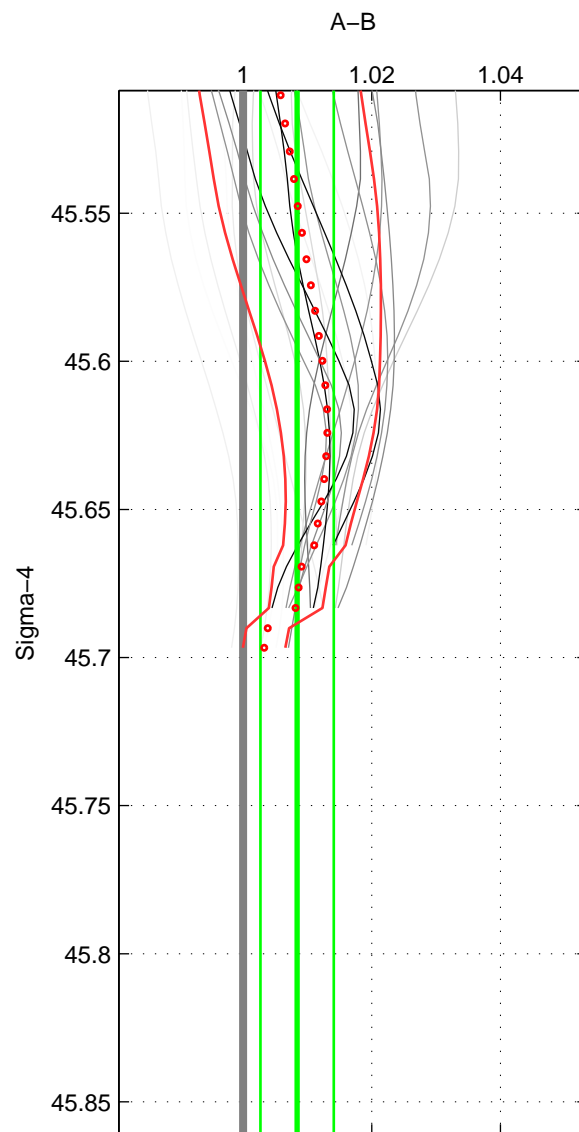

Cruise A (red). Date: Nov 1995 Cruisename: 625-49RY19951115

Cruise B (blue). Date: Feb 2007 Cruisename: 673-49UF20070117

*** "Favourite" values are means of spaces 1 2.

	Offset	O.StDev	Ratio	R.Stdev	Rating
SIGMA:	0.023	0.015	1.008	0.006	5
THETA:	0.025	0.004	1.010	0.002	5
DEPTH:	0.036	0.006	1.013	0.002	3
FAV.:	0.024	0.010	1.009	0.004	5

Profiles of A: 9
 Profiles of B: 6
 Diff profs : 21
 WMoffset (A-B): 0.022891
 WMoffset stdev: 0.015372
 WMratio (A/B): 1.0084
 WMratio stdev: 0.005687

Quality (1-5): 5

Profiles of A: 9
 Profiles of B: 6
 Diff profs : 21
 WMoffset (A-B): 0.024927
 WMoffset stdev: 0.0039884
 WMratio (A/B): 1.0097
 WMratio stdev: 0.0015779

Quality (1-5): 5

Profiles of A: 9
 Profiles of B: 6
 Diff profs : 21
 WMoffset (A-B): 0.035929
 WMoffset stdev: 0.0060145
 WMratio (A/B): 1.013
 WMratio stdev: 0.0021718

Quality (1-5): 3

Please note that statistics are bad.