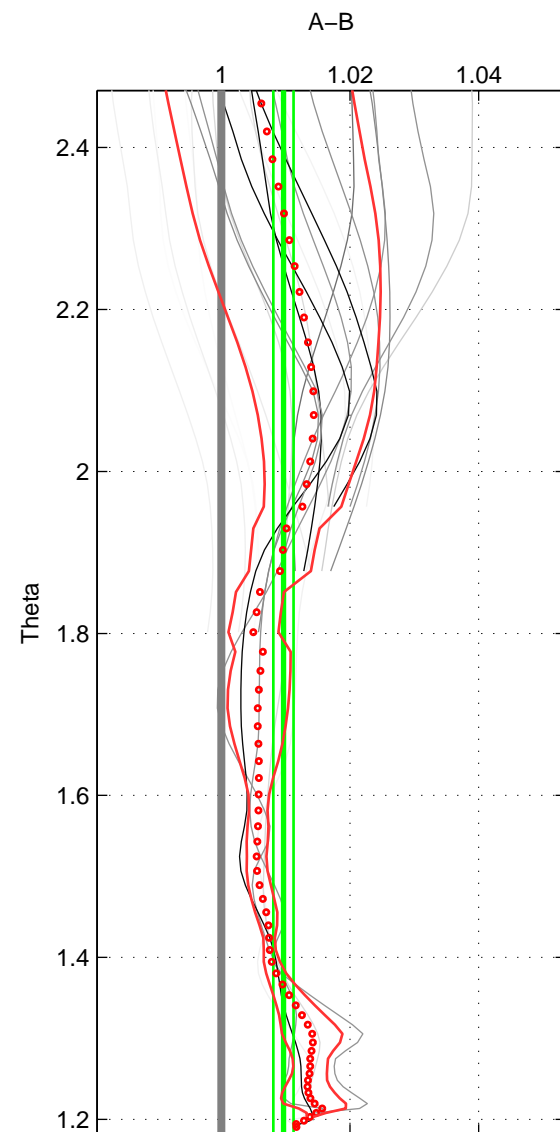

Cruise A (red). Date: Nov 1995 Cruisename: 625-49RY19951115

Cruise B (blue). Date: Feb 2007 Cruisename: 673-49UF20070117

*** "Favourite" values are means of spaces 1 2.

	Offset	O.StDev	Ratio	R.Stdev	Rating
SIGMA:	0.023	0.015	1.008	0.006	5
THETA:	0.025	0.004	1.010	0.002	5
DEPTH:	0.036	0.006	1.013	0.002	3
FAV.:	0.024	0.010	1.009	0.004	5

Profiles of A: 9
 Profiles of B: 6
 Diff profs : 21
 WMoffset (A-B): 0.022891
 WMoffset stdev: 0.015372
 WMratio (A/B): 1.0084
 WMratio stdev: 0.005687

Quality (1-5): 5

Profiles of A: 9
 Profiles of B: 6
 Diff profs : 21
 WMoffset (A-B): 0.024927
 WMoffset stdev: 0.0039884
 WMratio (A/B): 1.0097
 WMratio stdev: 0.0015779

Quality (1-5): 5

Profiles of A: 9
 Profiles of B: 6
 Diff profs : 21
 WMoffset (A-B): 0.035929
 WMoffset stdev: 0.0060145
 WMratio (A/B): 1.013
 WMratio stdev: 0.0021718

Quality (1-5): 3

Please note that statistics are bad.