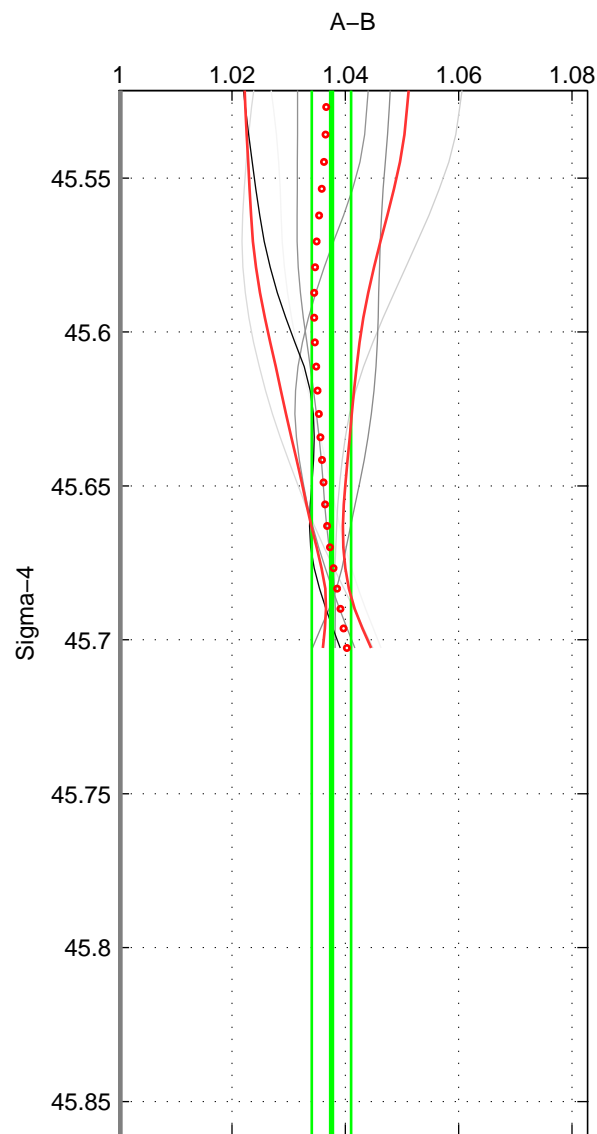

Cruise A (red). Date: Nov 1995 Cruisename: 625-49RY19951115

Cruise B (blue). Date: Nov 2002 Cruisename: 659-49UF20021031

*** "Favourite" values are means of spaces 1 2.

	Offset	O.StDev	Ratio	R.Stdev	Rating
SIGMA:	0.099	0.009	1.038	0.003	3
THETA:	0.098	0.012	1.037	0.004	3
DEPTH:	0.132	0.001	1.049	0.001	2
FAV.:	0.099	0.010	1.037	0.004	3

Profiles of A: 5
 Profiles of B: 2
 Diff profs : 7
 WMoffset (A-B): 0.099499
 WMoffset stdev: 0.0090823
 WMratio (A/B): 1.0375
 WMratio stdev: 0.0034788

Quality (1-5): 3

Profiles of A: 5
 Profiles of B: 2
 Diff profs : 7
 WMoffset (A-B): 0.097954
 WMoffset stdev: 0.011565
 WMratio (A/B): 1.037
 WMratio stdev: 0.0044405

Quality (1-5): 3

Profiles of A: 5
 Profiles of B: 2
 Diff profs : 7
 WMoffset (A-B): 0.13202
 WMoffset stdev: 0.00083261
 WMratio (A/B): 1.0494
 WMratio stdev: 0.00078848

Quality (1-5): 2

Please note that statistics are bad.