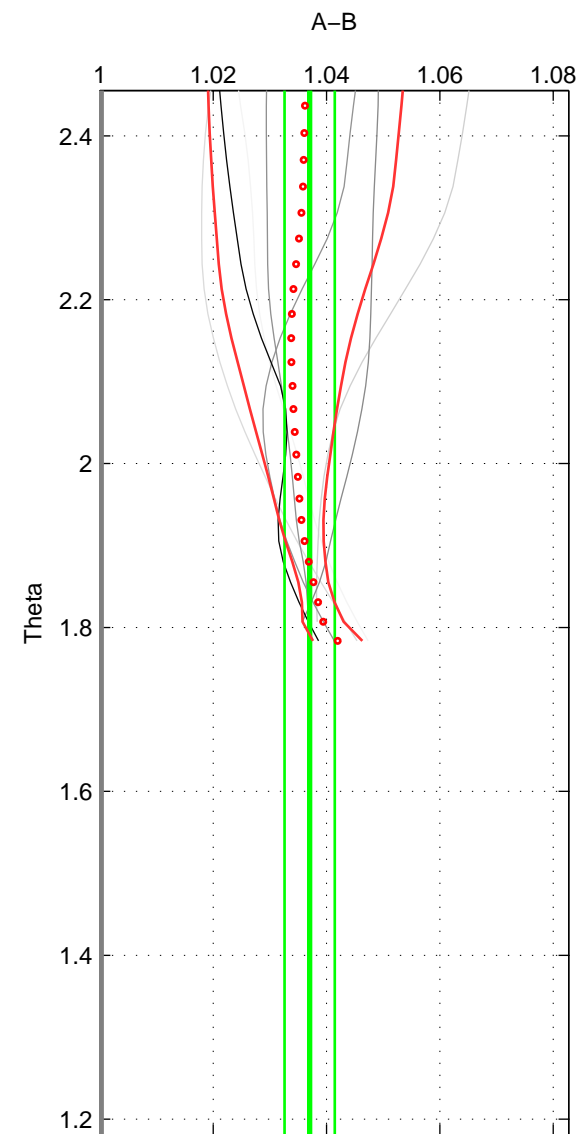

Cruise A (red). Date: Nov 1995 Cruisename: 625-49RY19951115

Cruise B (blue). Date: Nov 2002 Cruisename: 659-49UF20021031

*** "Favourite" values are means of spaces 1 2.

	Offset	O.StDev	Ratio	R.Stdev	Rating
SIGMA:	0.099	0.009	1.038	0.003	3
THETA:	0.098	0.012	1.037	0.004	3
DEPTH:	0.132	0.001	1.049	0.001	2
FAV.:	0.099	0.010	1.037	0.004	3

Profiles of A: 5
 Profiles of B: 2
 Diff profs : 7
 WMoffset (A-B): 0.099499
 WMoffset stdev: 0.0090823
 WMratio (A/B): 1.0375
 WMratio stdev: 0.0034788

Quality (1-5): 3

Profiles of A: 5
 Profiles of B: 2
 Diff profs : 7
 WMoffset (A-B): 0.097954
 WMoffset stdev: 0.011565
 WMratio (A/B): 1.037
 WMratio stdev: 0.0044405

Quality (1-5): 3

Profiles of A: 5
 Profiles of B: 2
 Diff profs : 7
 WMoffset (A-B): 0.13202
 WMoffset stdev: 0.00083261
 WMratio (A/B): 1.0494
 WMratio stdev: 0.00078848

Quality (1-5): 2

Please note that statistics are bad.